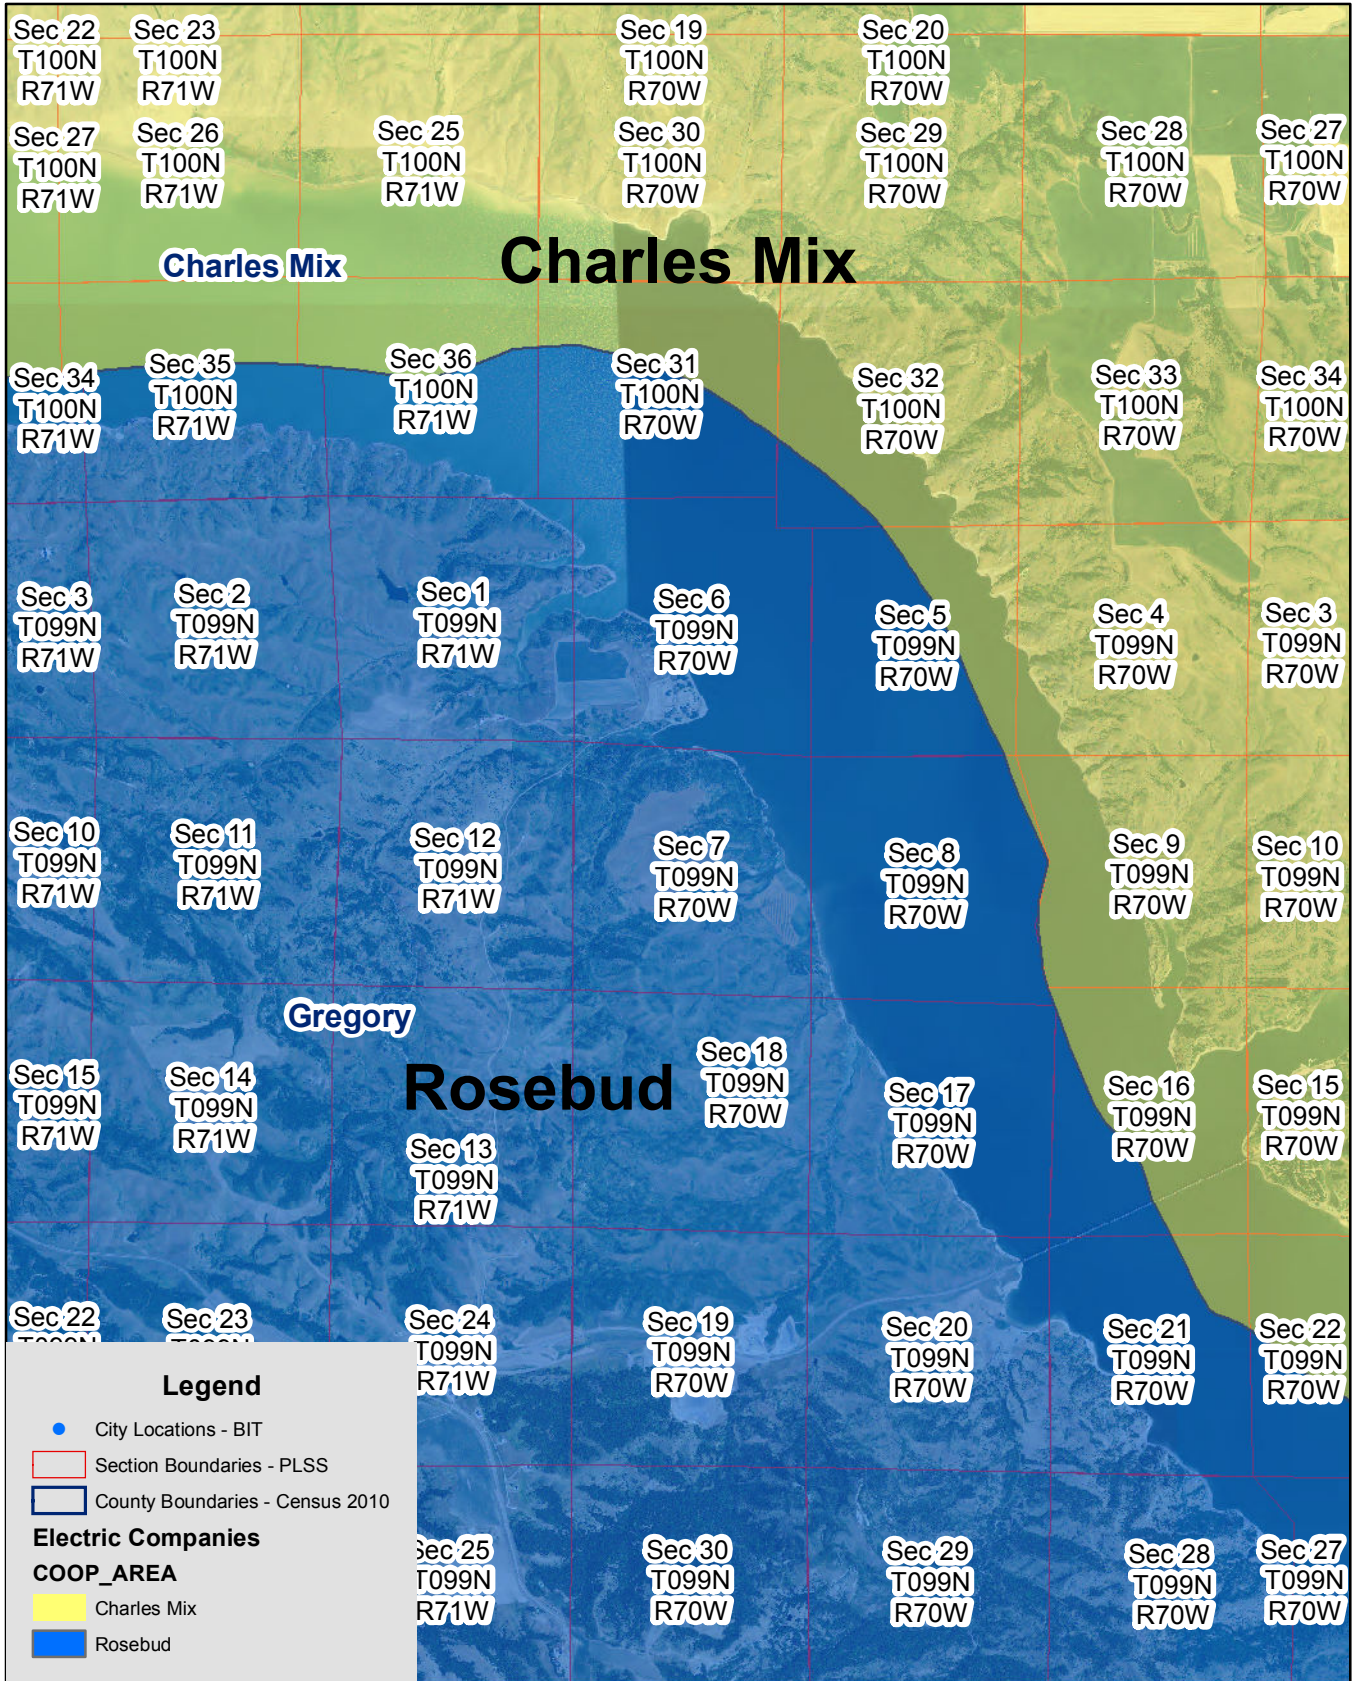

Exhibit B

Charles Mix & Rosebud Electric Service Territory Boundary

Page 1 of 10

Exhibit B

Charles Mix & Rosebud Electric Service Territory Boundary

Page 2 of 10

Exhibit B

Charles Mix & Rosebud Electric Service Territory Boundary
Page 3 of 10

Exhibit B

Charles Mix & Rosebud Electric Service Territory Boundary
Page 4 of 10

Exhibit B

Charles Mix & Rosebud Electric Service Territory Boundary

Page 5 of 10

Exhibit B

Charles Mix & Rosebud Electric Service Territory Boundary

Page 6 of 10

Exhibit B

Charles Mix & Rosebud Electric Service Territory Boundary
Page 7 of 10

Exhibit B

Charles Mix & Rosebud Electric Service Territory Boundary
Page 8 of 10

Exhibit B

Charles Mix & Rosebud Electric Service Territory Boundary

Page 9 of 10

Exhibit B

Charles Mix & Rosebud Electric Service Territory Boundary

Page 10 of 10