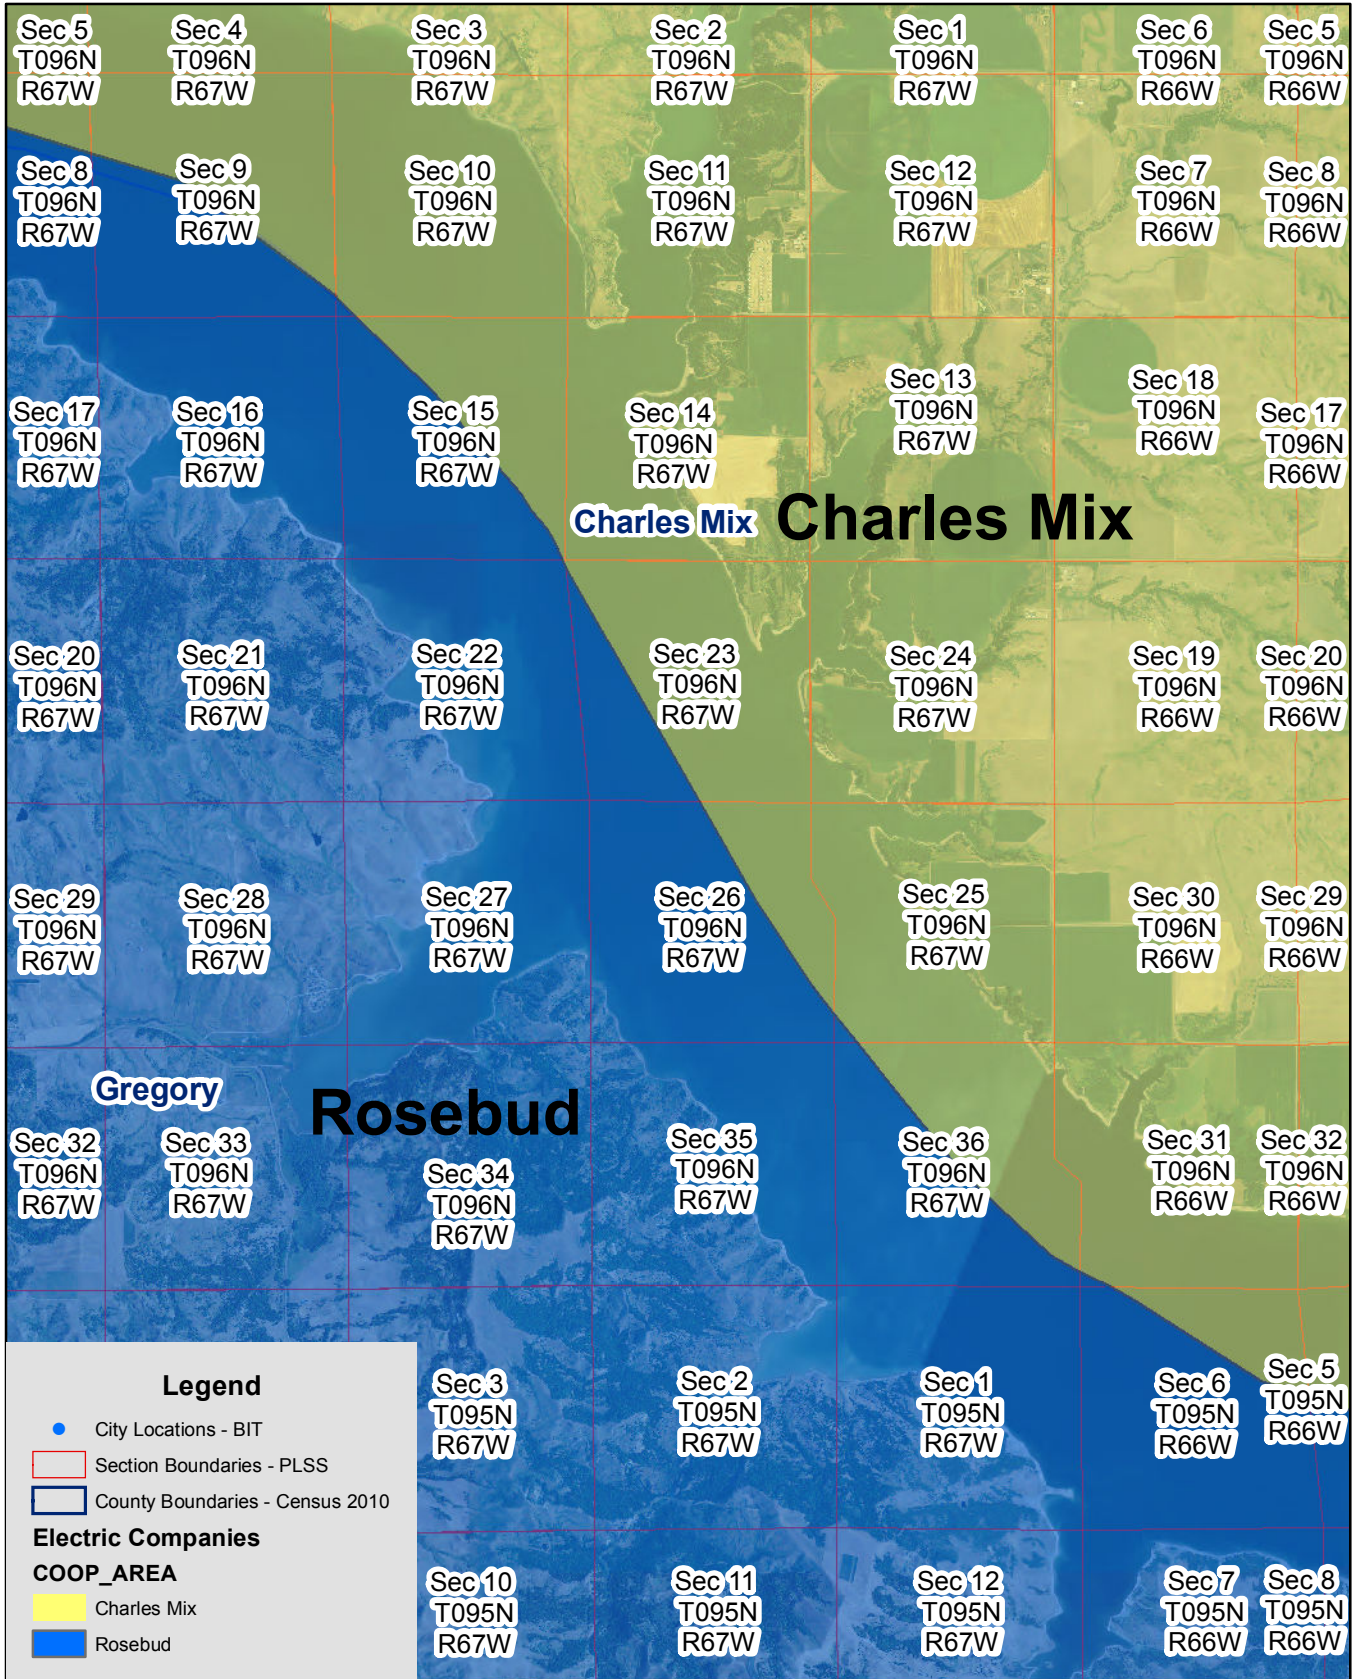

Exhibit B

Charles Mix & Rosebud Electric Service Territory Boundary

Page 1 of 10

Exhibit B

Charles Mix & Rosebud Electric Service Territory Boundary

Page 2 of 10

Exhibit B

Charles Mix & Rosebud Electric Service Territory Boundary
Page 3 of 10

Exhibit B

Charles Mix & Rosebud Electric Service Territory Boundary
Page 4 of 10

Exhibit B

Charles Mix & Rosebud Electric Service Territory Boundary

Page 5 of 10

Exhibit B

Charles Mix & Rosebud Electric Service Territory Boundary

Page 6 of 10

Exhibit B

Charles Mix & Rosebud Electric Service Territory Boundary
Page 7 of 10

Exhibit B

Charles Mix & Rosebud Electric Service Territory Boundary
Page 8 of 10

Exhibit B

Charles Mix & Rosebud Electric Service Territory Boundary

Page 9 of 10

Exhibit B

Charles Mix & Rosebud Electric Service Territory Boundary

Page 10 of 10