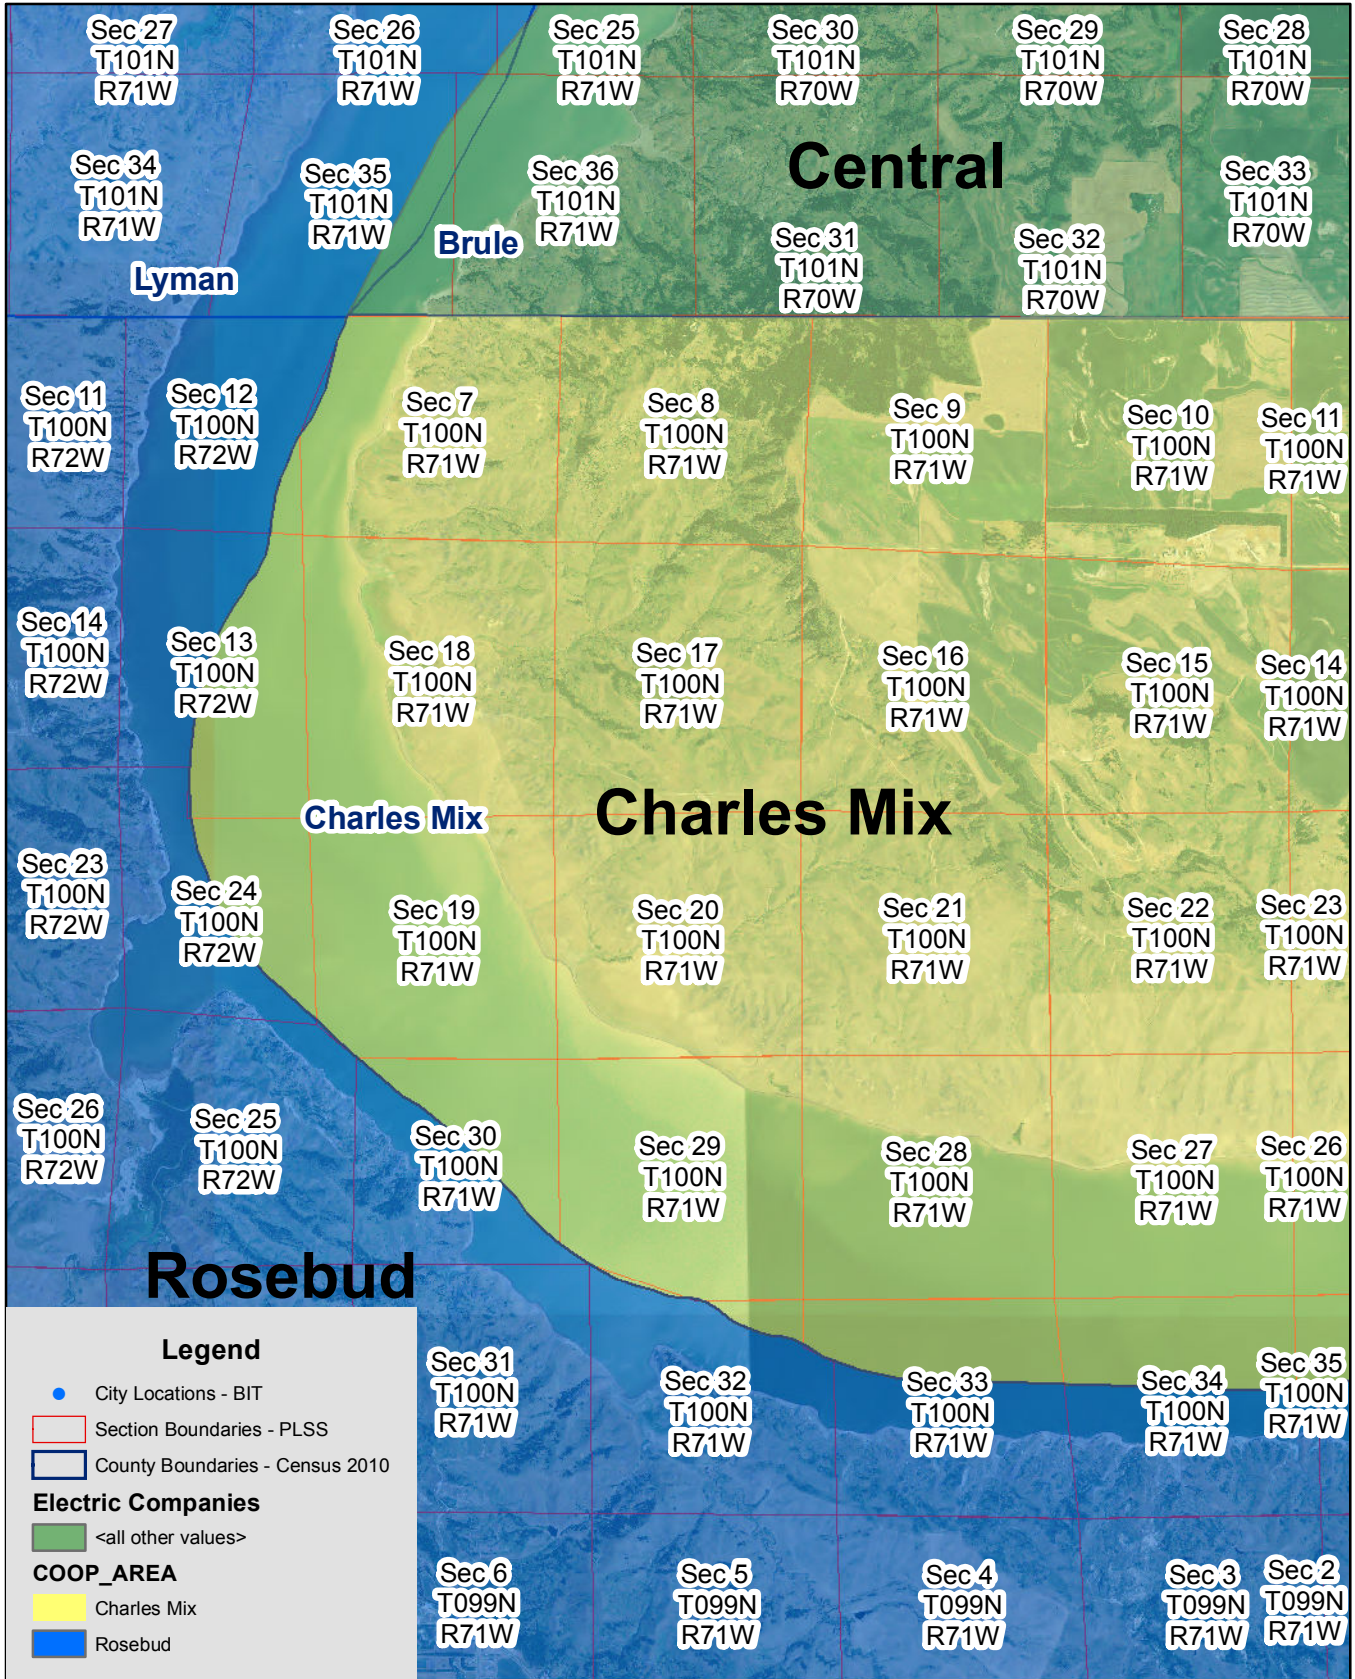

Exhibit B

Charles Mix & Rosebud Electric Service Territory Boundary

Page 1 of 10

Exhibit B

Charles Mix & Rosebud Electric Service Territory Boundary

Page 2 of 10

Exhibit B

Charles Mix & Rosebud Electric Service Territory Boundary
Page 3 of 10

Exhibit B

Charles Mix & Rosebud Electric Service Territory Boundary
Page 4 of 10

Exhibit B

Charles Mix & Rosebud Electric Service Territory Boundary

Page 5 of 10

Exhibit B

Charles Mix & Rosebud Electric Service Territory Boundary

Page 6 of 10

Exhibit B

Charles Mix & Rosebud Electric Service Territory Boundary
Page 7 of 10

Exhibit B

Charles Mix & Rosebud Electric Service Territory Boundary
Page 8 of 10

Exhibit B

Charles Mix & Rosebud Electric Service Territory Boundary

Page 9 of 10

Exhibit B

Charles Mix & Rosebud Electric Service Territory Boundary

Page 10 of 10