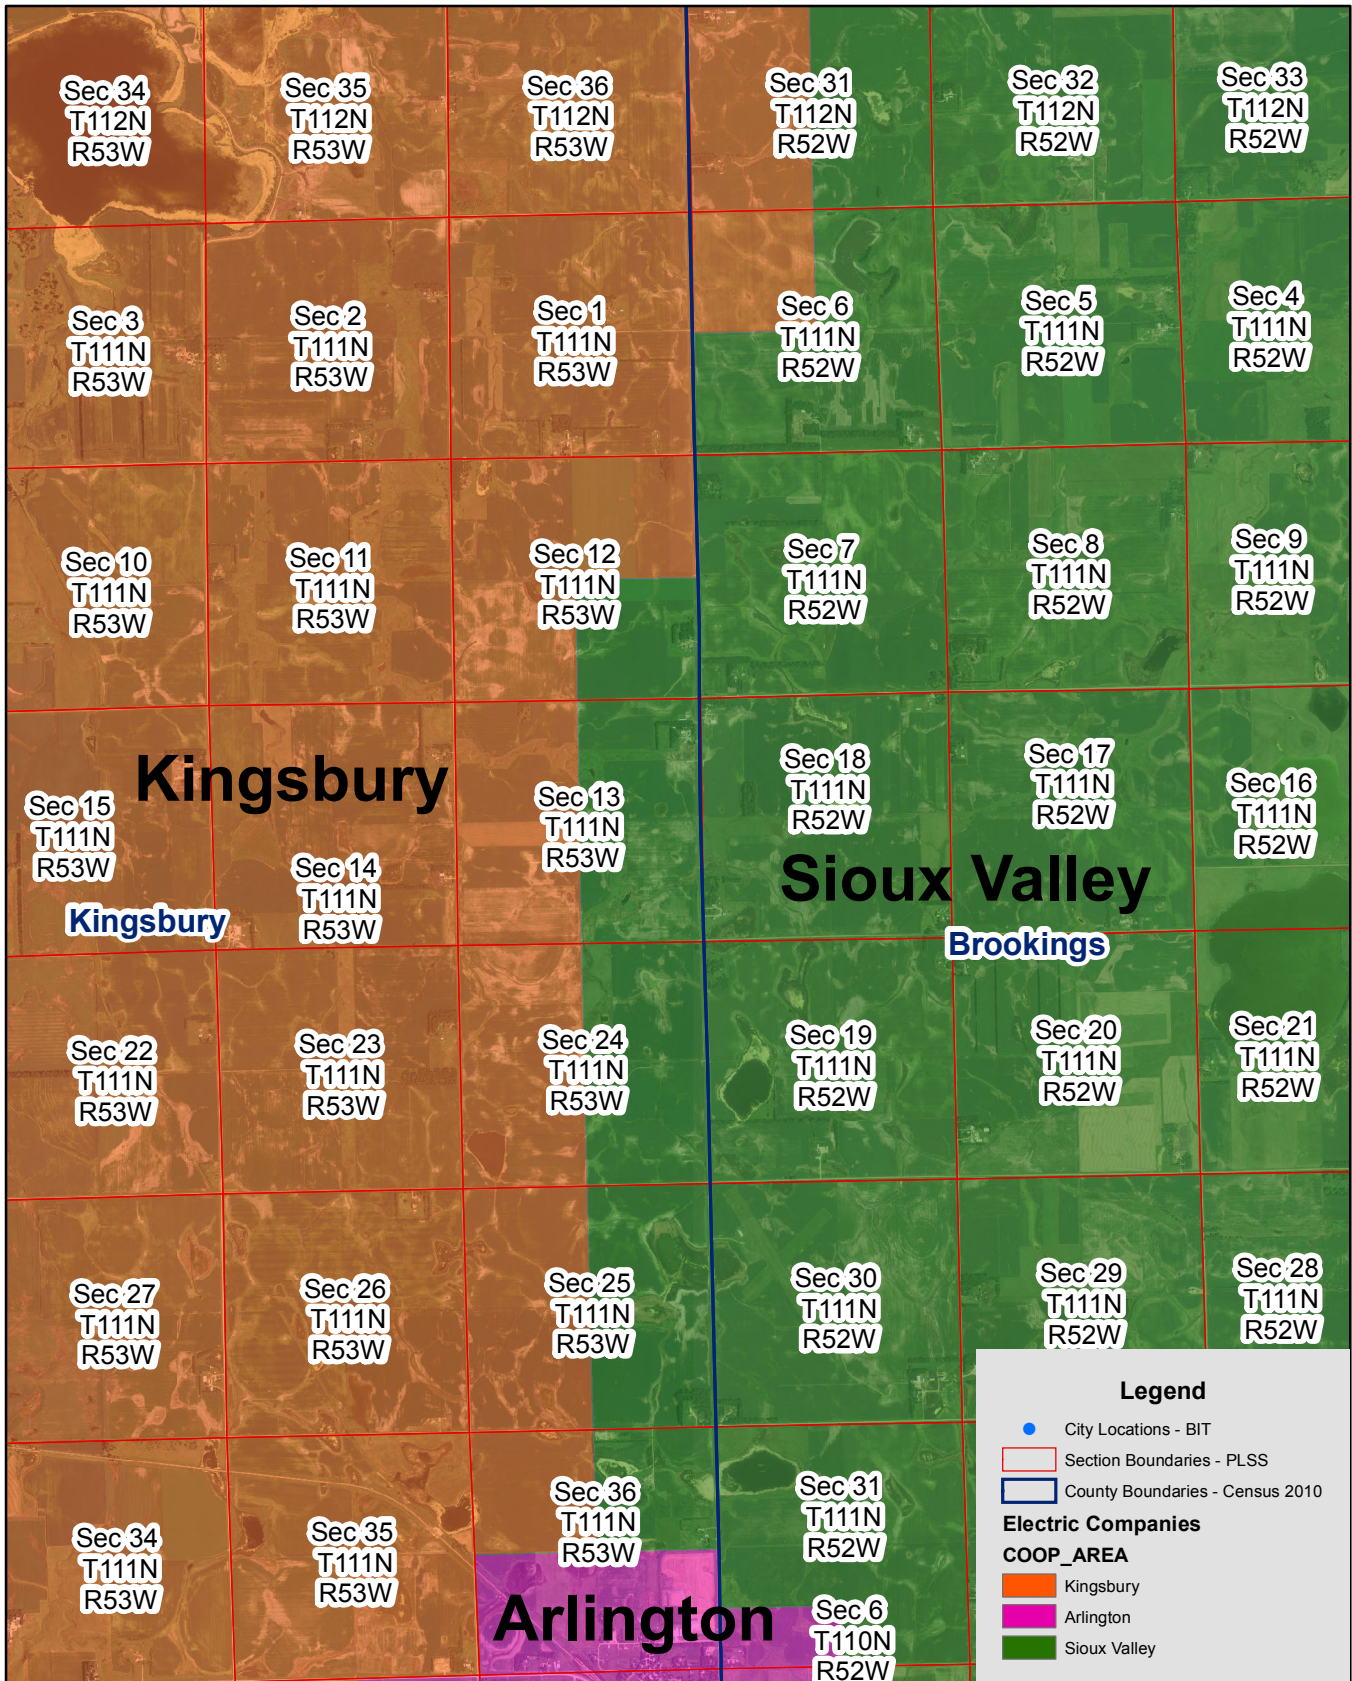

Exhibit B

Kingsbury and Sioux Valley Electric Service Territory Boundary

Page 1 of 6

Exhibit B

Kingsbury and Sioux Valley Service Territory Boundary

Page 2 of 6

Exhibit B

Kingsbury and Sioux Valley Electric Service Territory Boundary

Page 3 of 6

Exhibit B

Kingsbury and Sioux Valley Electric Service Territory Boundary

Page 4 of 6

Exhibit B

Kingsbury and Sioux Valley Electric Service Territory Boundary

Page 5 of 6

Exhibit B

Kingsbury and Sioux Valley Electric Service Territory Boundary

Page 6 of 6