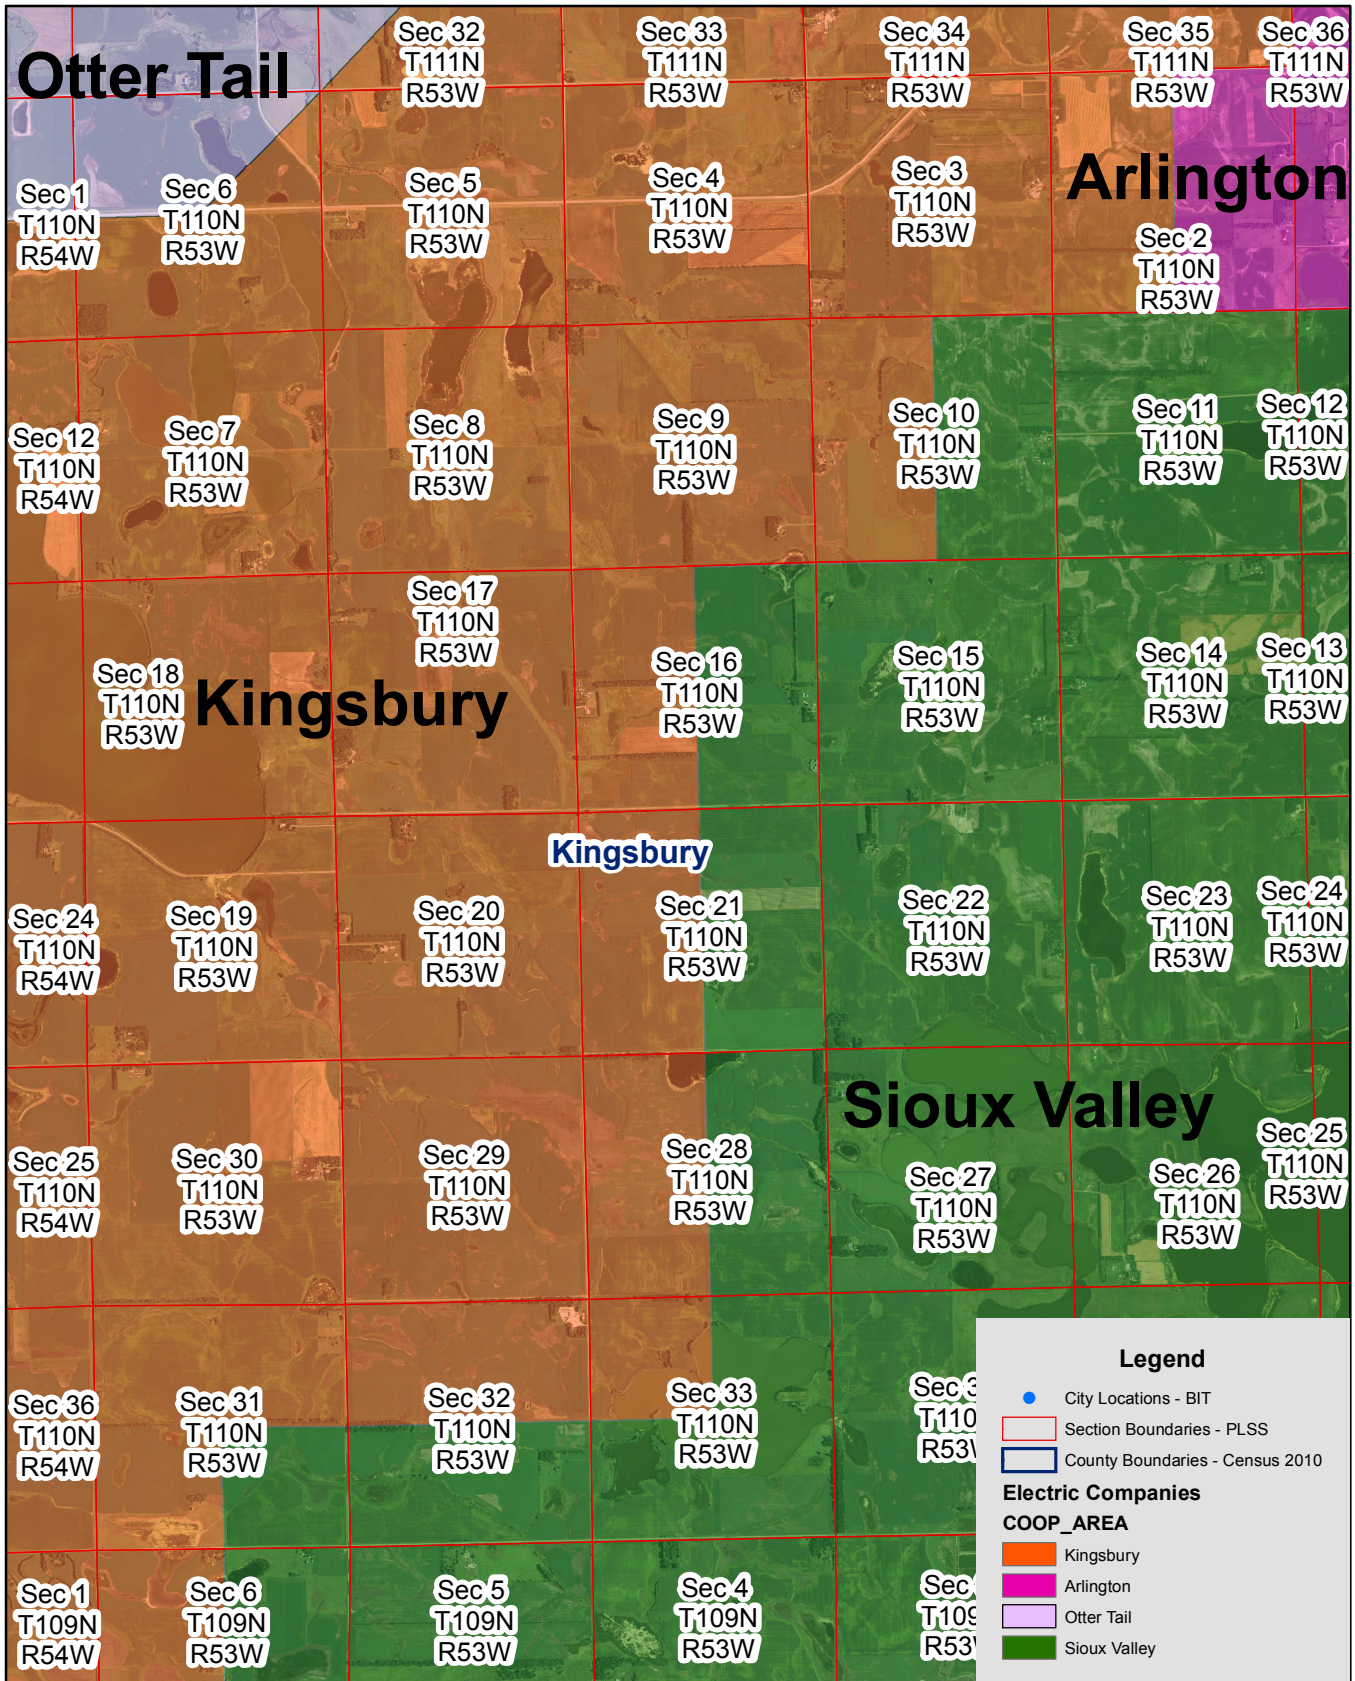

Exhibit B

Kingsbury and Sioux Valley Electric Service Territory Boundary

Page 1 of 6

Exhibit B

Kingsbury and Sioux Valley Service Territory Boundary

Page 2 of 6

Exhibit B

Kingsbury and Sioux Valley Electric Service Territory Boundary

Page 3 of 6

Exhibit B

Kingsbury and Sioux Valley Electric Service Territory Boundary

Page 4 of 6

Exhibit B

Kingsbury and Sioux Valley Electric Service Territory Boundary

Page 5 of 6

Exhibit B

Kingsbury and Sioux Valley Electric Service Territory Boundary

Page 6 of 6