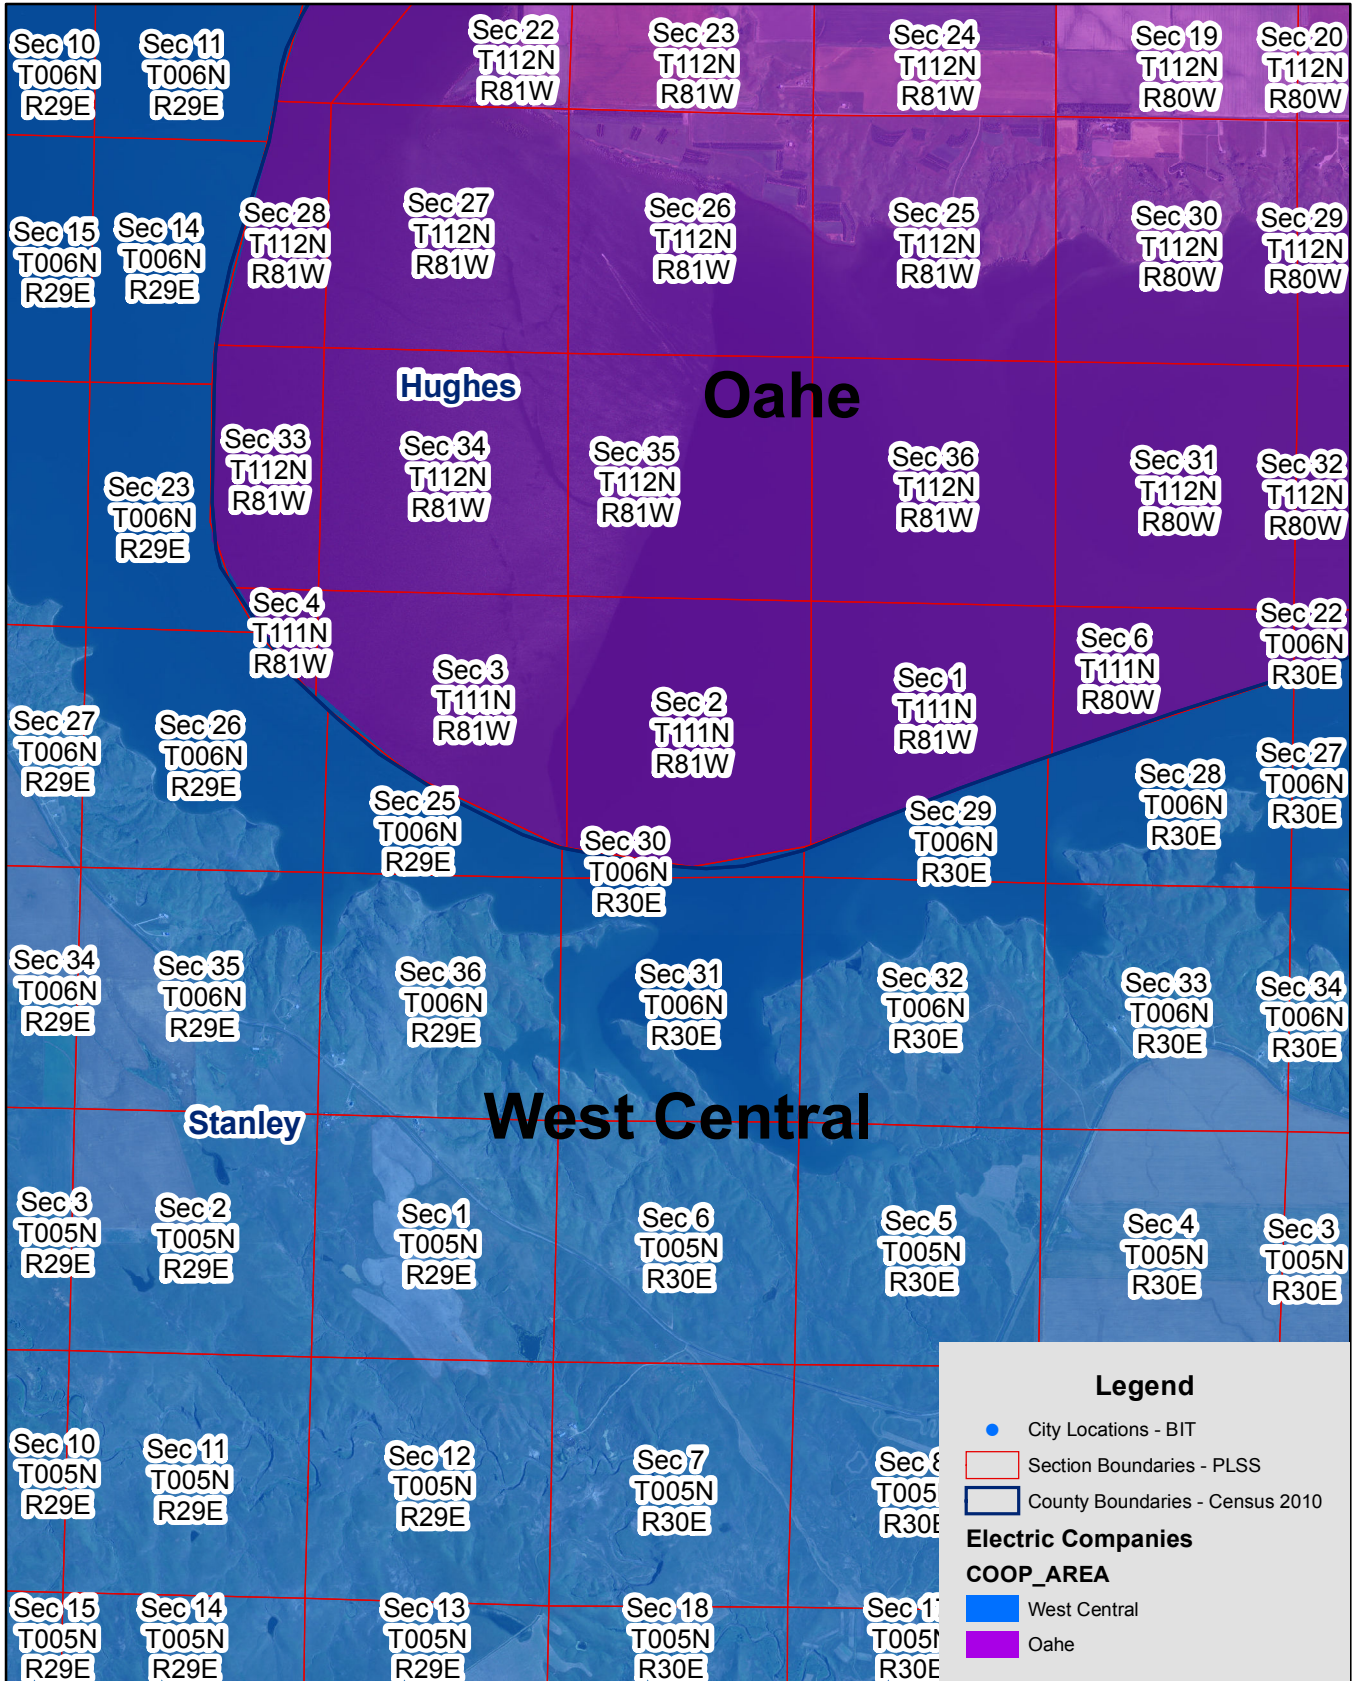

Exhibit B

Oahe & West Central Electric Service Territory Boundary

Page 1 of 18

Exhibit B

Oahe & West Central Electric Service Territory Boundary

Page 2 of 18

Exhibit B

Oahe & West Central Electric Service Territory Boundary

Page 3 of 18

Exhibit B

Oahe & West Central Electric Service Territory Boundary

Page 4 of 18

Exhibit B

Oahe & West Central Electric Service Territory Boundary

Page 5 of 18

Exhibit B

Oahe & West Central Electric Service Territory Boundary

Page 6 of 18

Exhibit B

Oahe & West Central Electric Service Territory Boundary

Page 7 of 18

Exhibit B

Oahe & West Central Electric Service Territory Boundary

Page 8 of 18

Exhibit B

Oahe & West Central Electric Service Territory Boundary

Page 9 of 18

Exhibit B

Oahe & West Central Electric Service Territory Boundary

Page 10 of 18

Exhibit B