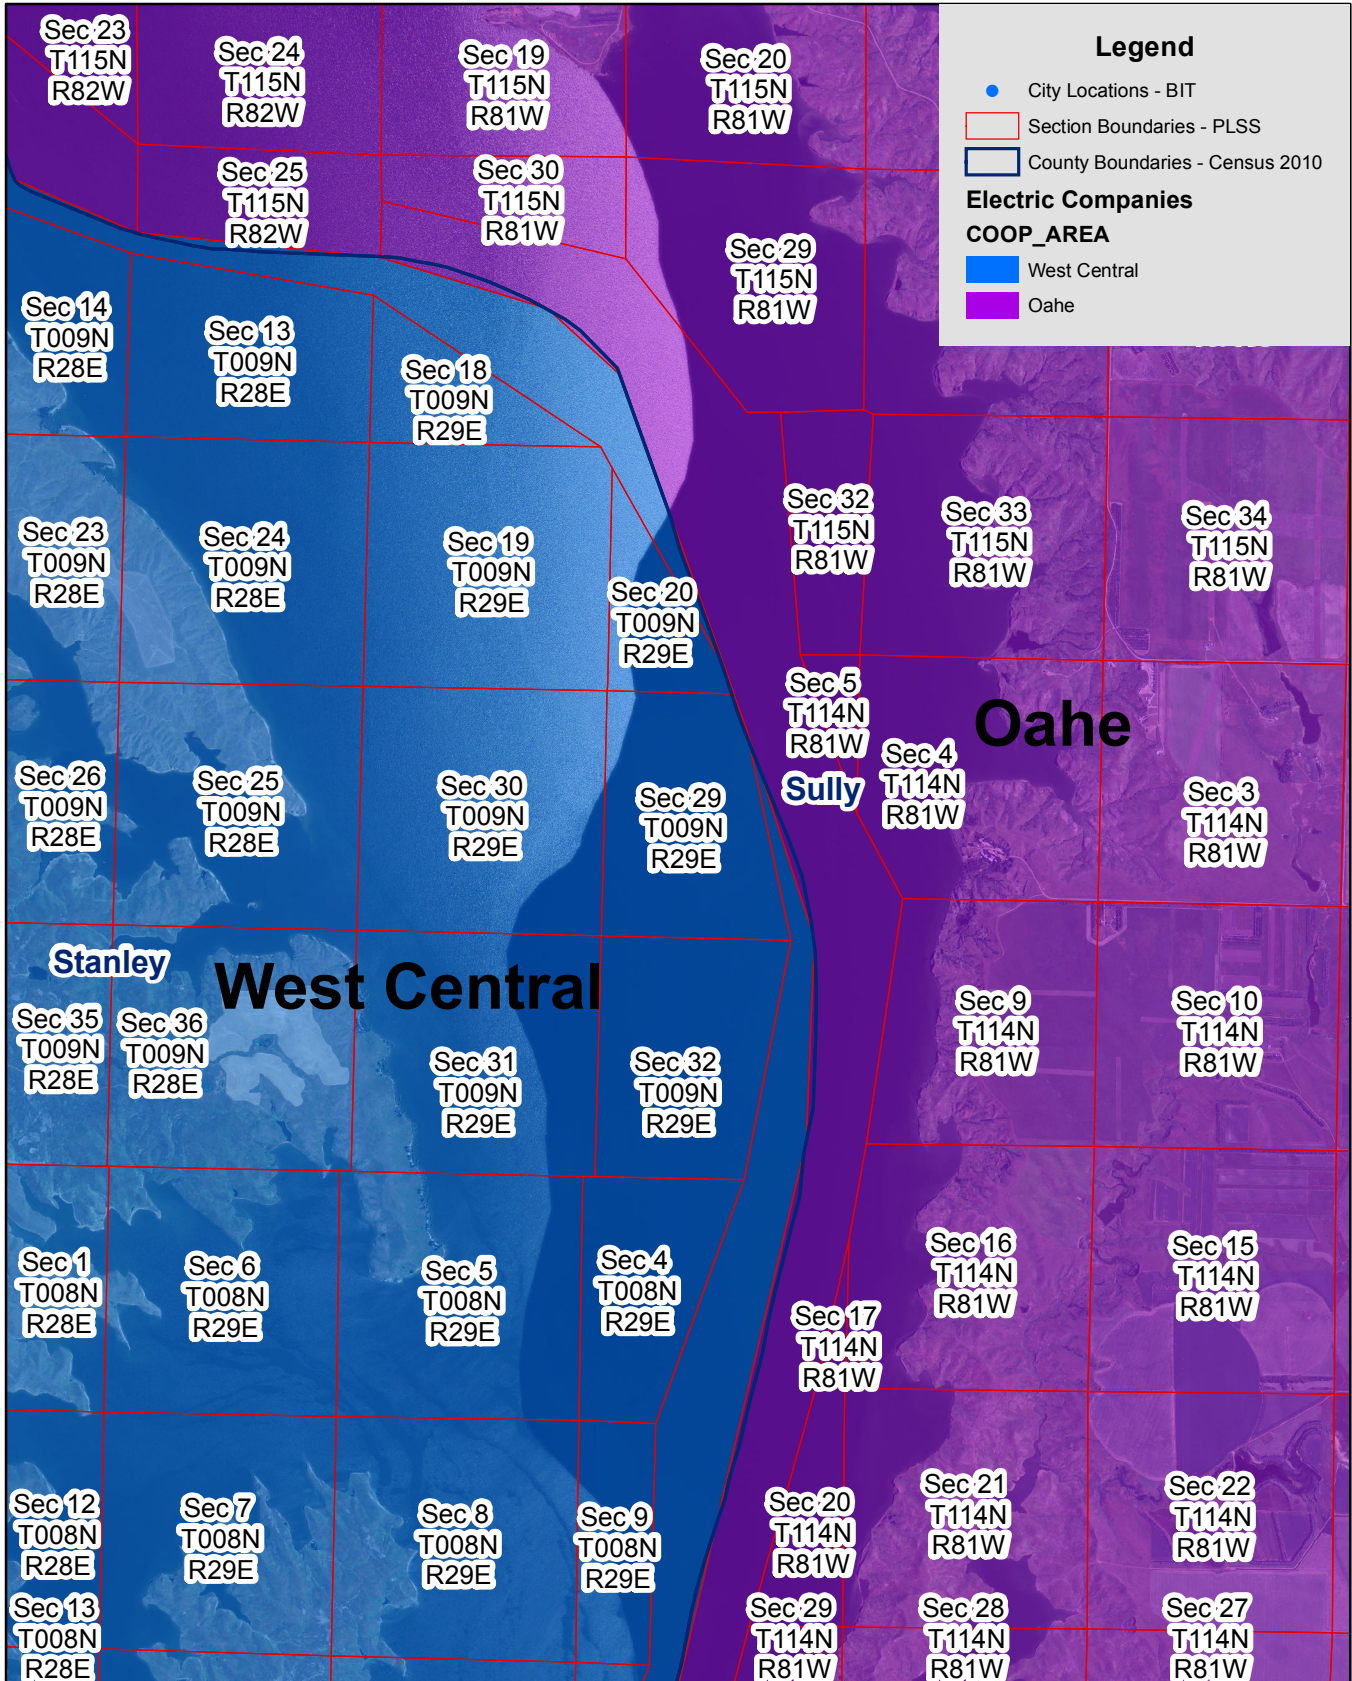

Exhibit B

Oahe & West Central Electric Service Territory Boundary

Page 1 of 18

Exhibit B

Oahe & West Central Electric Service Territory Boundary

Page 2 of 18

Exhibit B

Oahe & West Central Electric Service Territory Boundary

Page 3 of 18

Exhibit B

Oahe & West Central Electric Service Territory Boundary

Page 4 of 18

Exhibit B

Oahe & West Central Electric Service Territory Boundary

Page 5 of 18

Exhibit B

Oahe & West Central Electric Service Territory Boundary

Page 6 of 18

Exhibit B

Oahe & West Central Electric Service Territory Boundary

Page 7 of 18

Exhibit B

Oahe & West Central Electric Service Territory Boundary

Page 8 of 18

Exhibit B

Oahe & West Central Electric Service Territory Boundary

Page 9 of 18

Exhibit B

Oahe & West Central Electric Service Territory Boundary

Page 10 of 18

Exhibit B