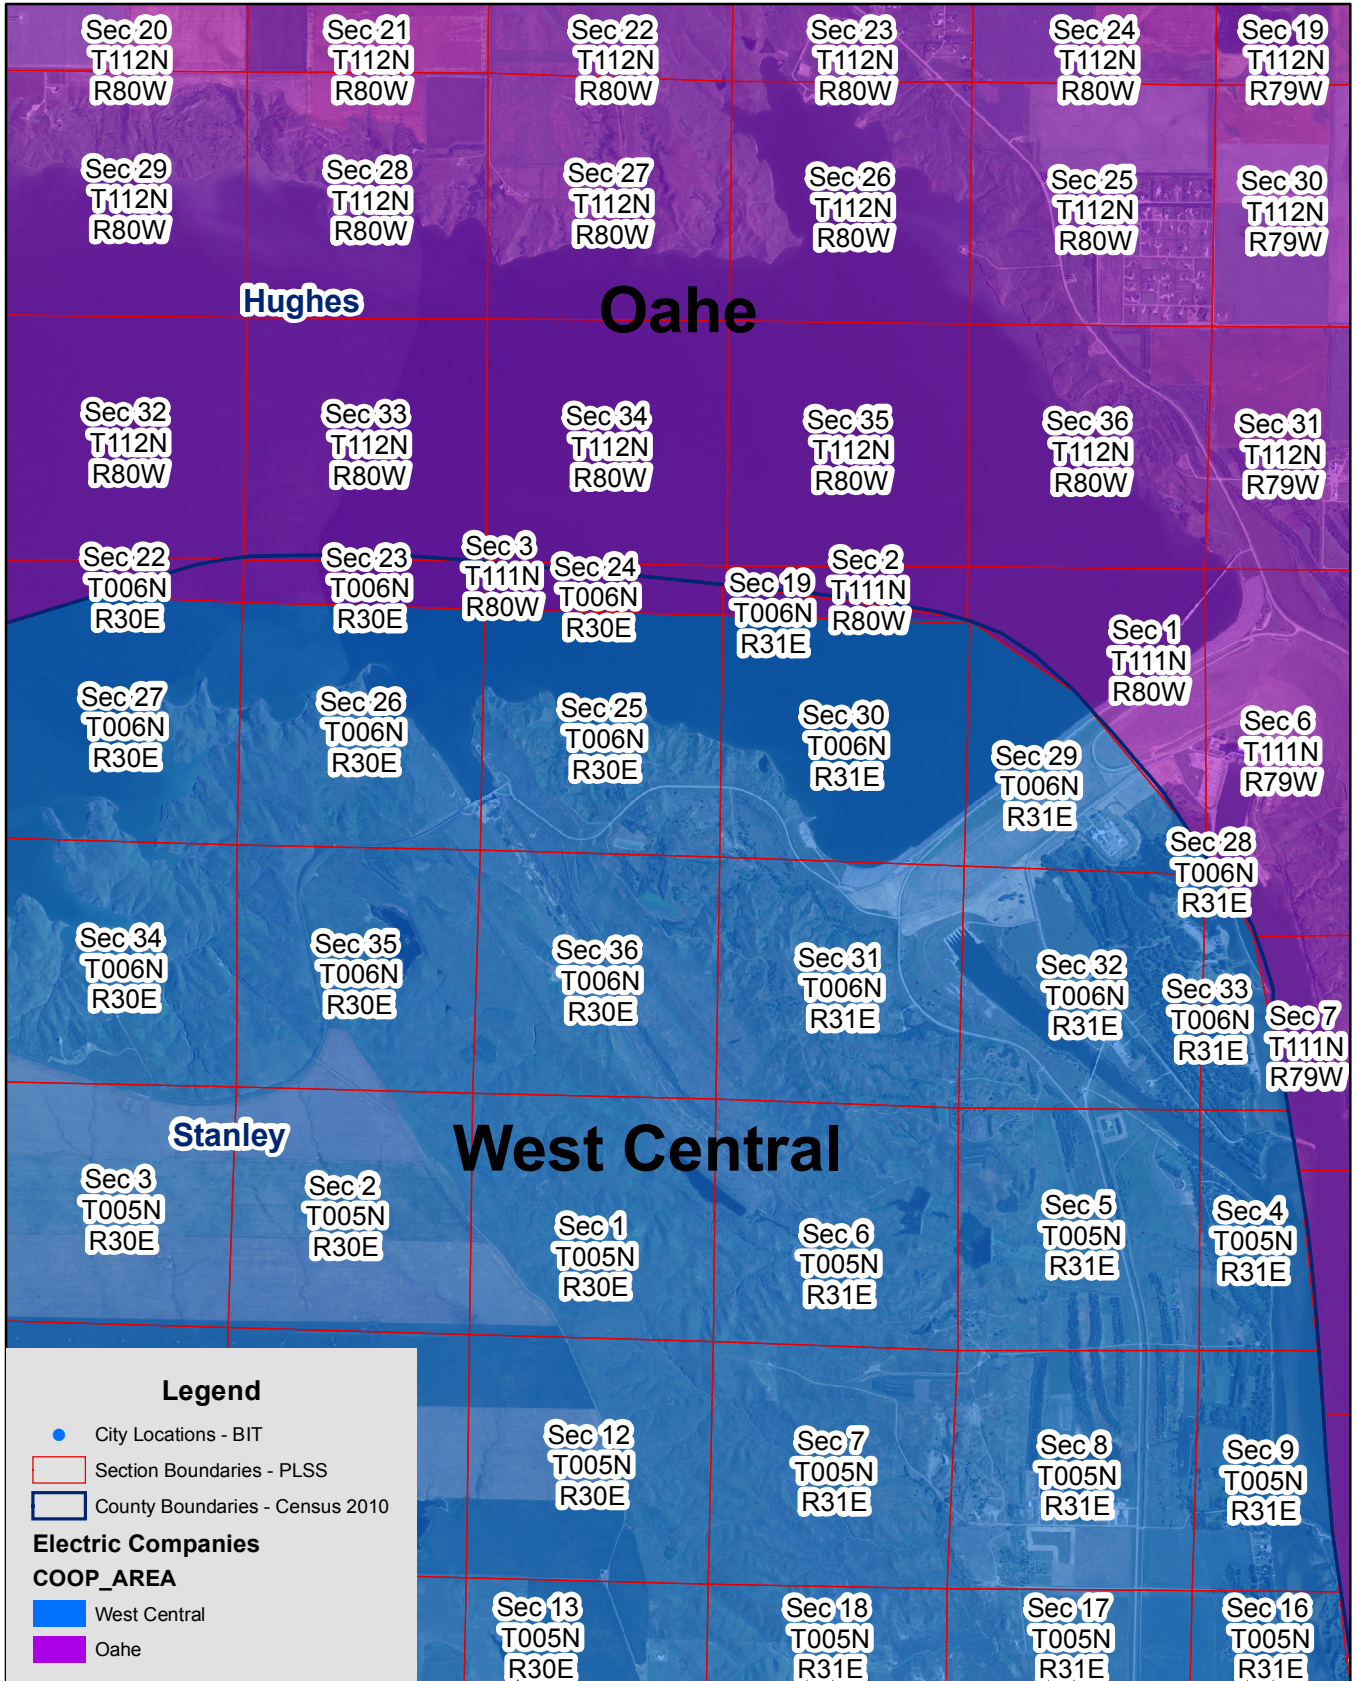

Exhibit B

Oahe & West Central Electric Service Territory Boundary

Page 1 of 18

Exhibit B

Oahe & West Central Electric Service Territory Boundary

Page 2 of 18

Exhibit B

Oahe & West Central Electric Service Territory Boundary

Page 3 of 18

Exhibit B

Oahe & West Central Electric Service Territory Boundary

Page 4 of 18

Exhibit B

Oahe & West Central Electric Service Territory Boundary

Page 5 of 18

Exhibit B

Oahe & West Central Electric Service Territory Boundary

Page 6 of 18

Exhibit B

Oahe & West Central Electric Service Territory Boundary

Page 7 of 18

Exhibit B

Oahe & West Central Electric Service Territory Boundary

Page 8 of 18

Exhibit B

Oahe & West Central Electric Service Territory Boundary

Page 9 of 18

Exhibit B

Oahe & West Central Electric Service Territory Boundary

Page 10 of 18

Exhibit B