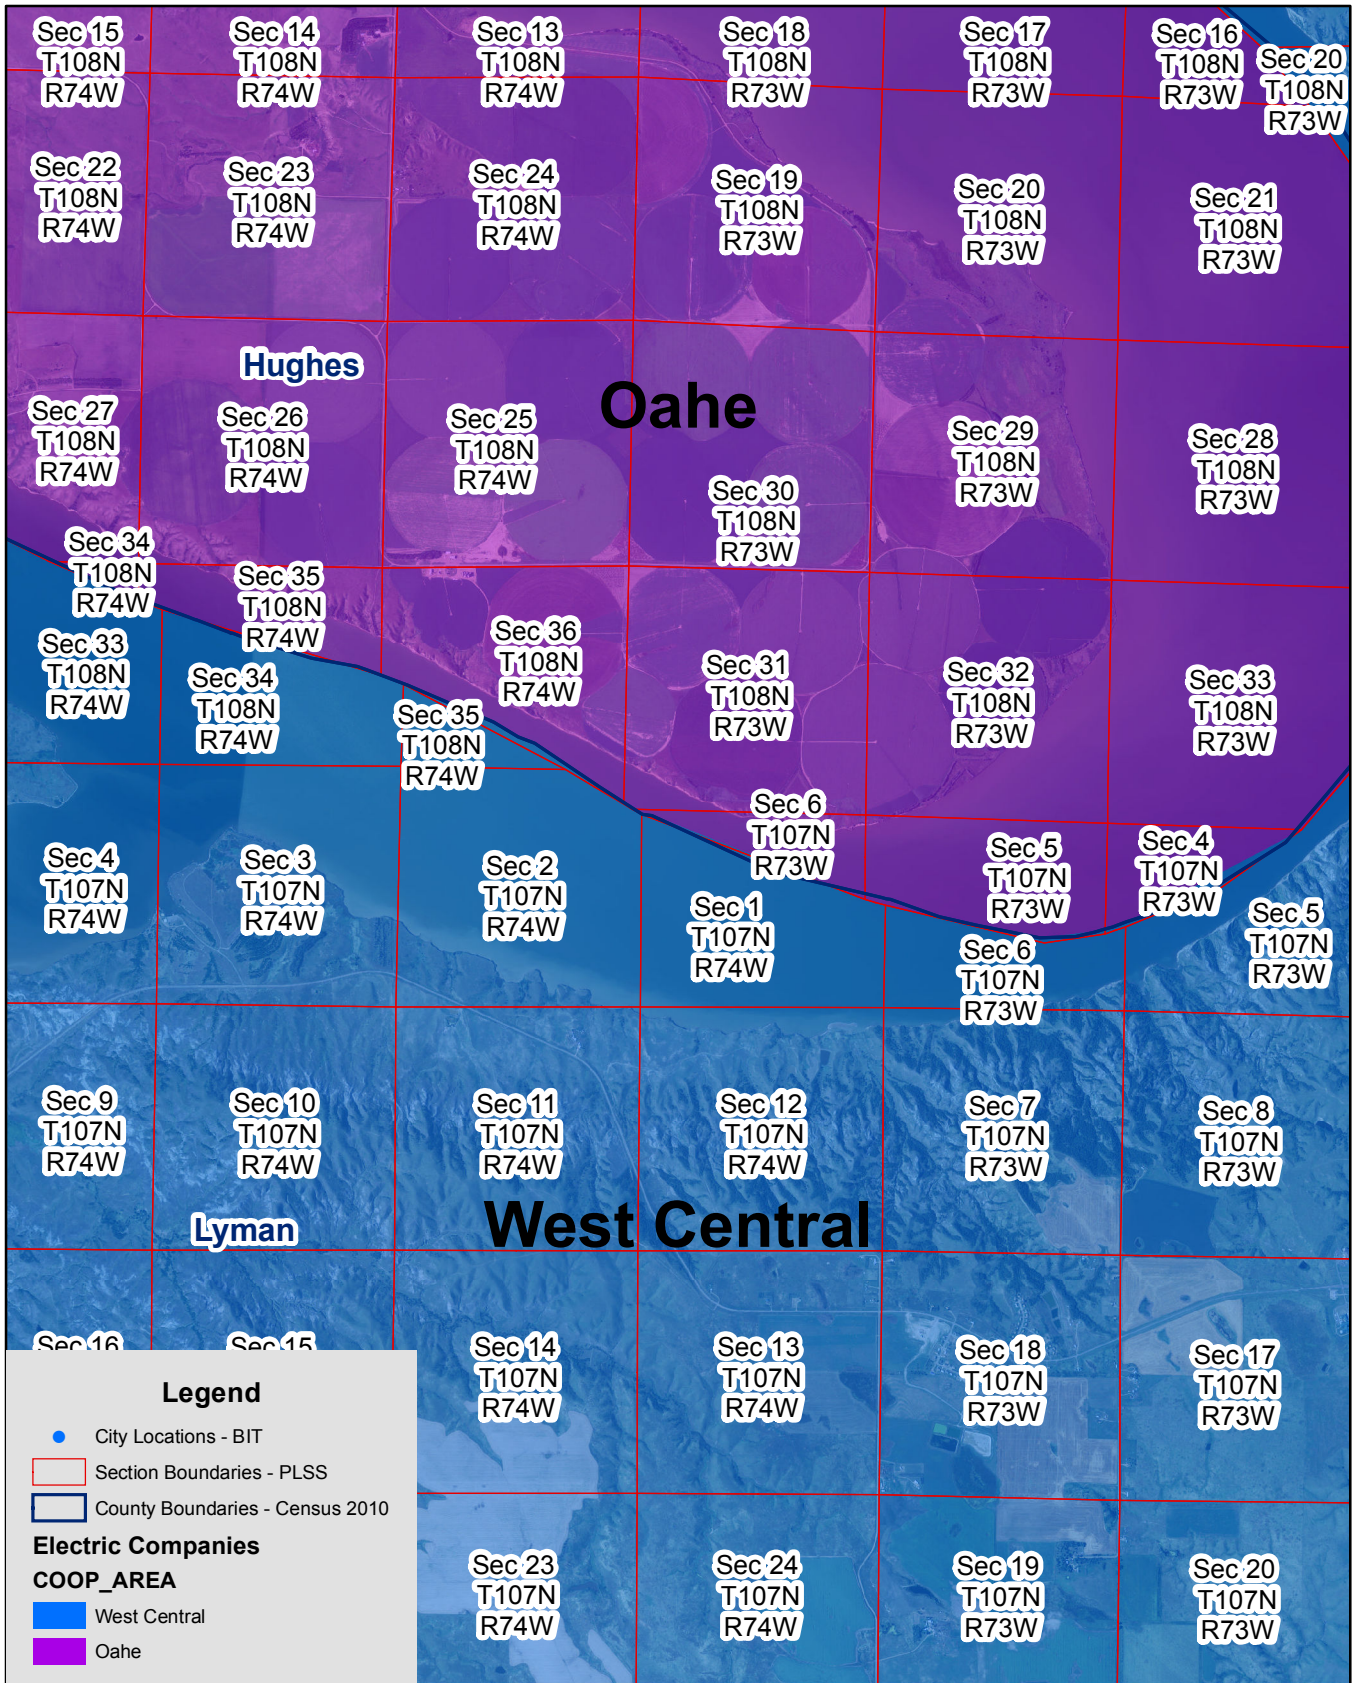

Exhibit B

Oahe & West Central Electric Service Territory Boundary

Page 1 of 18

Exhibit B

Oahe & West Central Electric Service Territory Boundary

Page 2 of 18

Exhibit B

Oahe & West Central Electric Service Territory Boundary

Page 3 of 18

Exhibit B

Oahe & West Central Electric Service Territory Boundary

Page 4 of 18

Exhibit B

Oahe & West Central Electric Service Territory Boundary

Page 5 of 18

Exhibit B

Page 13 of 18

Exhibit B

Oahe & West Central Electric Service Territory Boundary

Page 14 of 18

Exhibit B

Oahe & West Central Electric Service Territory Boundary

Page 15 of 18

Exhibit B

Oahe & West Central Electric Service Territory Boundary

Page 16 of 18

Exhibit B

Oahe & West Central Electric Service Territory Boundary

Page 17 of 18

Exhibit B

Oahe & West Central Electric Service Territory Boundary