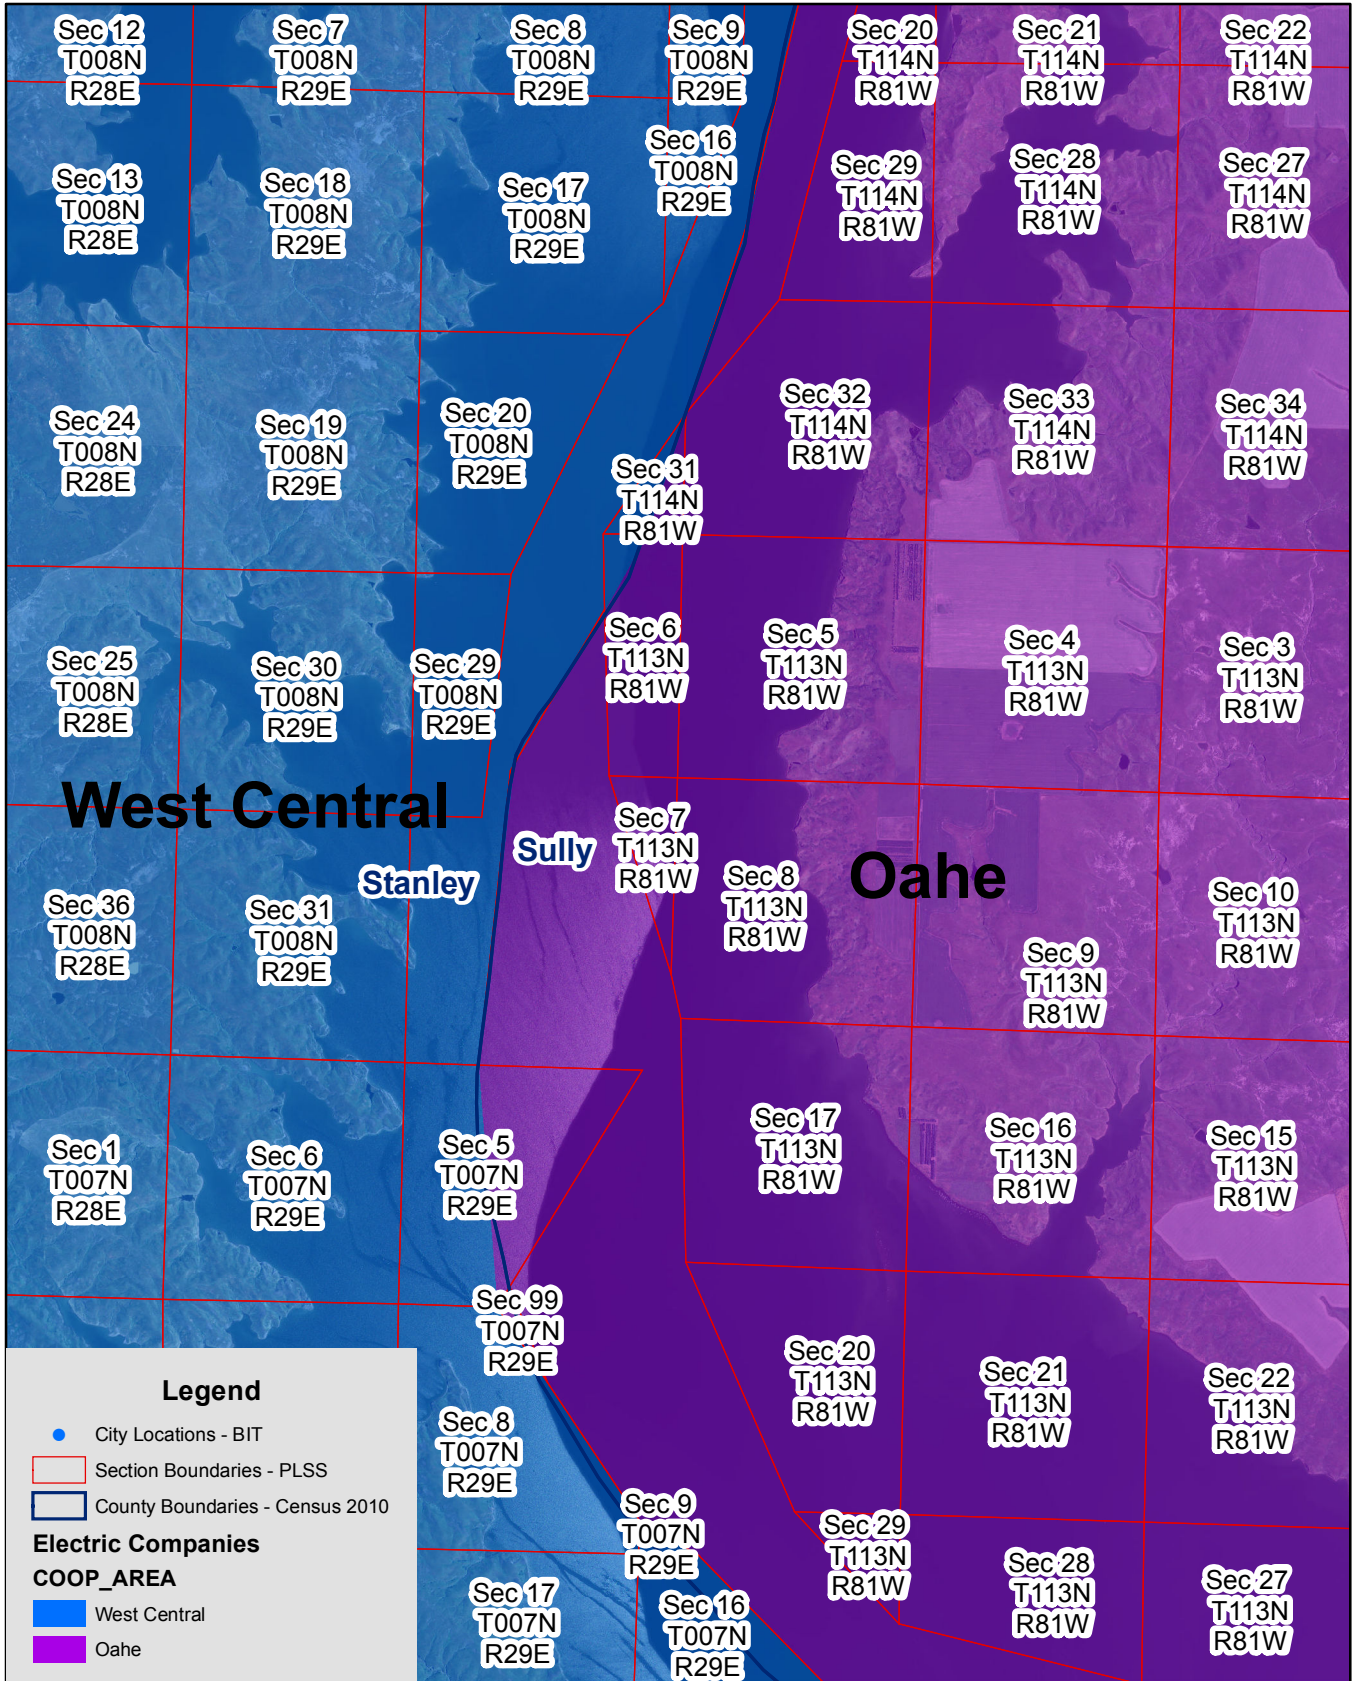

Exhibit B

Oahe & West Central Electric Service Territory Boundary

Page 1 of 18

Exhibit B

Oahe & West Central Electric Service Territory Boundary

Page 2 of 18

Exhibit B

Oahe & West Central Electric Service Territory Boundary

Page 3 of 18

Exhibit B

Oahe & West Central Electric Service Territory Boundary

Page 4 of 18

Exhibit B

Oahe & West Central Electric Service Territory Boundary

Page 5 of 18

Exhibit B

Oahe & West Central Electric Service Territory Boundary

Page 6 of 18

Exhibit B

Oahe & West Central Electric Service Territory Boundary

Page 7 of 18

Exhibit B

Oahe & West Central Electric Service Territory Boundary

Page 8 of 18

Exhibit B

Oahe & West Central Electric Service Territory Boundary

Page 9 of 18

Exhibit B

Oahe & West Central Electric Service Territory Boundary

Page 10 of 18

Exhibit B