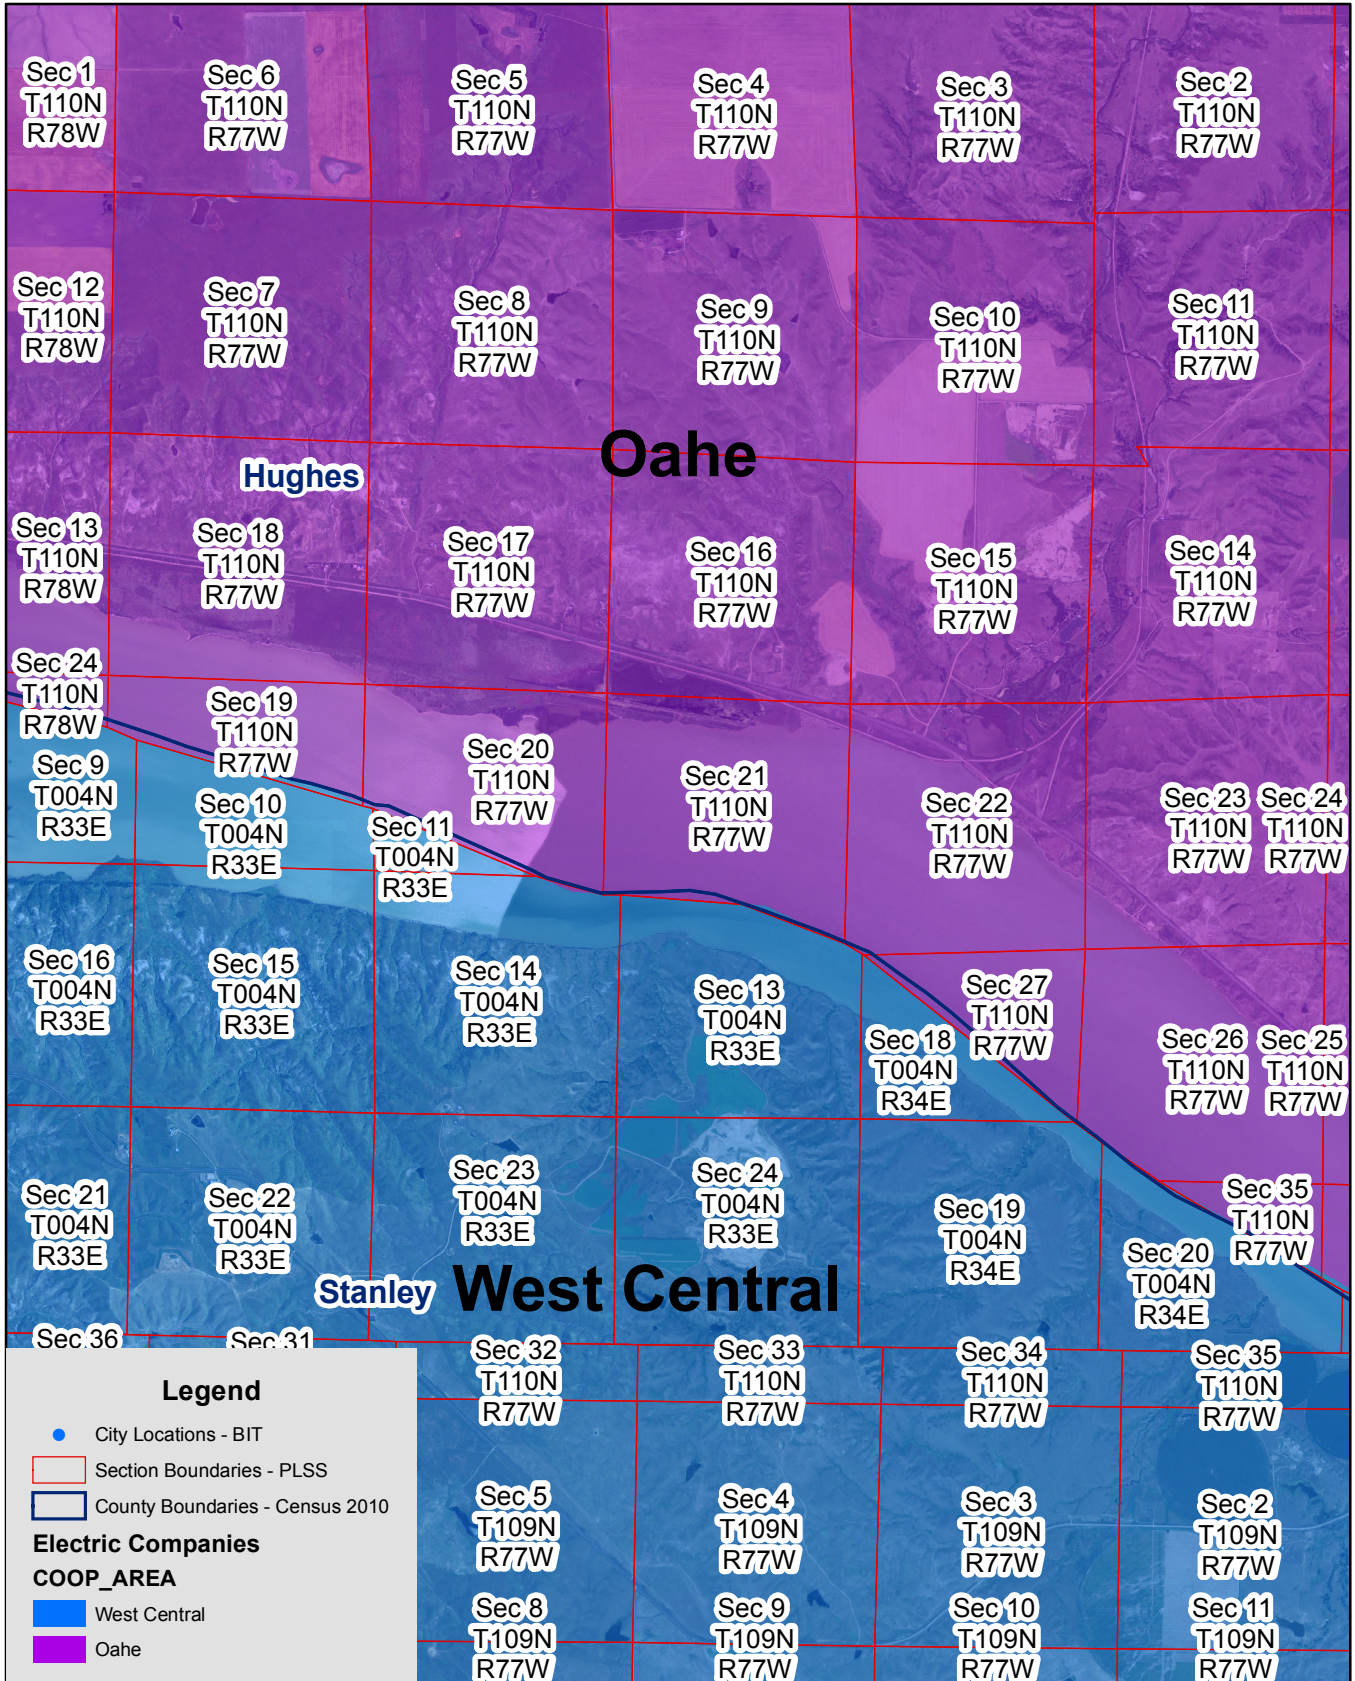

Exhibit B

Oahe & West Central Electric Service Territory Boundary

Page 1 of 18

Exhibit B

Oahe & West Central Electric Service Territory Boundary

Page 2 of 18

Exhibit B

Oahe & West Central Electric Service Territory Boundary

Page 8 of 18

Exhibit B

Oahe & West Central Electric Service Territory Boundary

Page 9 of 18

Exhibit B

Oahe & West Central Electric Service Territory Boundary

Page 10 of 18

Exhibit B

Oahe & West Central Electric Service Territory Boundary

Page 11 of 18

Exhibit B

Oahe & West Central Electric Service Territory Boundary

Page 12 of 18

Exhibit B

Oahe & West Central Electric Service Territory Boundary

Page 13 of 18

Exhibit B

Oahe & West Central Electric Service Territory Boundary

Page 14 of 18

Exhibit B

Oahe & West Central Electric Service Territory Boundary

Page 15 of 18

Exhibit B