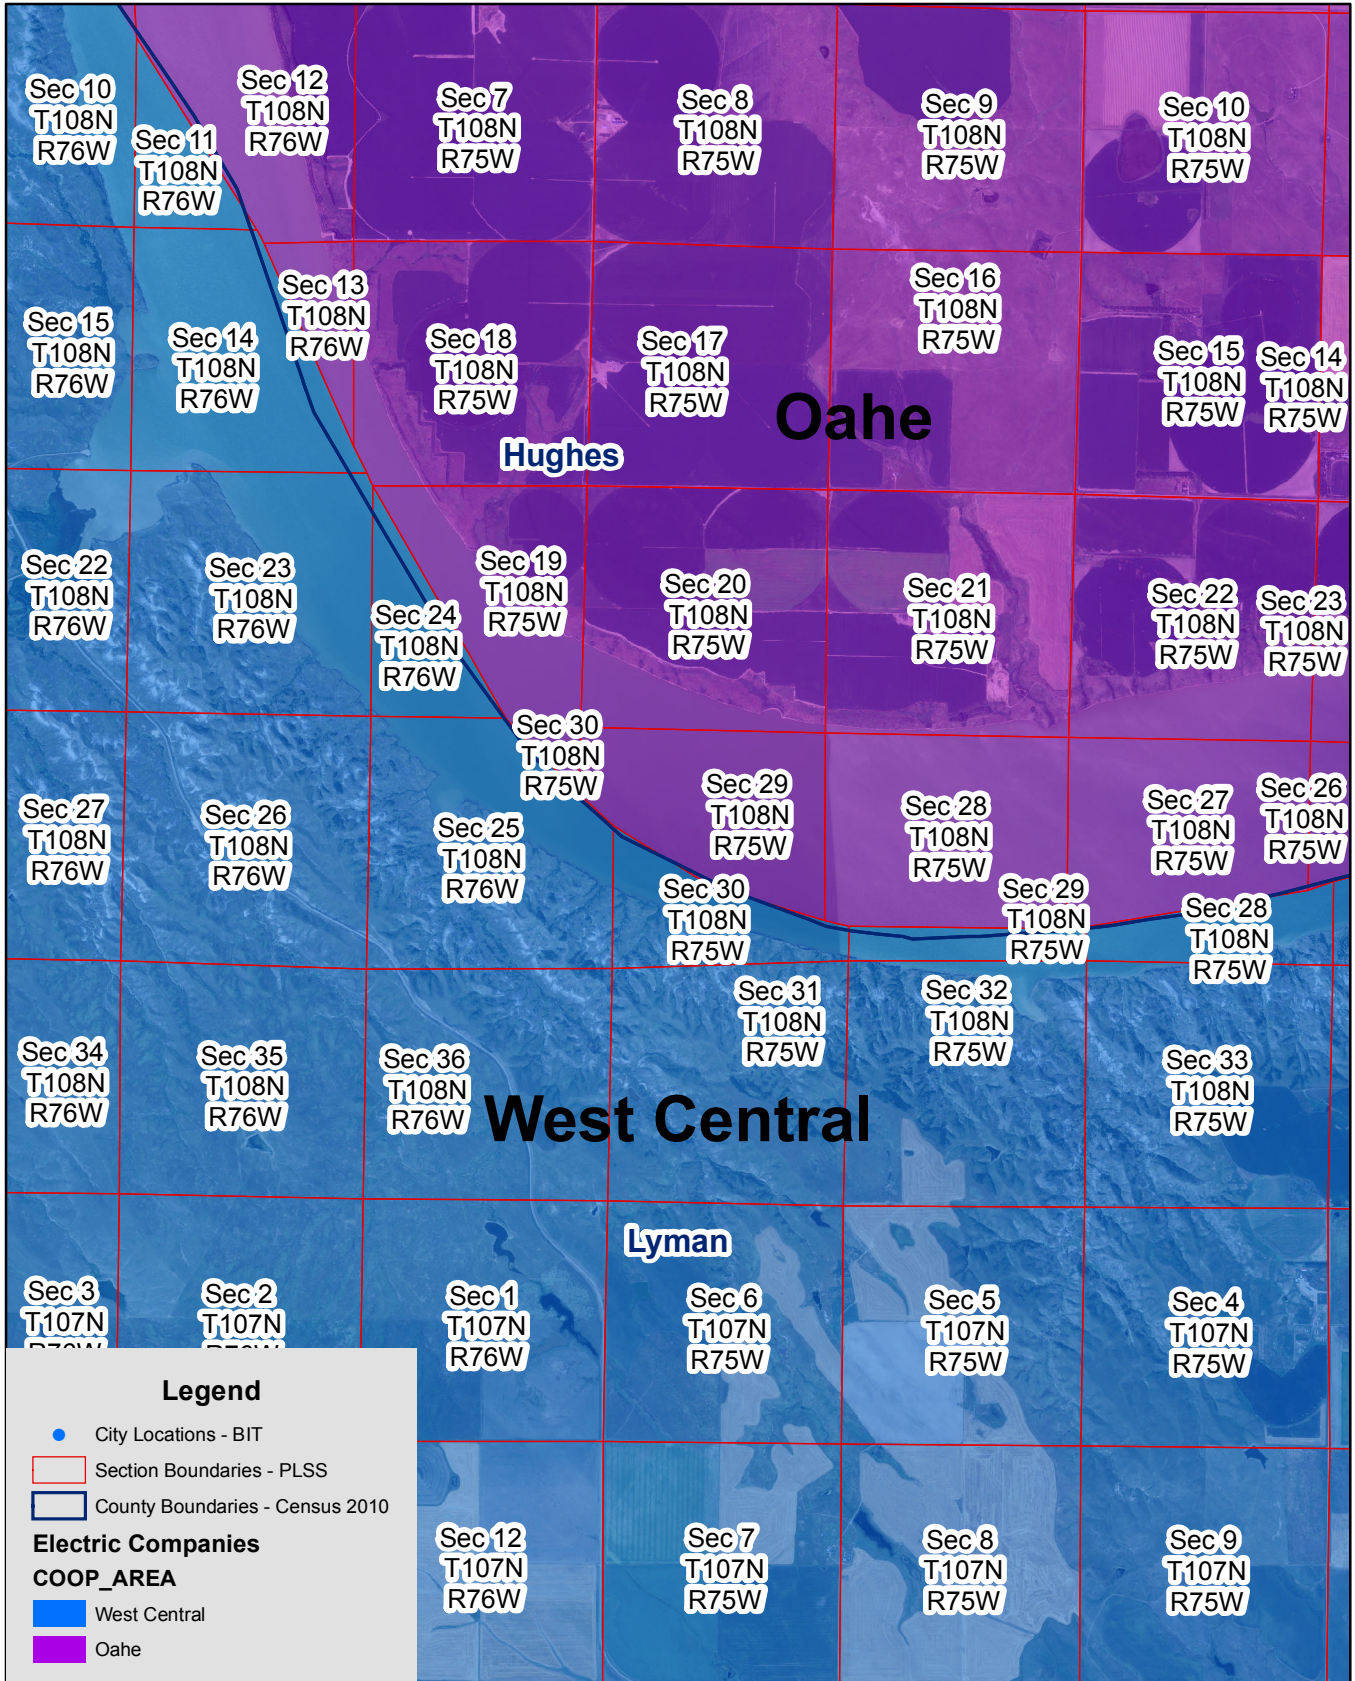

Exhibit B

Oahe & West Central Electric Service Territory Boundary

Page 1 of 18

Exhibit B

Oahe & West Central Electric Service Territory Boundary

Page 2 of 18

Exhibit B

Oahe & West Central Electric Service Territory Boundary

Page 8 of 18

Exhibit B

Oahe & West Central Electric Service Territory Boundary

Page 9 of 18

Exhibit B

Oahe & West Central Electric Service Territory Boundary

Page 10 of 18

Exhibit B

Oahe & West Central Electric Service Territory Boundary

Page 11 of 18

Exhibit B

Oahe & West Central Electric Service Territory Boundary

Page 12 of 18

Exhibit B

Oahe & West Central Electric Service Territory Boundary

Page 13 of 18

Exhibit B

Oahe & West Central Electric Service Territory Boundary

Page 14 of 18

Exhibit B

Oahe & West Central Electric Service Territory Boundary

Page 15 of 18

Exhibit B