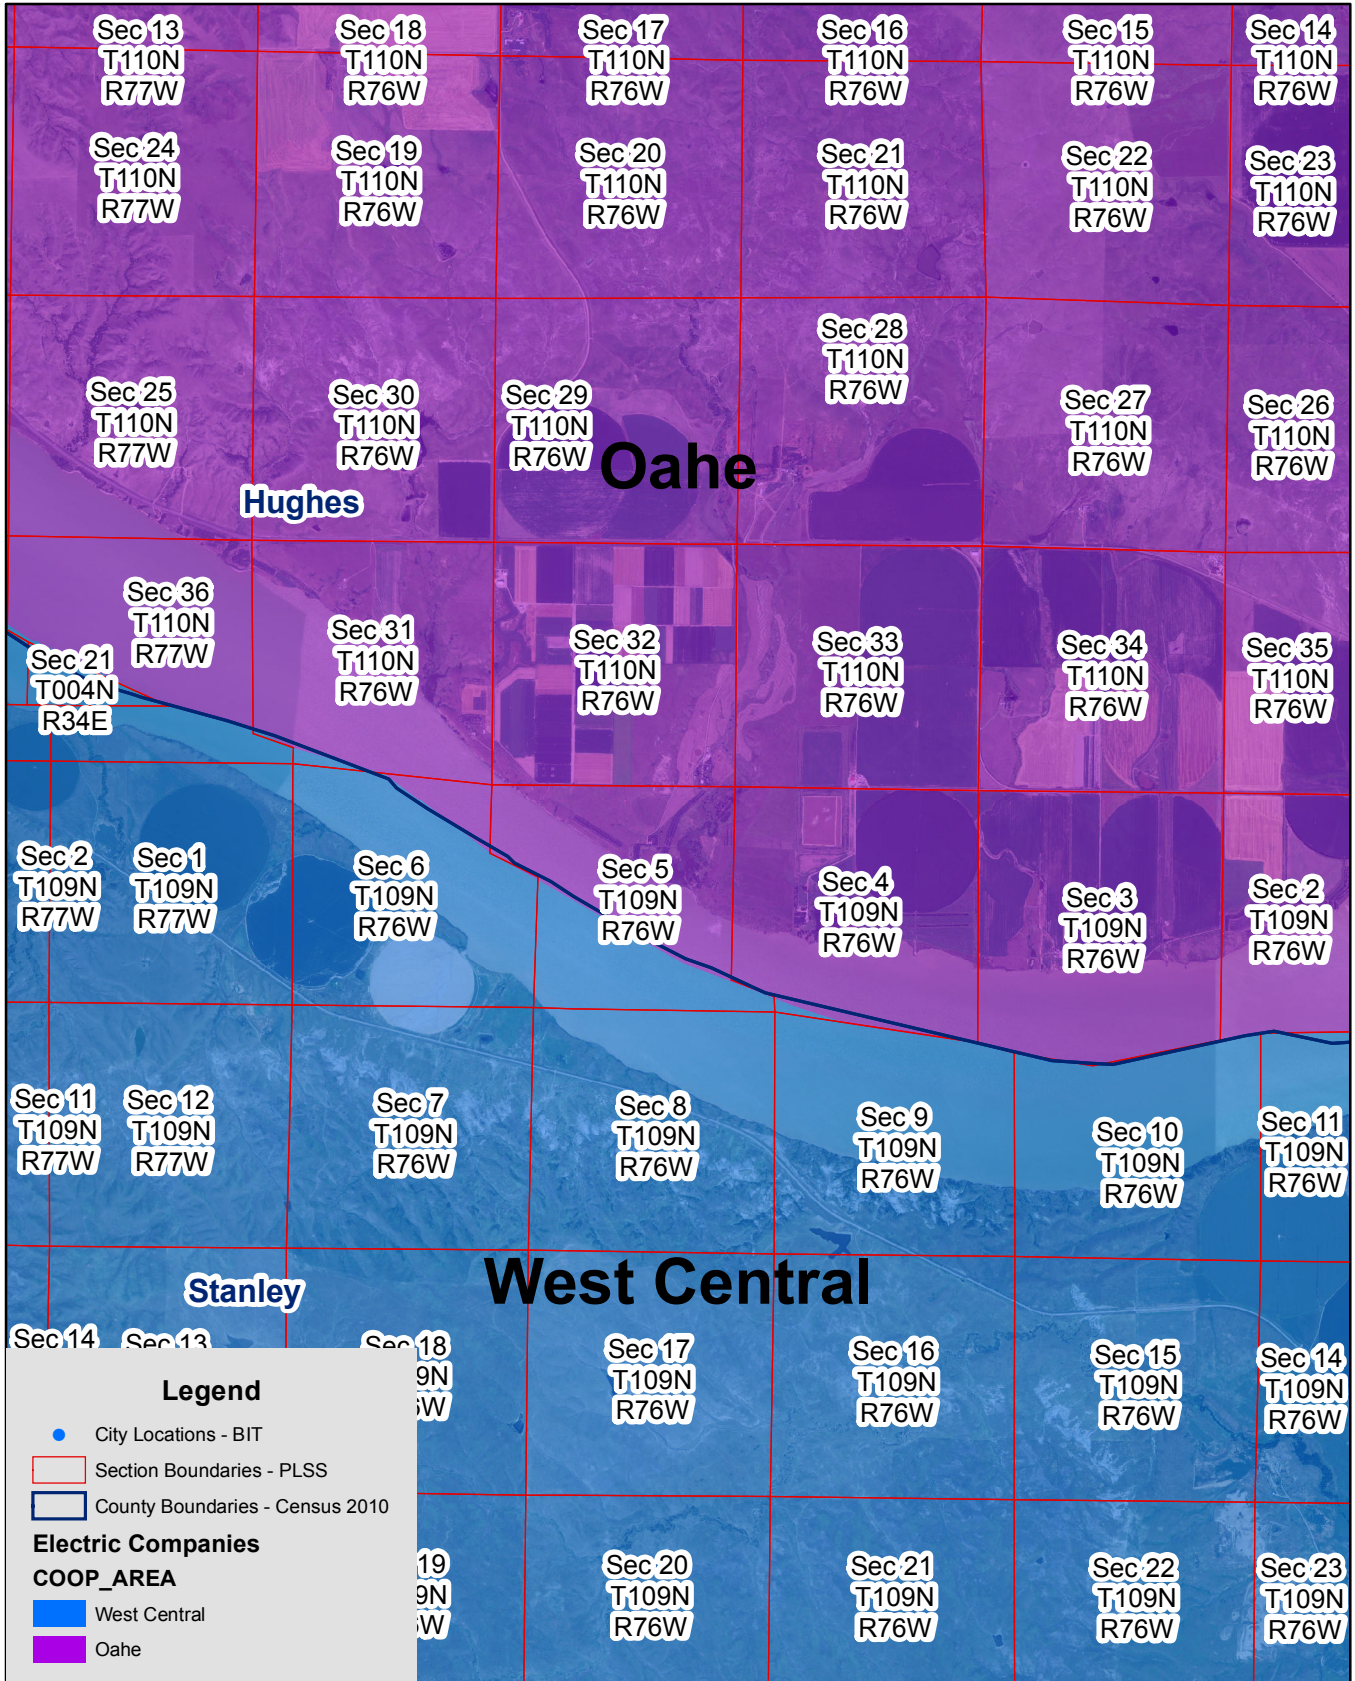

Oahe & West Central Electric Service Territory Boundary

Page 6 of 18

Exhibit B

Oahe & West Central Electric Service Territory Boundary

Page 7 of 18

Exhibit B

Oahe & West Central Electric Service Territory Boundary

Page 8 of 18

Exhibit B

Oahe & West Central Electric Service Territory Boundary

Page 9 of 18

Exhibit B

Oahe & West Central Electric Service Territory Boundary

Page 10 of 18

Exhibit B

Oahe & West Central Electric Service Territory Boundary

Page 11 of 18

Exhibit B

Oahe & West Central Electric Service Territory Boundary

Page 12 of 18

Exhibit B

Oahe & West Central Electric Service Territory Boundary

Page 13 of 18

Exhibit B

Oahe & West Central Electric Service Territory Boundary

Page 14 of 18

Exhibit B

Oahe & West Central Electric Service Territory Boundary

Page 15 of 18

Exhibit B