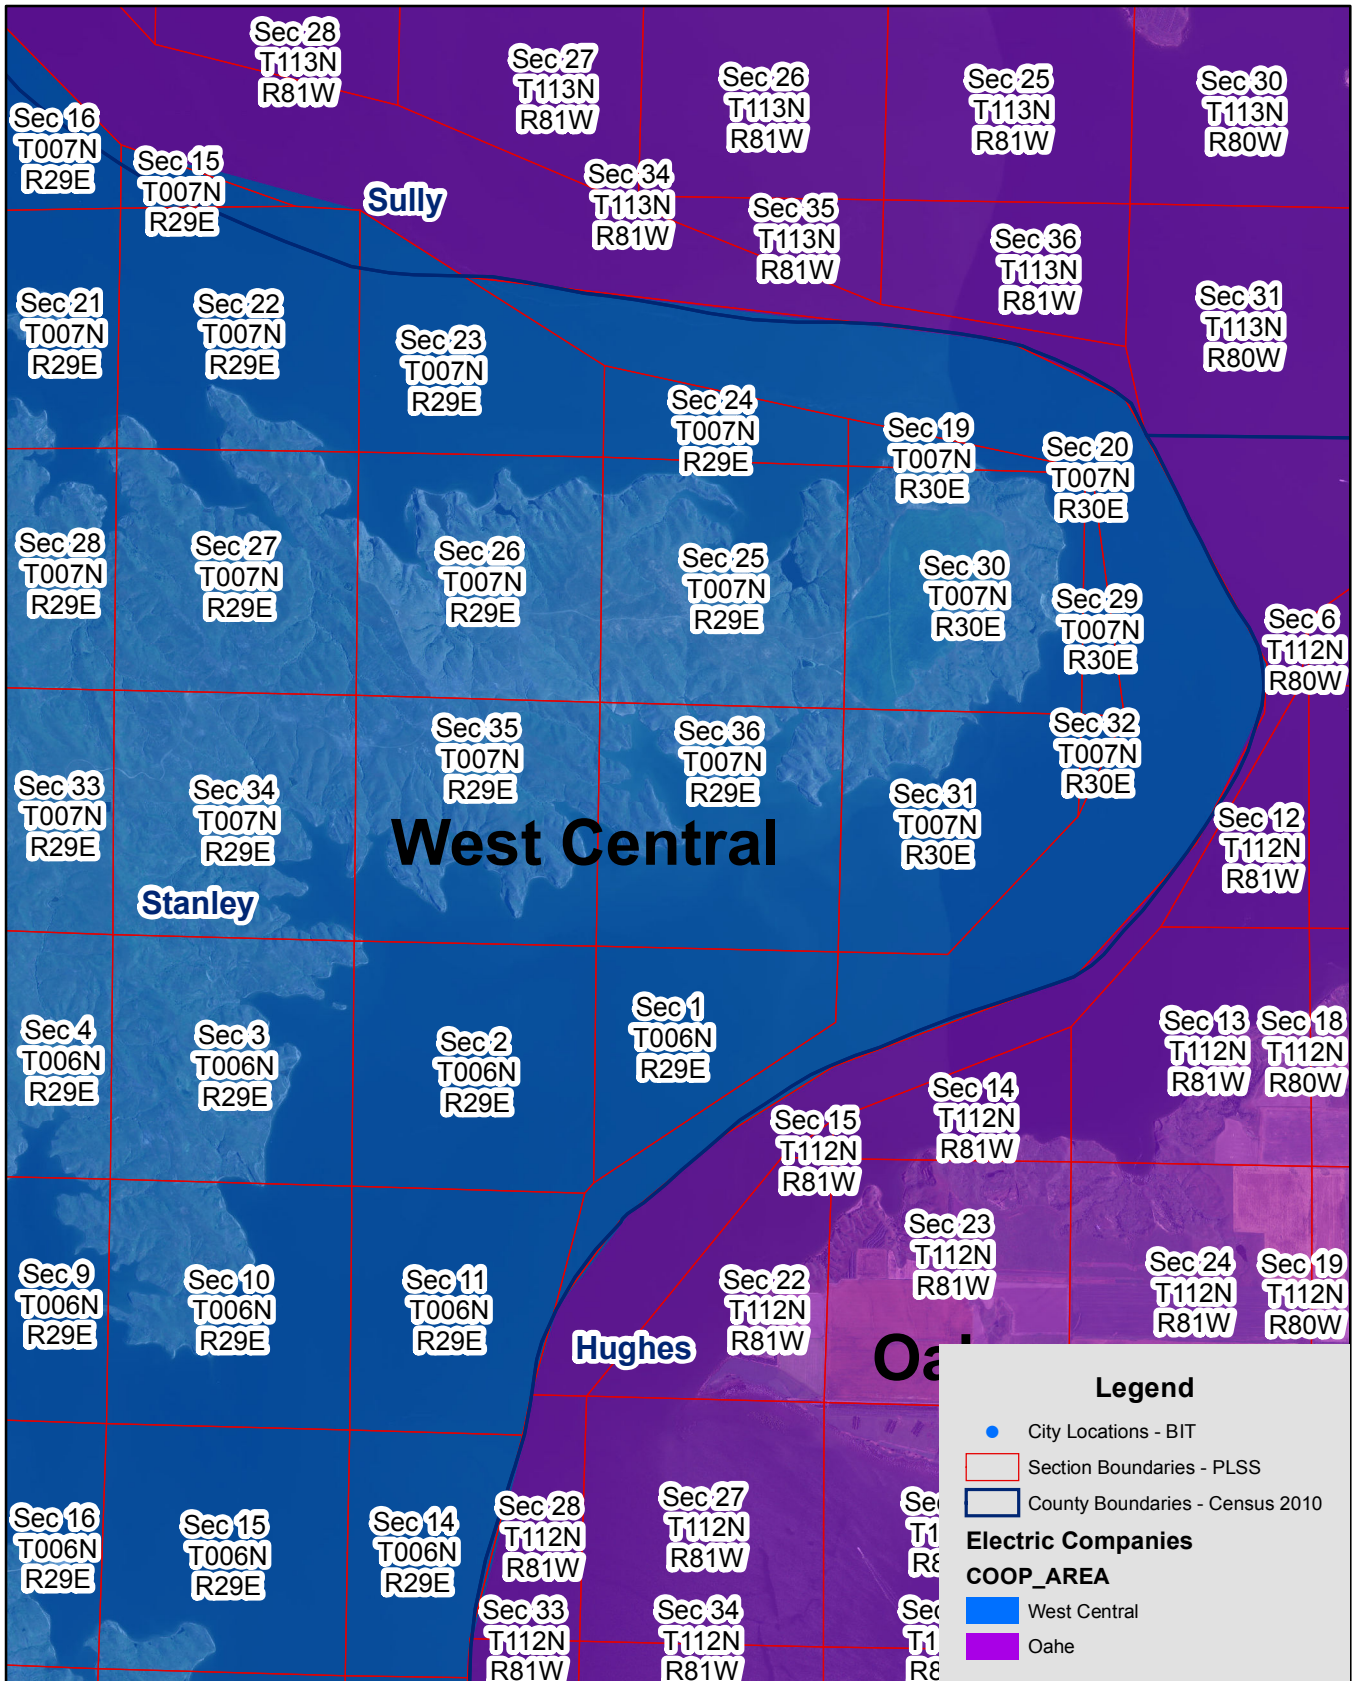

Exhibit B

Oahe & West Central Electric Service Territory Boundary

Page 1 of 18

Exhibit B

Oahe & West Central Electric Service Territory Boundary

Page 2 of 18

Exhibit B

Oahe & West Central Electric Service Territory Boundary

Page 3 of 18

Exhibit B

Oahe & West Central Electric Service Territory Boundary

Page 4 of 18

Exhibit B

Oahe & West Central Electric Service Territory Boundary

Page 5 of 18

Exhibit B

Oahe & West Central Electric Service Territory Boundary

Page 6 of 18

Exhibit B

Oahe & West Central Electric Service Territory Boundary

Page 7 of 18

Exhibit B

Oahe & West Central Electric Service Territory Boundary

Page 8 of 18

Exhibit B

Oahe & West Central Electric Service Territory Boundary

Page 9 of 18

Exhibit B

Oahe & West Central Electric Service Territory Boundary

Page 10 of 18

Exhibit B