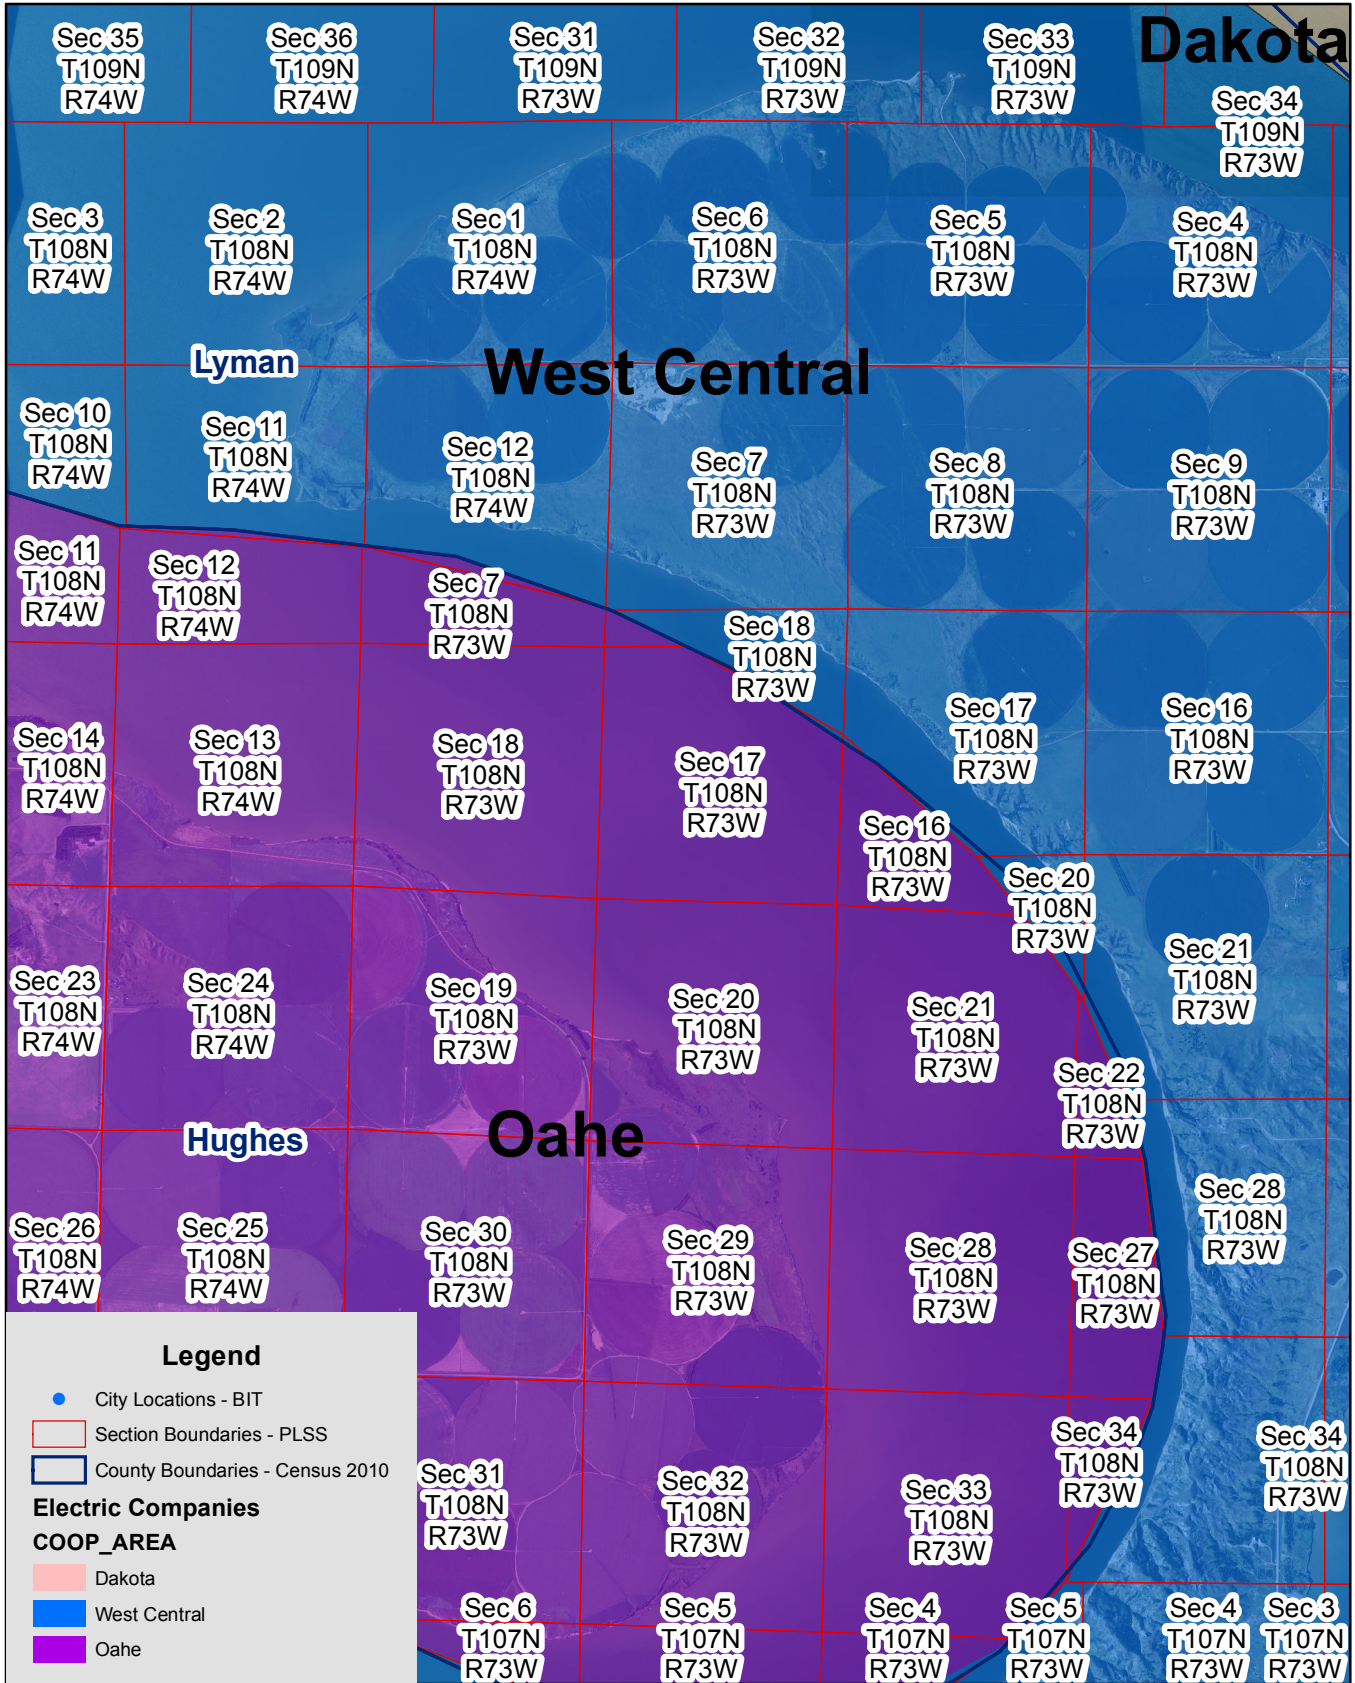

Exhibit B

Oahe & West Central Electric Service Territory Boundary

Page 1 of 18

Exhibit B

Oahe & West Central Electric Service Territory Boundary

Page 2 of 18

Exhibit B

Oahe & West Central Electric Service Territory Boundary

Page 3 of 18

Exhibit B

Oahe & West Central Electric Service Territory Boundary

Page 4 of 18

Exhibit B

Oahe & West Central Electric Service Territory Boundary

Page 5 of 18

Exhibit B

Page 13 of 18

Exhibit B

Oahe & West Central Electric Service Territory Boundary

Page 14 of 18

Exhibit B

Oahe & West Central Electric Service Territory Boundary

Page 15 of 18

Exhibit B

Oahe & West Central Electric Service Territory Boundary

Page 16 of 18

Exhibit B

Oahe & West Central Electric Service Territory Boundary

Page 17 of 18

Exhibit B

Oahe & West Central Electric Service Territory Boundary