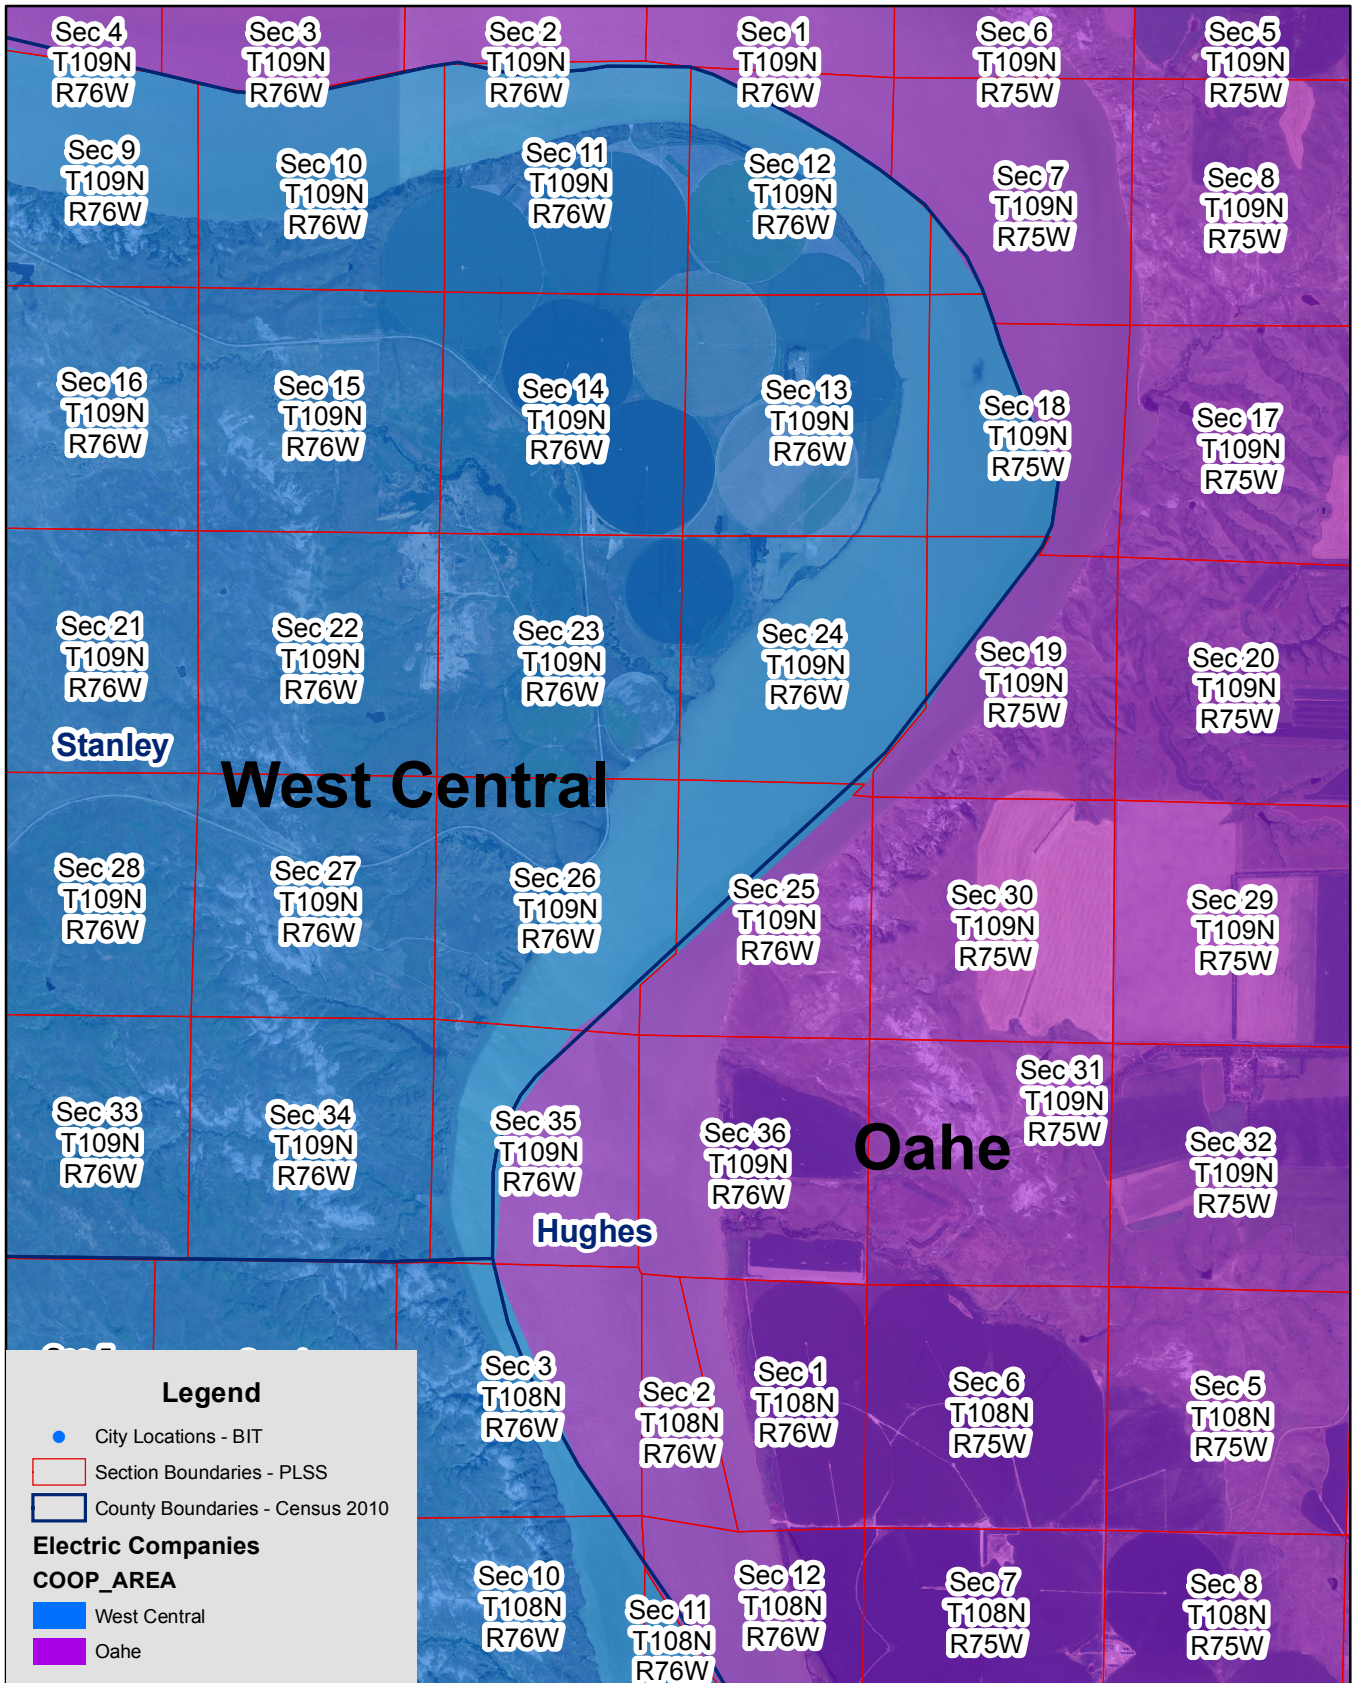

Exhibit B

Oahe & West Central Electric Service Territory Boundary

Page 1 of 18

Exhibit B

Oahe & West Central Electric Service Territory Boundary

Page 2 of 18

Exhibit B

Oahe & West Central Electric Service Territory Boundary

Page 8 of 18

Exhibit B

Oahe & West Central Electric Service Territory Boundary

Page 9 of 18

Exhibit B

Oahe & West Central Electric Service Territory Boundary

Page 10 of 18

Exhibit B

Oahe & West Central Electric Service Territory Boundary

Page 11 of 18

Exhibit B

Oahe & West Central Electric Service Territory Boundary

Page 12 of 18

Exhibit B

Oahe & West Central Electric Service Territory Boundary

Page 13 of 18

Exhibit B

Oahe & West Central Electric Service Territory Boundary

Page 14 of 18

Exhibit B

Oahe & West Central Electric Service Territory Boundary

Page 15 of 18

Exhibit B