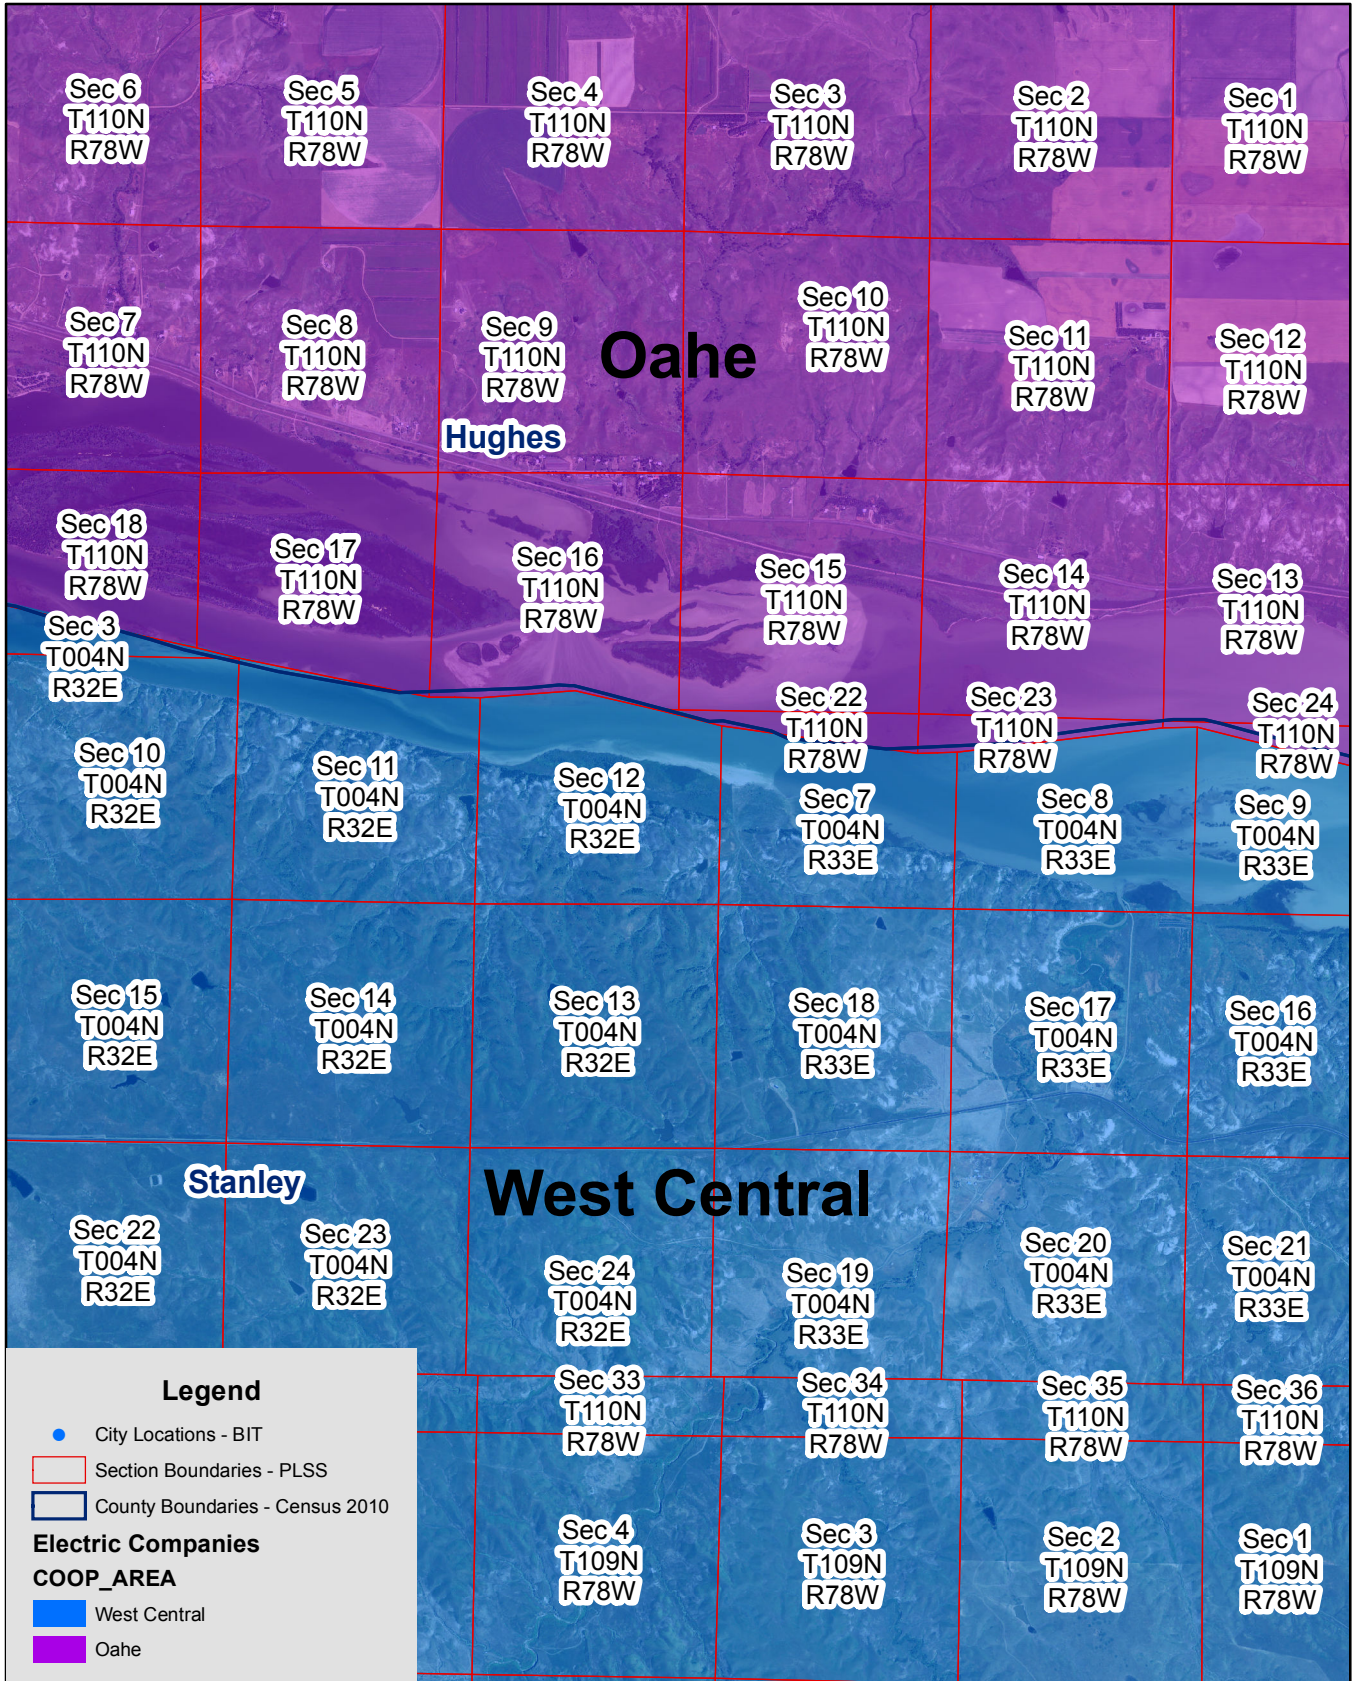

Exhibit B

Oahe & West Central Electric Service Territory Boundary

Page 1 of 18

Exhibit B

Oahe & West Central Electric Service Territory Boundary

Page 2 of 18

Exhibit B

Oahe & West Central Electric Service Territory Boundary

Page 3 of 18

Exhibit B

Oahe & West Central Electric Service Territory Boundary

Page 4 of 18

Exhibit B

Oahe & West Central Electric Service Territory Boundary

Page 5 of 18

Exhibit B

Oahe & West Central Electric Service Territory Boundary

Page 6 of 18

Exhibit B

Oahe & West Central Electric Service Territory Boundary

Page 7 of 18

Exhibit B

Oahe & West Central Electric Service Territory Boundary

Page 8 of 18

Exhibit B

Oahe & West Central Electric Service Territory Boundary

Page 9 of 18

Exhibit B

Oahe & West Central Electric Service Territory Boundary

Page 10 of 18

Exhibit B