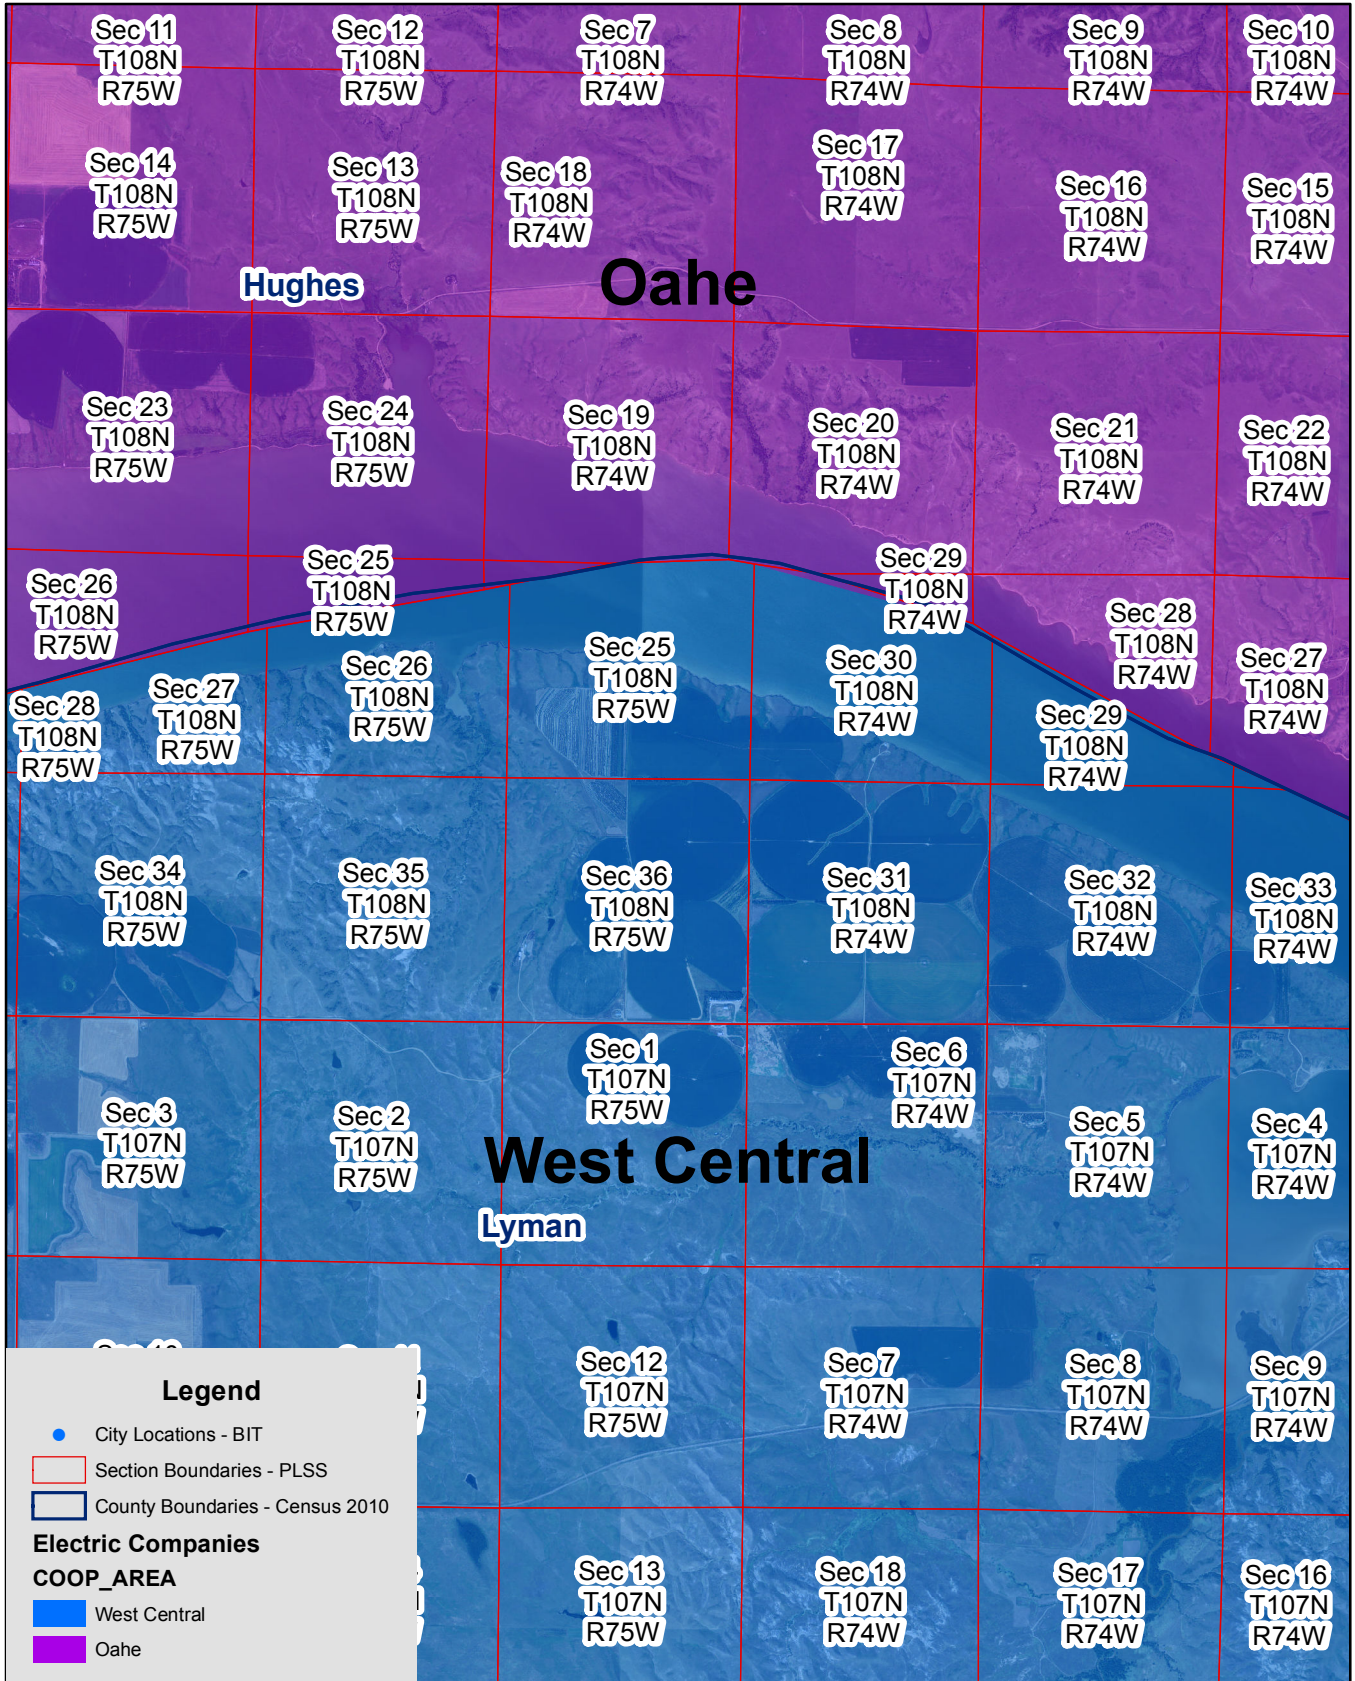

Exhibit B

Oahe & West Central Electric Service Territory Boundary

Page 1 of 18

Exhibit B

Oahe & West Central Electric Service Territory Boundary

Page 2 of 18

Exhibit B

Oahe & West Central Electric Service Territory Boundary

Page 8 of 18

Exhibit B

Oahe & West Central Electric Service Territory Boundary

Page 9 of 18

Exhibit B

Oahe & West Central Electric Service Territory Boundary

Page 10 of 18

Exhibit B

Oahe & West Central Electric Service Territory Boundary

Page 11 of 18

Exhibit B

Oahe & West Central Electric Service Territory Boundary

Page 12 of 18

Exhibit B

Oahe & West Central Electric Service Territory Boundary

Page 13 of 18

Exhibit B

Oahe & West Central Electric Service Territory Boundary

Page 14 of 18

Exhibit B

Oahe & West Central Electric Service Territory Boundary

Page 15 of 18

Exhibit B