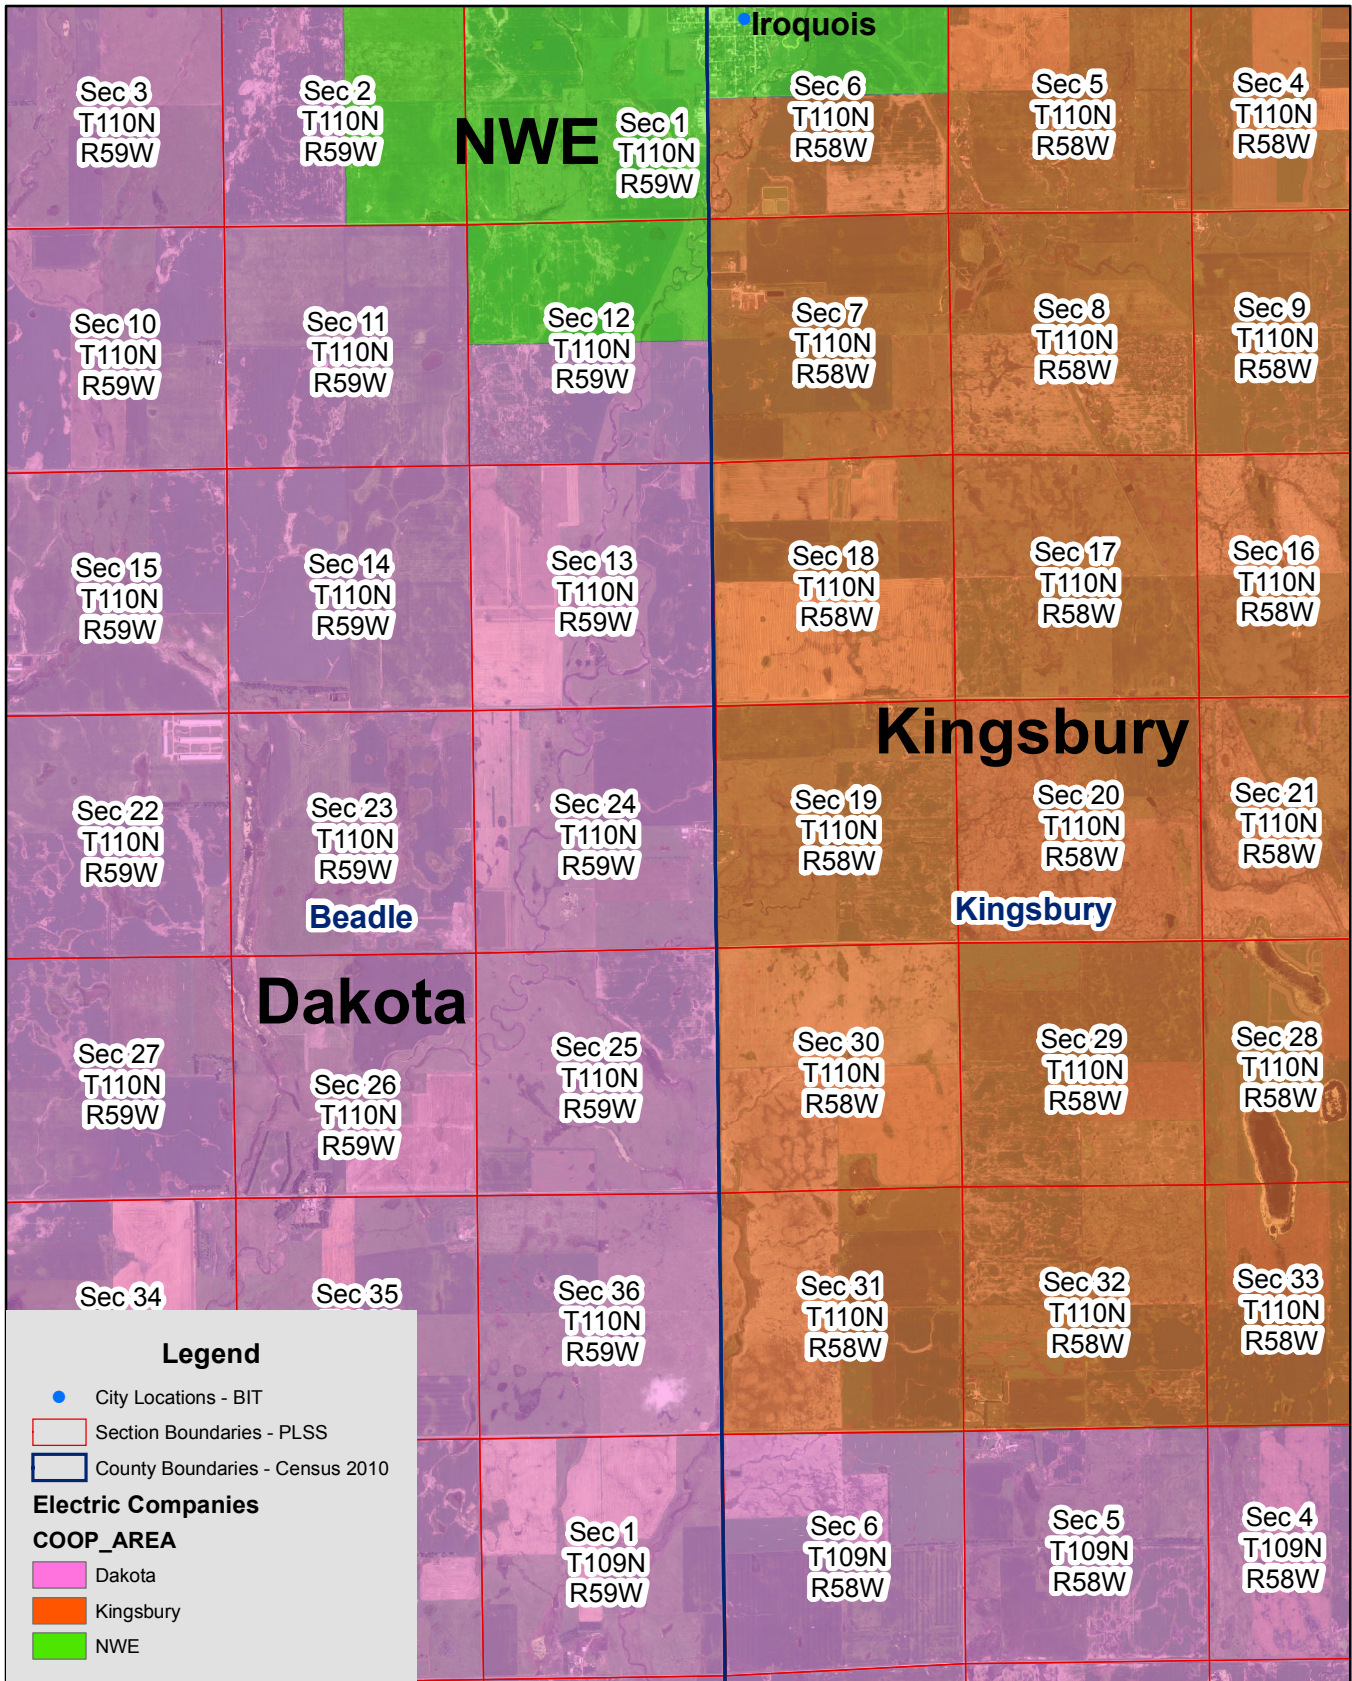

Exhibit B

Kingsbury and Dakota Electric Service Territory Boundary

Page 1 of 6

Exhibit B

Kingsbury and Dakota Electric Service Territory Boundary

Page 2 of 6

Exhibit B

Kingsbury and Dakota Electric Service Territory Boundary

Page 3 of 6

Exhibit B

Kingsbury and Dakota Electric Service Territory Boundary

Page 4 of 6

Exhibit B

Kingsbury and Dakota Electric Service Territory Boundary

Page 5 of 6

Exhibit B

Kingsbury and Dakota Electric Service Territory Boundary

Page 6 of 6