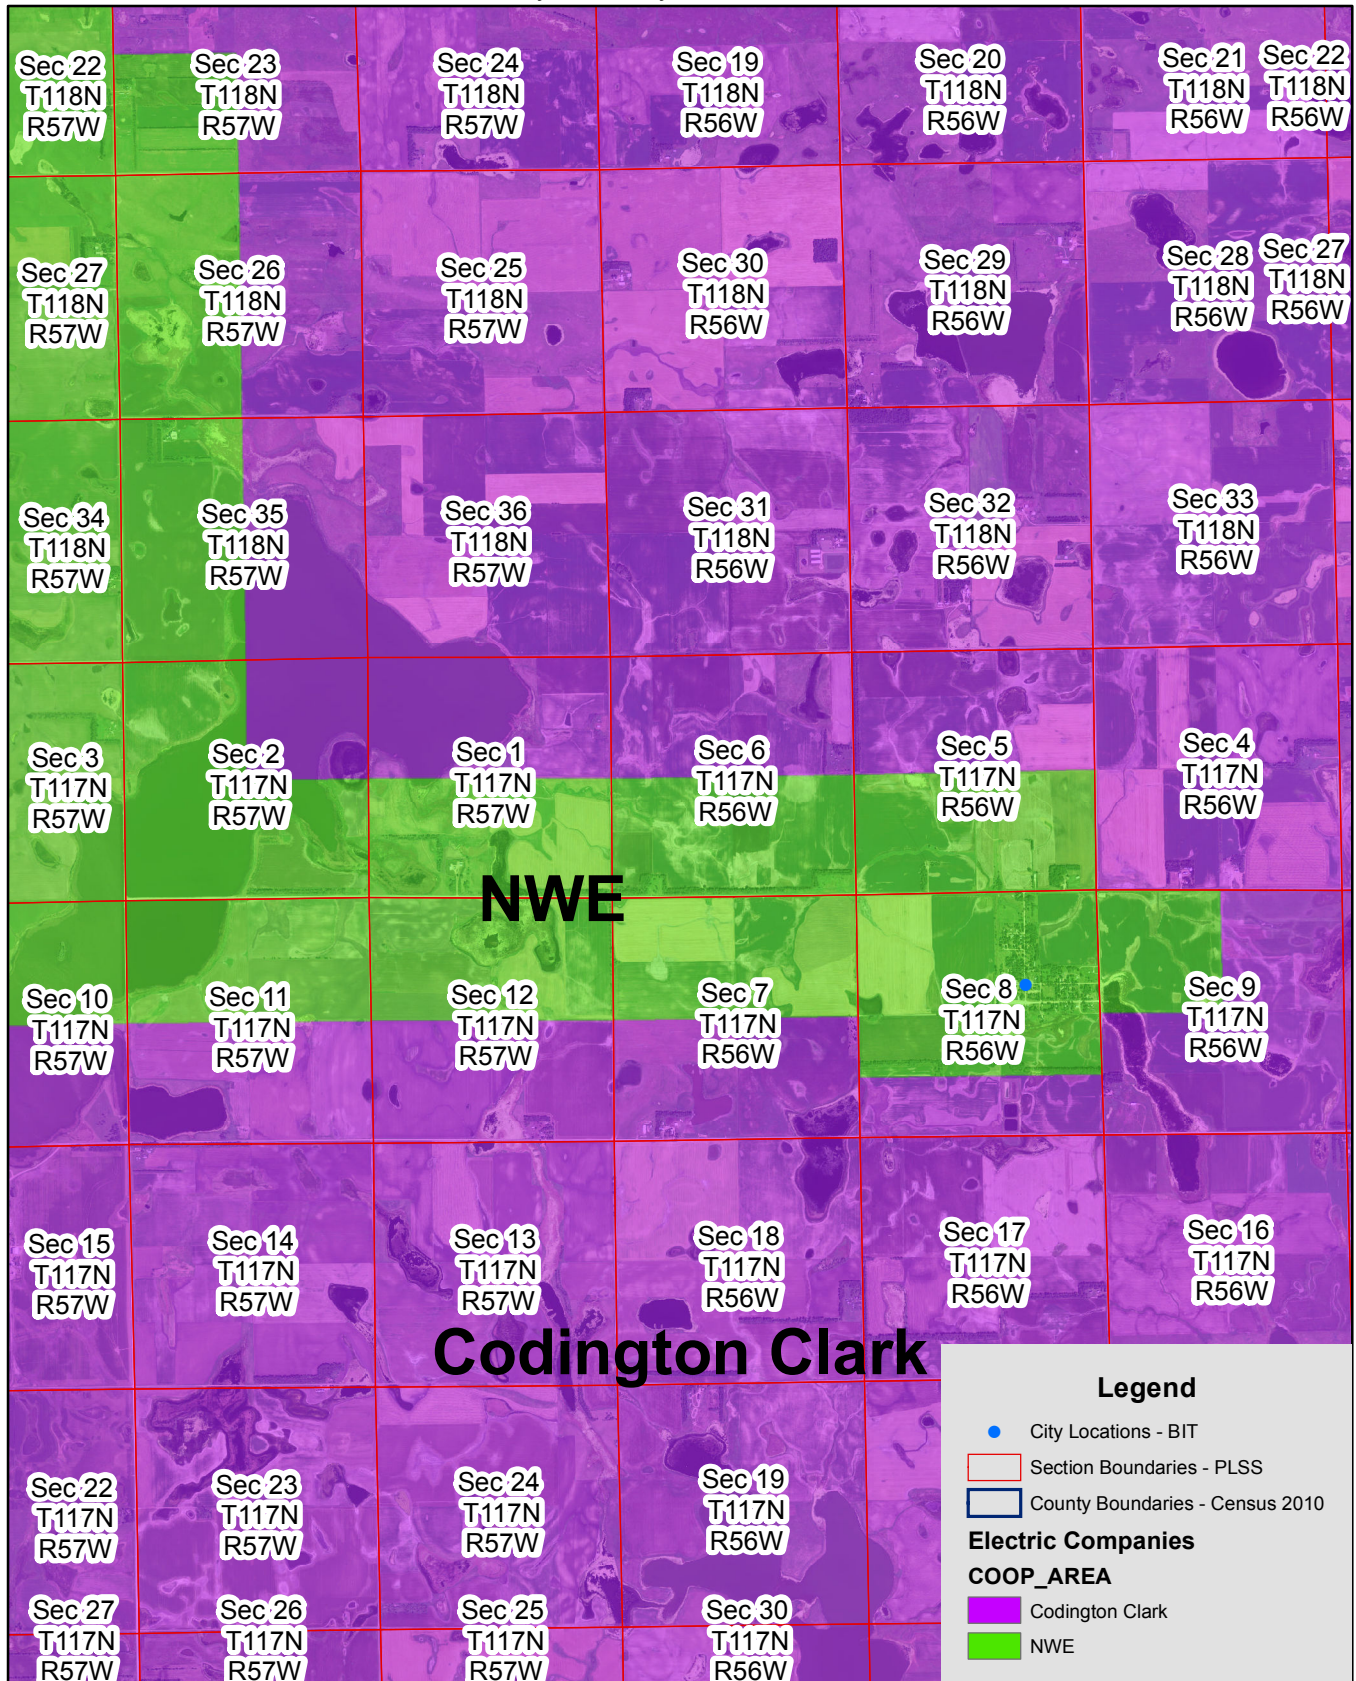

Exhibit C

Codington-Clark and NWE Electric Service Territory Boundary

Page 1 of 7

Garden City & Bradley & Wallace & Florence

Exhibit C

Codington-Clark and NWE Electric Service Territory Boundary

Page 2 of 7

Garden City & Bradley & Wallace & Florence

Exhibit C

Codington-Clark and NWE Electric Service Territory Boundary

Page 3 of 7

Garden City & Bradley & Wallace & Florence

Exhibit C

Codington-Clark and NWE Electric Service Territory Boundary

Page 4 of 7

Garden City & Bradley & Wallace & Florence

Exhibit C

Codington-Clark and NWE Electric Service Territory Boundary

Page 5 of 7

Garden City & Bradley & Wallace & Florence

Exhibit C

Codington-Clark and NWE Electric Service Territory Boundary

Page 6 of 7

Garden City & Bradley & Wallace & Florence

Exhibit C

Codington-Clark and NWE Electric Service Territory Boundary

Page 7 of 7

Garden City & Bradley & Wallace & Florence