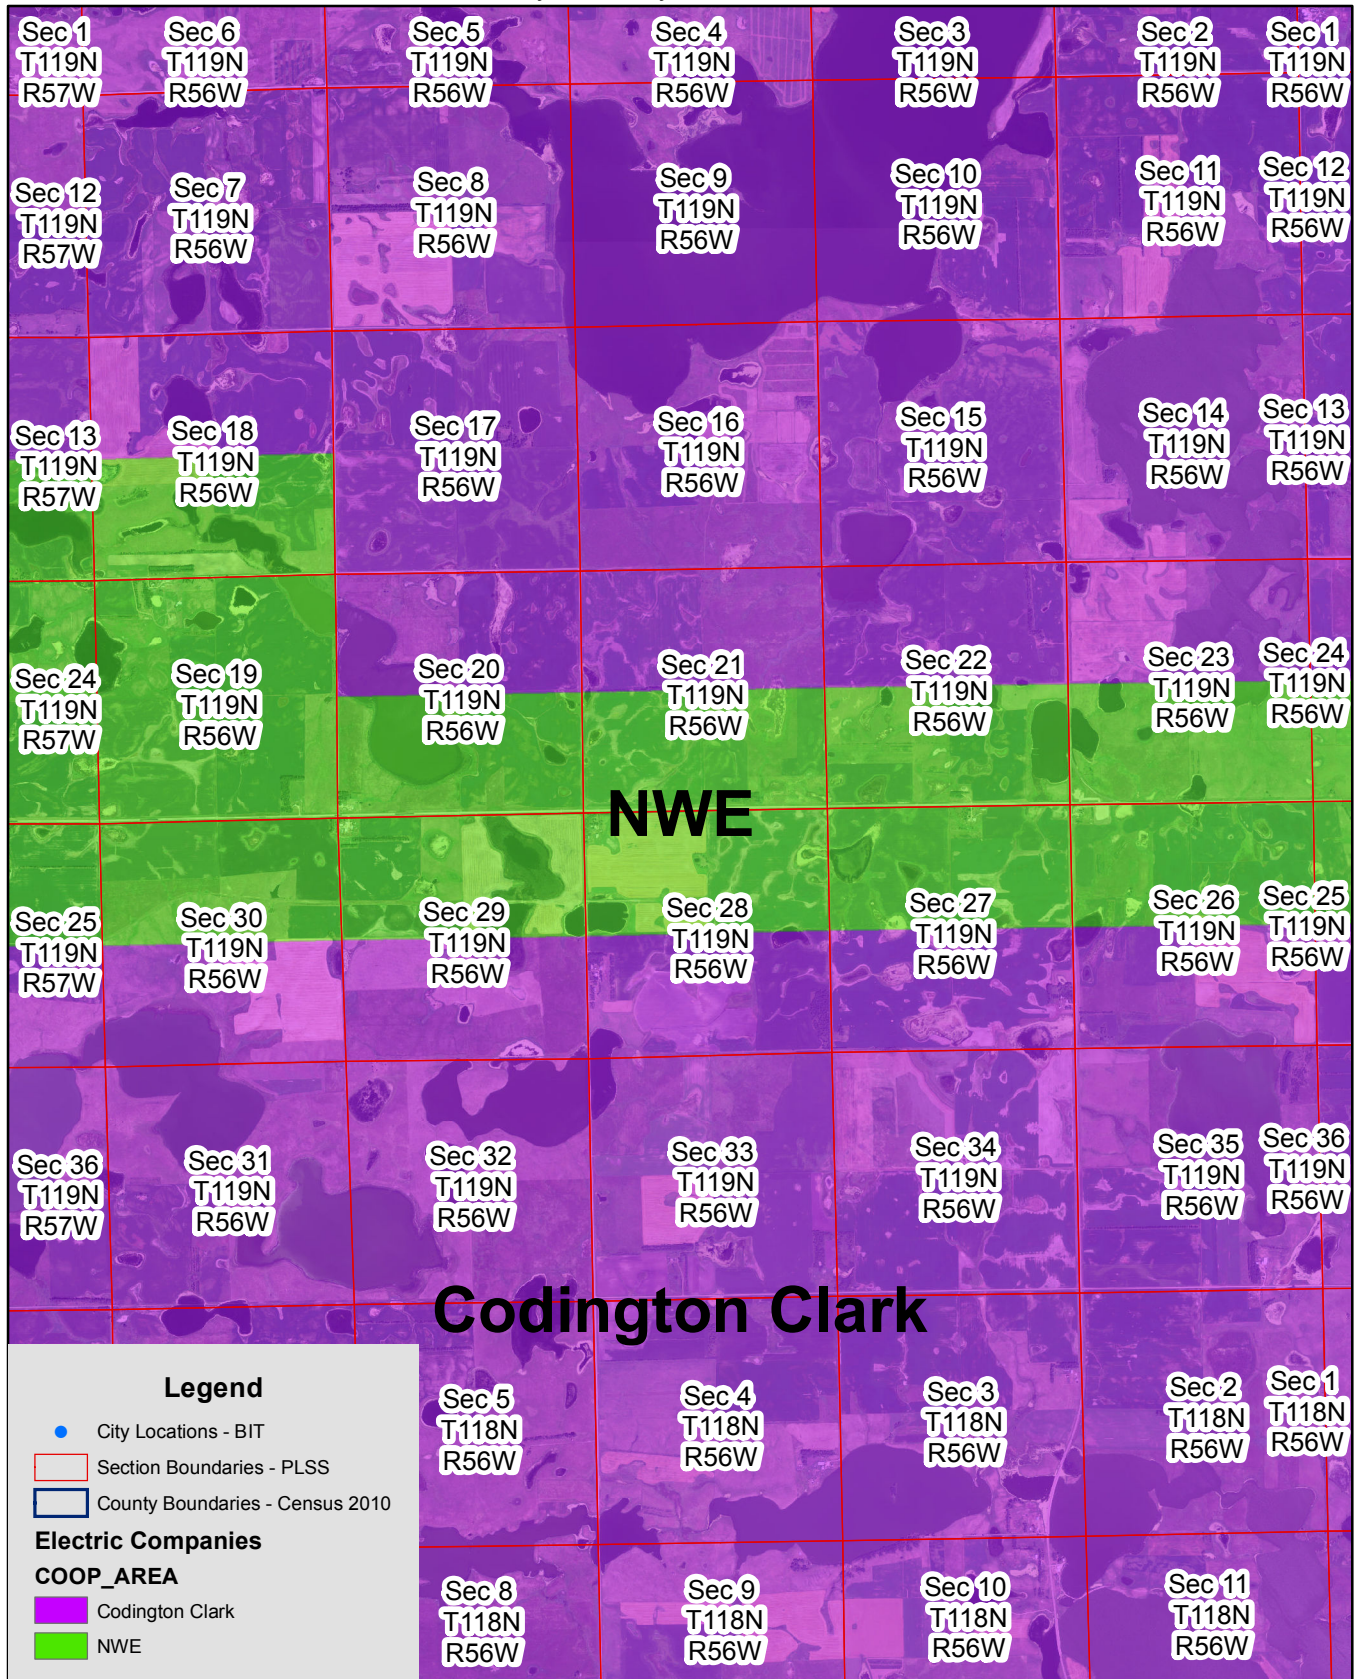

Exhibit C

Codington-Clark and NWE Electric Service Territory Boundary

Page 1 of 7

Garden City & Bradley & Wallace & Florence

Exhibit C

Codington-Clark and NWE Electric Service Territory Boundary

Page 2 of 7

Garden City & Bradley & Wallace & Florence

Exhibit C

Codington-Clark and NWE Electric Service Territory Boundary

Page 3 of 7

Garden City & Bradley & Wallace & Florence

Exhibit C

Codington-Clark and NWE Electric Service Territory Boundary

Page 4 of 7

Garden City & Bradley & Wallace & Florence

Exhibit C

Codington-Clark and NWE Electric Service Territory Boundary

Page 5 of 7

Garden City & Bradley & Wallace & Florence

Exhibit C

Codington-Clark and NWE Electric Service Territory Boundary

Page 6 of 7

Garden City & Bradley & Wallace & Florence

Exhibit C

Codington-Clark and NWE Electric Service Territory Boundary

Page 7 of 7

Garden City & Bradley & Wallace & Florence