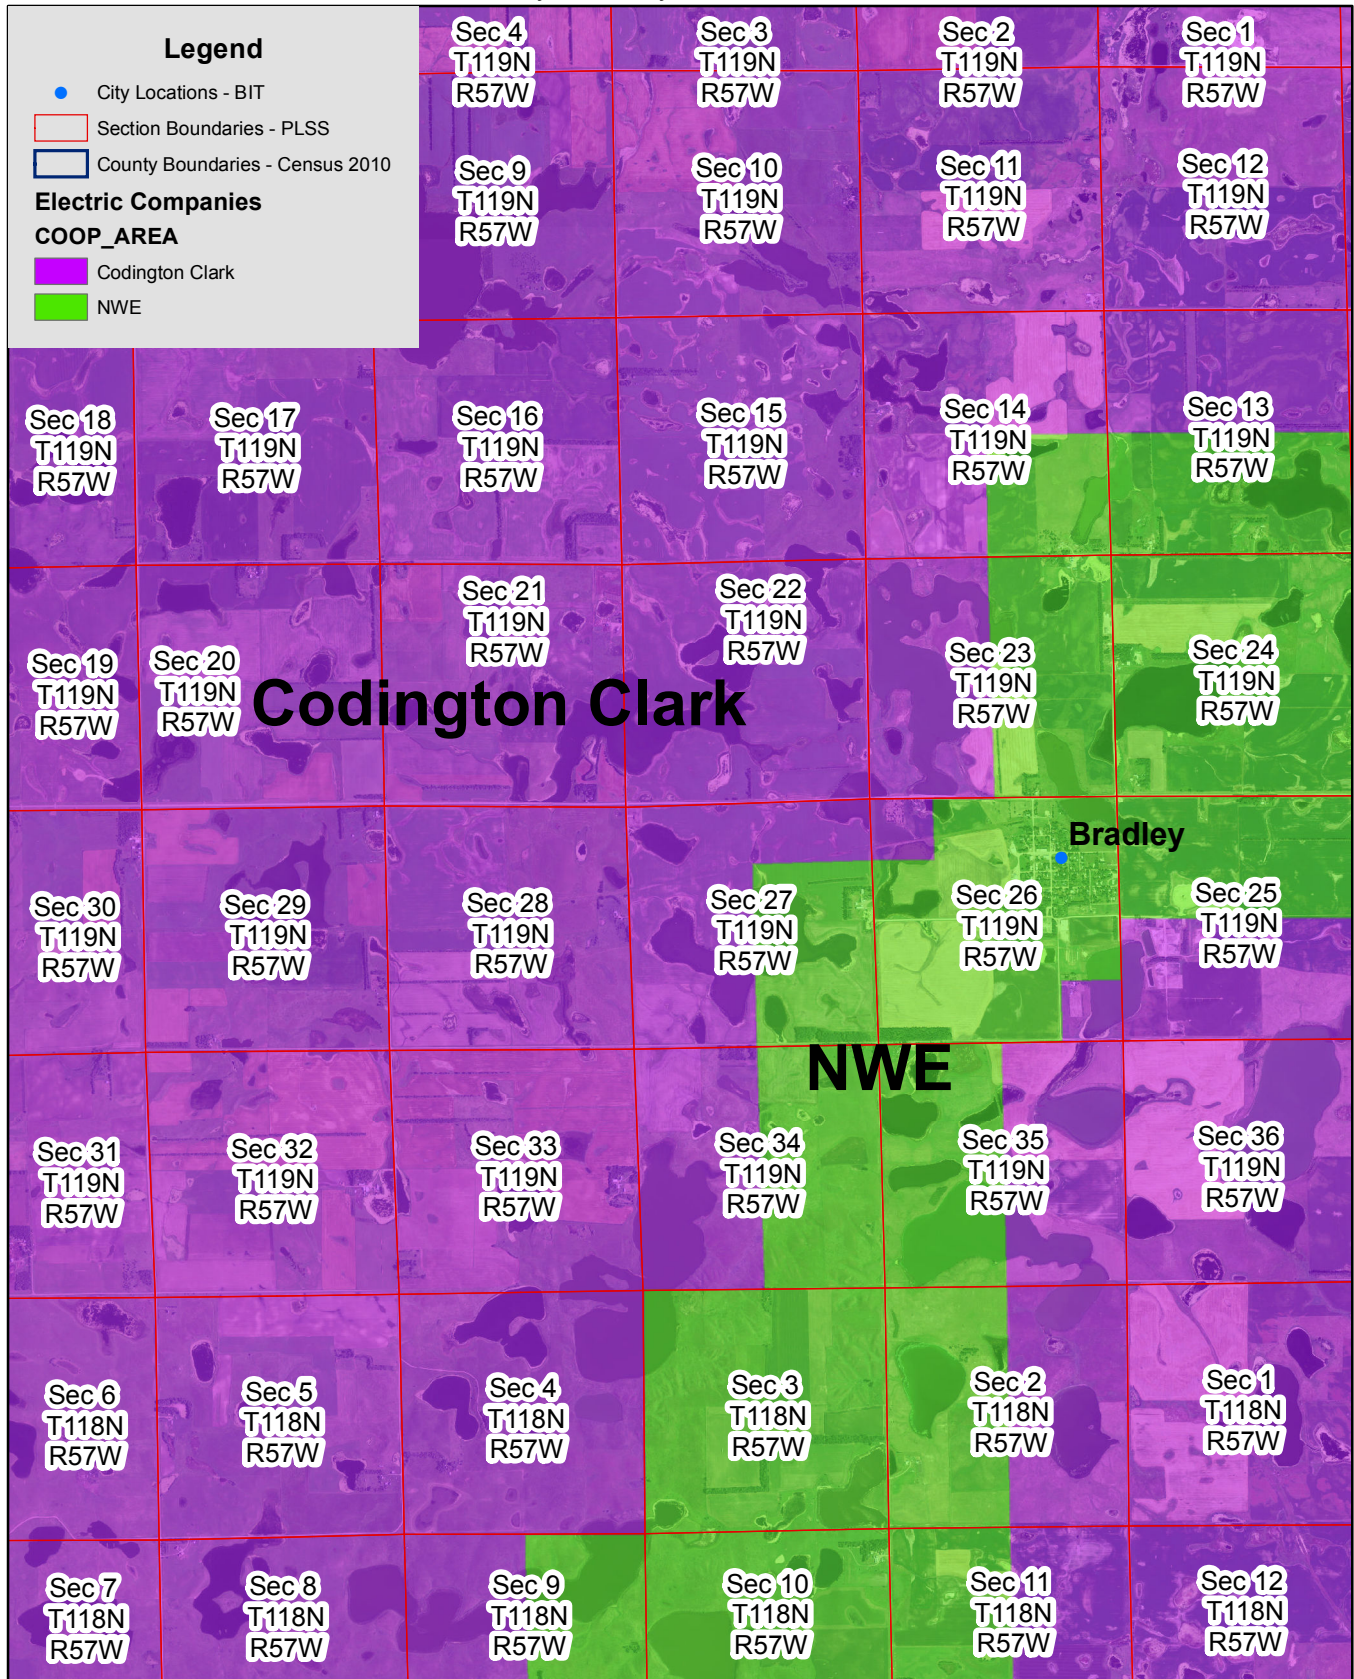

Exhibit C

Codington-Clark and NWE Electric Service Territory Boundary

Page 1 of 7

Garden City & Bradley & Wallace & Florence

Exhibit C

Codington-Clark and NWE Electric Service Territory Boundary

Page 2 of 7

Garden City & Bradley & Wallace & Florence

Exhibit C

Codington-Clark and NWE Electric Service Territory Boundary

Page 3 of 7

Garden City & Bradley & Wallace & Florence

Exhibit C

Codington-Clark and NWE Electric Service Territory Boundary

Page 4 of 7

Garden City & Bradley & Wallace & Florence

Exhibit C

Codington-Clark and NWE Electric Service Territory Boundary

Page 5 of 7

Garden City & Bradley & Wallace & Florence

Exhibit C

Codington-Clark and NWE Electric Service Territory Boundary

Page 6 of 7

Garden City & Bradley & Wallace & Florence

Exhibit C

Codington-Clark and NWE Electric Service Territory Boundary

Page 7 of 7

Garden City & Bradley & Wallace & Florence