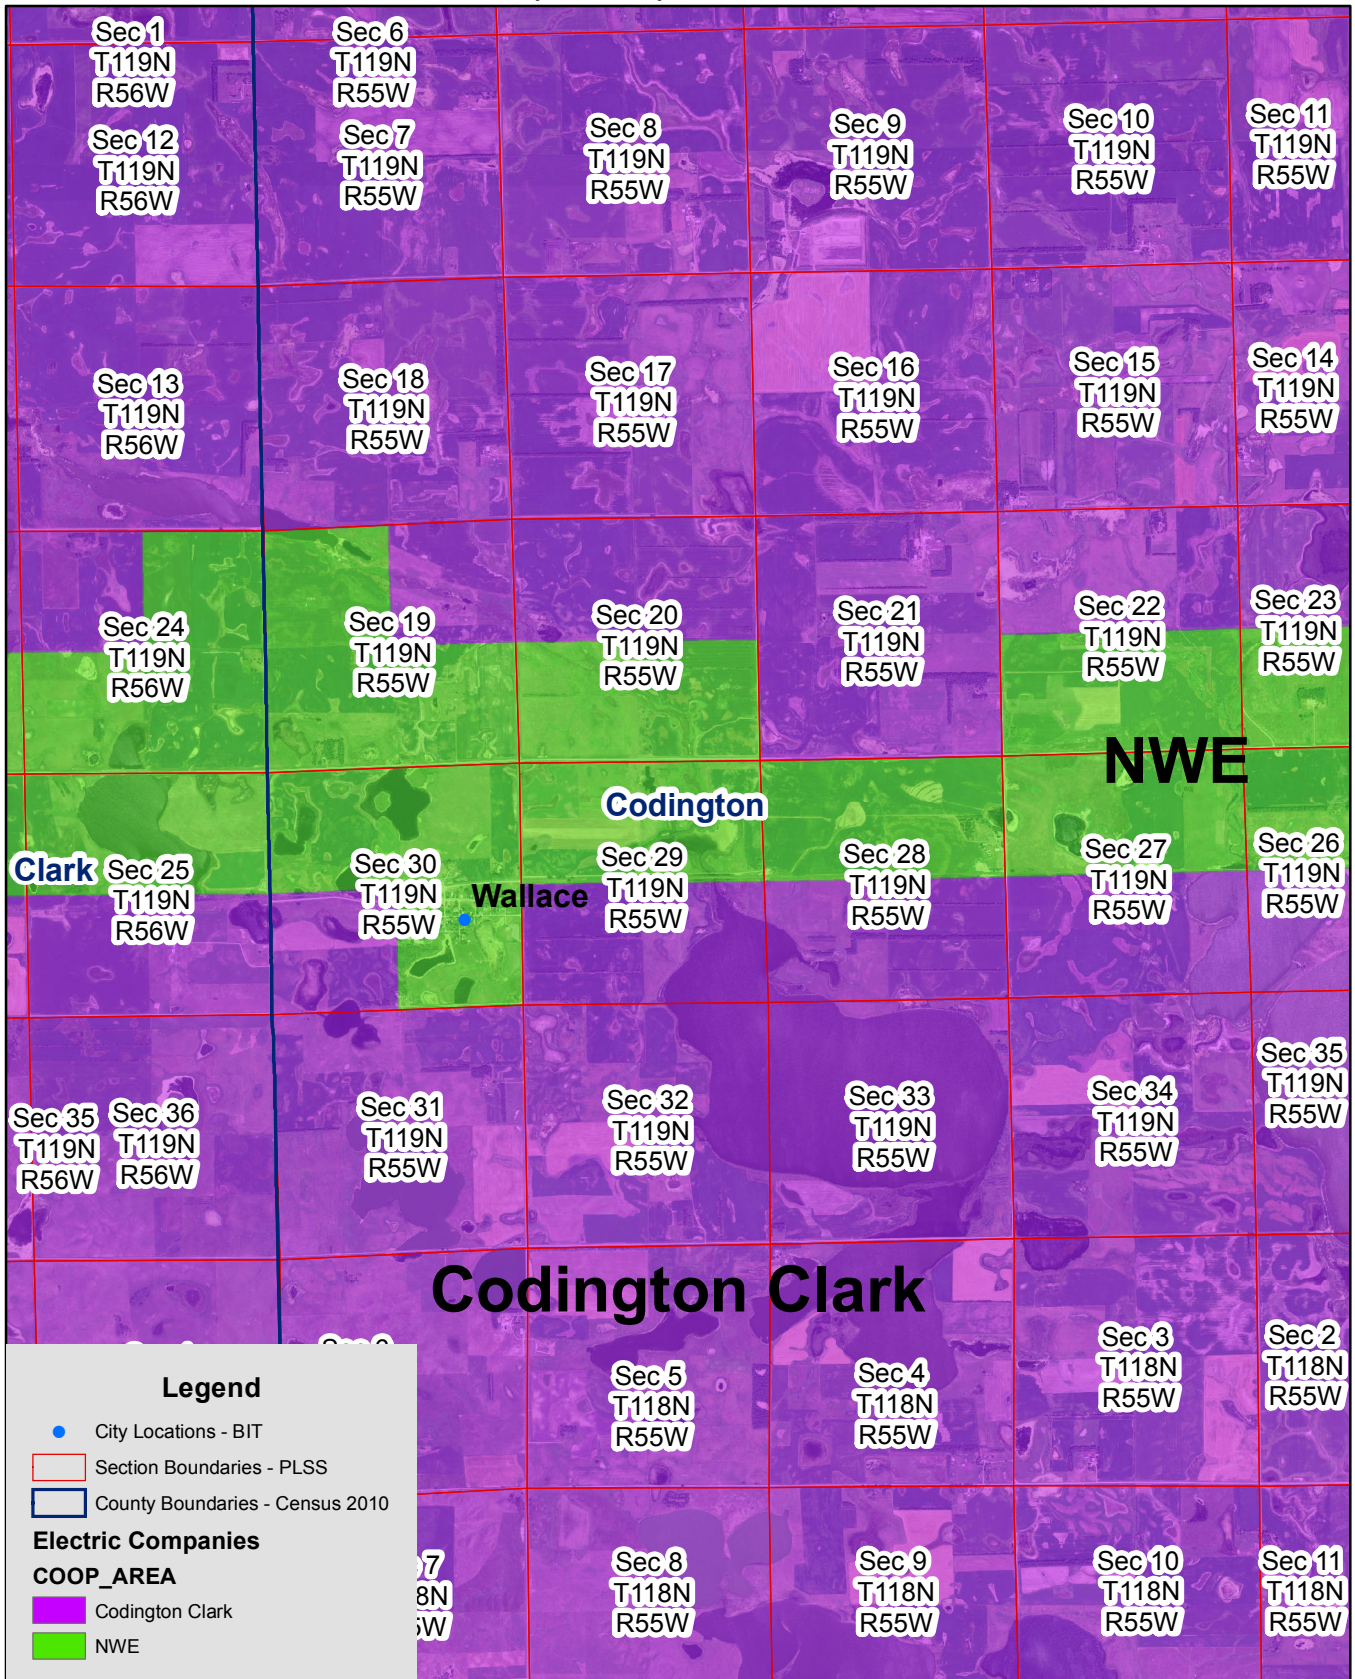

Exhibit C

Codington-Clark and NWE Electric Service Territory Boundary

Page 1 of 7

Garden City & Bradley & Wallace & Florence

Exhibit C

Codington-Clark and NWE Electric Service Territory Boundary

Page 2 of 7

Garden City & Bradley & Wallace & Florence

Exhibit C

Codington-Clark and NWE Electric Service Territory Boundary

Page 3 of 7

Garden City & Bradley & Wallace & Florence

Exhibit C

Codington-Clark and NWE Electric Service Territory Boundary

Page 4 of 7

Garden City & Bradley & Wallace & Florence

Exhibit C

Codington-Clark and NWE Electric Service Territory Boundary

Page 5 of 7

Garden City & Bradley & Wallace & Florence

Exhibit C

Codington-Clark and NWE Electric Service Territory Boundary

Page 6 of 7

Garden City & Bradley & Wallace & Florence

Exhibit C

Codington-Clark and NWE Electric Service Territory Boundary

Page 7 of 7

Garden City & Bradley & Wallace & Florence