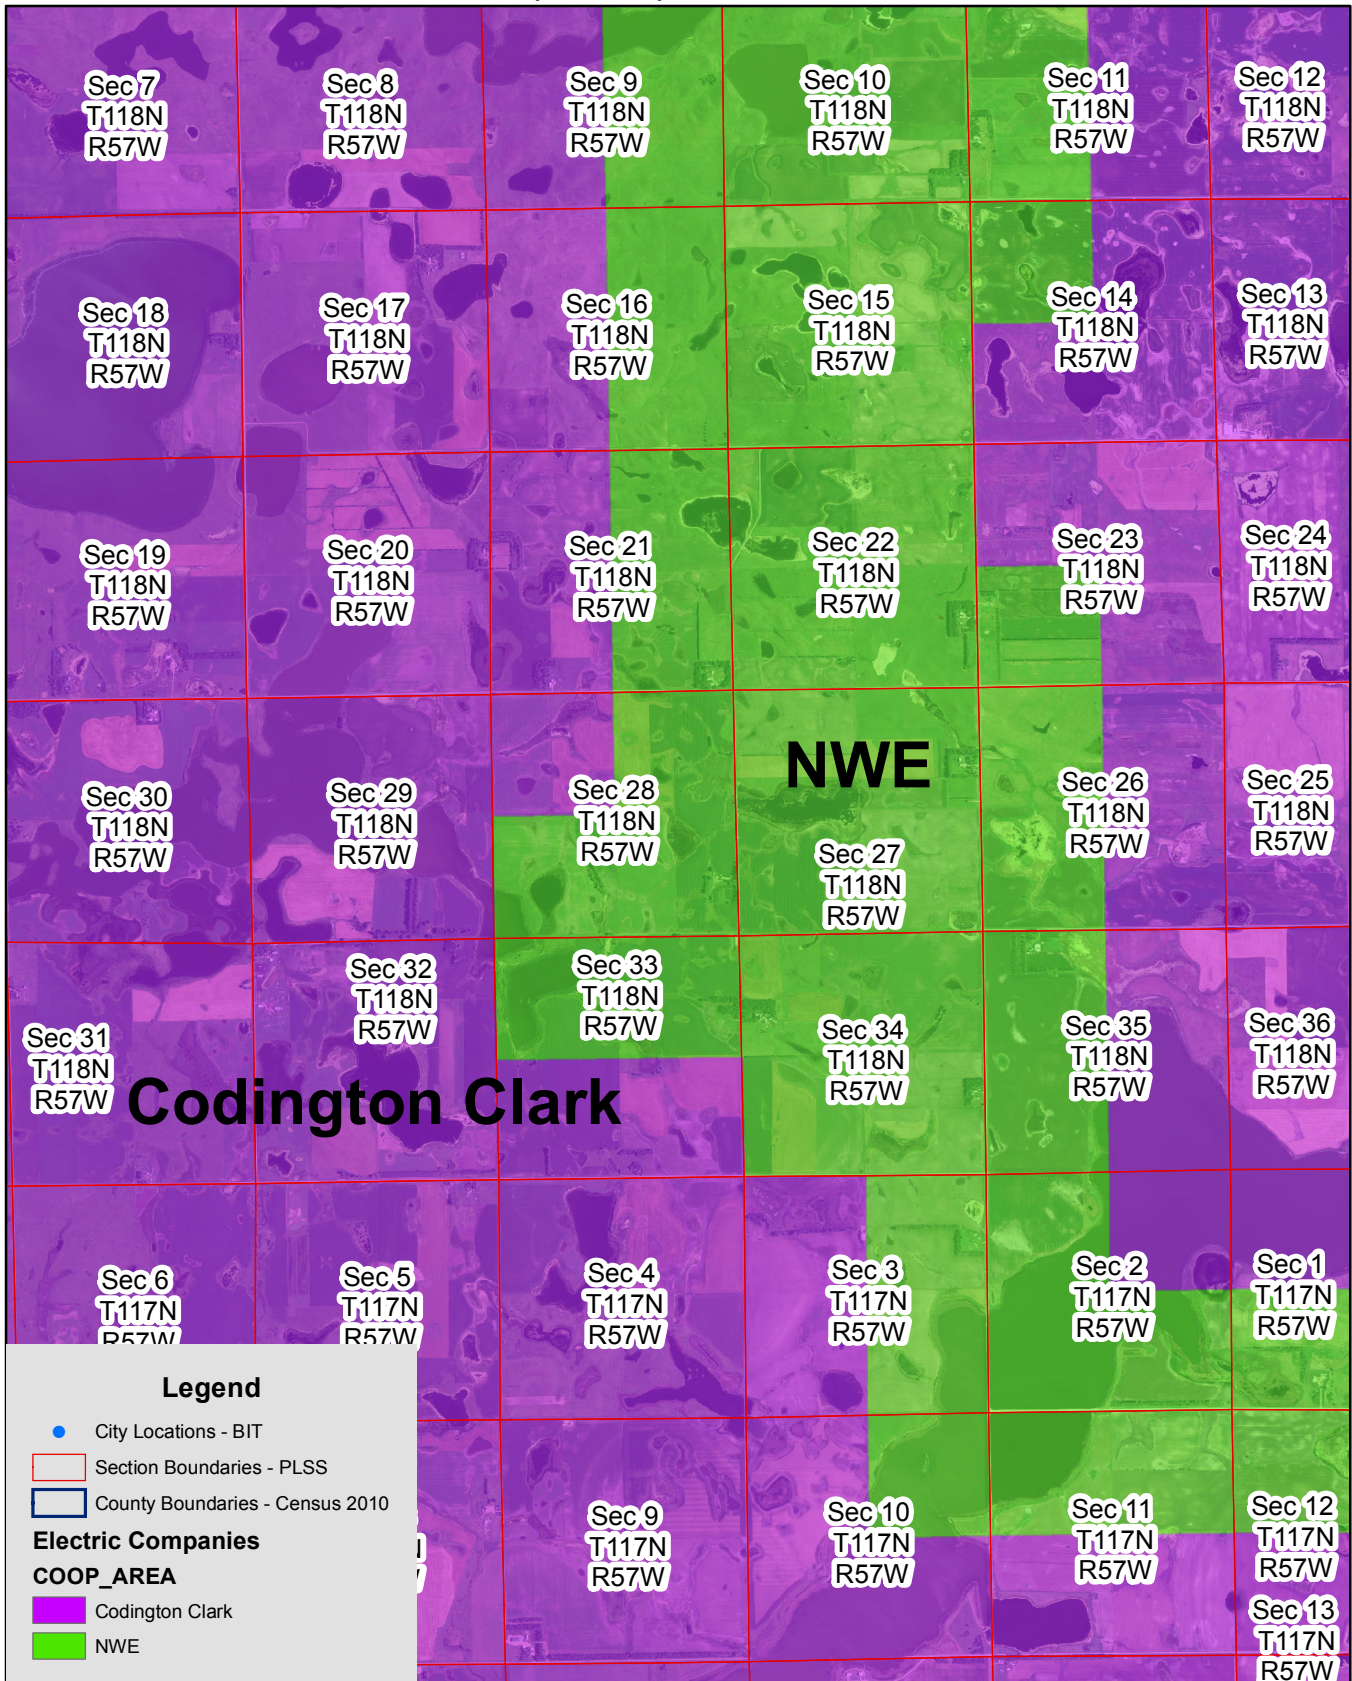

Exhibit C

Codington-Clark and NWE Electric Service Territory Boundary

Page 1 of 7

Garden City & Bradley & Wallace & Florence

Exhibit C

Codington-Clark and NWE Electric Service Territory Boundary

Page 2 of 7

Garden City & Bradley & Wallace & Florence

Exhibit C

Codington-Clark and NWE Electric Service Territory Boundary

Page 3 of 7

Garden City & Bradley & Wallace & Florence

Exhibit C

Codington-Clark and NWE Electric Service Territory Boundary

Page 4 of 7

Garden City & Bradley & Wallace & Florence

Exhibit C

Codington-Clark and NWE Electric Service Territory Boundary

Page 5 of 7

Garden City & Bradley & Wallace & Florence

Exhibit C

Codington-Clark and NWE Electric Service Territory Boundary

Page 6 of 7

Garden City & Bradley & Wallace & Florence

Exhibit C

Codington-Clark and NWE Electric Service Territory Boundary

Page 7 of 7

Garden City & Bradley & Wallace & Florence