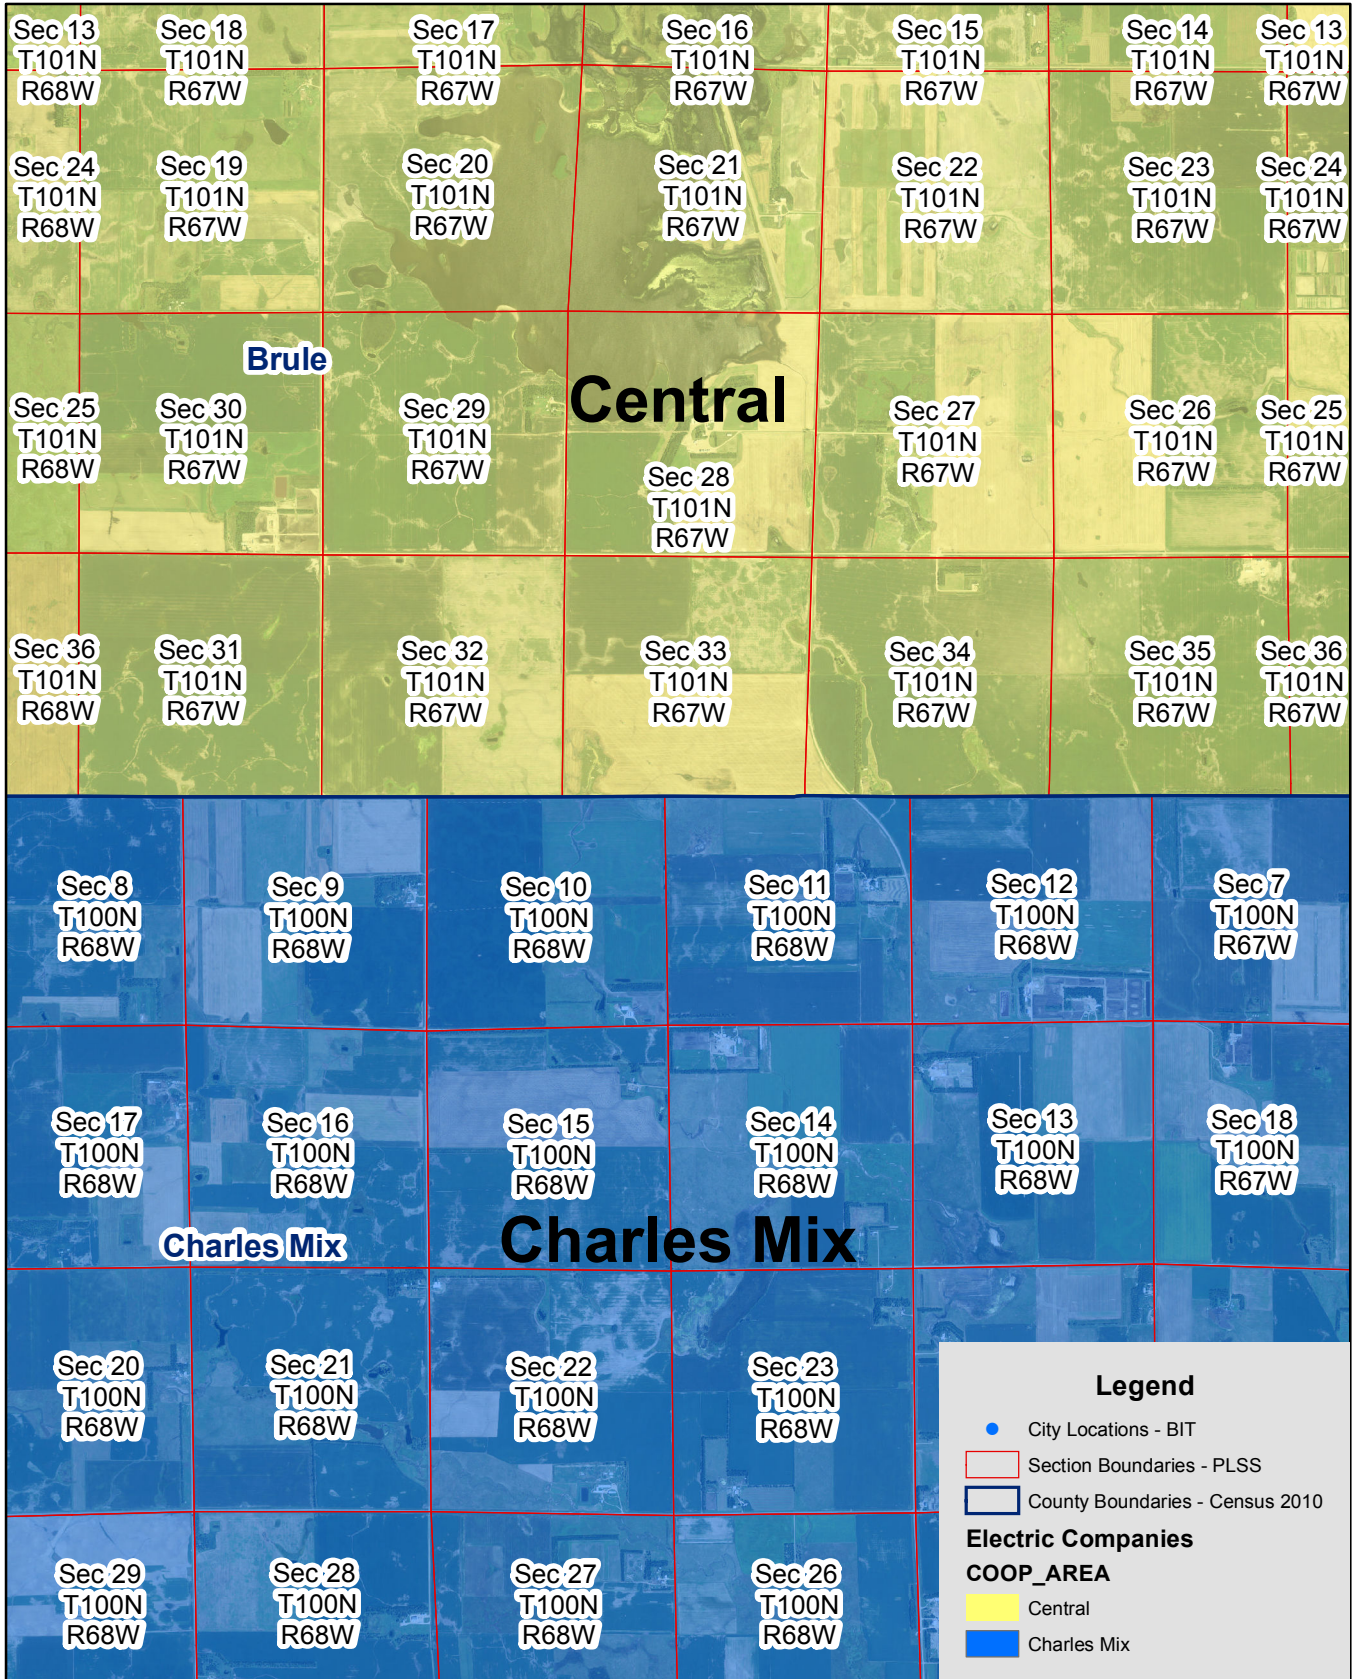

Exhibit B

Central & Charles Mix Electric Service Territory Boundary

Page 1 of 8

Exhibit B

Central & Charles Mix Electric Service Territory Boundary
Page 2 of 8

Exhibit B

Central & Charles Mix Electric Service Territory Boundary

Page 3 of 8

Exhibit B

Central & Charles Mix Electric Service Territory Boundary

Page 4 of 8

Exhibit B

Central & Charles Mix Electric Service Territory Boundary

Page 5 of 8

Exhibit B

Central & Charles Mix Electric Service Territory Boundary

Page 6 of 8

Exhibit B

Central & Charles Mix Electric Service Territory Boundary

Page 7 of 8

Exhibit B

Central & Charles Mix Electric Service Territory Boundary