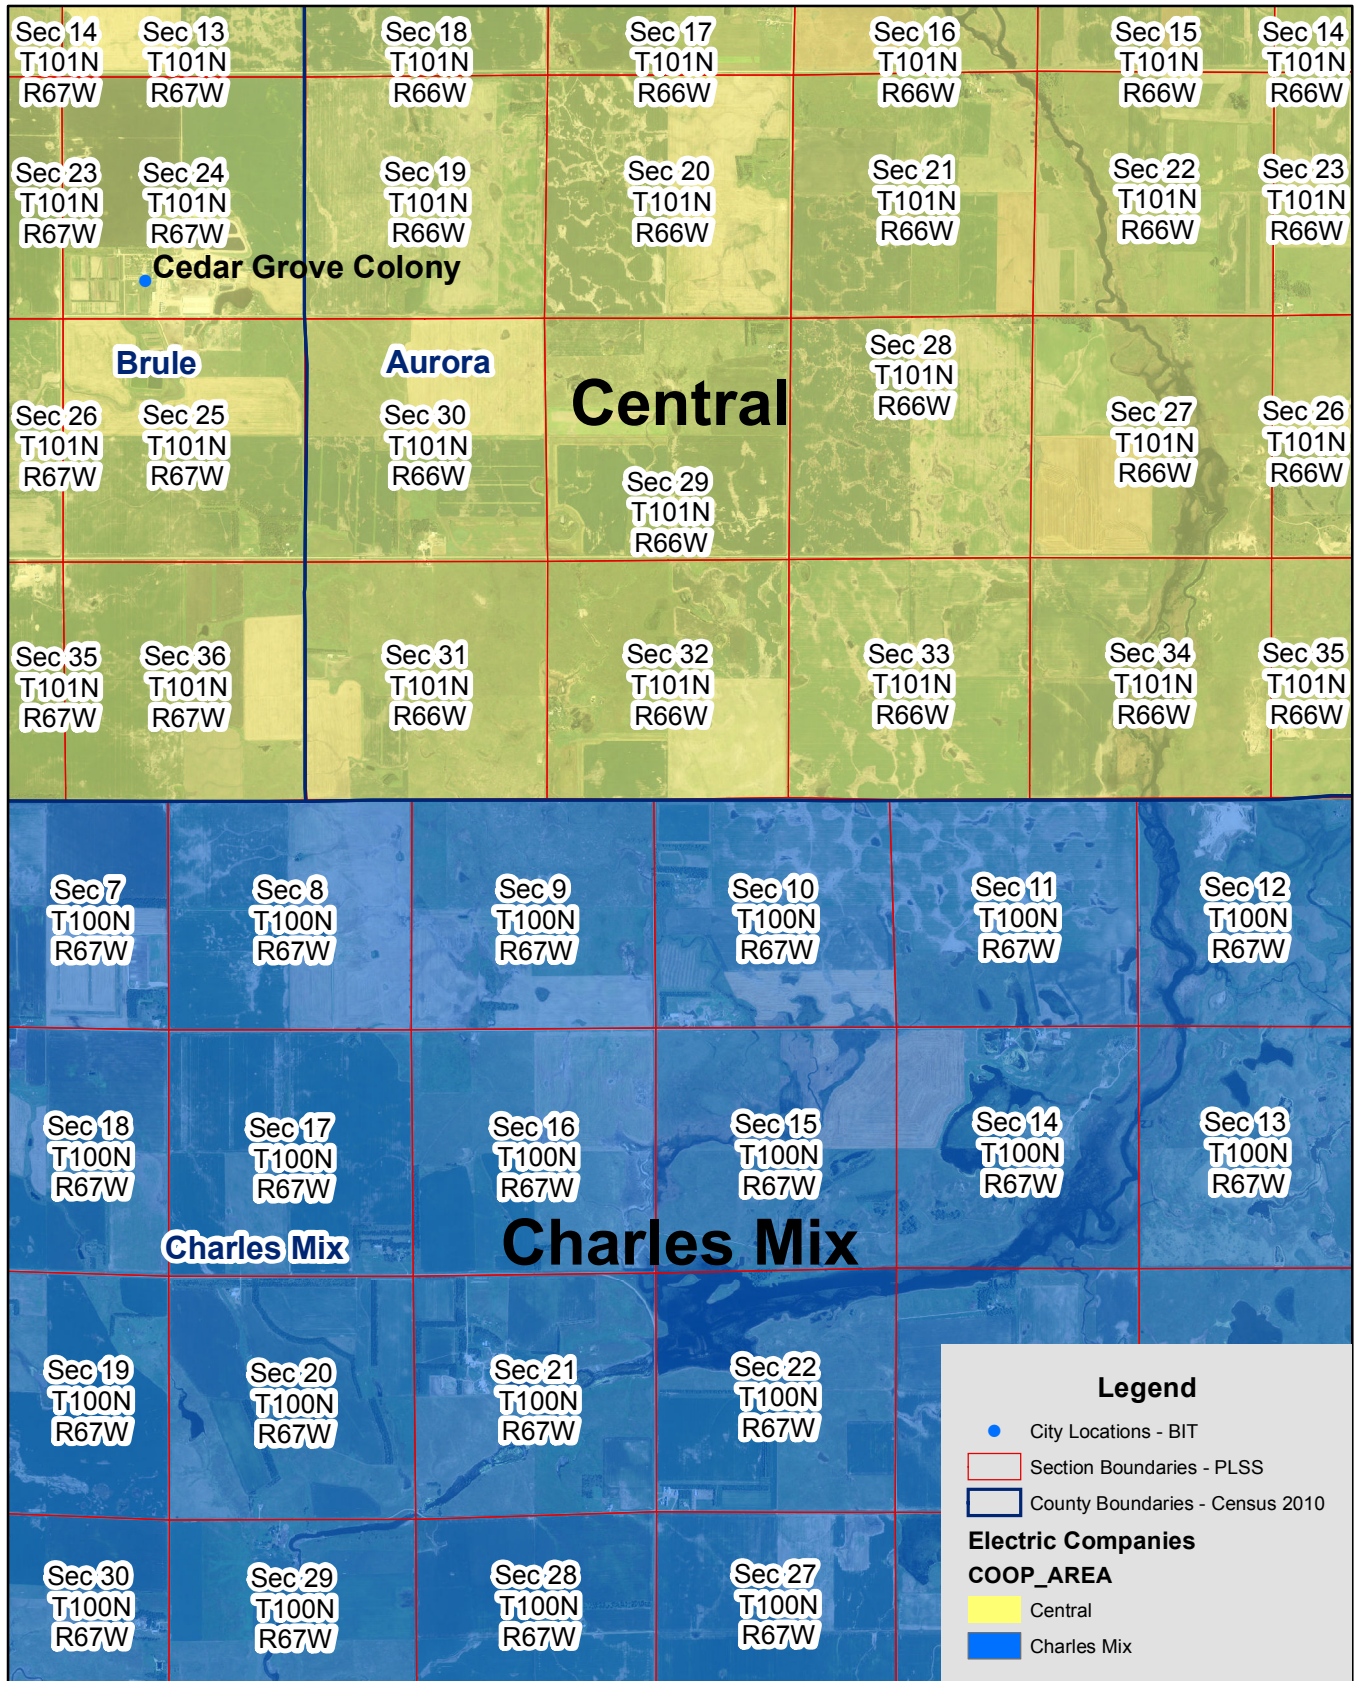

Exhibit B

Central & Charles Mix Electric Service Territory Boundary

Page 1 of 8

Exhibit B

Central & Charles Mix Electric Service Territory Boundary
Page 2 of 8

Exhibit B

Central & Charles Mix Electric Service Territory Boundary

Page 3 of 8

Exhibit B

Central & Charles Mix Electric Service Territory Boundary

Page 4 of 8

Exhibit B

Central & Charles Mix Electric Service Territory Boundary

Page 5 of 8

Exhibit B

Central & Charles Mix Electric Service Territory Boundary

Page 6 of 8

Exhibit B

Central & Charles Mix Electric Service Territory Boundary

Page 7 of 8

Exhibit B

Central & Charles Mix Electric Service Territory Boundary