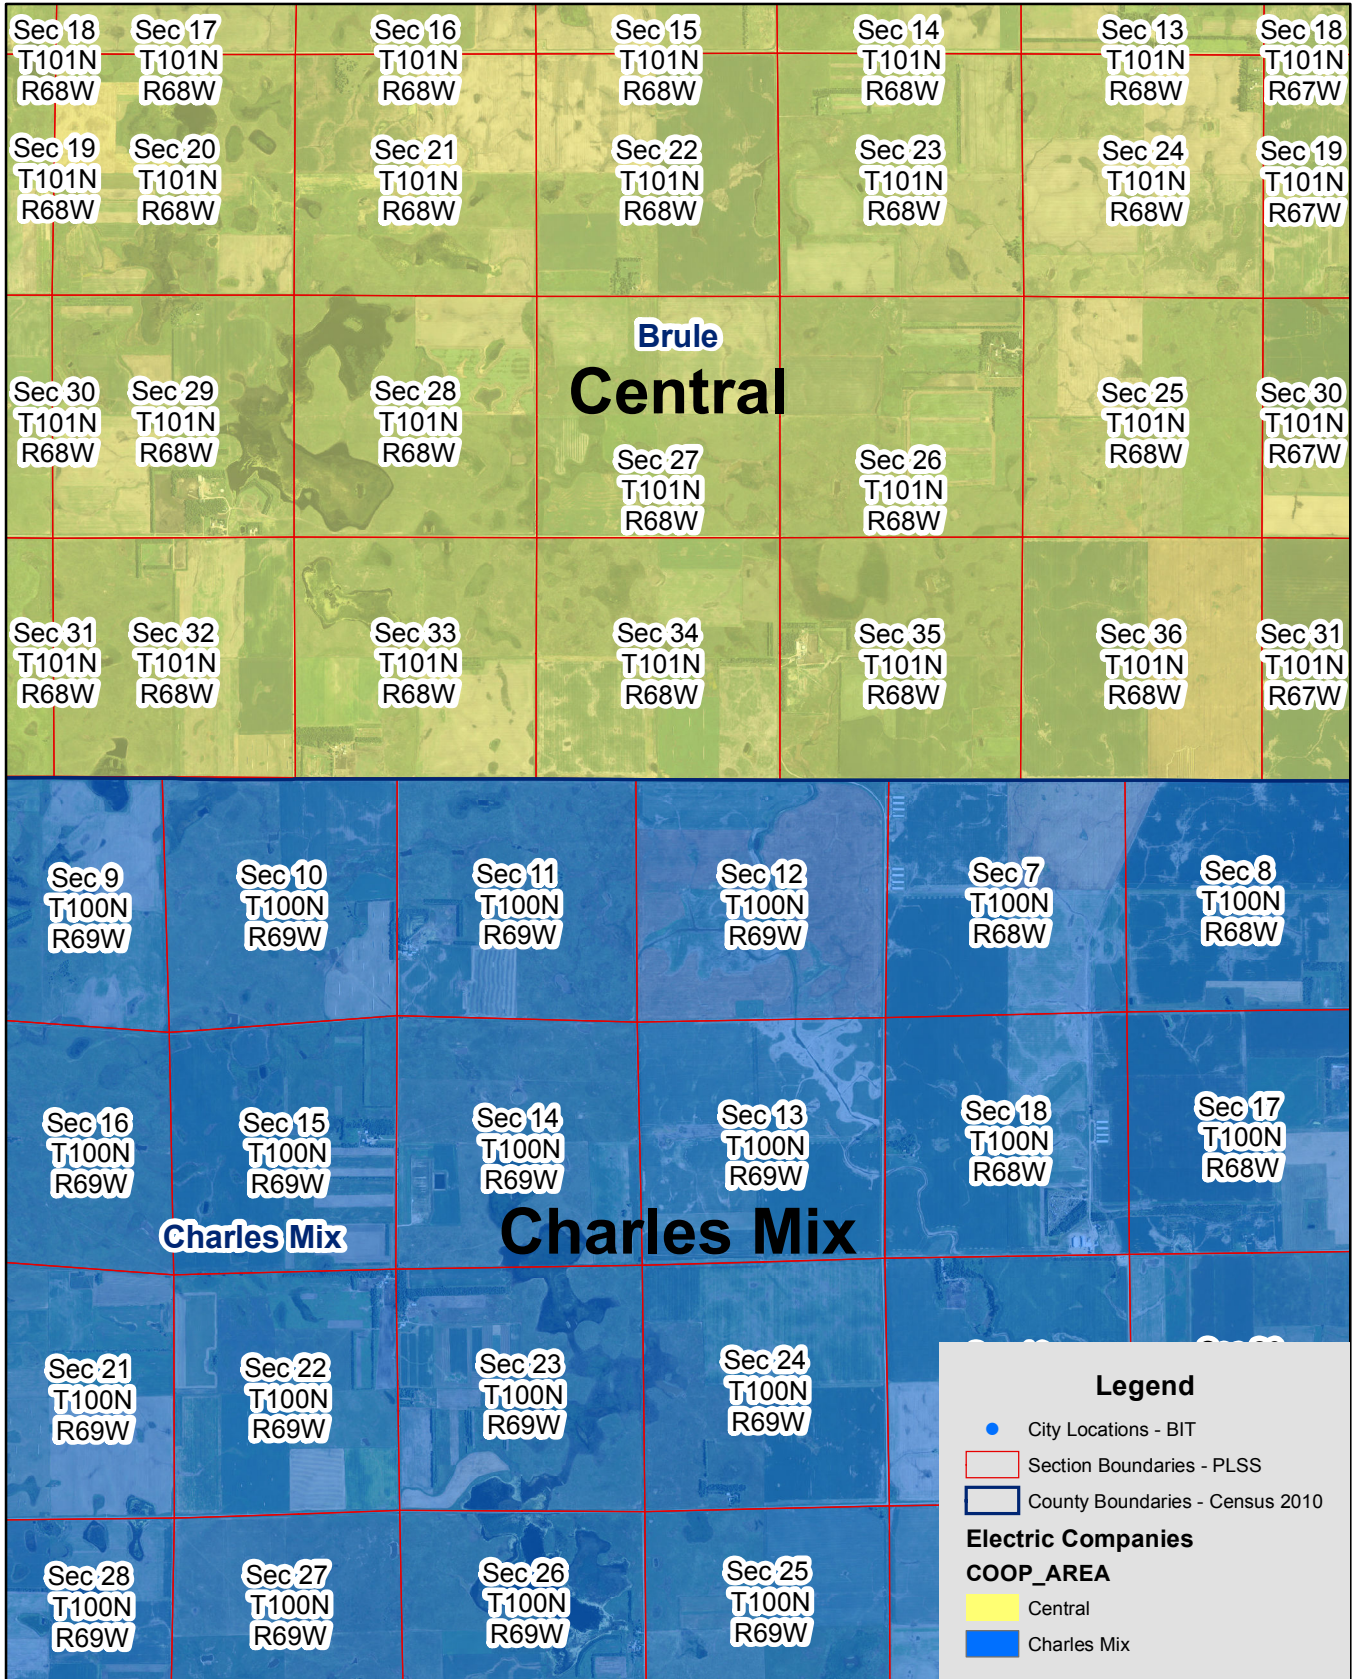

Exhibit B

Central & Charles Mix Electric Service Territory Boundary

Page 1 of 8

Exhibit B

Central & Charles Mix Electric Service Territory Boundary
Page 2 of 8

Exhibit B

Central & Charles Mix Electric Service Territory Boundary

Page 3 of 8

Exhibit B

Central & Charles Mix Electric Service Territory Boundary

Page 4 of 8

Exhibit B

Central & Charles Mix Electric Service Territory Boundary

Page 5 of 8

Exhibit B

Central & Charles Mix Electric Service Territory Boundary

Page 6 of 8

Exhibit B

Central & Charles Mix Electric Service Territory Boundary

Page 7 of 8

Exhibit B

Central & Charles Mix Electric Service Territory Boundary