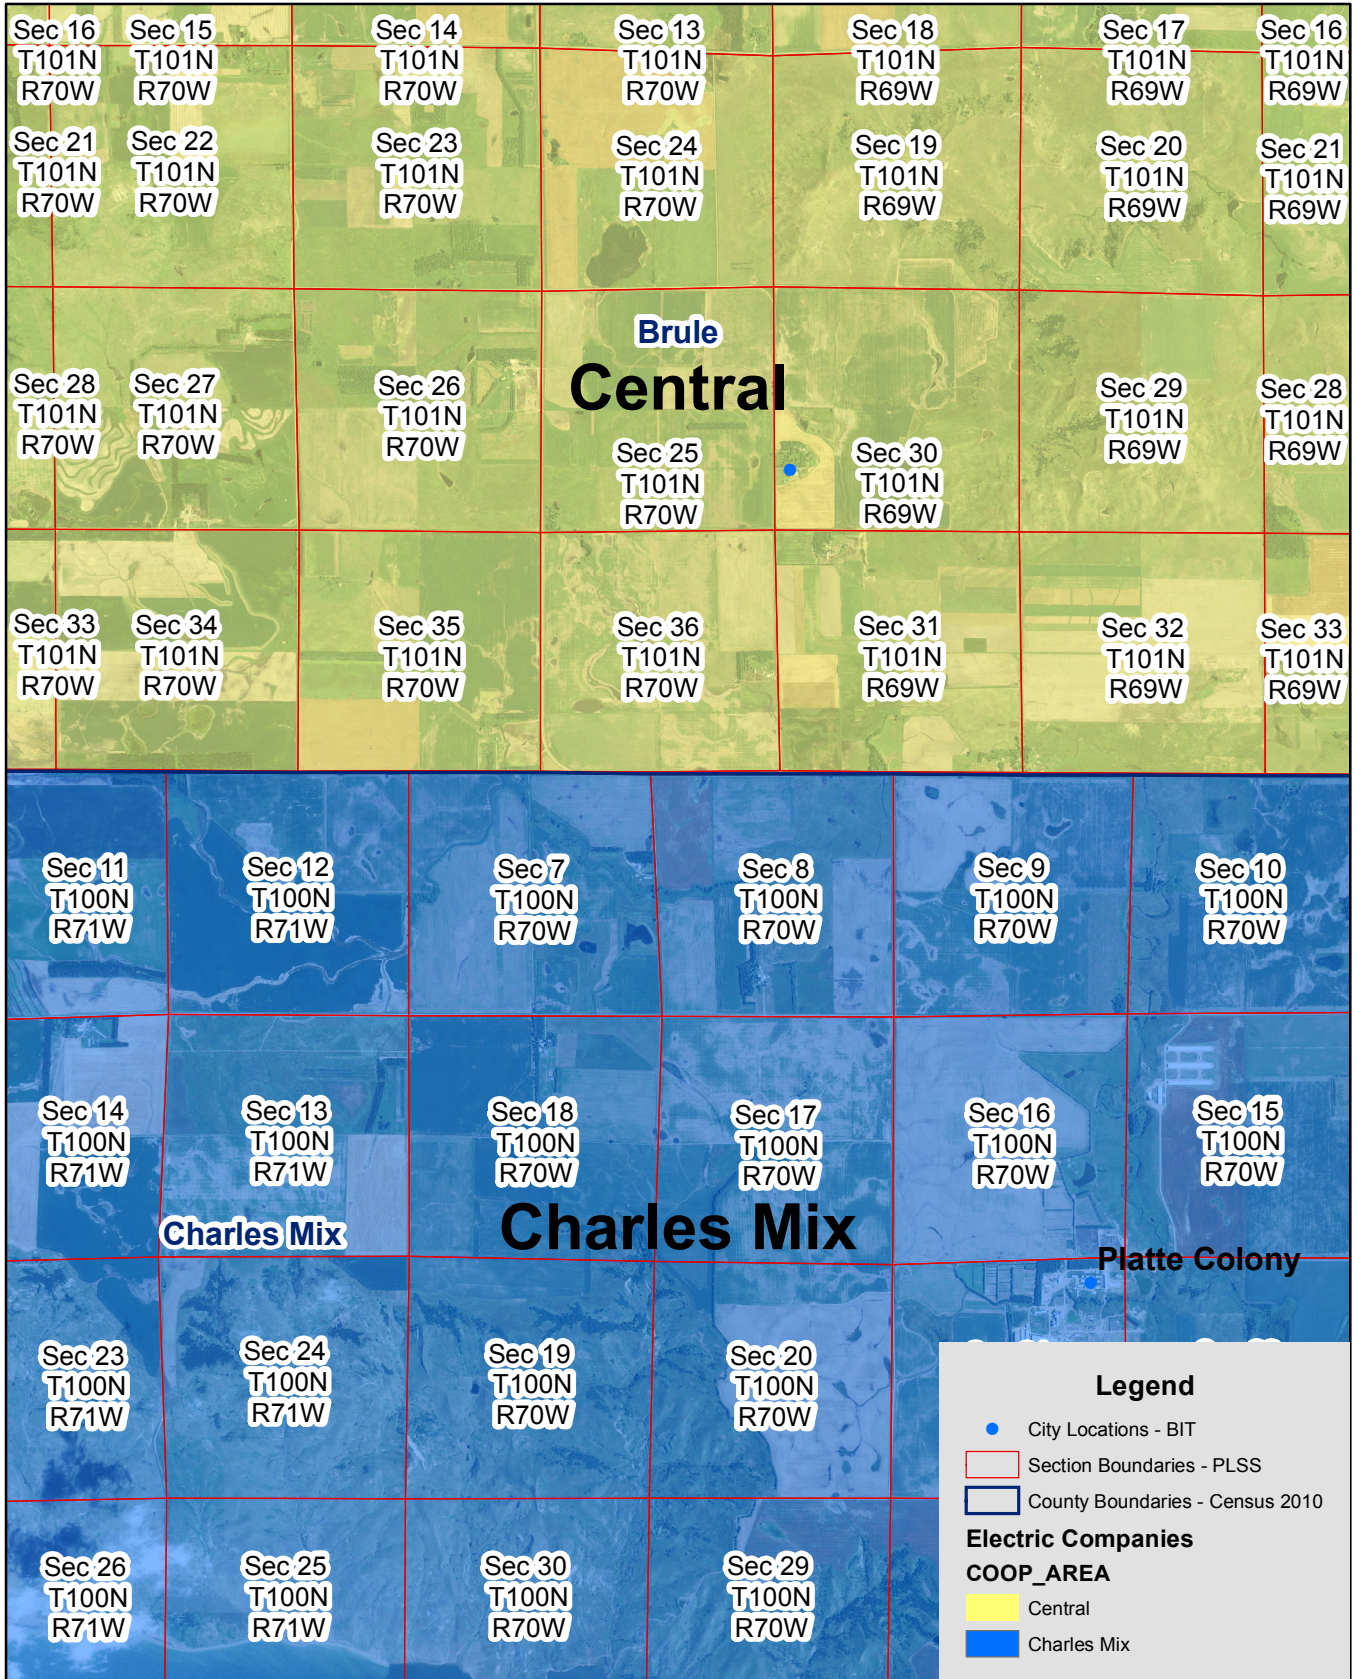

Exhibit B

Central & Charles Mix Electric Service Territory Boundary

Page 1 of 8

Exhibit B

Central & Charles Mix Electric Service Territory Boundary
Page 2 of 8

Exhibit B

Central & Charles Mix Electric Service Territory Boundary

Page 3 of 8

Exhibit B

Central & Charles Mix Electric Service Territory Boundary

Page 4 of 8

Exhibit B

Central & Charles Mix Electric Service Territory Boundary

Page 5 of 8

Exhibit B

Central & Charles Mix Electric Service Territory Boundary

Page 6 of 8

Exhibit B

Central & Charles Mix Electric Service Territory Boundary

Page 7 of 8

Exhibit B

Central & Charles Mix Electric Service Territory Boundary