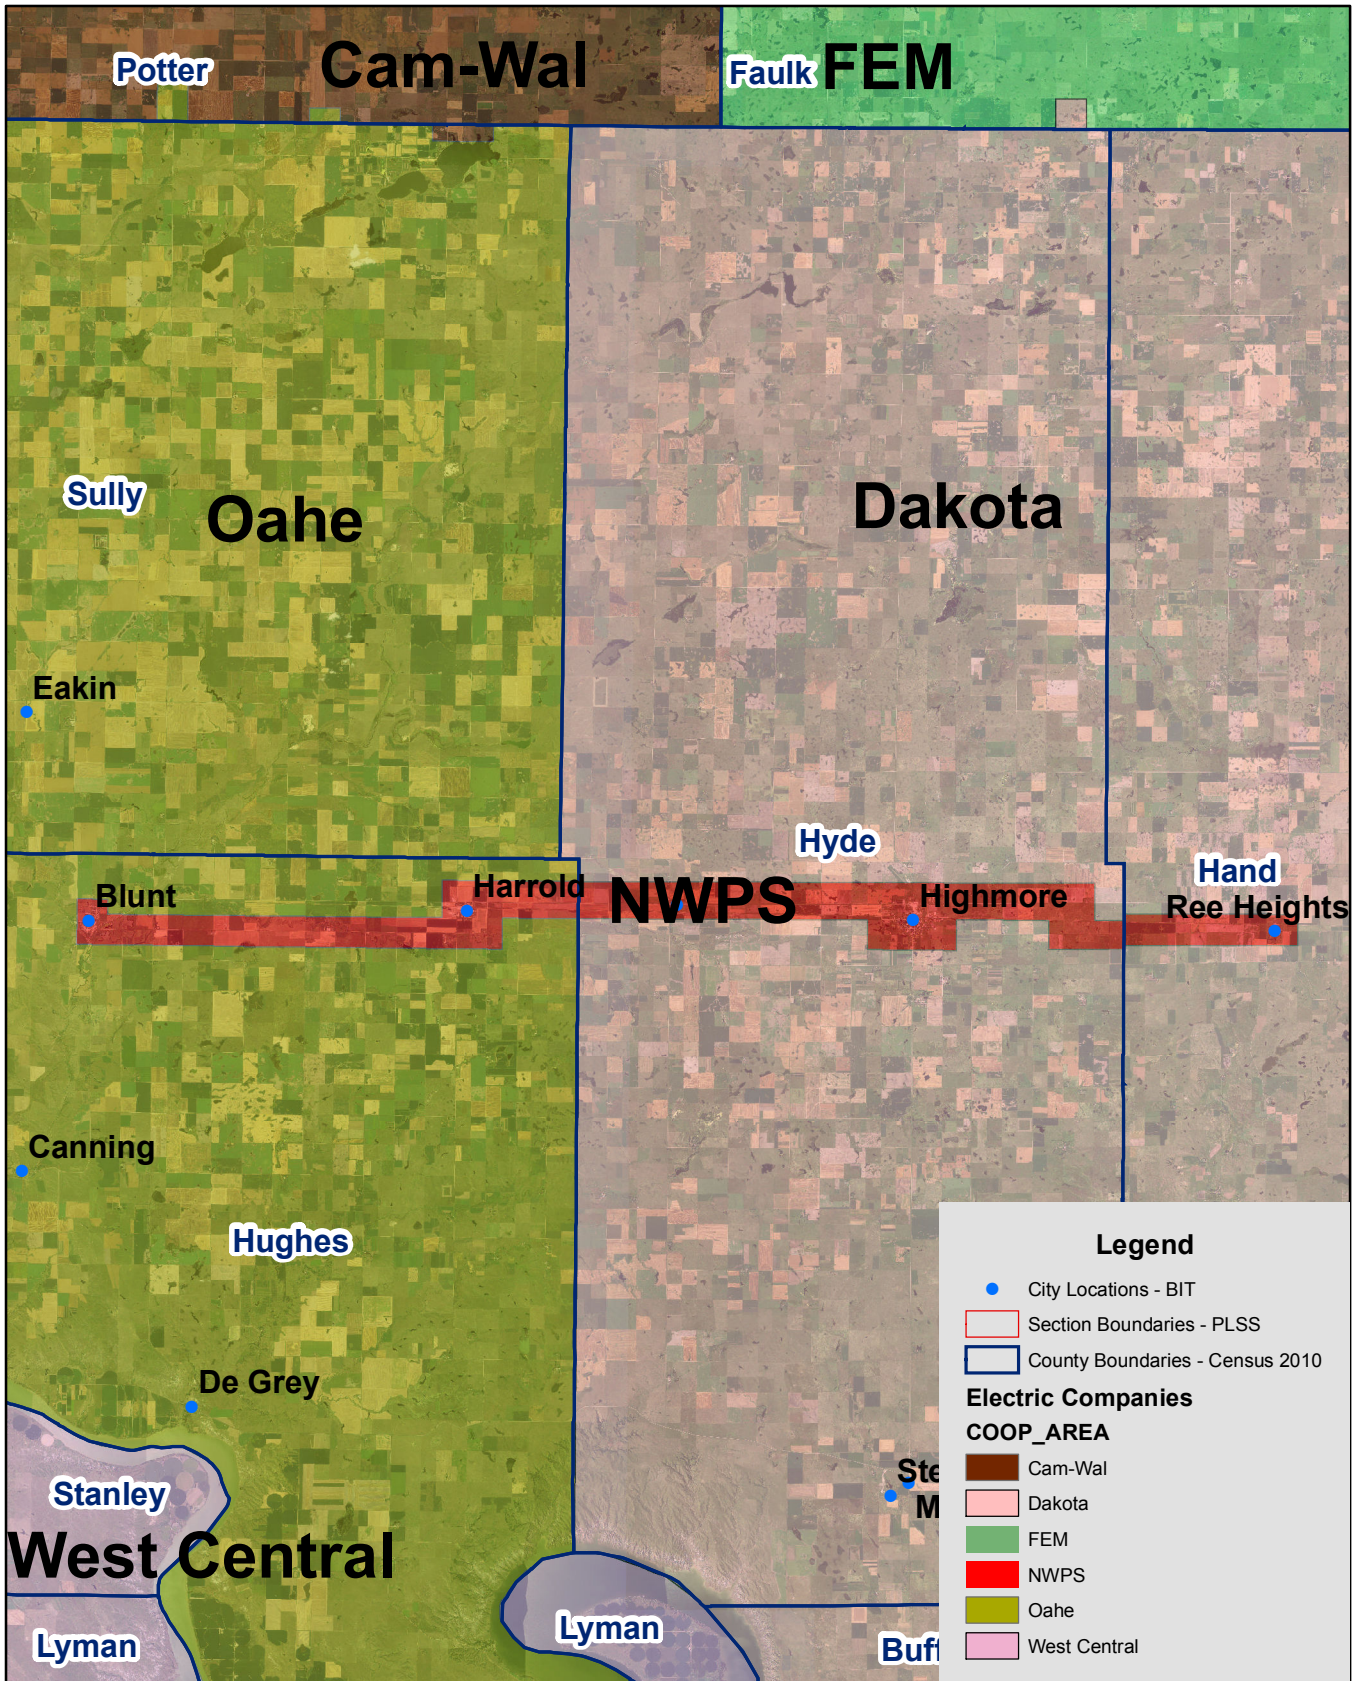

Exhibit B

Oahe & Dakota Electric Service Territory Boundary

Page 1 of 2

Legend

- City Locations - BIT
- ▭ Section Boundaries - PLSS
- ▭ County Boundaries - Census 2010

Electric Companies

COOP_AREA

- ▭ Cam-Wal
- ▭ Dakota
- ▭ FEM
- ▭ NWPS
- ▭ Oahe
- ▭ West Central

Exhibit B

Oahe & Dakota Electric Service Territory Boundary

Page 2 of 2