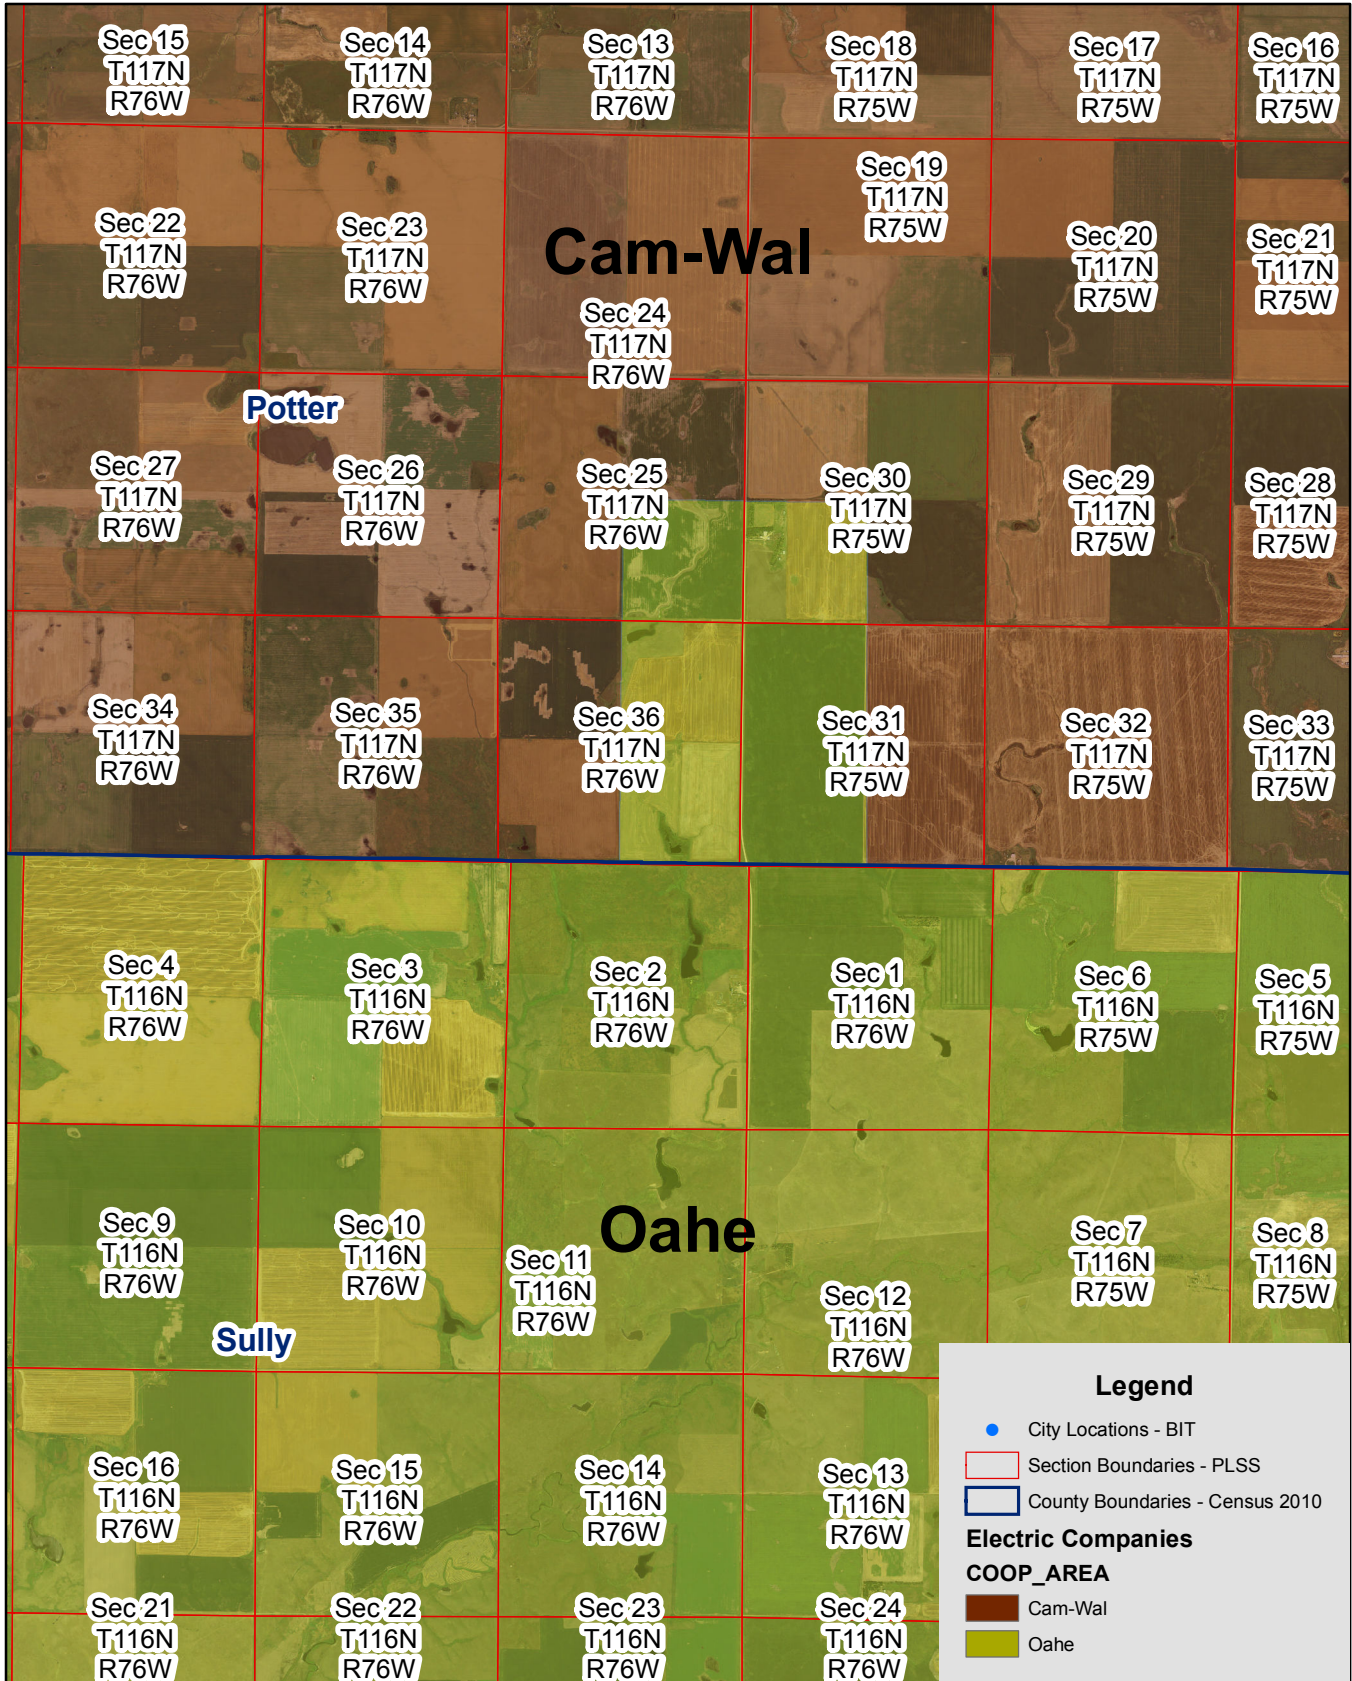

Exhibit B

Cam-Wal & Oahe Electric Service Territory Boundary

Page 1 of 5

Exhibit B

Cam-Wal & Oahe Electric Service Territory Boundary

Page 2 of 5

Exhibit B

Cam-Wal & Oahe Electric Service Territory Boundary

Page 3 of 5

Exhibit B

Cam-Wal & Oahe Electric Service Territory Boundary

Page 4 of 5

Exhibit B

Cam-Wal & Oahe Electric Service Territory Boundary

Page 5 of 5