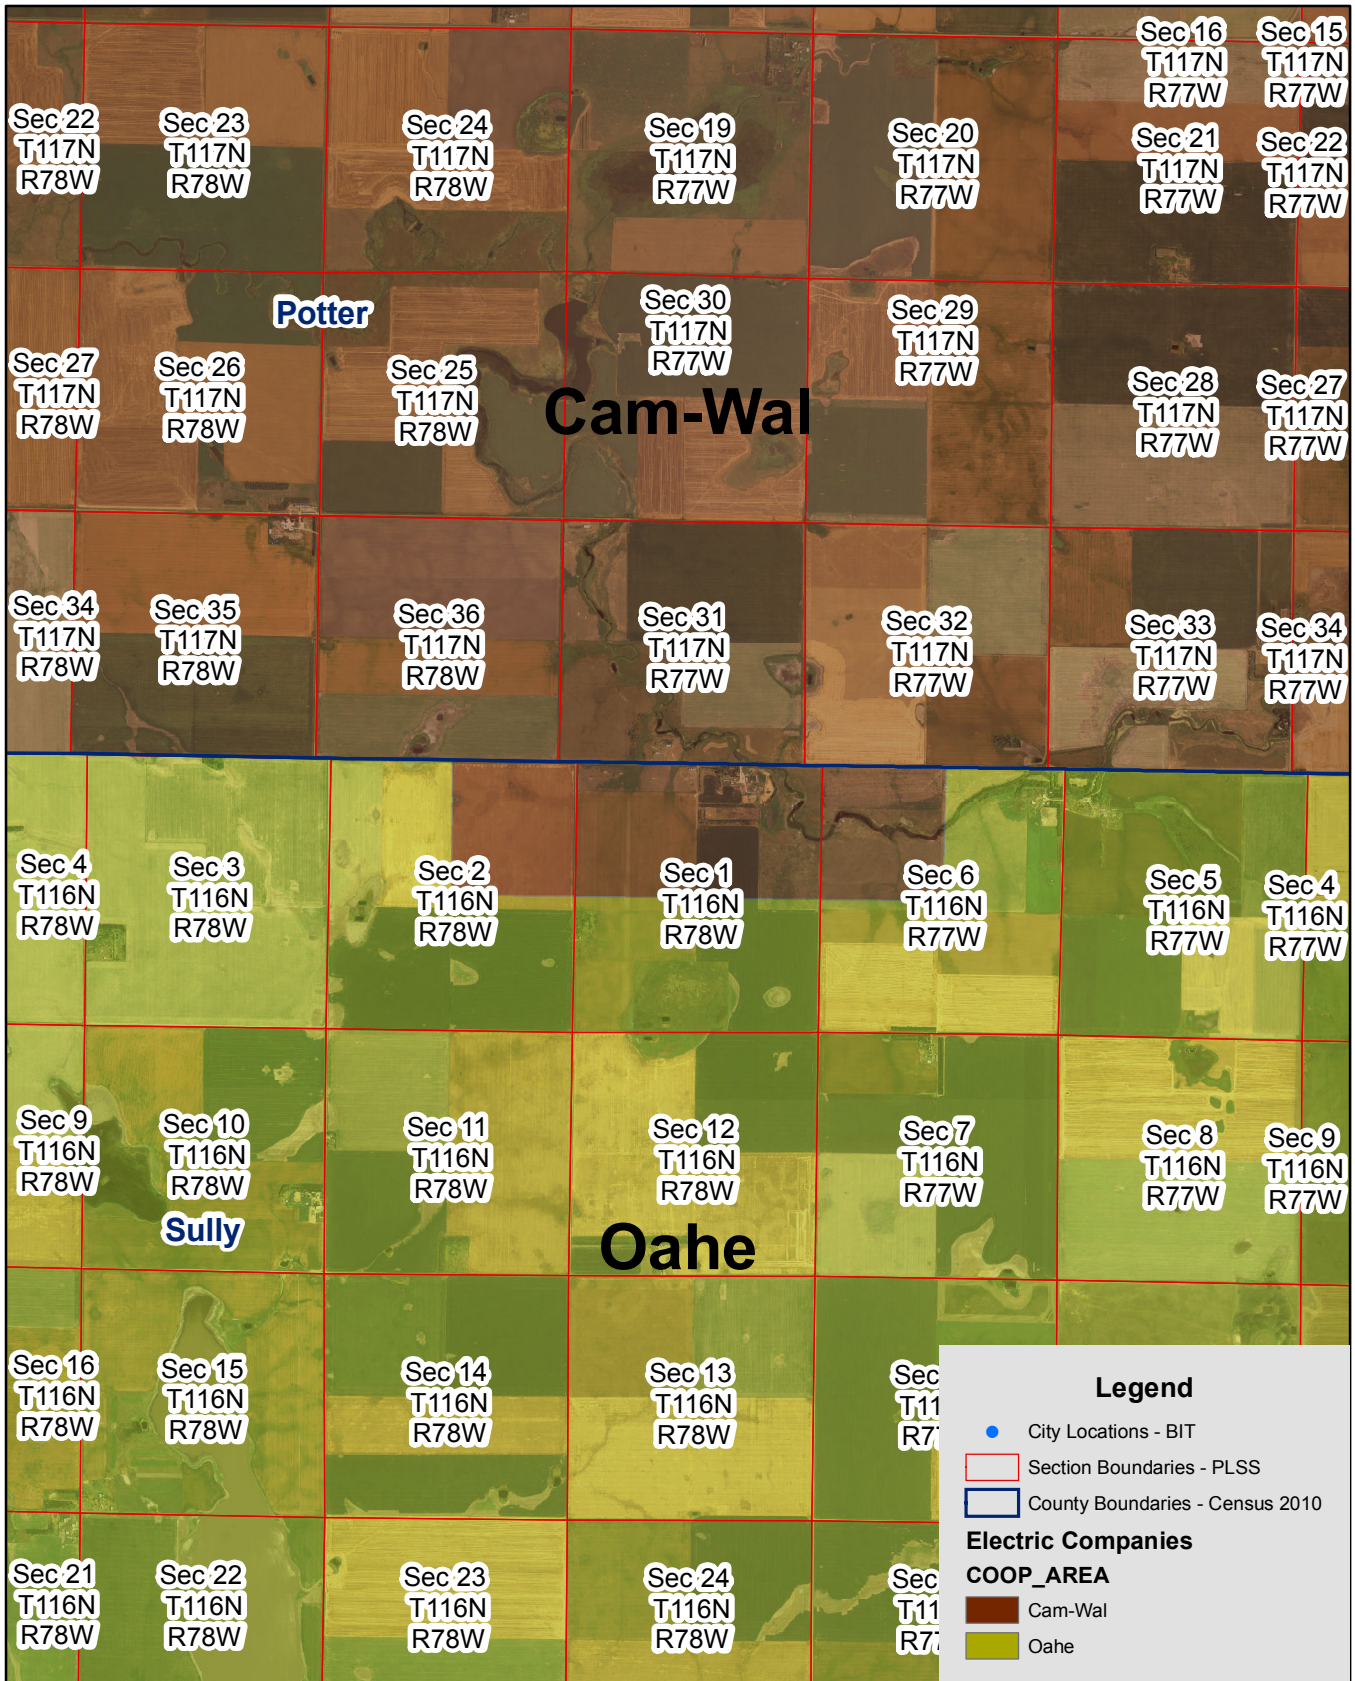

Exhibit B

Cam-Wal & Oahe Electric Service Territory Boundary

Page 1 of 5

Exhibit B

Cam-Wal & Oahe Electric Service Territory Boundary

Page 2 of 5

Exhibit B

Cam-Wal & Oahe Electric Service Territory Boundary

Page 3 of 5

Exhibit B

Cam-Wal & Oahe Electric Service Territory Boundary

Page 4 of 5

Exhibit B

Cam-Wal & Oahe Electric Service Territory Boundary

Page 5 of 5