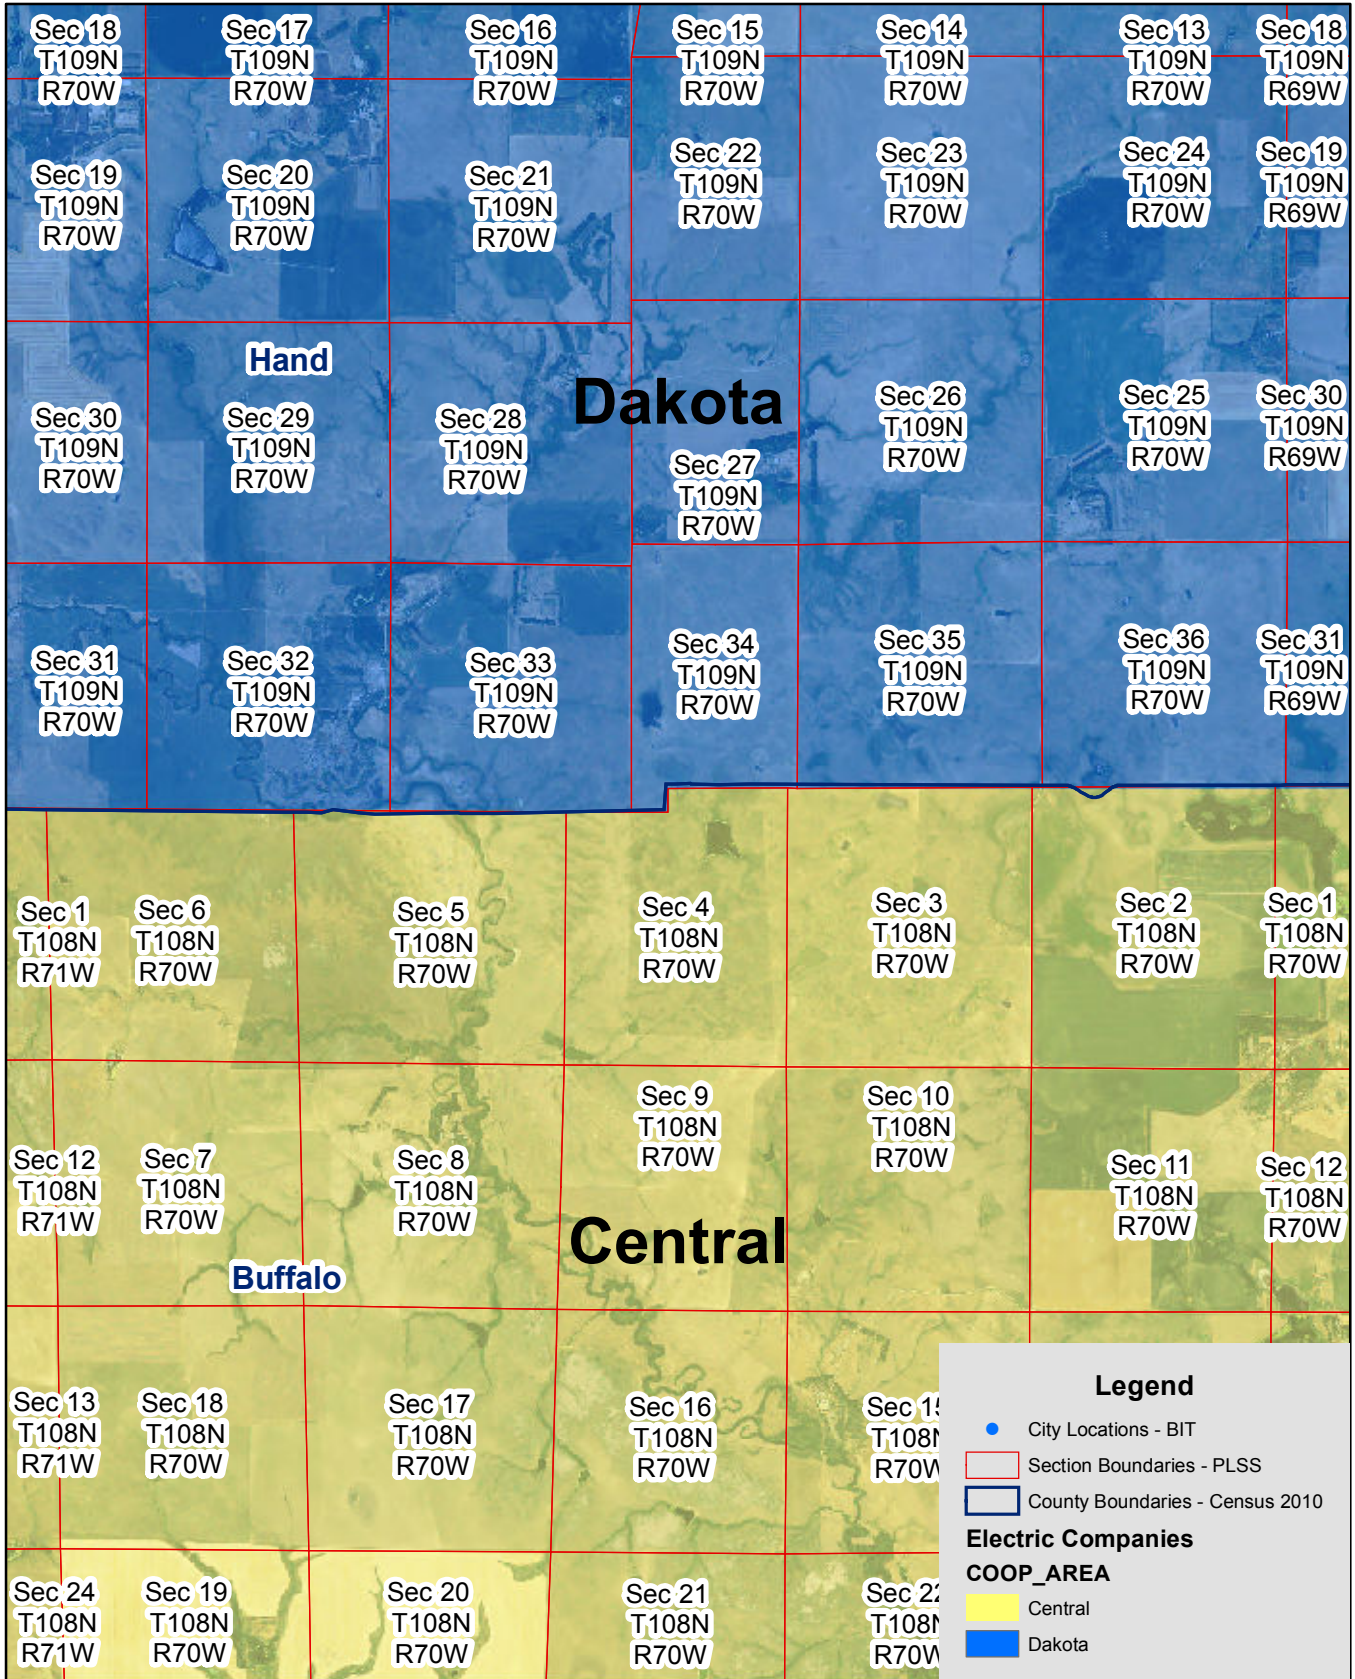

Exhibit B

Central & Dakota Electric Service Territory Boundary

Page 1 of 20

Exhibit B

Central & Dakota Electric Service Territory Boundary

Page 2 of 20

Exhibit B

Central & Dakota Electric Service Territory Boundary

Central & Dakota Electric Service Territory Boundary
Page 14 of 20

Exhibit B

Central & Dakota Electric Service Territory Boundary
Page 15 of 20

Exhibit B

Central & Dakota Electric Service Territory Boundary
Page 16 of 20

Exhibit B

Central & Dakota Electric Service Territory Boundary
Page 17 of 20

Exhibit B

Central & Dakota Electric Service Territory Boundary
 Page 18 of 20

Exhibit B

Central & Dakota Electric Service Territory Boundary
Page 19 of 20

Exhibit B

Central & Dakota Electric Service Territory Boundary

Page 20 of 20