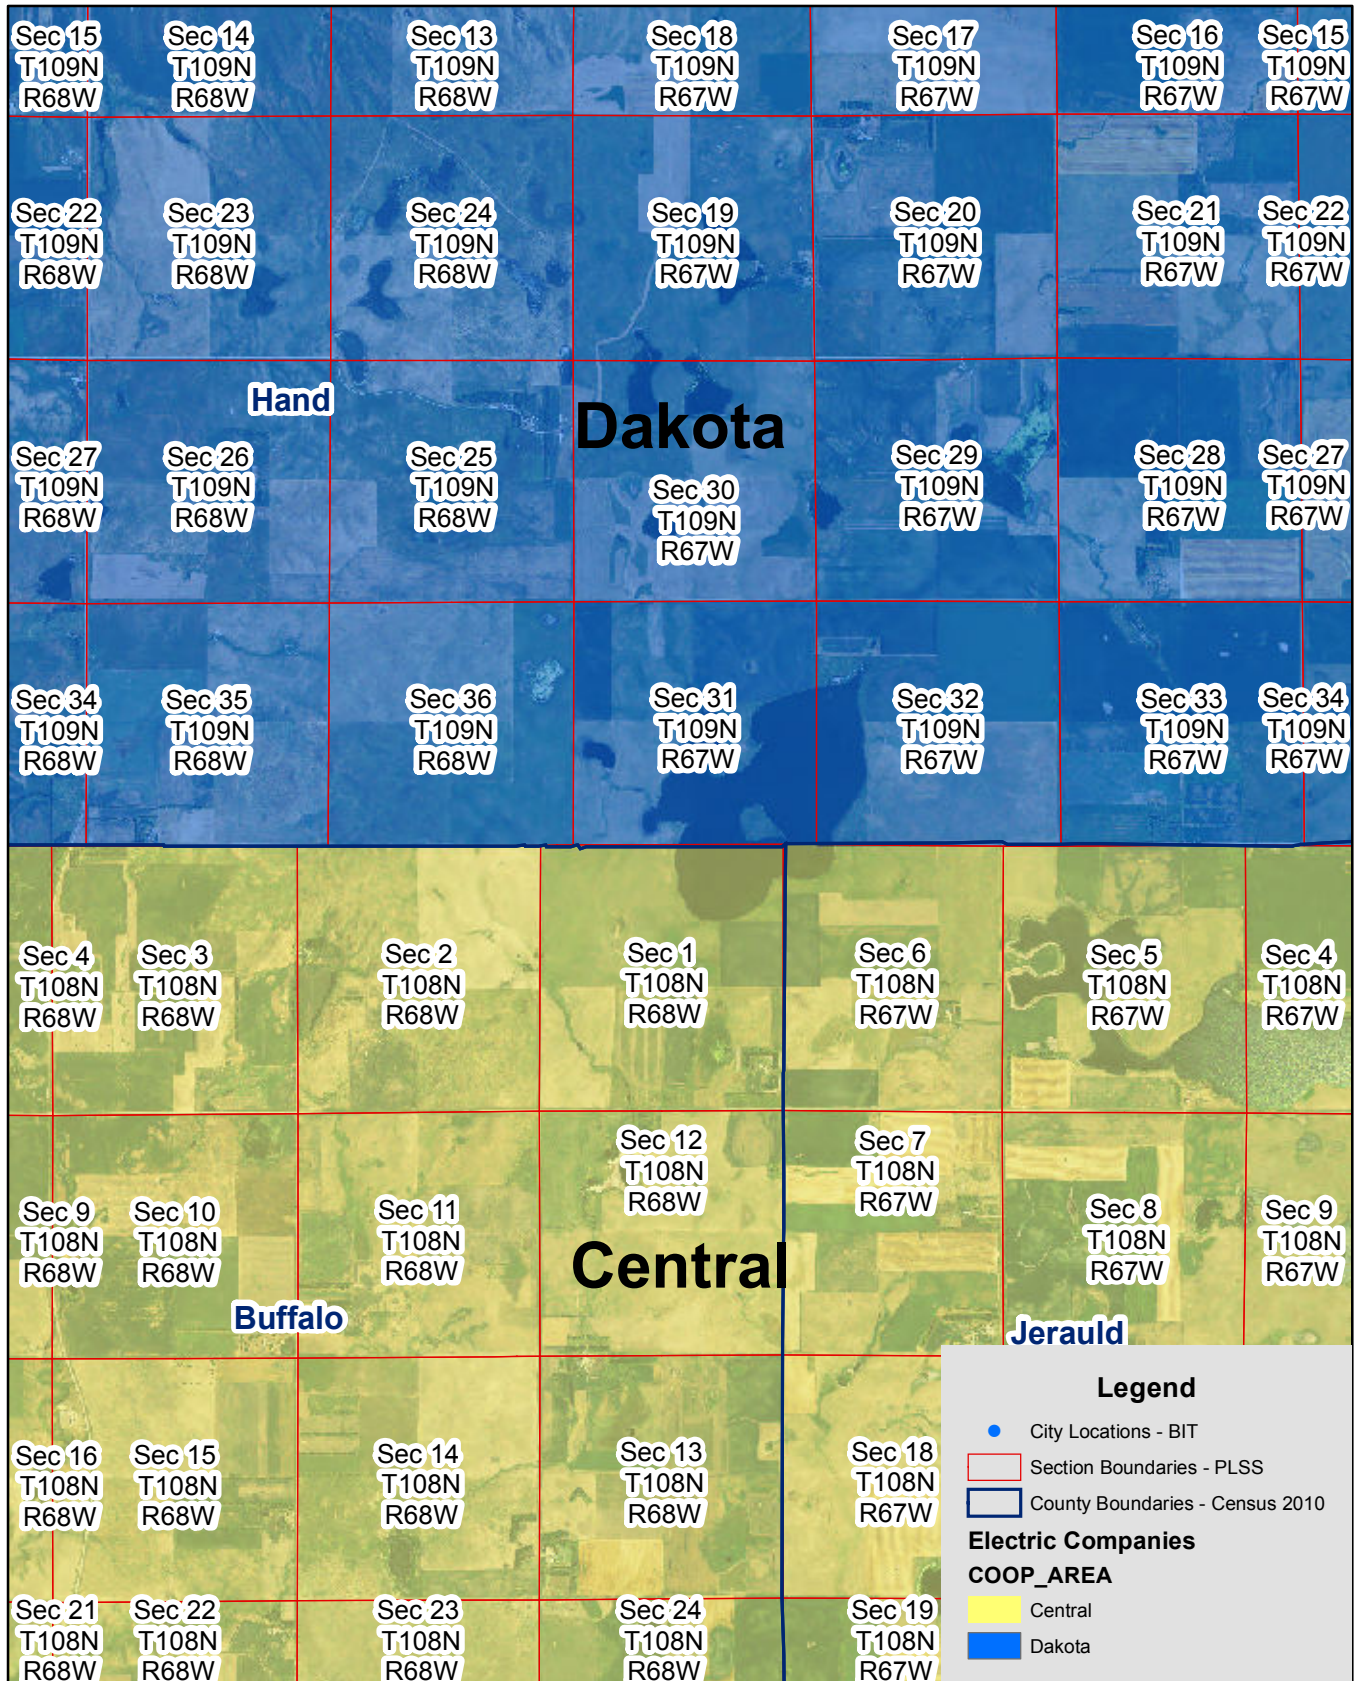

Exhibit B

Central & Dakota Electric Service Territory Boundary

Page 1 of 20

Exhibit B

Central & Dakota Electric Service Territory Boundary

Page 2 of 20

Exhibit B

Central & Dakota Electric Service Territory Boundary

Exhibit B

Central & Dakota Electric Service Territory Boundary

Page 9 of 20

Exhibit B

Central & Dakota Electric Service Territory Boundary

Page 10 of 20

Exhibit B

Central & Dakota Electric Service Territory Boundary

Page 11 of 20

Exhibit B

Central & Dakota Electric Service Territory Boundary

Page 12 of 20

Exhibit B

Central & Dakota Electric Service Territory Boundary

Page 13 of 20

Exhibit B

Central & Dakota Electric Service Territory Boundary
Page 14 of 20

Exhibit B

Central & Dakota Electric Service Territory Boundary
Page 15 of 20

Exhibit B

Central & Dakota Electric Service Territory Boundary
Page 16 of 20