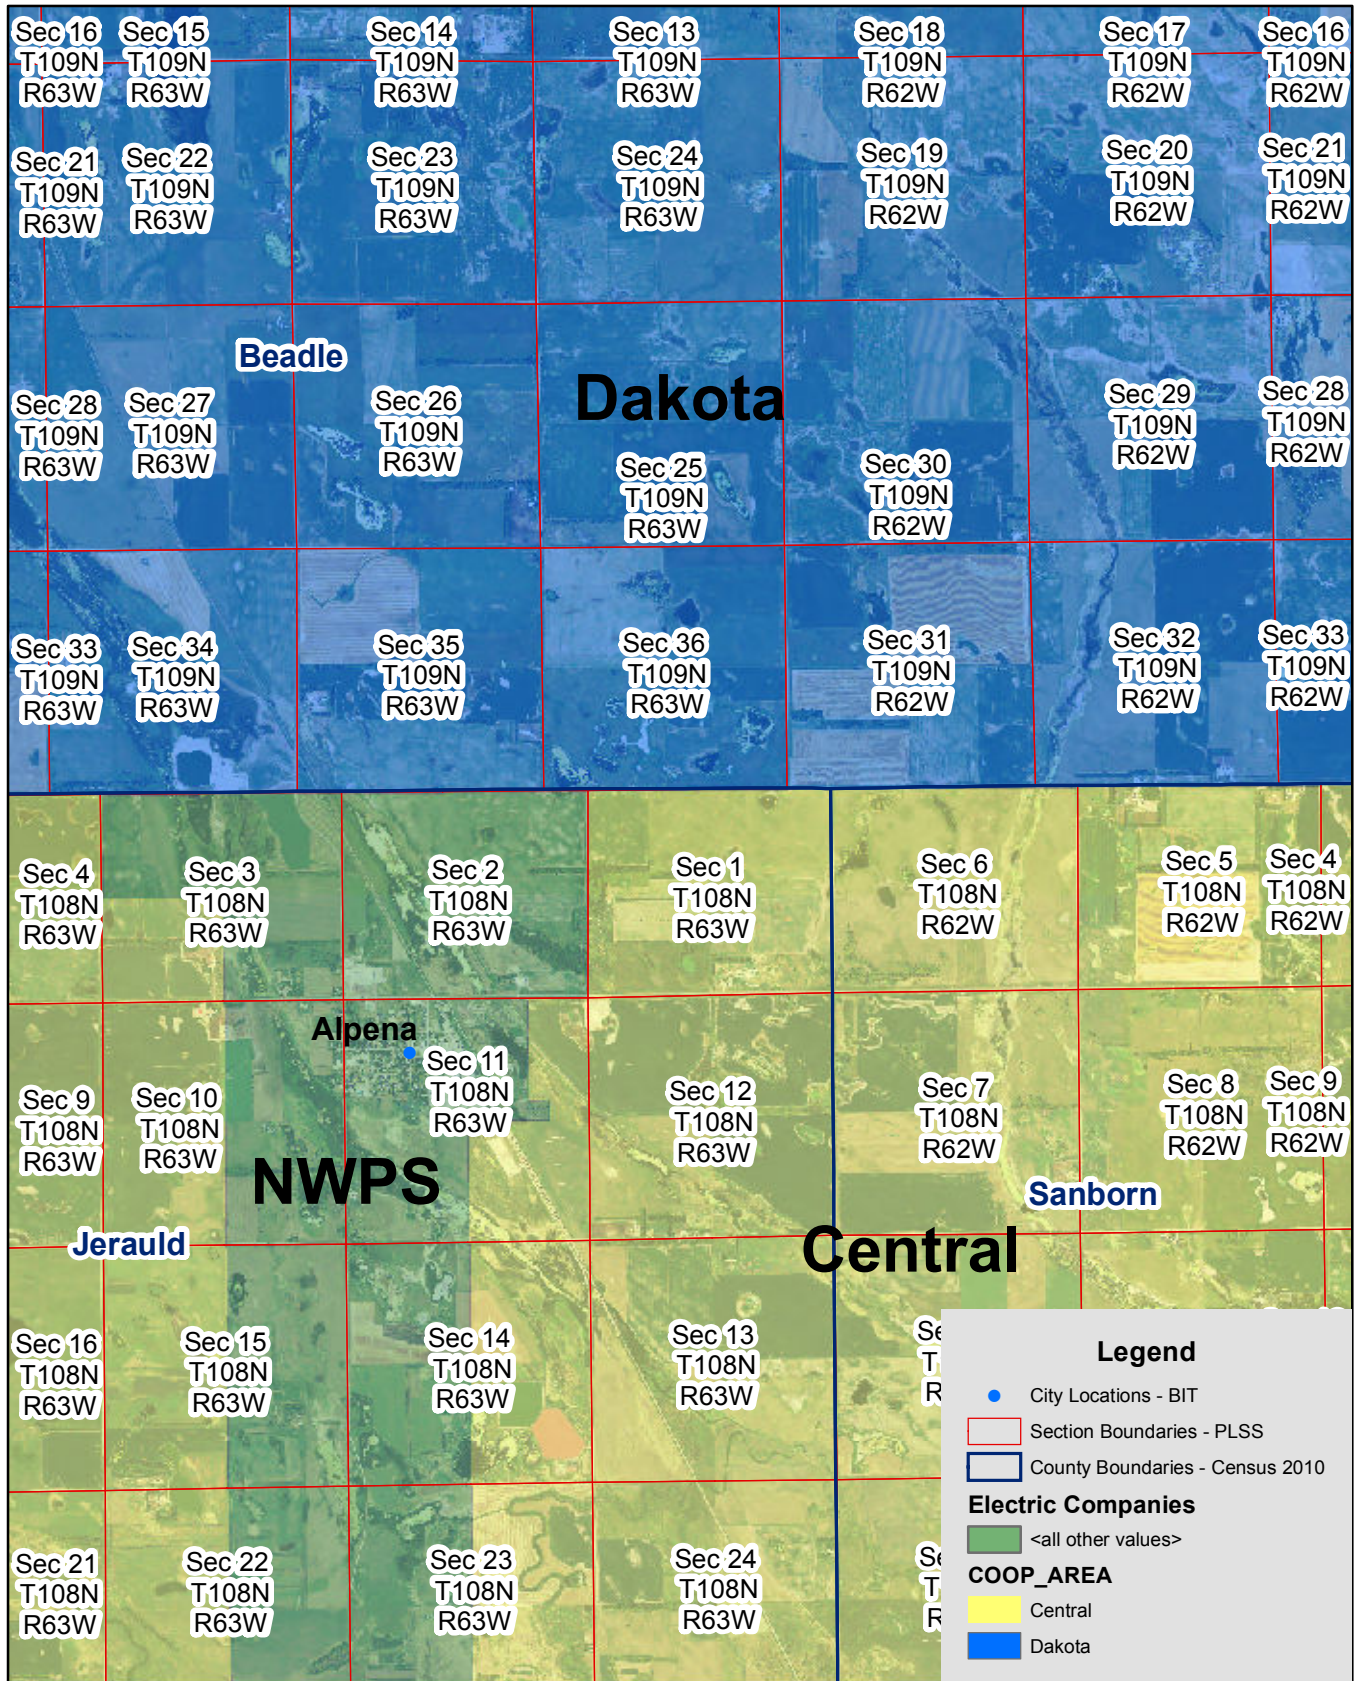

Exhibit B

Central & Dakota Electric Service Territory Boundary

Page 1 of 20

Exhibit B

Central & Dakota Electric Service Territory Boundary

Page 2 of 20

Exhibit B

Central & Dakota Electric Service Territory Boundary

Page 3 of 20

Exhibit B

Central & Dakota Electric Service Territory Boundary

Page 4 of 20

Exhibit B

Central & Dakota Electric Service Territory Boundary

Page 5 of 20

Exhibit B

Central & Dakota Electric Service Territory Boundary

Page 6 of 20

Exhibit B

Central & Dakota Electric Service Territory Boundary

Page 7 of 20

Exhibit B

Central & Dakota Electric Service Territory Boundary

Page 8 of 20

Exhibit B

Central & Dakota Electric Service Territory Boundary

Page 9 of 20

Exhibit B

Central & Dakota Electric Service Territory Boundary

Page 10 of 20

Exhibit B

Central & Dakota Electric Service Territory Boundary