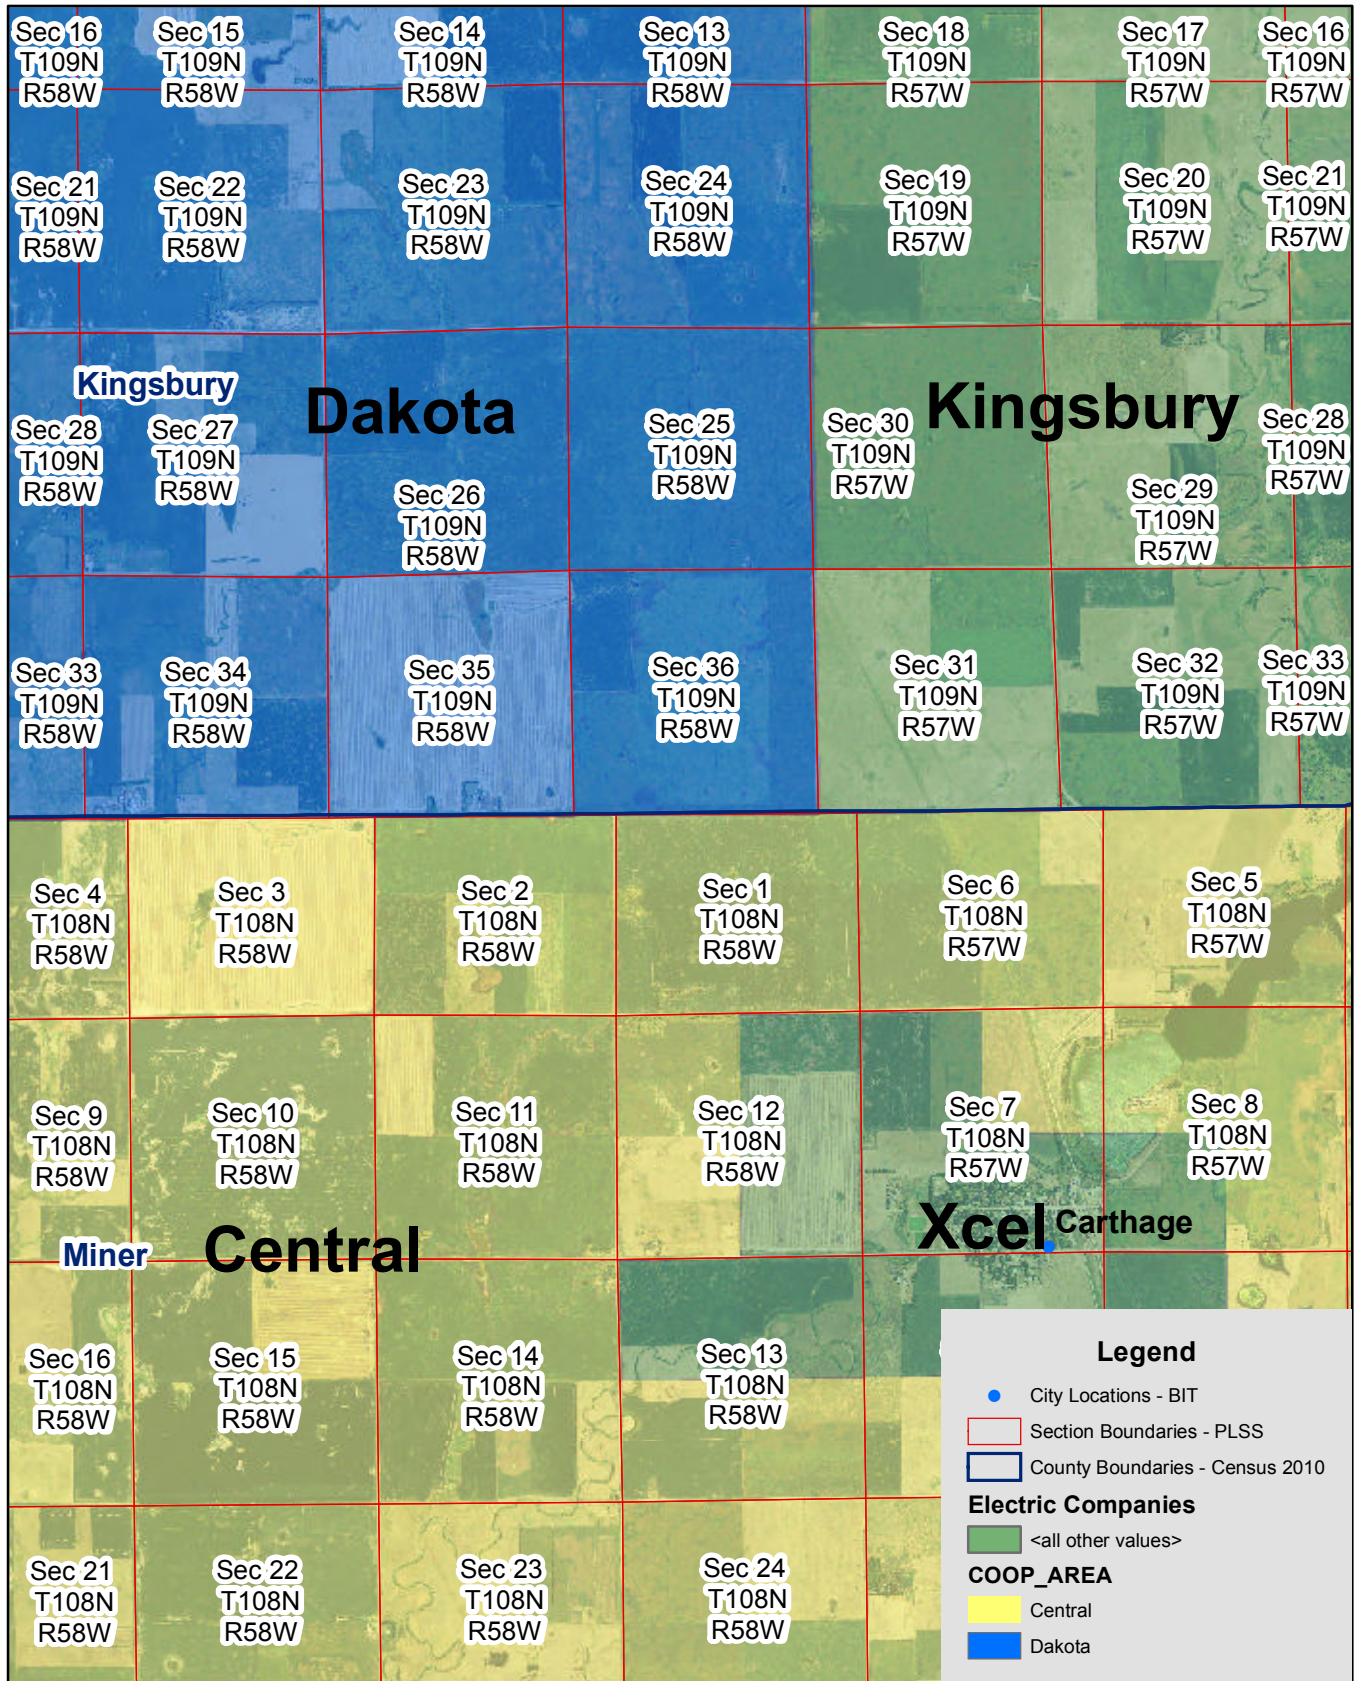

Exhibit B

Central & Dakota Electric Service Territory Boundary

Page 1 of 20

Exhibit B

Central & Dakota Electric Service Territory Boundary

Page 2 of 20

Exhibit B

Central & Dakota Electric Service Territory Boundary

Page 3 of 20

Exhibit B

Central & Dakota Electric Service Territory Boundary

Page 4 of 20

Exhibit B

Central & Dakota Electric Service Territory Boundary

Page 5 of 20

Exhibit B

Central & Dakota Electric Service Territory Boundary

Page 6 of 20

Exhibit B

Central & Dakota Electric Service Territory Boundary

Page 7 of 20

Exhibit B

Central & Dakota Electric Service Territory Boundary

Page 8 of 20

Exhibit B

Central & Dakota Electric Service Territory Boundary

Page 20 of 20