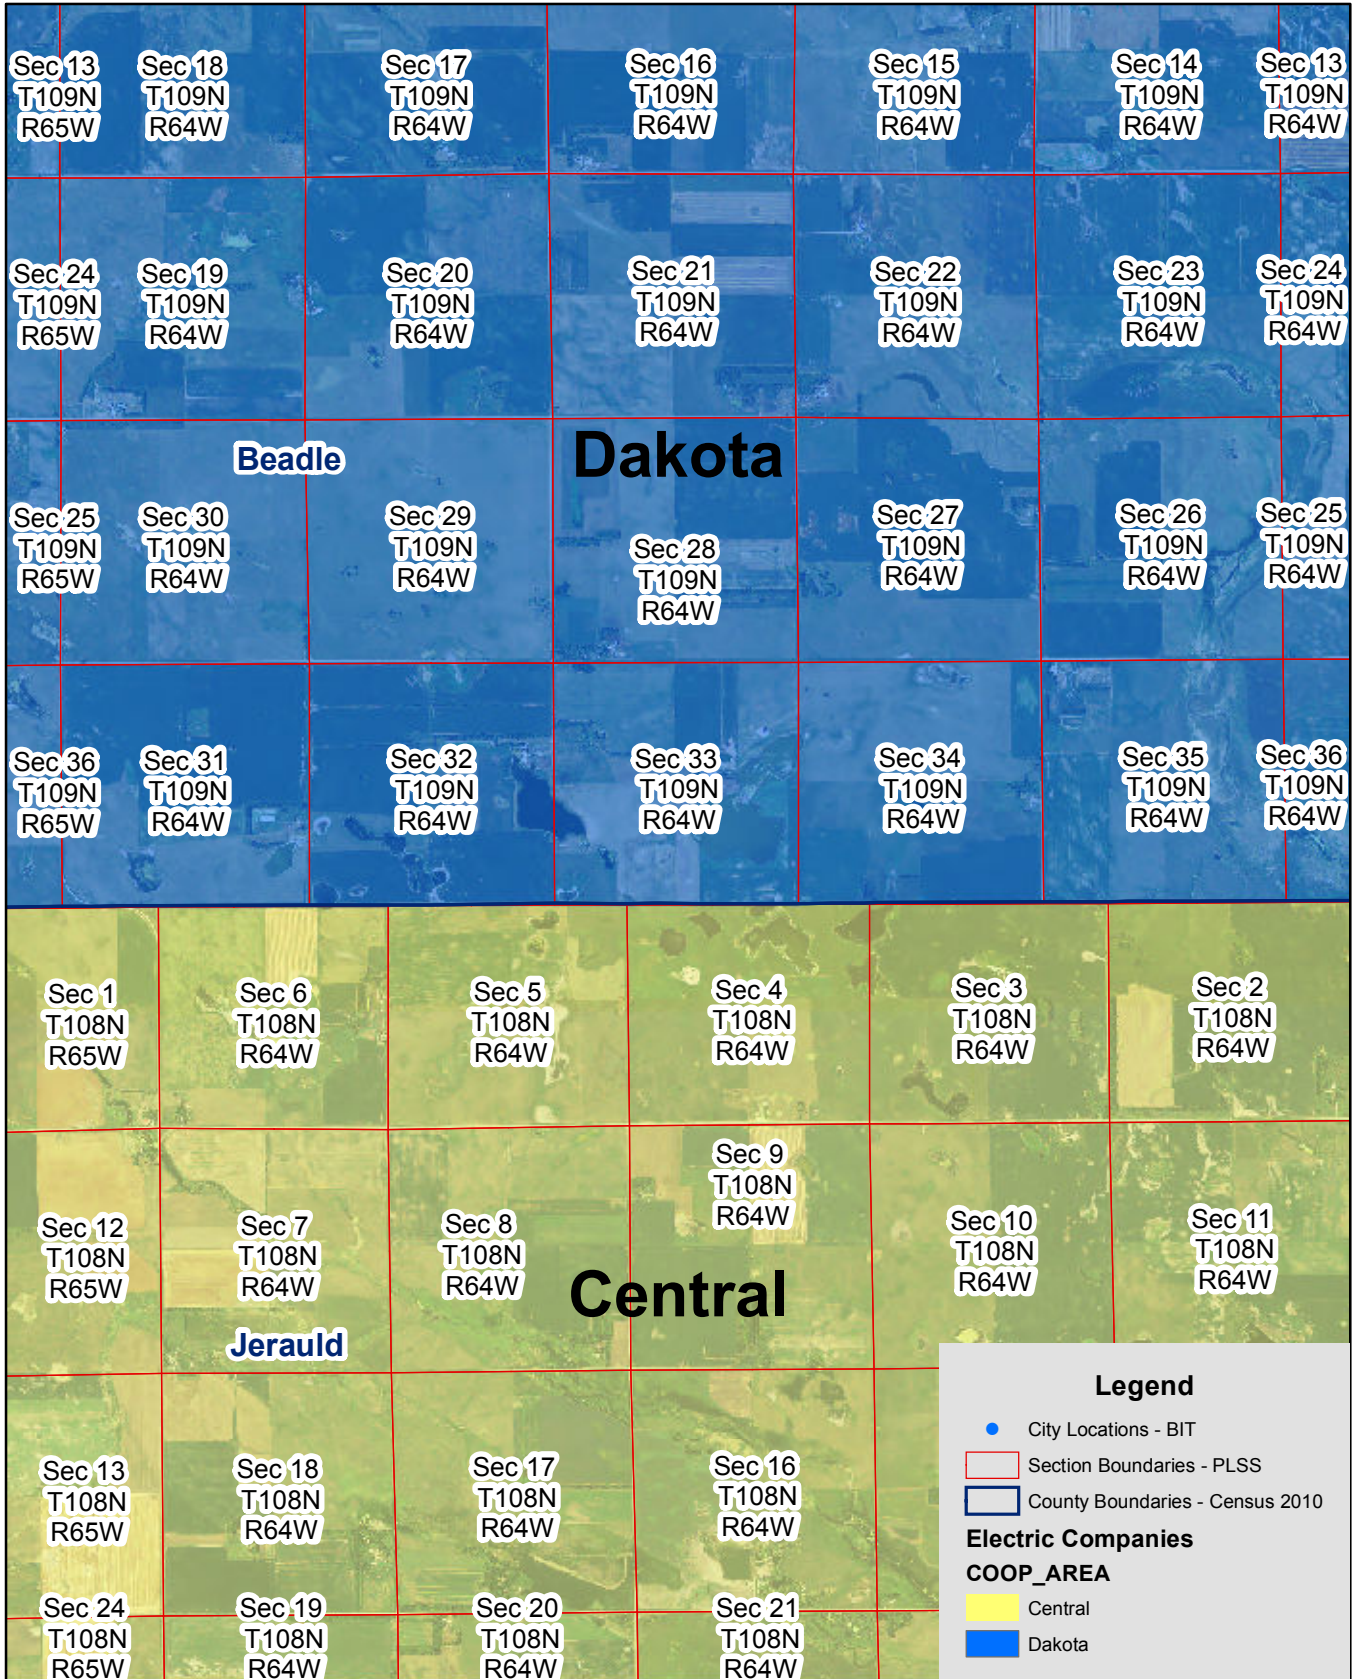

Exhibit B

Central & Dakota Electric Service Territory Boundary

Page 1 of 20

Exhibit B

Central & Dakota Electric Service Territory Boundary

Page 2 of 20

Exhibit B

Central & Dakota Electric Service Territory Boundary

Central & Dakota Electric Service Territory Boundary

Page 6 of 20

Exhibit B

Central & Dakota Electric Service Territory Boundary

Page 7 of 20

Exhibit B

Central & Dakota Electric Service Territory Boundary

Page 8 of 20

Exhibit B

Central & Dakota Electric Service Territory Boundary

Page 9 of 20

Exhibit B

Central & Dakota Electric Service Territory Boundary

Page 10 of 20

Exhibit B

Central & Dakota Electric Service Territory Boundary

Page 11 of 20

Exhibit B

Central & Dakota Electric Service Territory Boundary

Page 12 of 20

Exhibit B

Central & Dakota Electric Service Territory Boundary

Page 13 of 20

Exhibit B