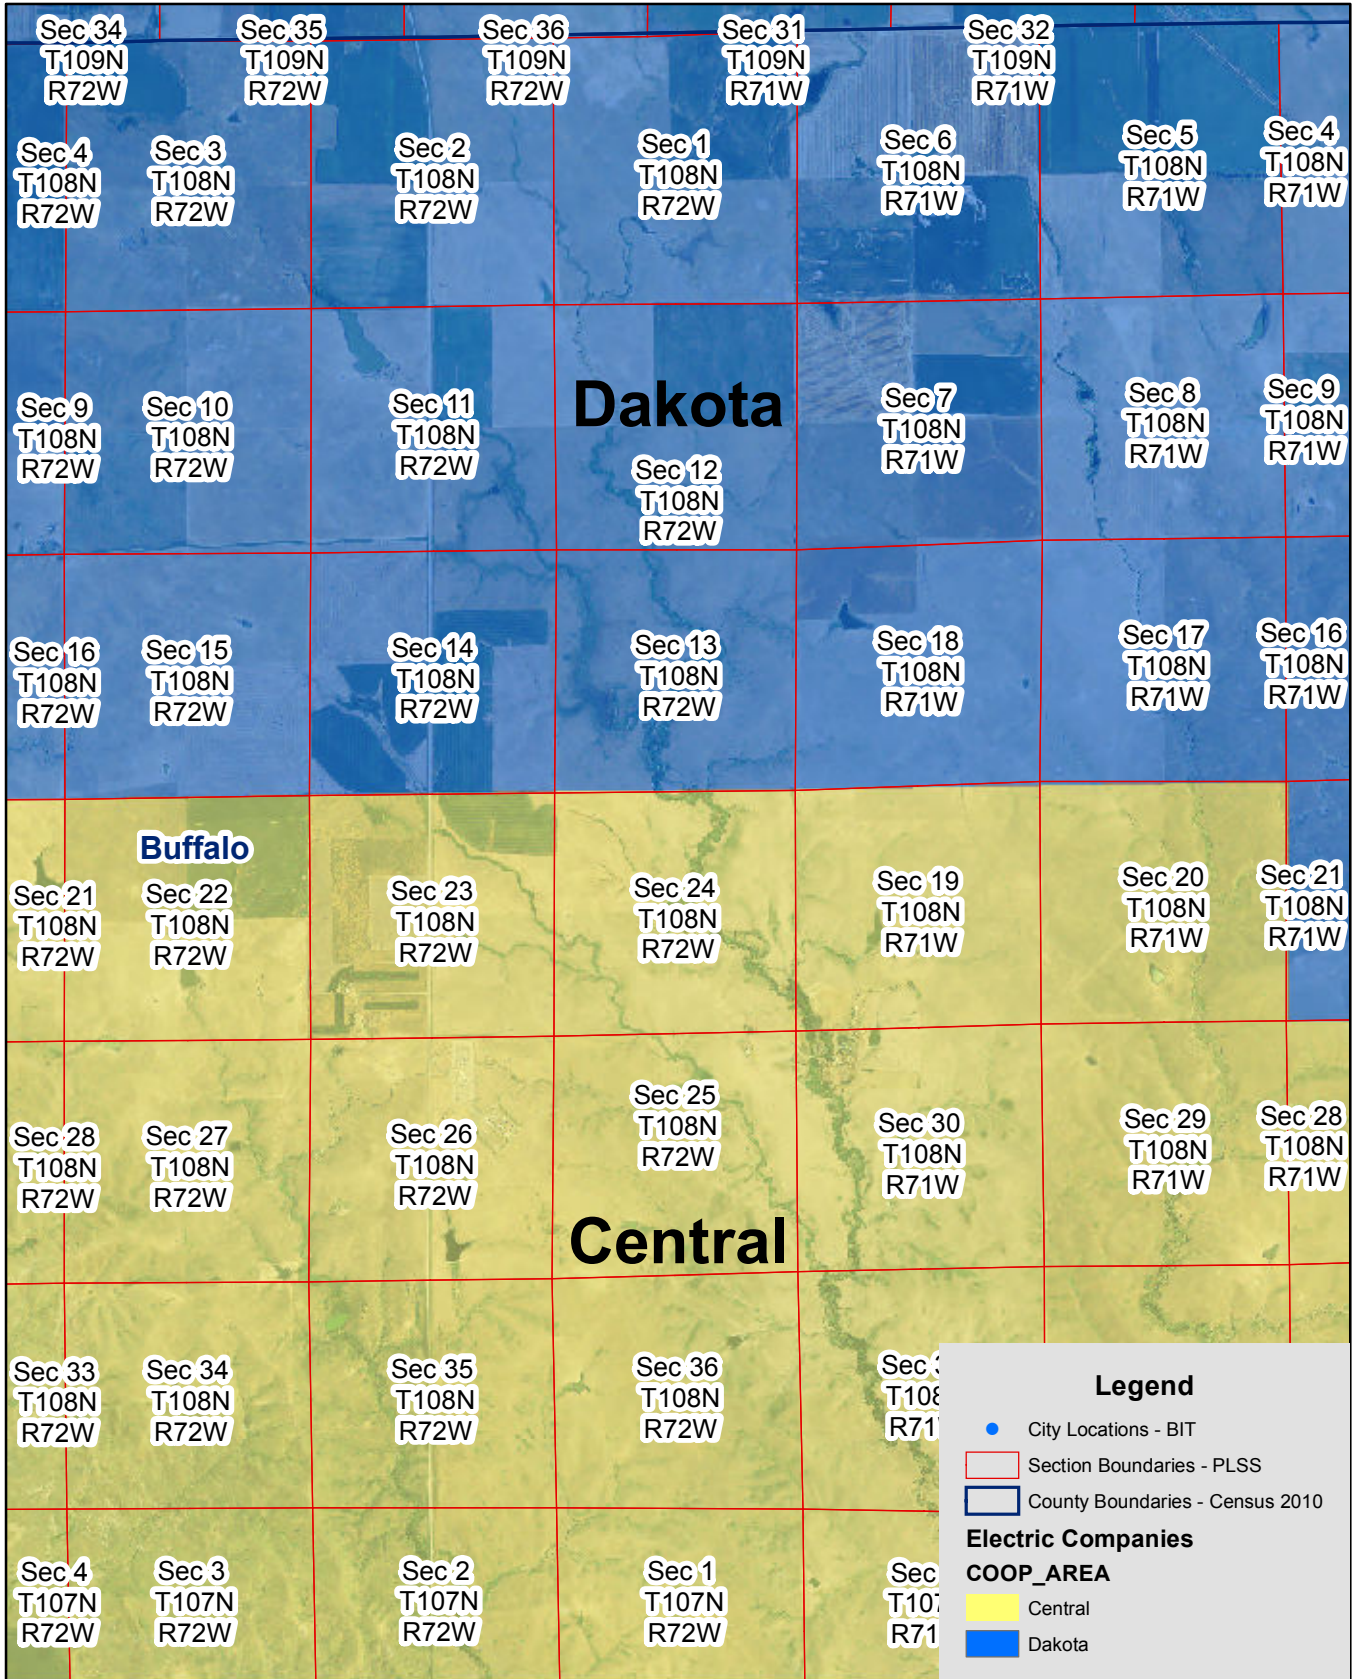

Exhibit B

Central & Dakota Electric Service Territory Boundary

Page 1 of 20

Exhibit B

Central & Dakota Electric Service Territory Boundary

Page 2 of 20

Exhibit B

Central & Dakota Electric Service Territory Boundary

Central & Dakota Electric Service Territory Boundary
Page 14 of 20

Exhibit B

Central & Dakota Electric Service Territory Boundary
Page 15 of 20

Exhibit B

Central & Dakota Electric Service Territory Boundary
Page 16 of 20

Exhibit B

Central & Dakota Electric Service Territory Boundary
Page 17 of 20

Exhibit B

Central & Dakota Electric Service Territory Boundary
 Page 18 of 20

Exhibit B

Central & Dakota Electric Service Territory Boundary
Page 19 of 20

Exhibit B

Central & Dakota Electric Service Territory Boundary

Page 20 of 20