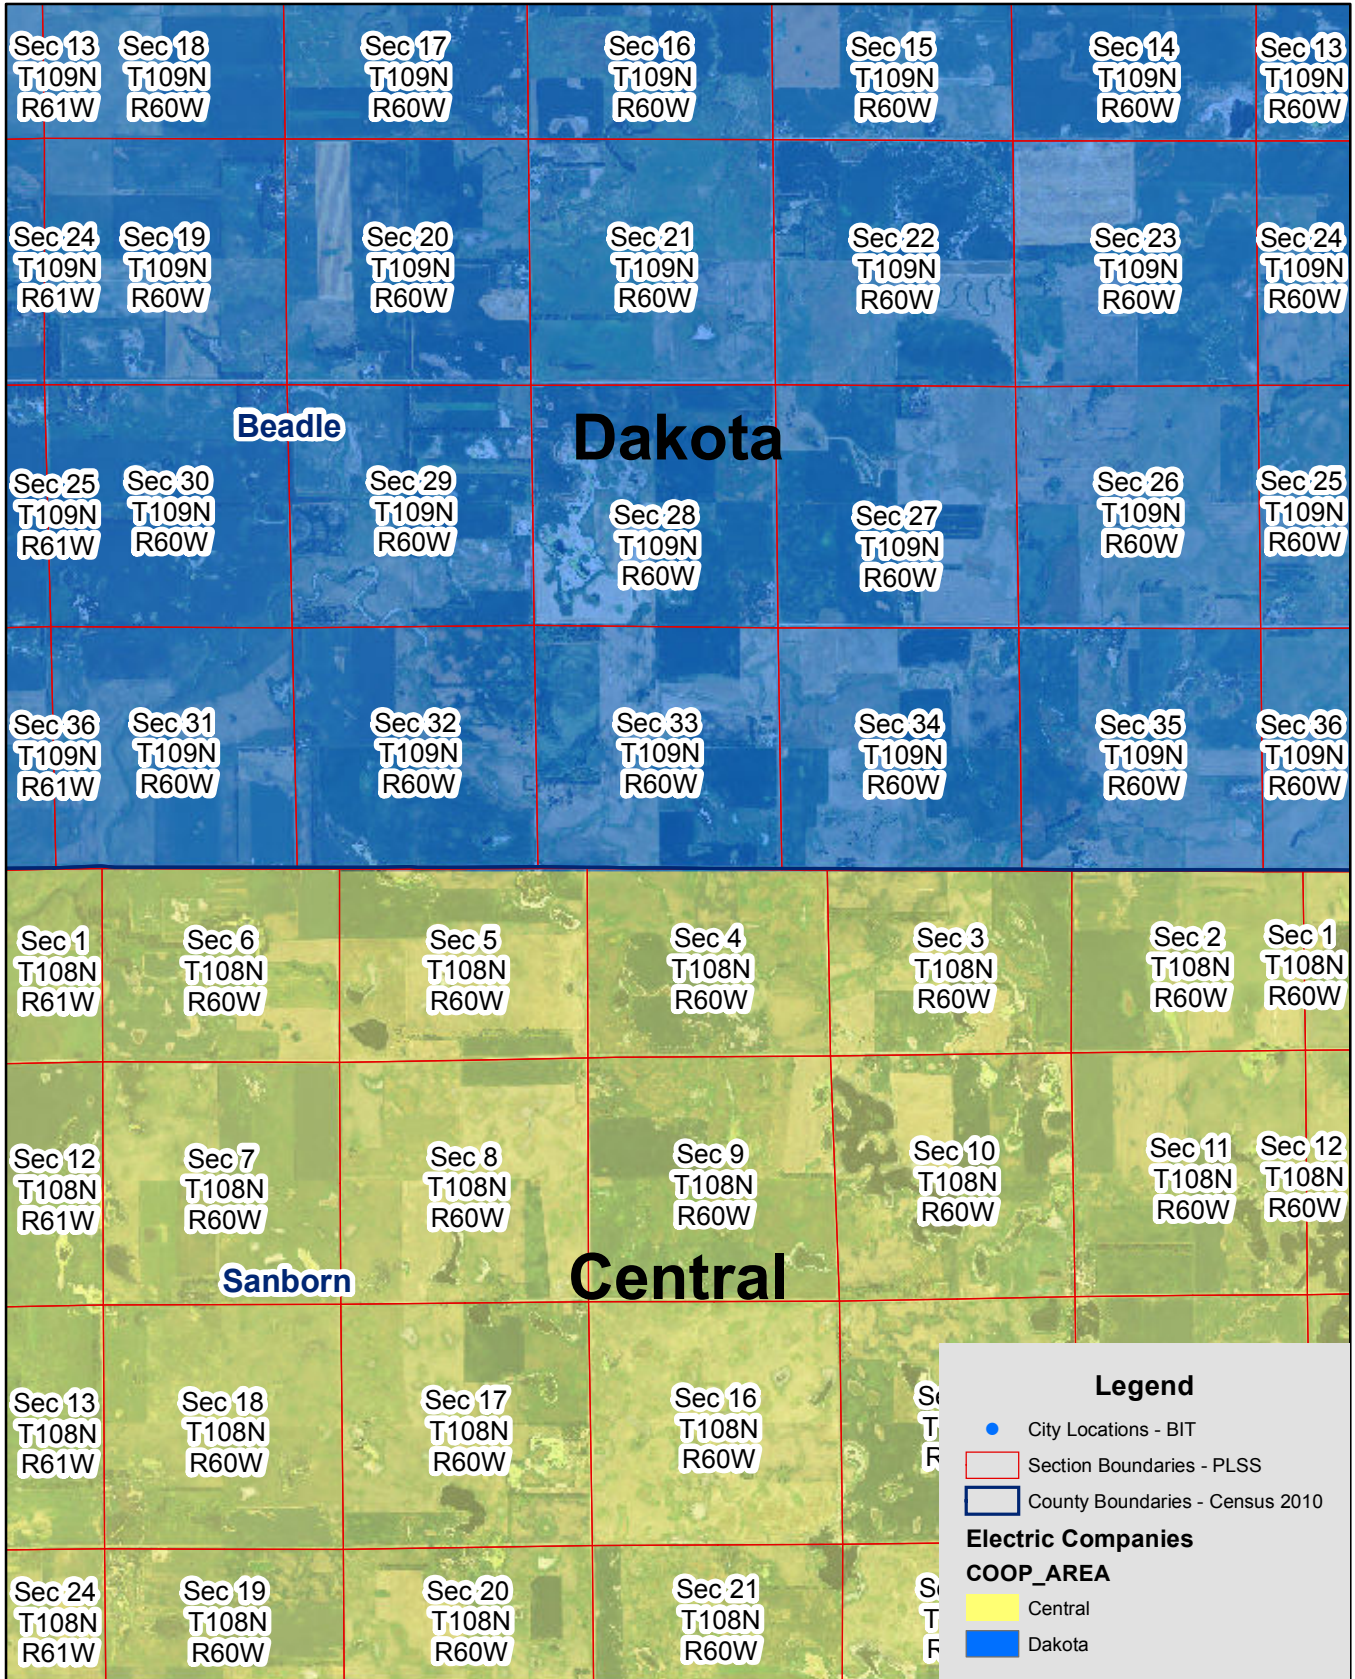

Exhibit B

Central & Dakota Electric Service Territory Boundary

Page 1 of 20

Exhibit B

Central & Dakota Electric Service Territory Boundary

Page 2 of 20

Exhibit B

Central & Dakota Electric Service Territory Boundary

Page 3 of 20

Exhibit B

Central & Dakota Electric Service Territory Boundary

Page 4 of 20

Exhibit B

Central & Dakota Electric Service Territory Boundary

Page 5 of 20

Exhibit B

Central & Dakota Electric Service Territory Boundary

Page 6 of 20

Exhibit B

Central & Dakota Electric Service Territory Boundary

Page 7 of 20

Exhibit B

Central & Dakota Electric Service Territory Boundary

Page 8 of 20

Exhibit B

Central & Dakota Electric Service Territory Boundary

Page 9 of 20

Exhibit B

Central & Dakota Electric Service Territory Boundary

Page 10 of 20

Exhibit B

Central & Dakota Electric Service Territory Boundary