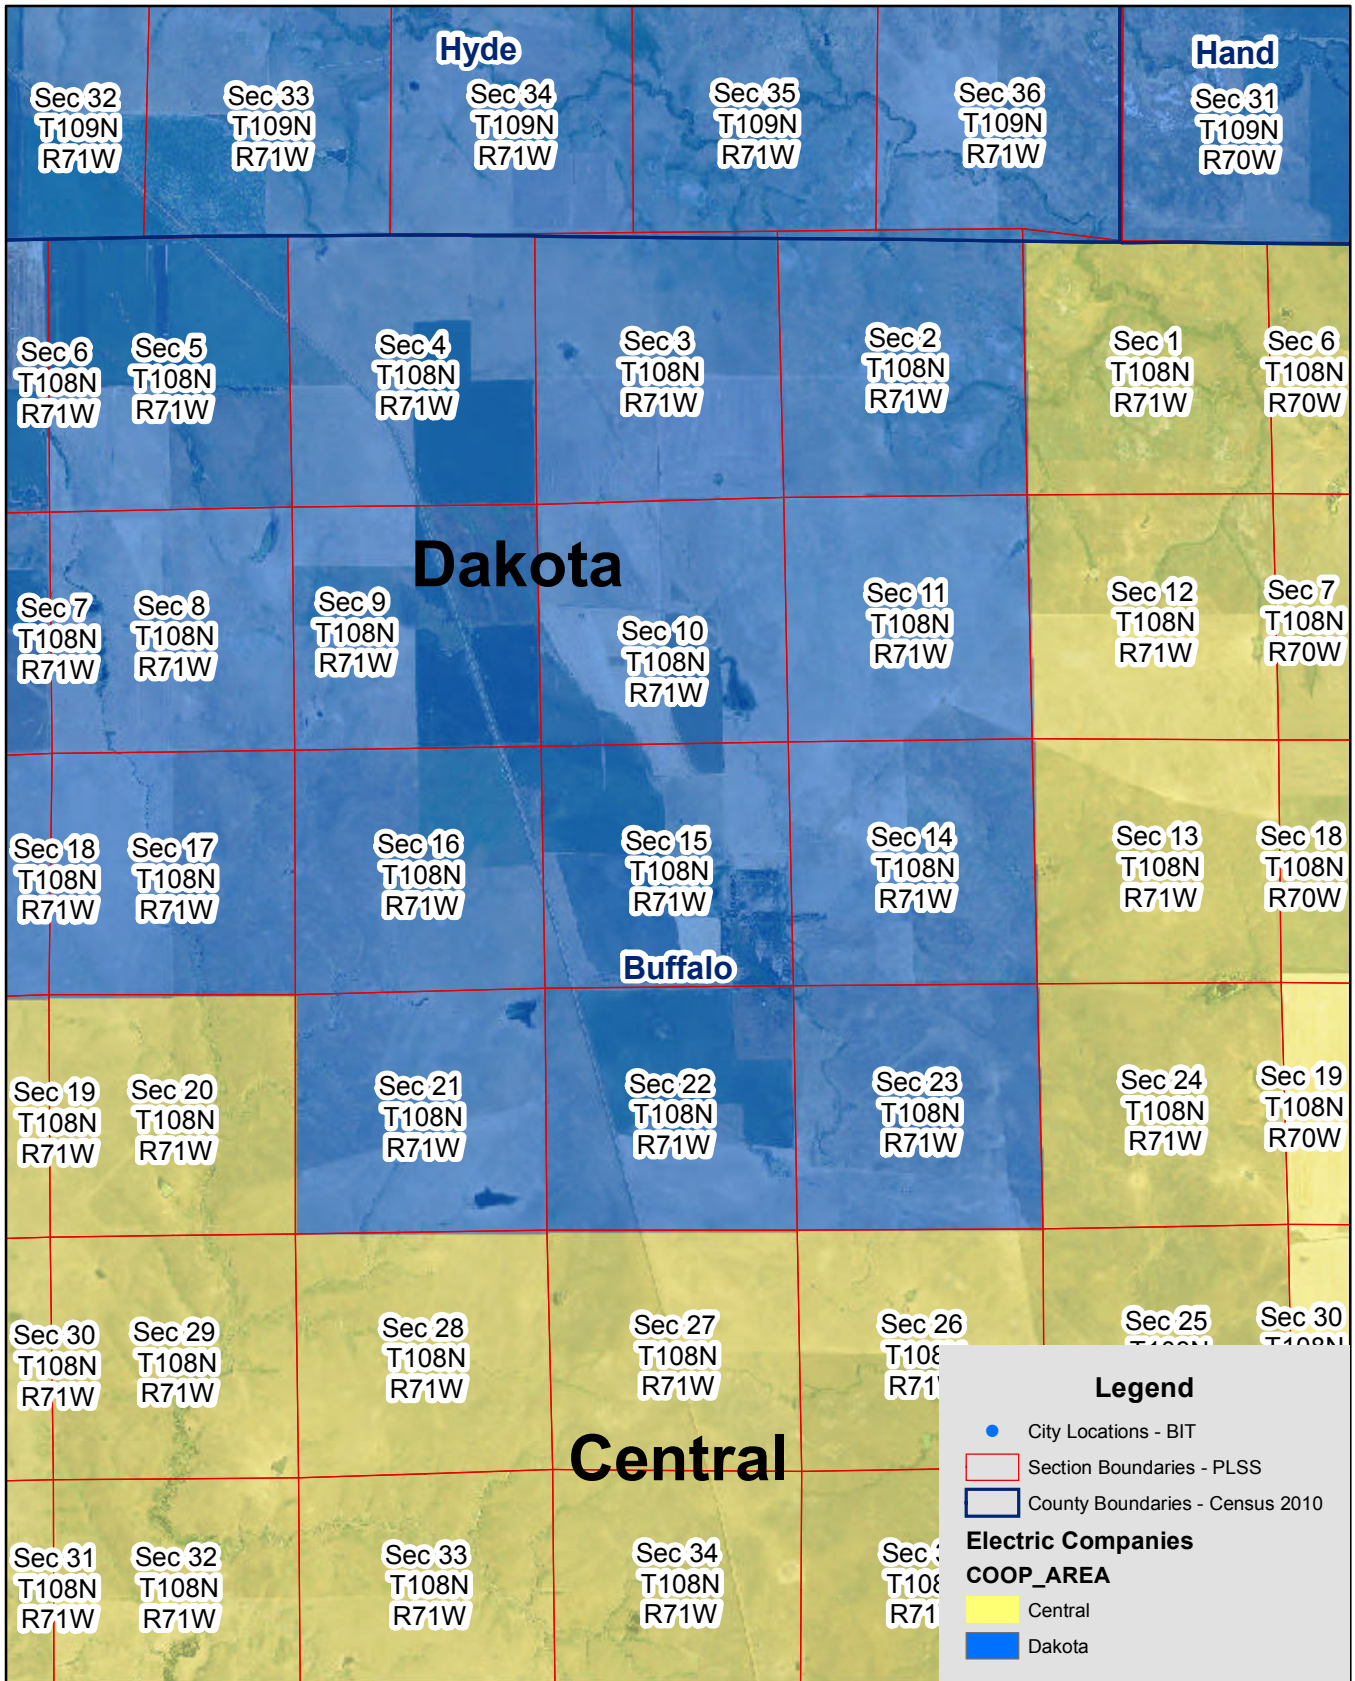

Exhibit B

Central & Dakota Electric Service Territory Boundary

Page 1 of 20

Exhibit B

Central & Dakota Electric Service Territory Boundary

Page 2 of 20

Exhibit B

Central & Dakota Electric Service Territory Boundary

Central & Dakota Electric Service Territory Boundary
Page 14 of 20

Exhibit B

Central & Dakota Electric Service Territory Boundary
Page 15 of 20

Exhibit B

Central & Dakota Electric Service Territory Boundary
Page 16 of 20

Exhibit B

Central & Dakota Electric Service Territory Boundary
Page 17 of 20

Exhibit B

Central & Dakota Electric Service Territory Boundary
 Page 18 of 20

Exhibit B

Central & Dakota Electric Service Territory Boundary
Page 19 of 20

Exhibit B

Central & Dakota Electric Service Territory Boundary

Page 20 of 20