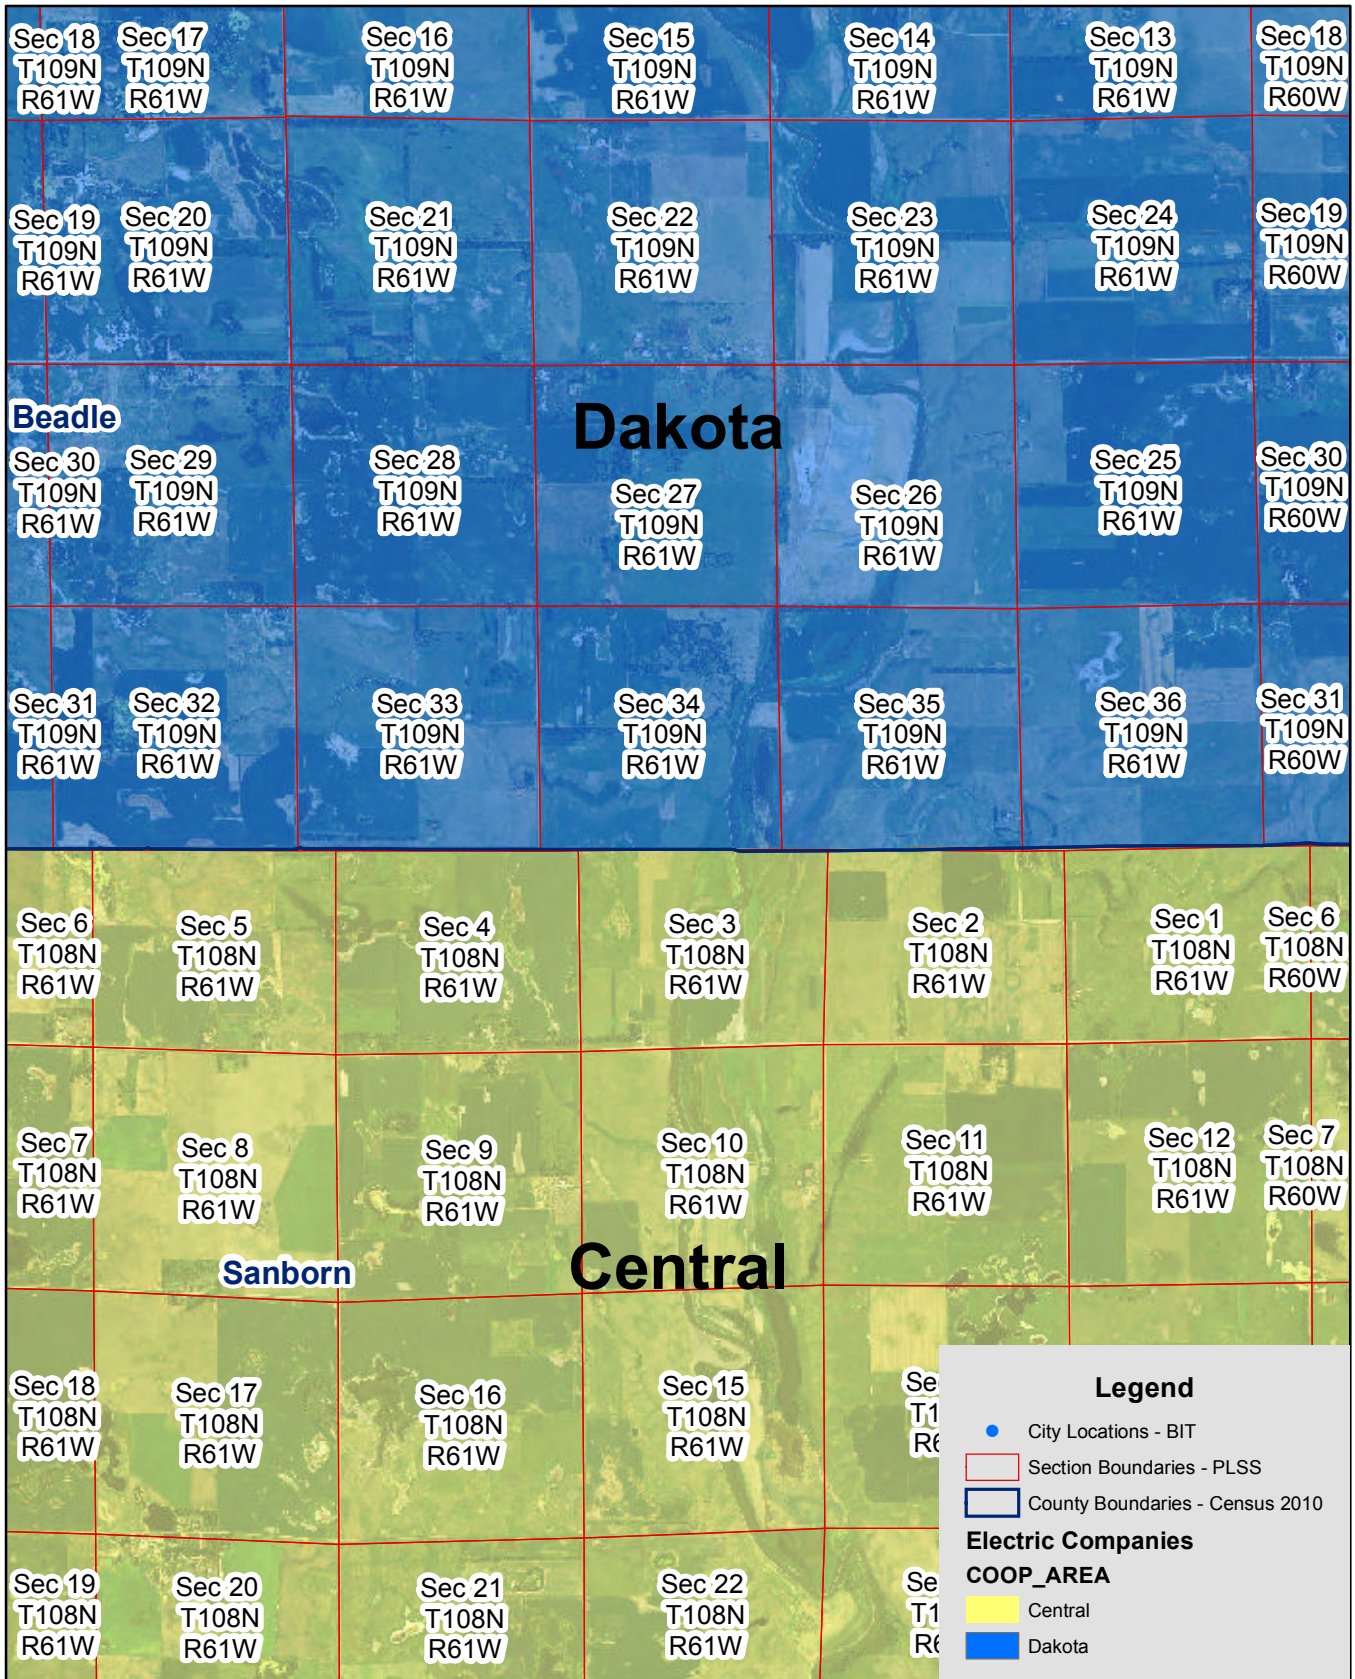

Exhibit B

Central & Dakota Electric Service Territory Boundary

Page 1 of 20

Exhibit B

Central & Dakota Electric Service Territory Boundary

Page 2 of 20

Exhibit B

Central & Dakota Electric Service Territory Boundary

Page 3 of 20

Exhibit B

Central & Dakota Electric Service Territory Boundary

Page 4 of 20

Exhibit B

Central & Dakota Electric Service Territory Boundary

Page 5 of 20

Exhibit B

Central & Dakota Electric Service Territory Boundary

Page 6 of 20

Exhibit B

Central & Dakota Electric Service Territory Boundary

Page 7 of 20

Exhibit B

Central & Dakota Electric Service Territory Boundary

Page 8 of 20

Exhibit B

Central & Dakota Electric Service Territory Boundary

Page 9 of 20

Exhibit B

Central & Dakota Electric Service Territory Boundary

Page 10 of 20

Exhibit B

Central & Dakota Electric Service Territory Boundary