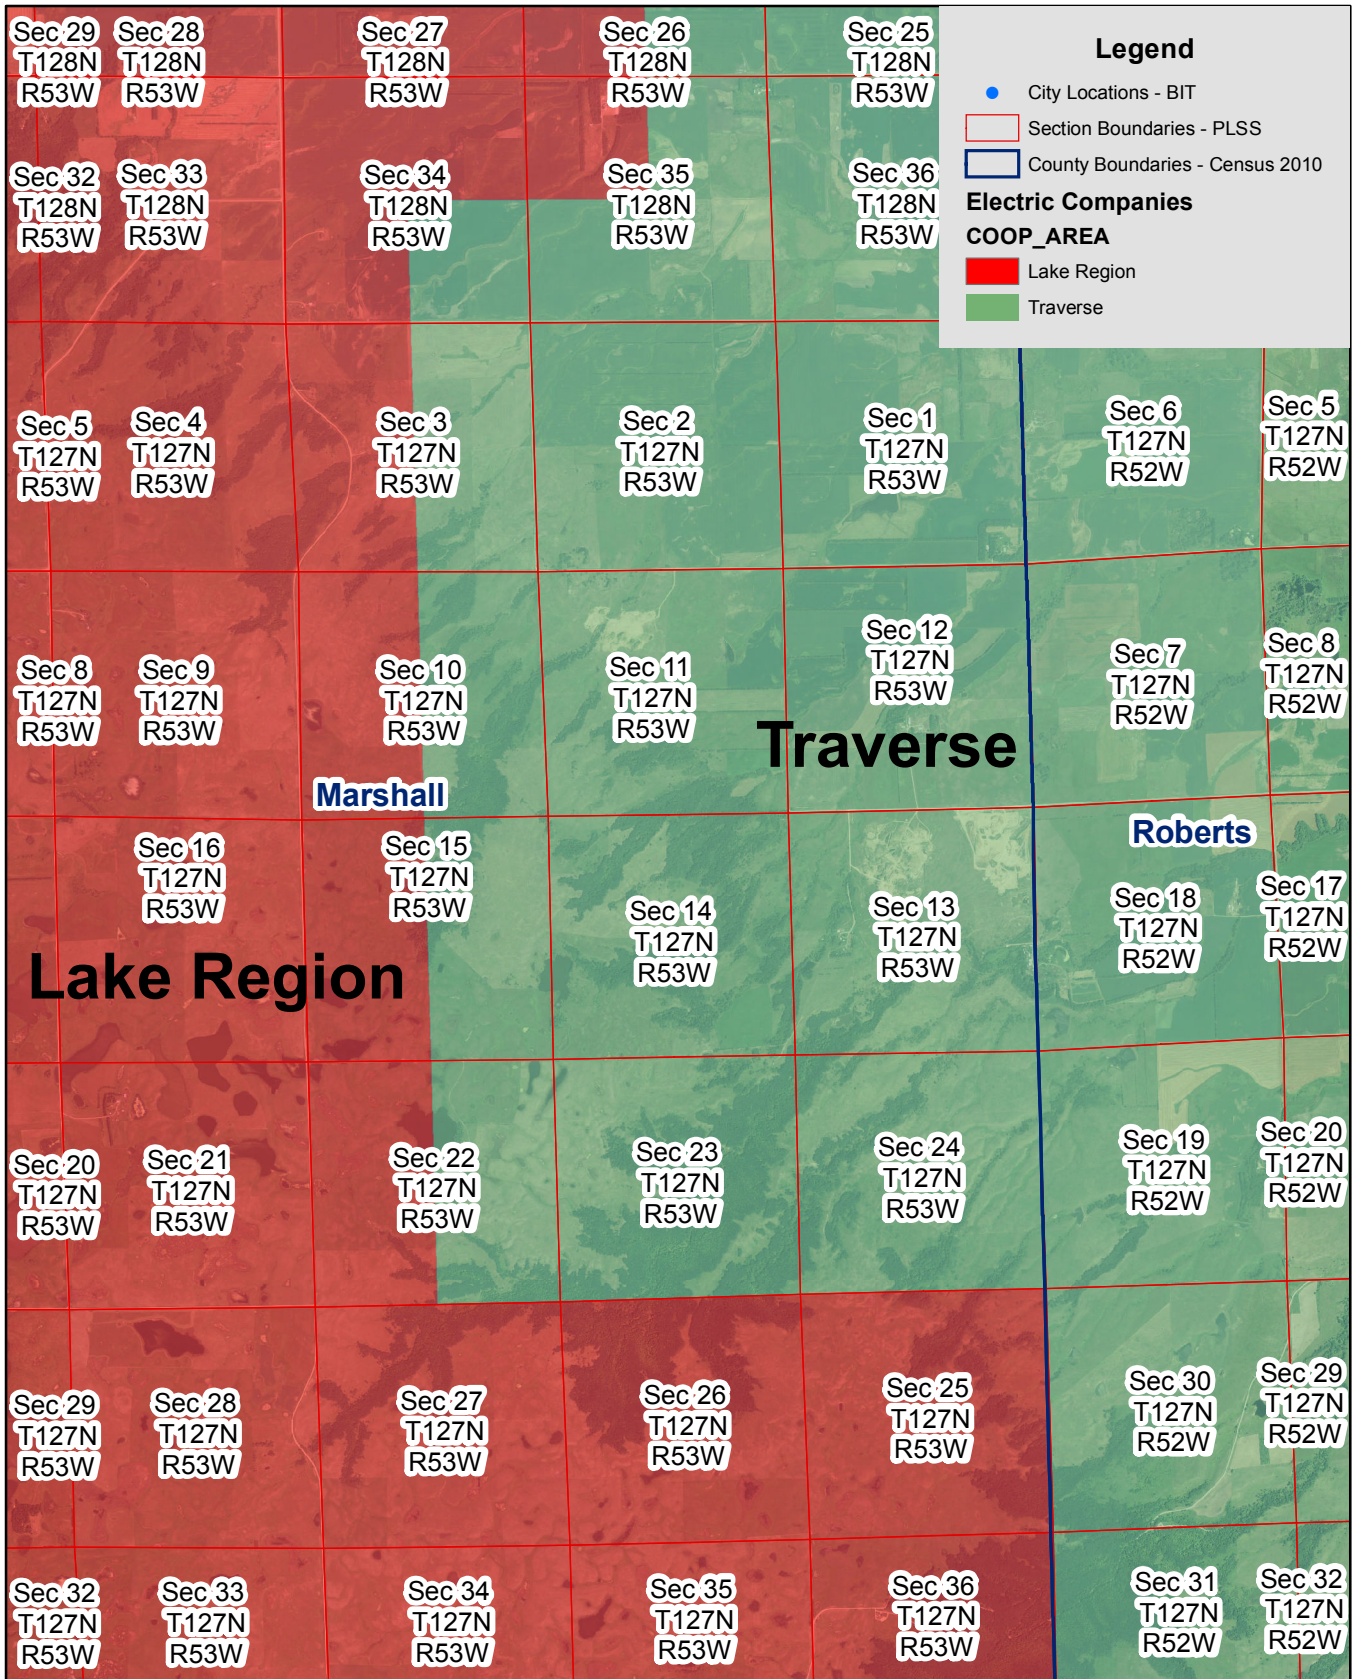

Exhibit B

Traverse and Lake Region Electric Service Territory Boundary

Page 1 of 5

Exhibit B

Traverse and Lake Region Electric Service Territory Boundary

Page 2 of 5

Exhibit B

Traverse and Lake Region Electric Service Territory Boundary

Page 3 of 5

Exhibit B

Traverse and Lake Region Electric Service Territory Boundary

Page 4 of 5

Exhibit B

Traverse and Lake Region Electric Service Territory Boundary

Page 5 of 5