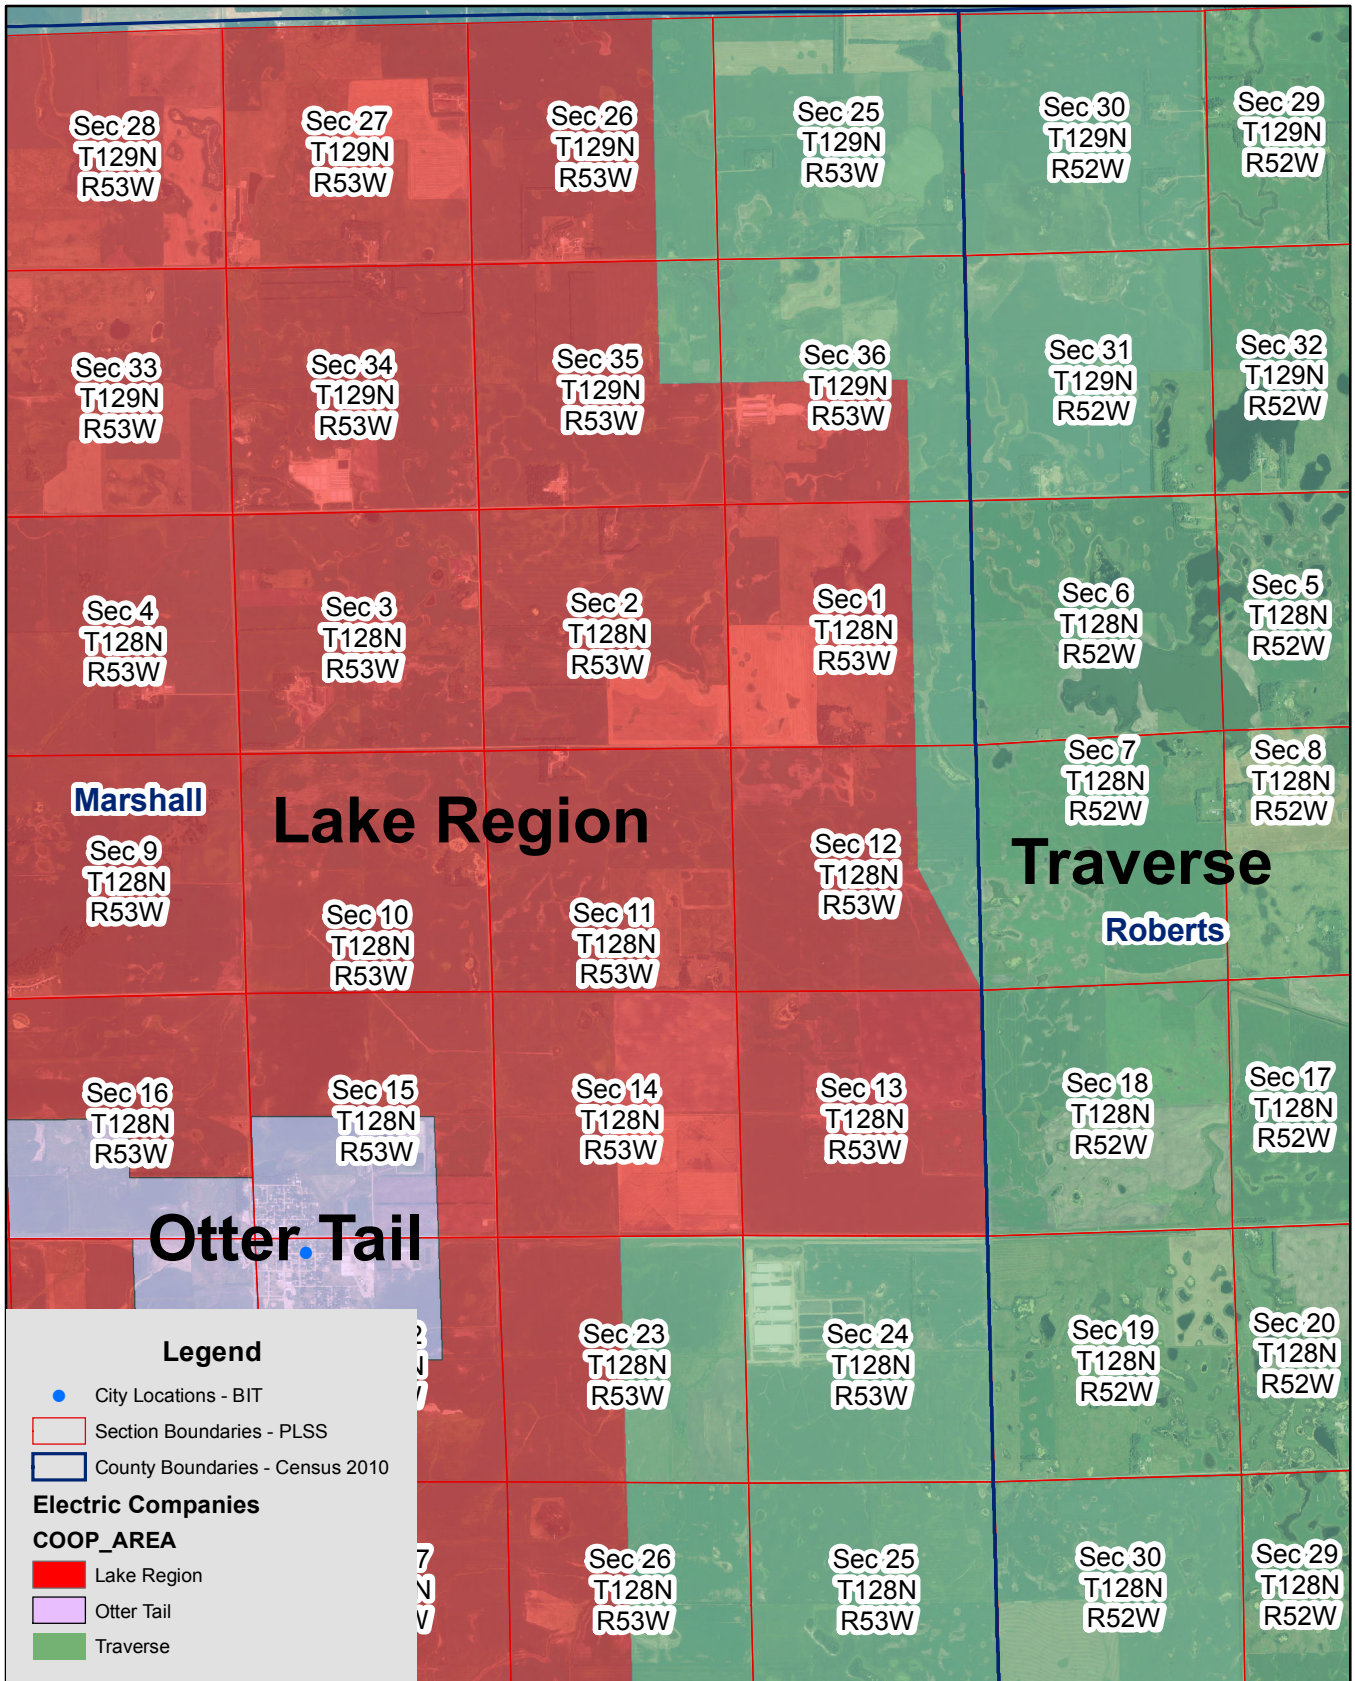

Exhibit B

Traverse and Lake Region Electric Service Territory Boundary

Page 1 of 5

Exhibit B

Traverse and Lake Region Electric Service Territory Boundary

Page 2 of 5

Exhibit B

Traverse and Lake Region Electric Service Territory Boundary

Page 3 of 5

Exhibit B

Traverse and Lake Region Electric Service Territory Boundary

Page 4 of 5

Exhibit B

Traverse and Lake Region Electric Service Territory Boundary

Page 5 of 5