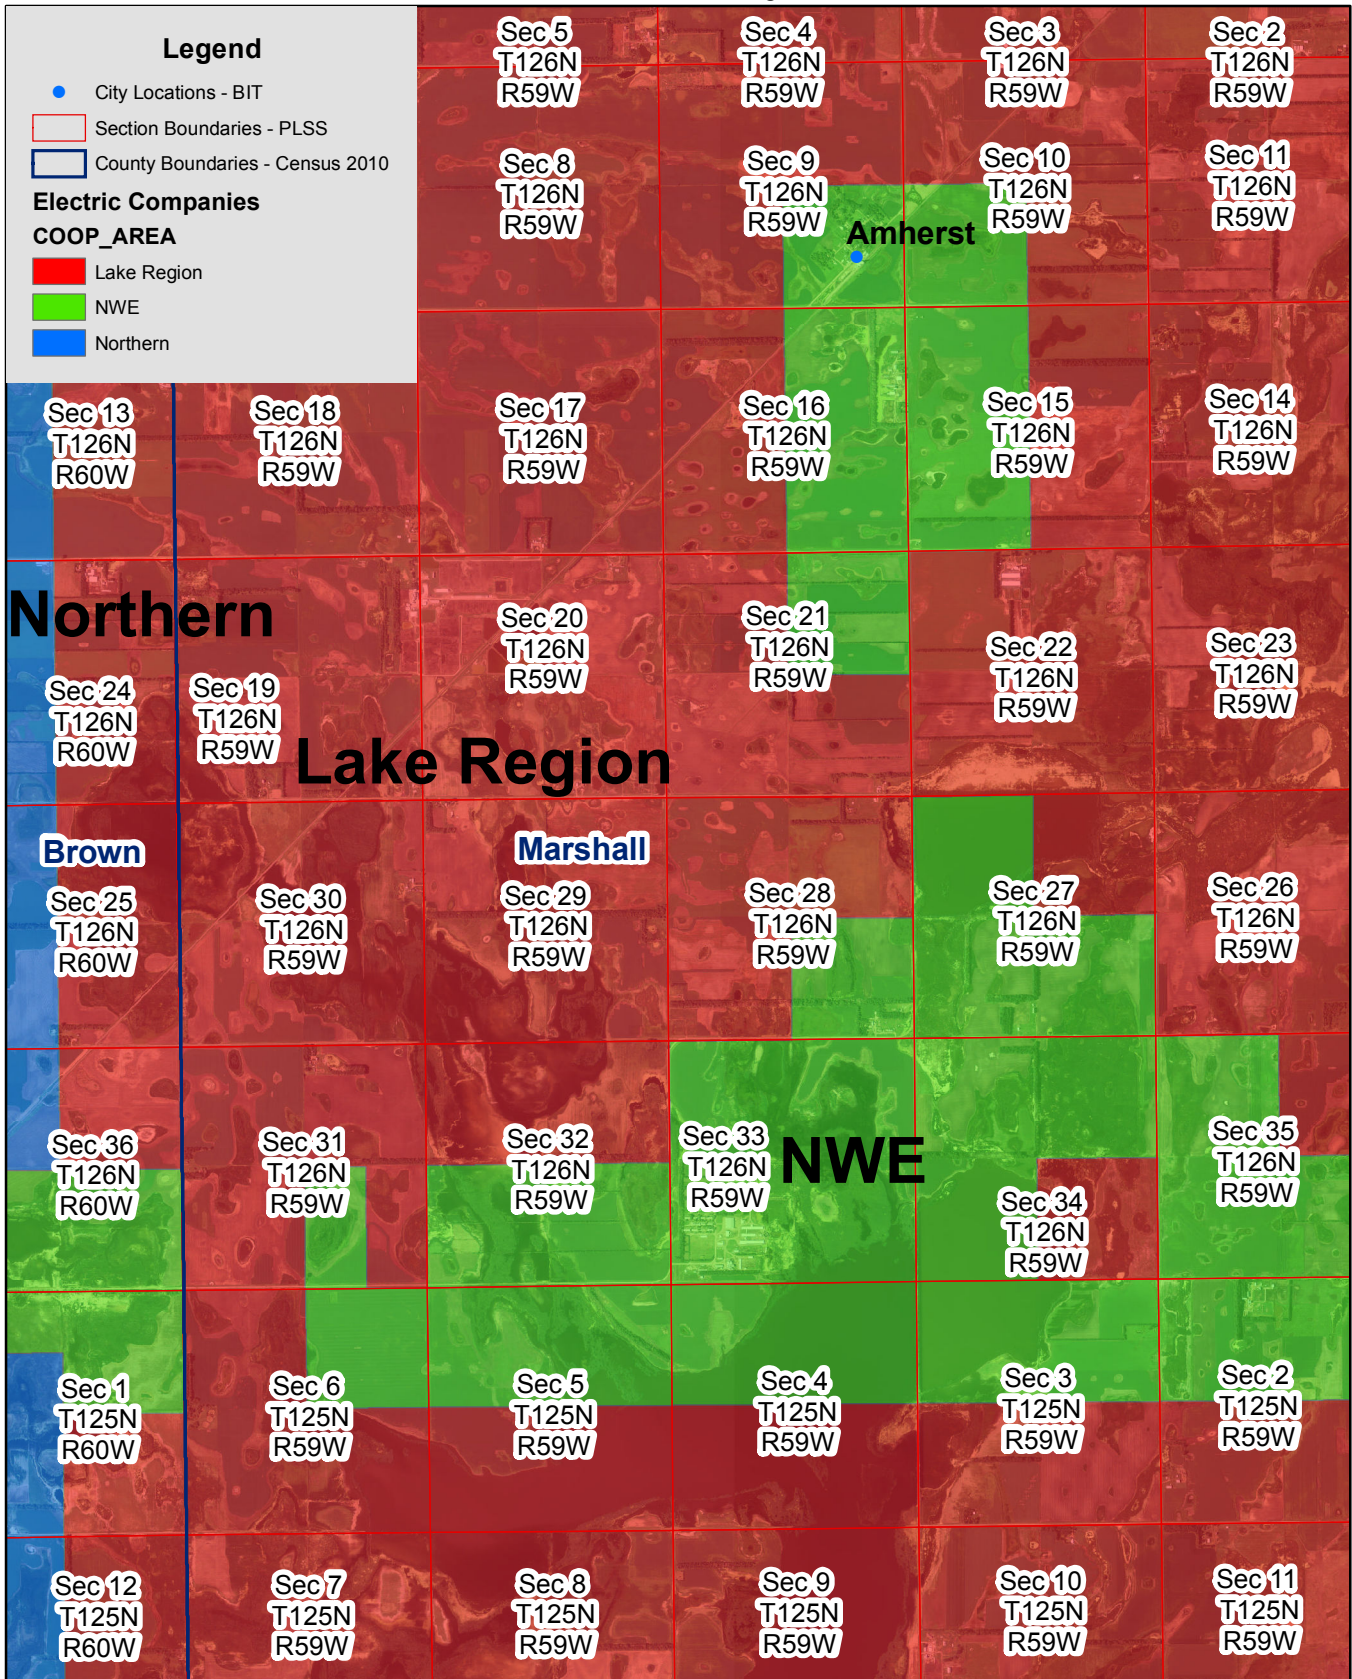

Exhibit C

NWE and Lake Region Electric Service Territory Boundary

Page 1 of 3

Armherst & North Langford

Exhibit C

NWE and Lake Region Electric Service Territory Boundary

Page 2 of 3

Armherst & North Langford

Exhibit C

NWE and Lake Region Electric Service Territory Boundary

Page 3 of 3

Armherst & North Langford