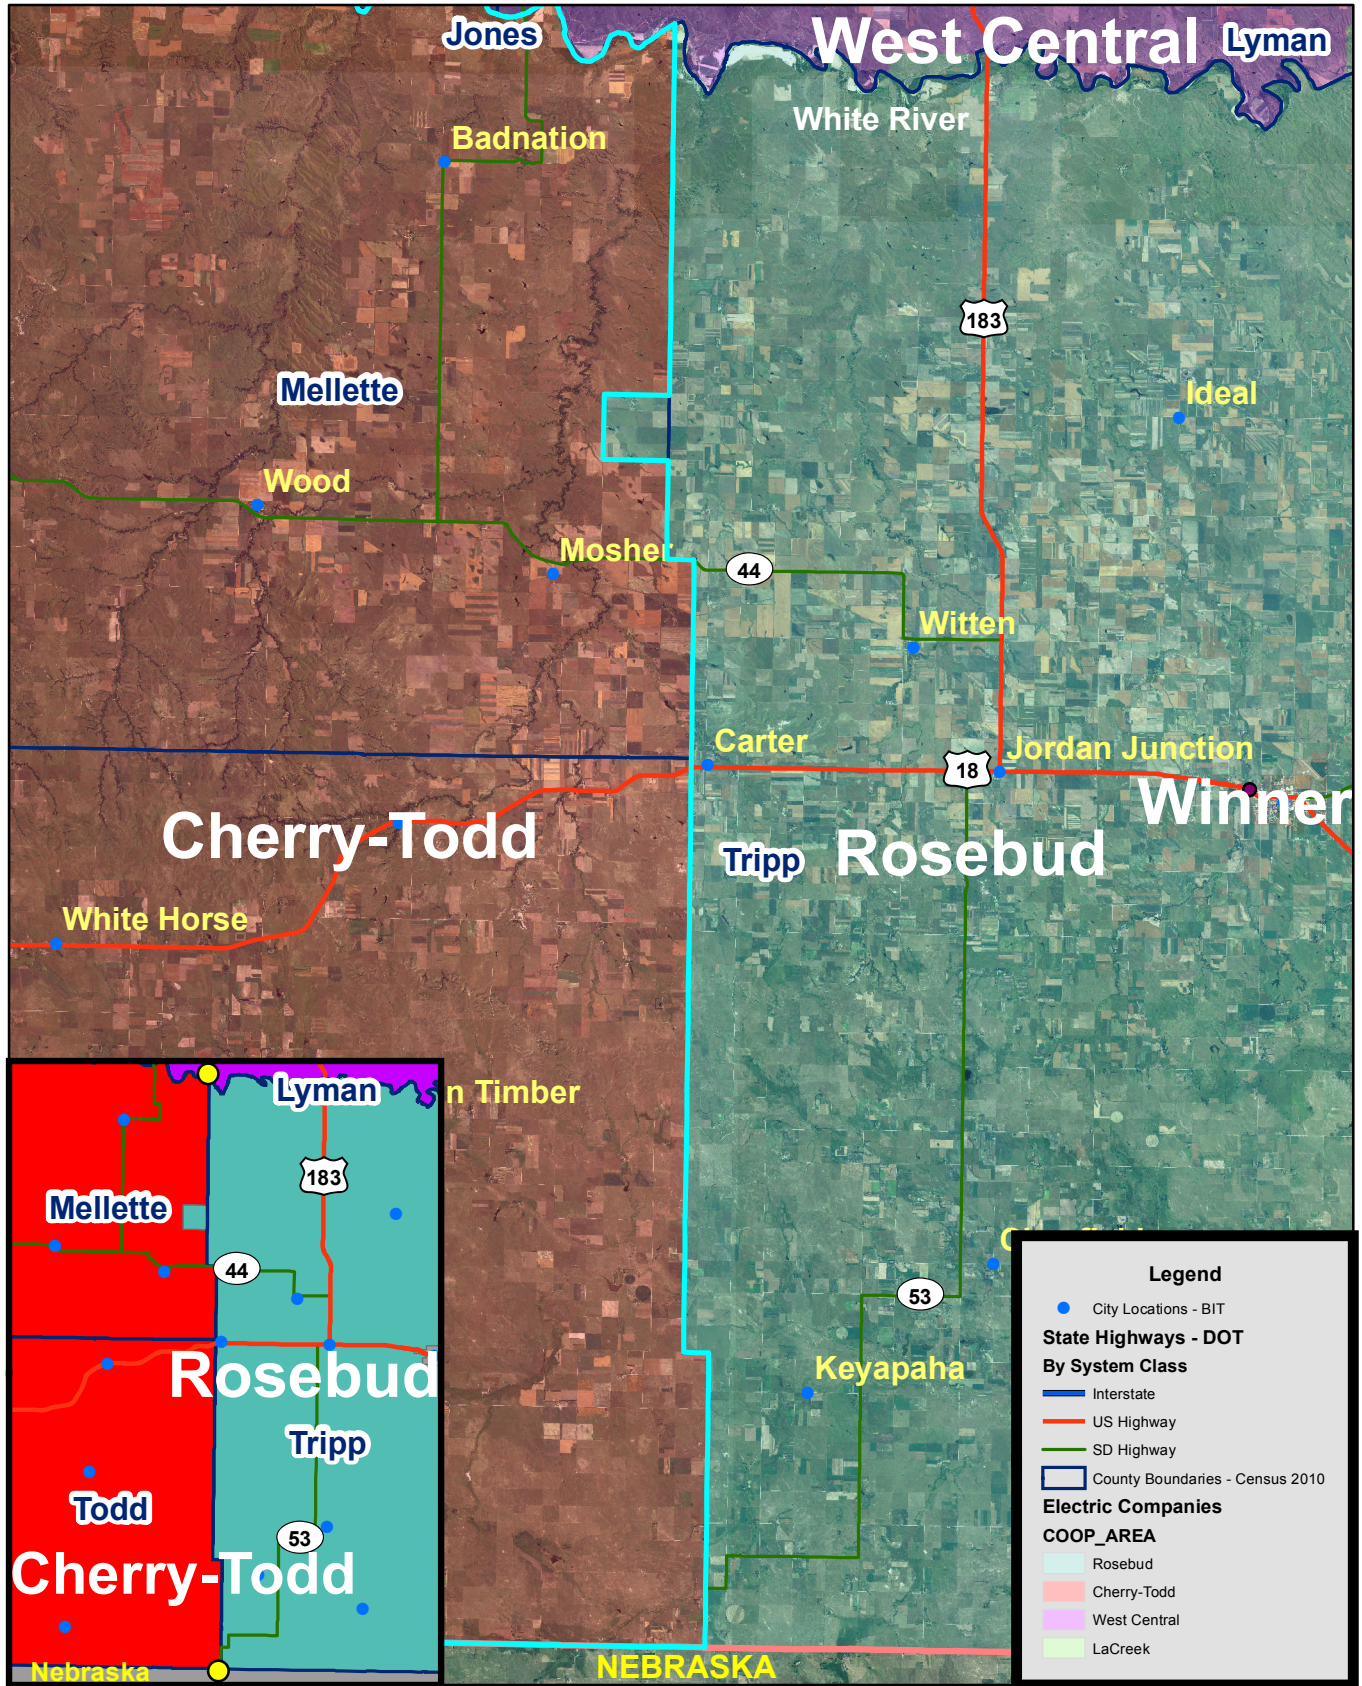

Exhibit B

Cherry Todd & Rosebud Electric Service Territory Boundaries

Page 1 of 9

Exhibit B

Cherry Todd & Rosebud Electric Service Territory Boundaries
 Section 13, T43S, R25E - Mellette Co/Tripp Co border

Page 2 of 9

Legend

- City Locations - BIT
- Section_Boundaries
- State Highways - DOT
- By System Class
 - Interstate
 - US Highway
 - SD Highway
- County Boundaries - Census 2010
- Electric Companies
- COOP_AREA
 - Rosebud
 - Cherry-Todd
 - West Central

Exhibit B

Cherry Todd & Rosebud Electric Service Territory Boundaries
 Section 1, T41N, R25W - Mellette Co/Tripp Co border

Page 3 of 9

Exhibit B

Cherry Todd & Rosebud Electric Service Territory Boundaries

Hwy 44 area - Mellette Co/Tripp Co border

Page 4 of 9

Exhibit B

Cherry Todd & Rosebud Electric Service Territory Boundaries
 Hwy 18 & Carter area - Mellette Co/Todd Co/Tripp Co border

Page 5 of 9

Exhibit B