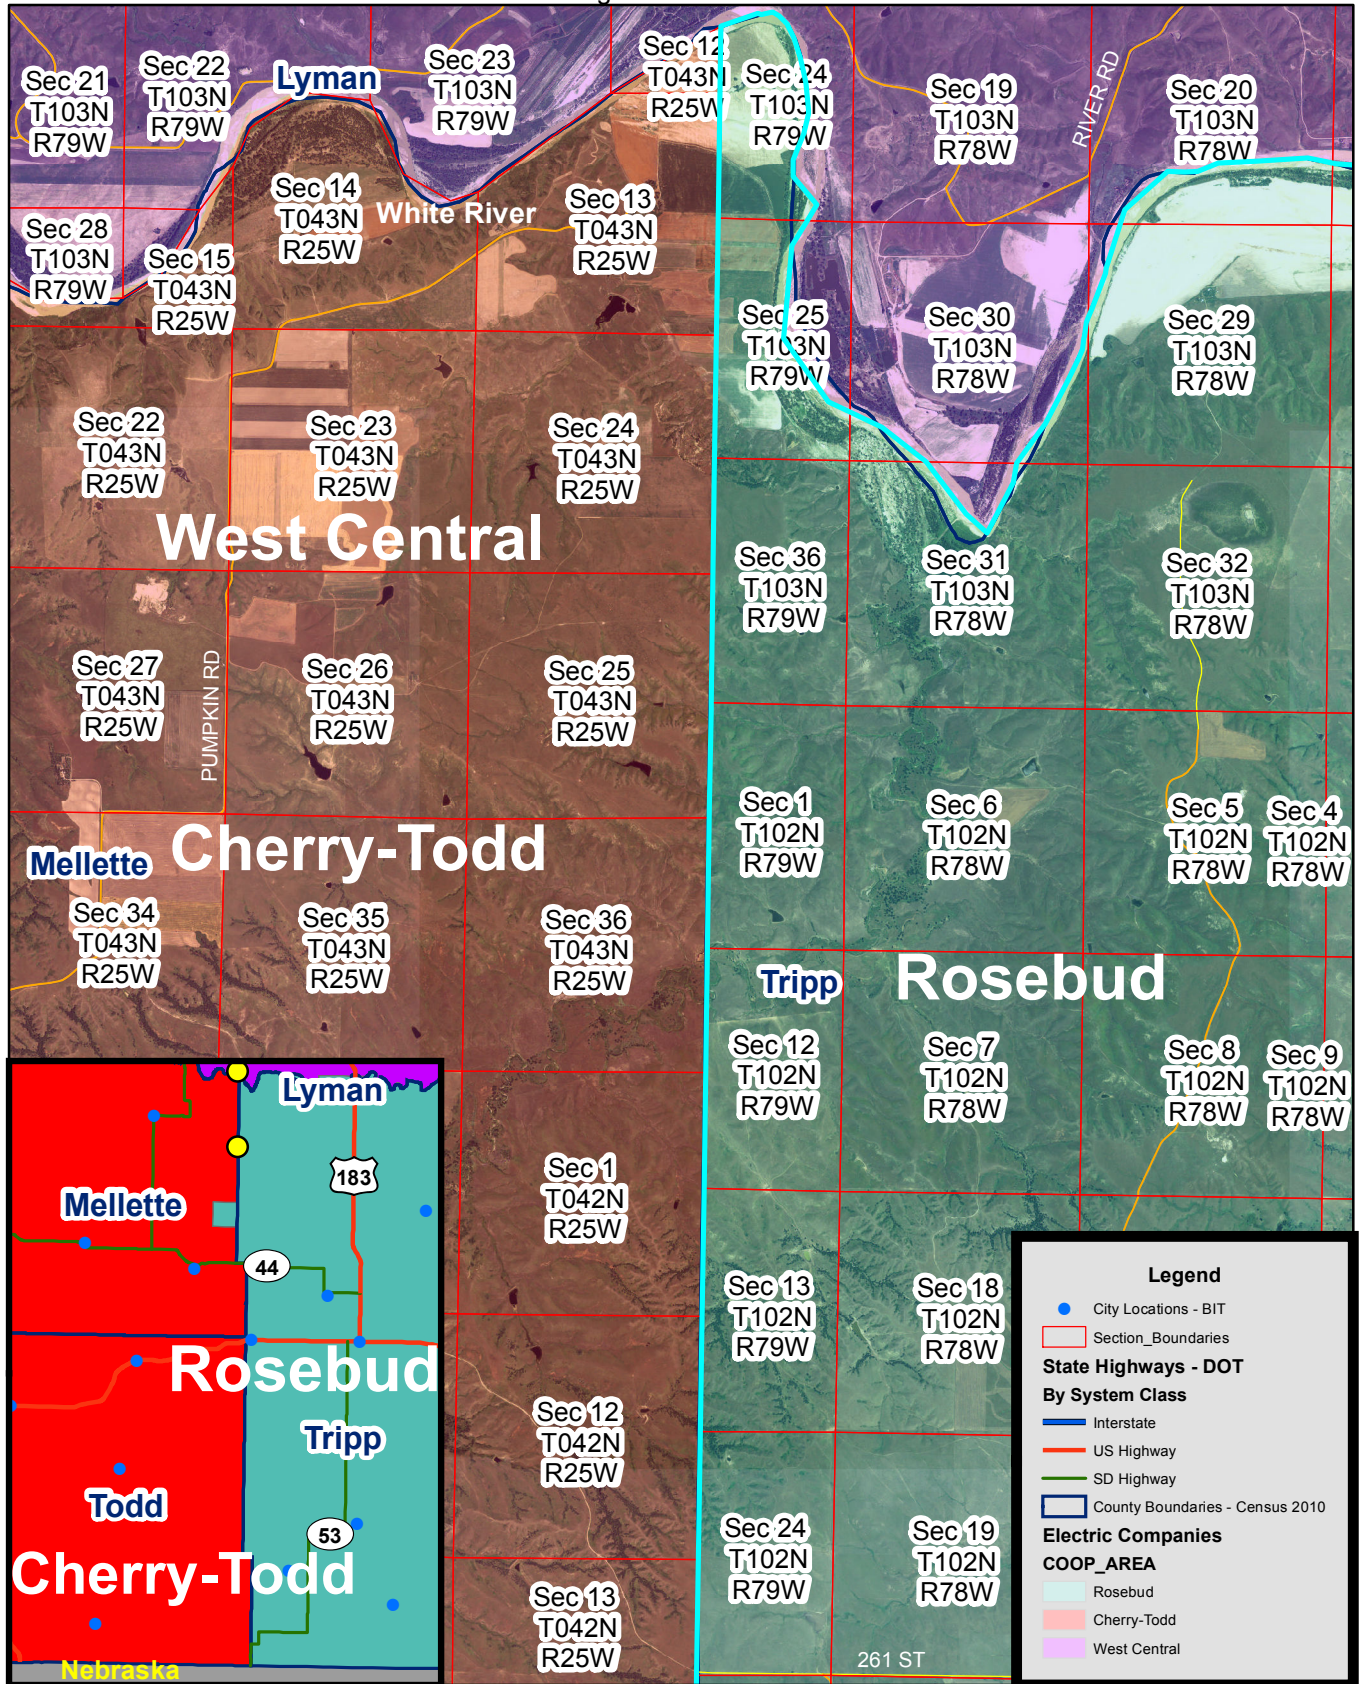

Exhibit B

Cherry Todd & Rosebud Electric Service Territory Boundaries

Page 1 of 9

Exhibit B

Cherry Todd & Rosebud Electric Service Territory Boundaries
 Section 13, T43S, R25E - Mellette Co/Tripp Co border

Page 2 of 9

Legend

- City Locations - BIT
- Section_Boundaries
- State Highways - DOT
- By System Class
 - Interstate
 - US Highway
 - SD Highway
- County Boundaries - Census 2010
- Electric Companies
- COOP_AREA
 - Rosebud
 - Cherry-Todd
 - West Central

Exhibit B

Cherry Todd & Rosebud Electric Service Territory Boundaries
 Section 1, T41N, R25W - Mellette Co/Tripp Co border

Page 3 of 9

Exhibit B

Cherry Todd & Rosebud Electric Service Territory Boundaries

Hwy 44 area - Mellette Co/Tripp Co border

Page 4 of 9

Exhibit B

Cherry Todd & Rosebud Electric Service Territory Boundaries
 Hwy 18 & Carter area - Mellette Co/Todd Co/Tripp Co border

Page 5 of 9

Exhibit B