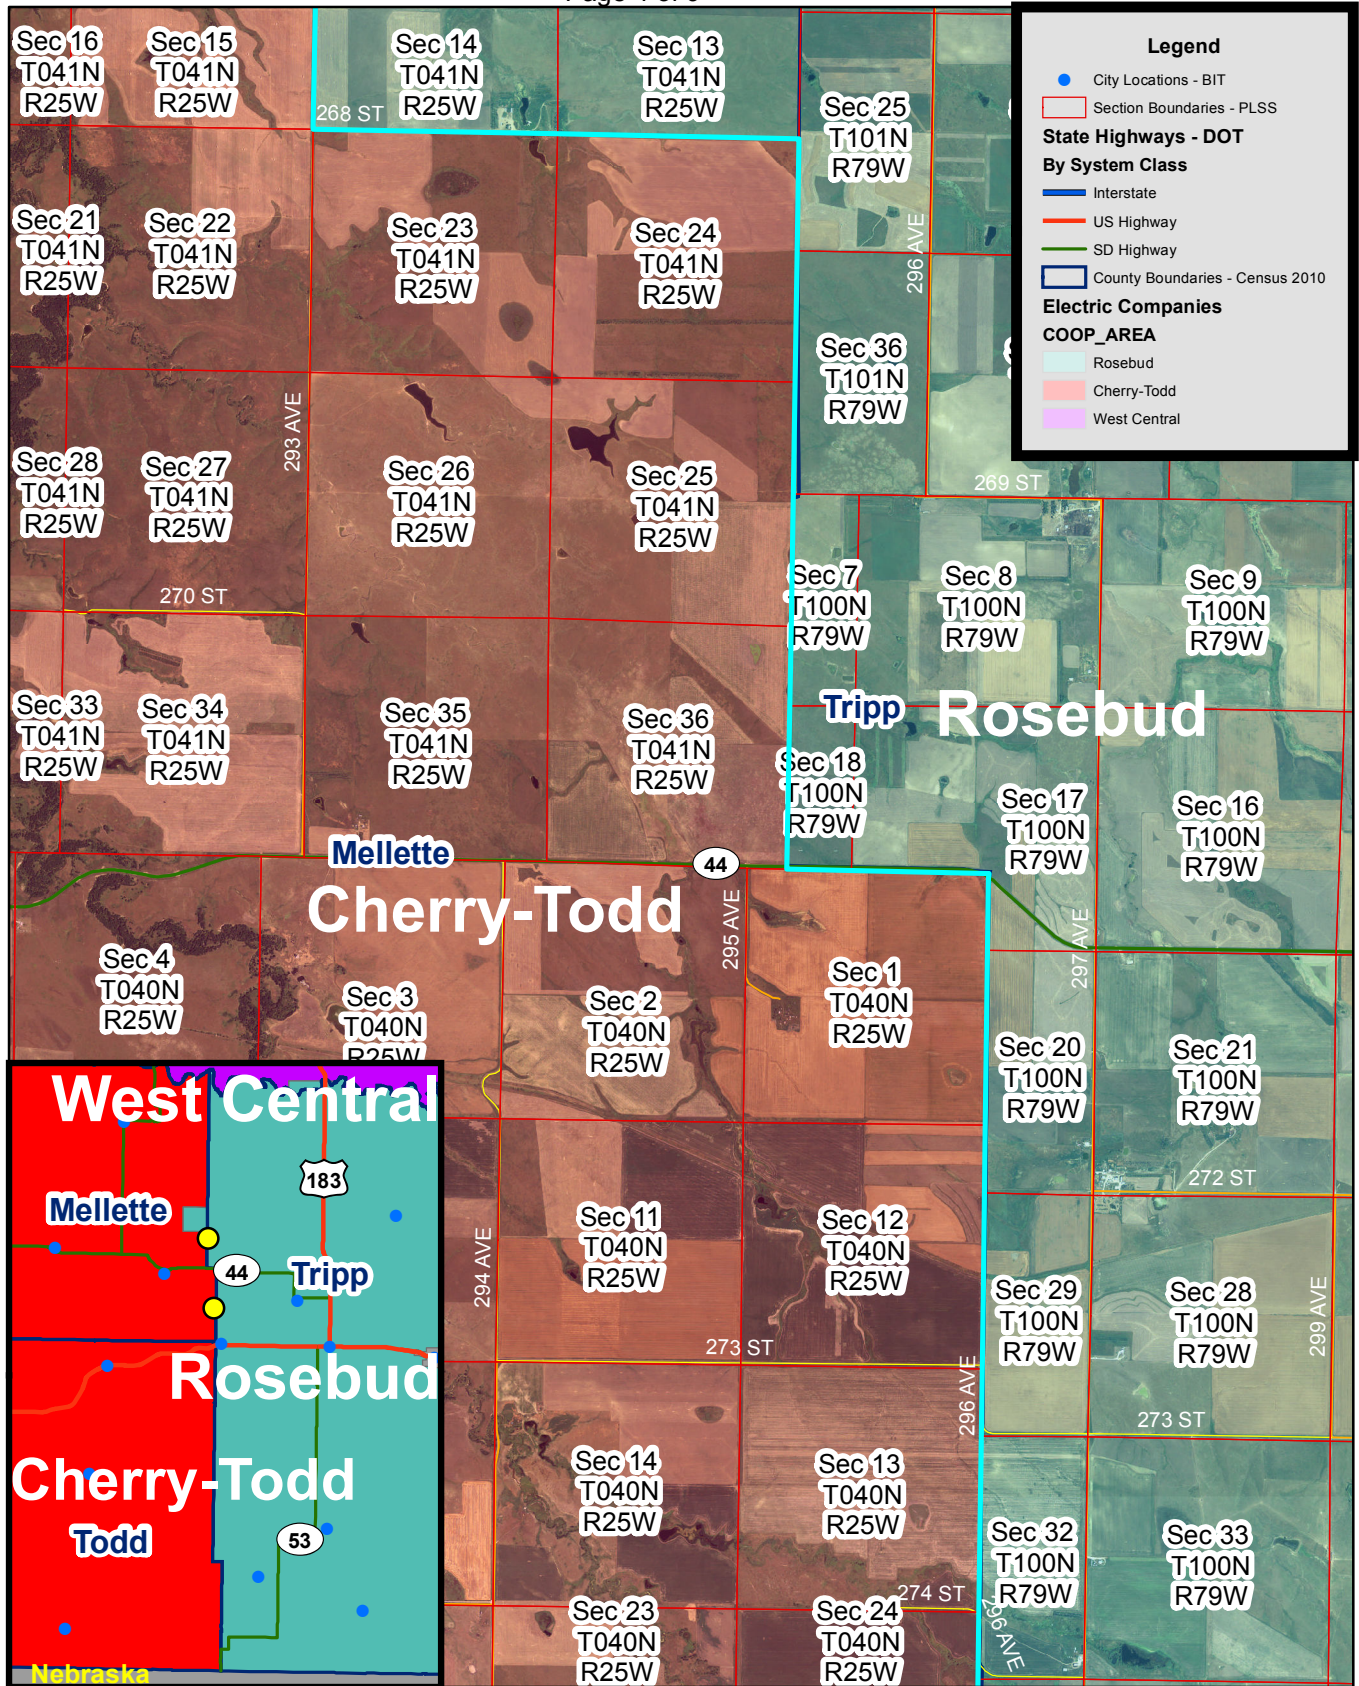

Exhibit B

Cherry Todd & Rosebud Electric Service Territory Boundaries

Page 1 of 9

Exhibit B

Cherry Todd & Rosebud Electric Service Territory Boundaries
 Section 13, T43S, R25E - Mellette Co/Tripp Co border

Page 2 of 9

Legend

- City Locations - BIT
- Section_Boundaries
- State Highways - DOT
- By System Class
 - Interstate
 - US Highway
 - SD Highway
- County Boundaries - Census 2010
- Electric Companies
- COOP_AREA
 - Rosebud
 - Cherry-Todd
 - West Central

Exhibit B

Cherry Todd & Rosebud Electric Service Territory Boundaries
 Section 1, T41N, R25W - Mellette Co/Tripp Co border

Page 3 of 9

Exhibit B

Cherry Todd & Rosebud Electric Service Territory Boundaries

Hwy 44 area - Mellette Co/Tripp Co border

Page 4 of 9

Exhibit B

Cherry Todd & Rosebud Electric Service Territory Boundaries
 Hwy 18 & Carter area - Mellette Co/Todd Co/Tripp Co border

Page 5 of 9

Exhibit B