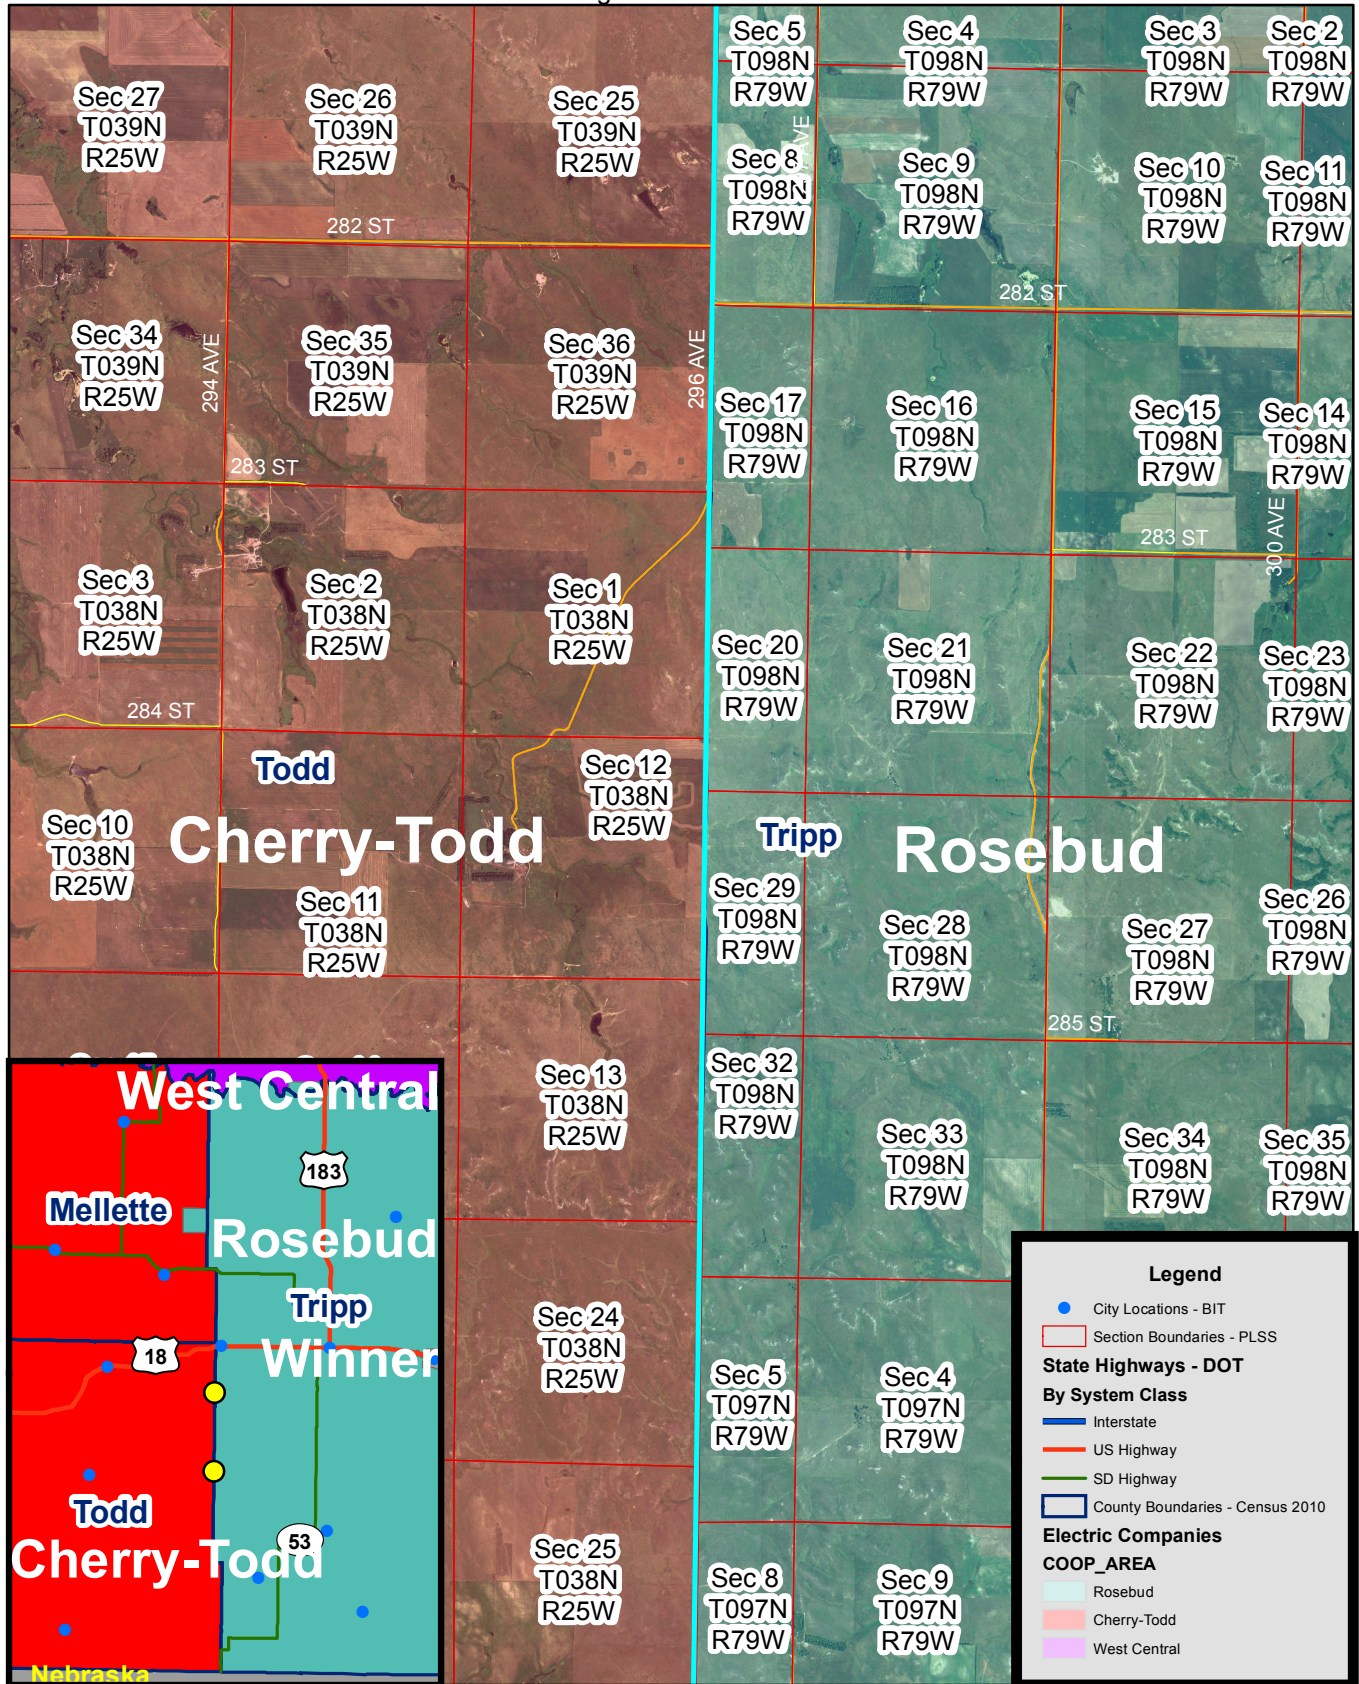

Exhibit B

Cherry Todd & Rosebud Electric Service Territory Boundaries

Page 1 of 9

Exhibit B

Cherry Todd & Rosebud Electric Service Territory Boundaries
 Section 13, T43S, R25E - Mellette Co/Tripp Co border

Page 2 of 9

Legend

- City Locations - BIT
- Section_Boundaries
- State Highways - DOT
- By System Class
 - Interstate
 - US Highway
 - SD Highway
- County Boundaries - Census 2010
- Electric Companies
- COOP_AREA
 - Rosebud
 - Cherry-Todd
 - West Central

Exhibit B

Cherry Todd & Rosebud Electric Service Territory Boundaries
 Section 1, T41N, R25W - Mellette Co/Tripp Co border

Page 3 of 9

Exhibit B

Cherry Todd & Rosebud Electric Service Territory Boundaries

Cherry Todd & Rosebud Electric Service Territory Boundaries

Todd Co/Tripp Co border

Page 6 of 9

Exhibit B

Cherry Todd & Rosebud Electric Service Territory Boundaries

Todd Co/Tripp Co border

Page 7 of 9