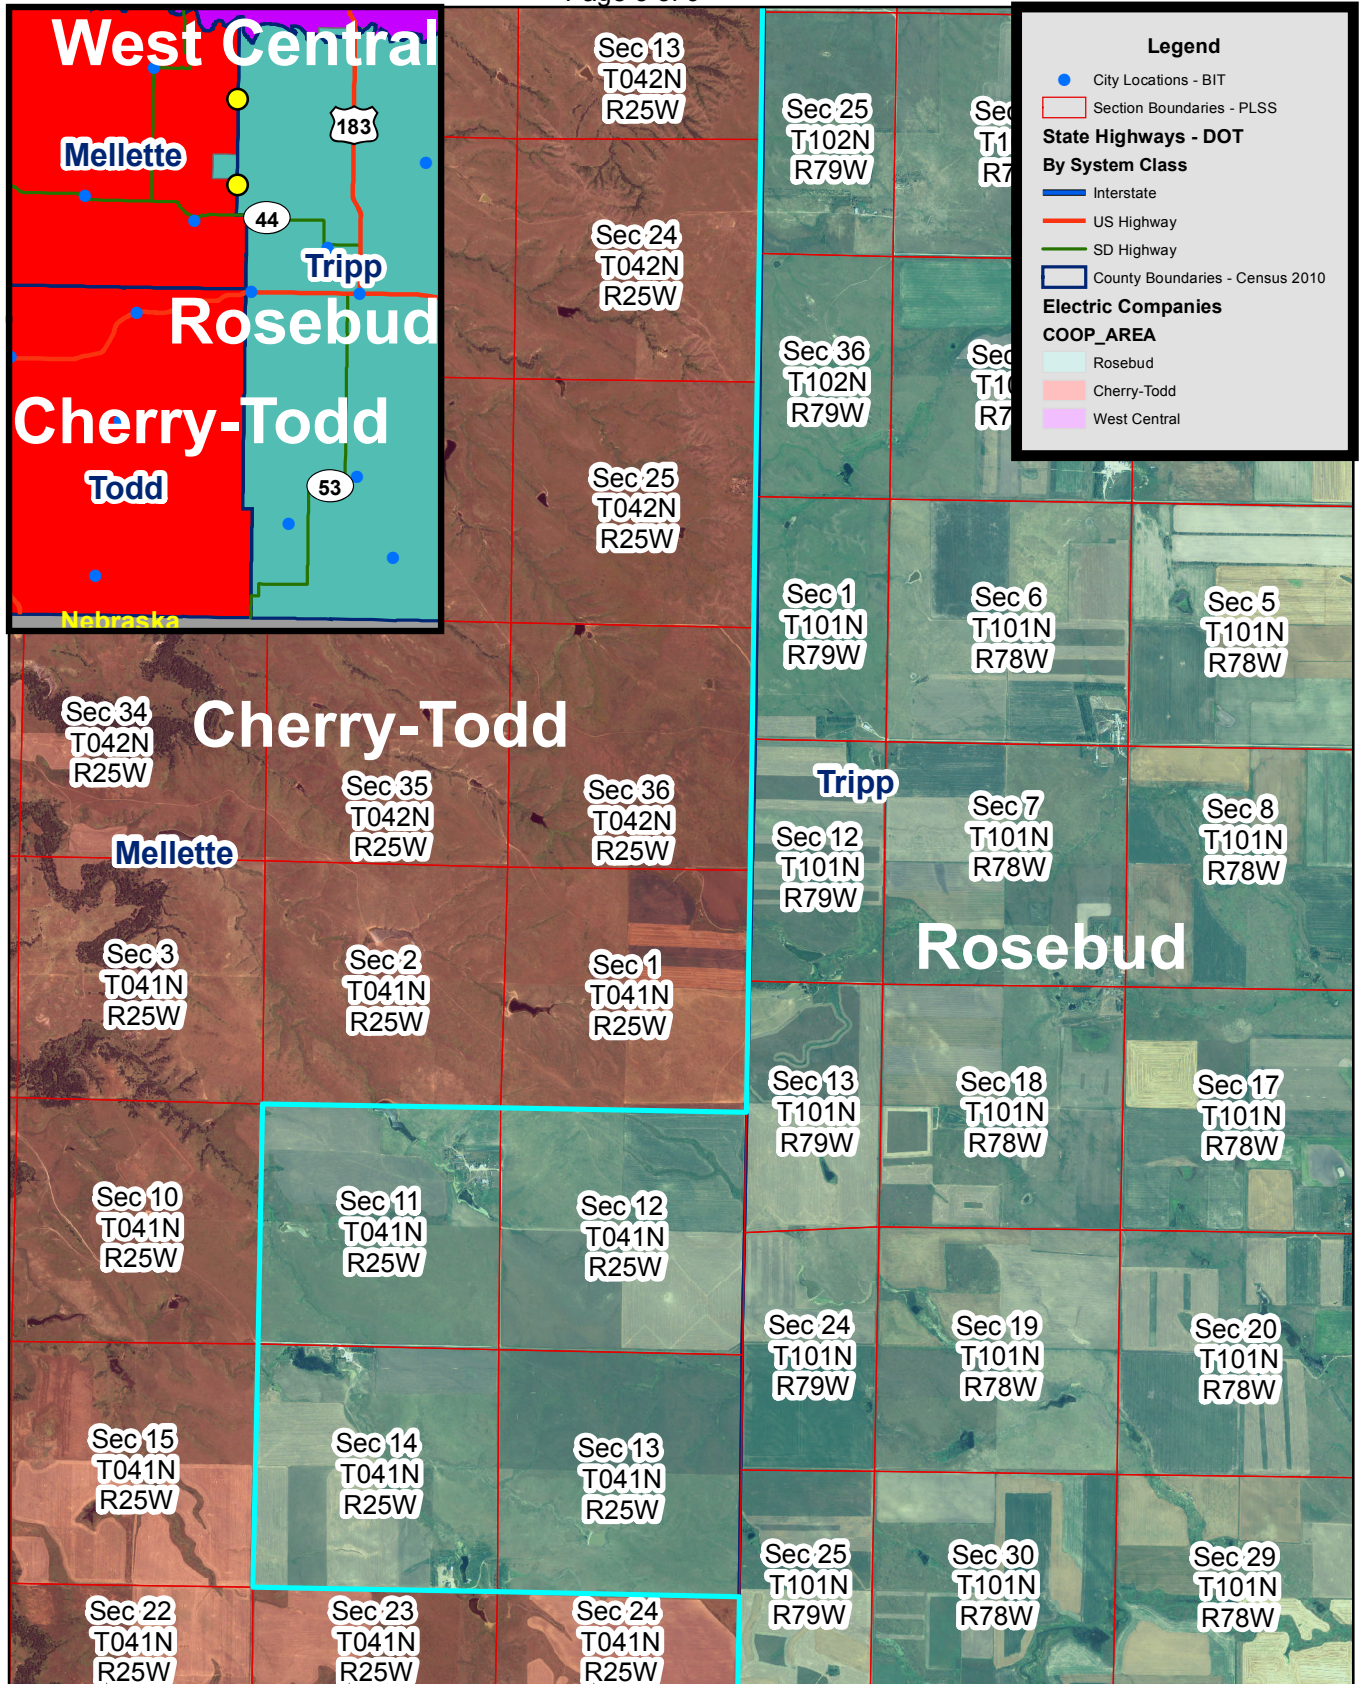

Exhibit B

Cherry Todd & Rosebud Electric Service Territory Boundaries

Page 1 of 9

Exhibit B

Cherry Todd & Rosebud Electric Service Territory Boundaries
 Section 13, T43S, R25E - Mellette Co/Tripp Co border

Page 2 of 9

Legend

- City Locations - BIT
- Section_Boundaries
- State Highways - DOT
- By System Class
 - Interstate
 - US Highway
 - SD Highway
- County Boundaries - Census 2010
- Electric Companies
- COOP_AREA
 - Rosebud
 - Cherry-Todd
 - West Central

Exhibit B

Cherry Todd & Rosebud Electric Service Territory Boundaries
 Section 1, T41N, R25W - Mellette Co/Tripp Co border

Page 3 of 9

Exhibit B

Cherry Todd & Rosebud Electric Service Territory Boundaries

Hwy 44 area - Mellette Co/Tripp Co border

Page 4 of 9

Exhibit B

Cherry Todd & Rosebud Electric Service Territory Boundaries
 Hwy 18 & Carter area - Mellette Co/Todd Co/Tripp Co border

Page 5 of 9

Exhibit B