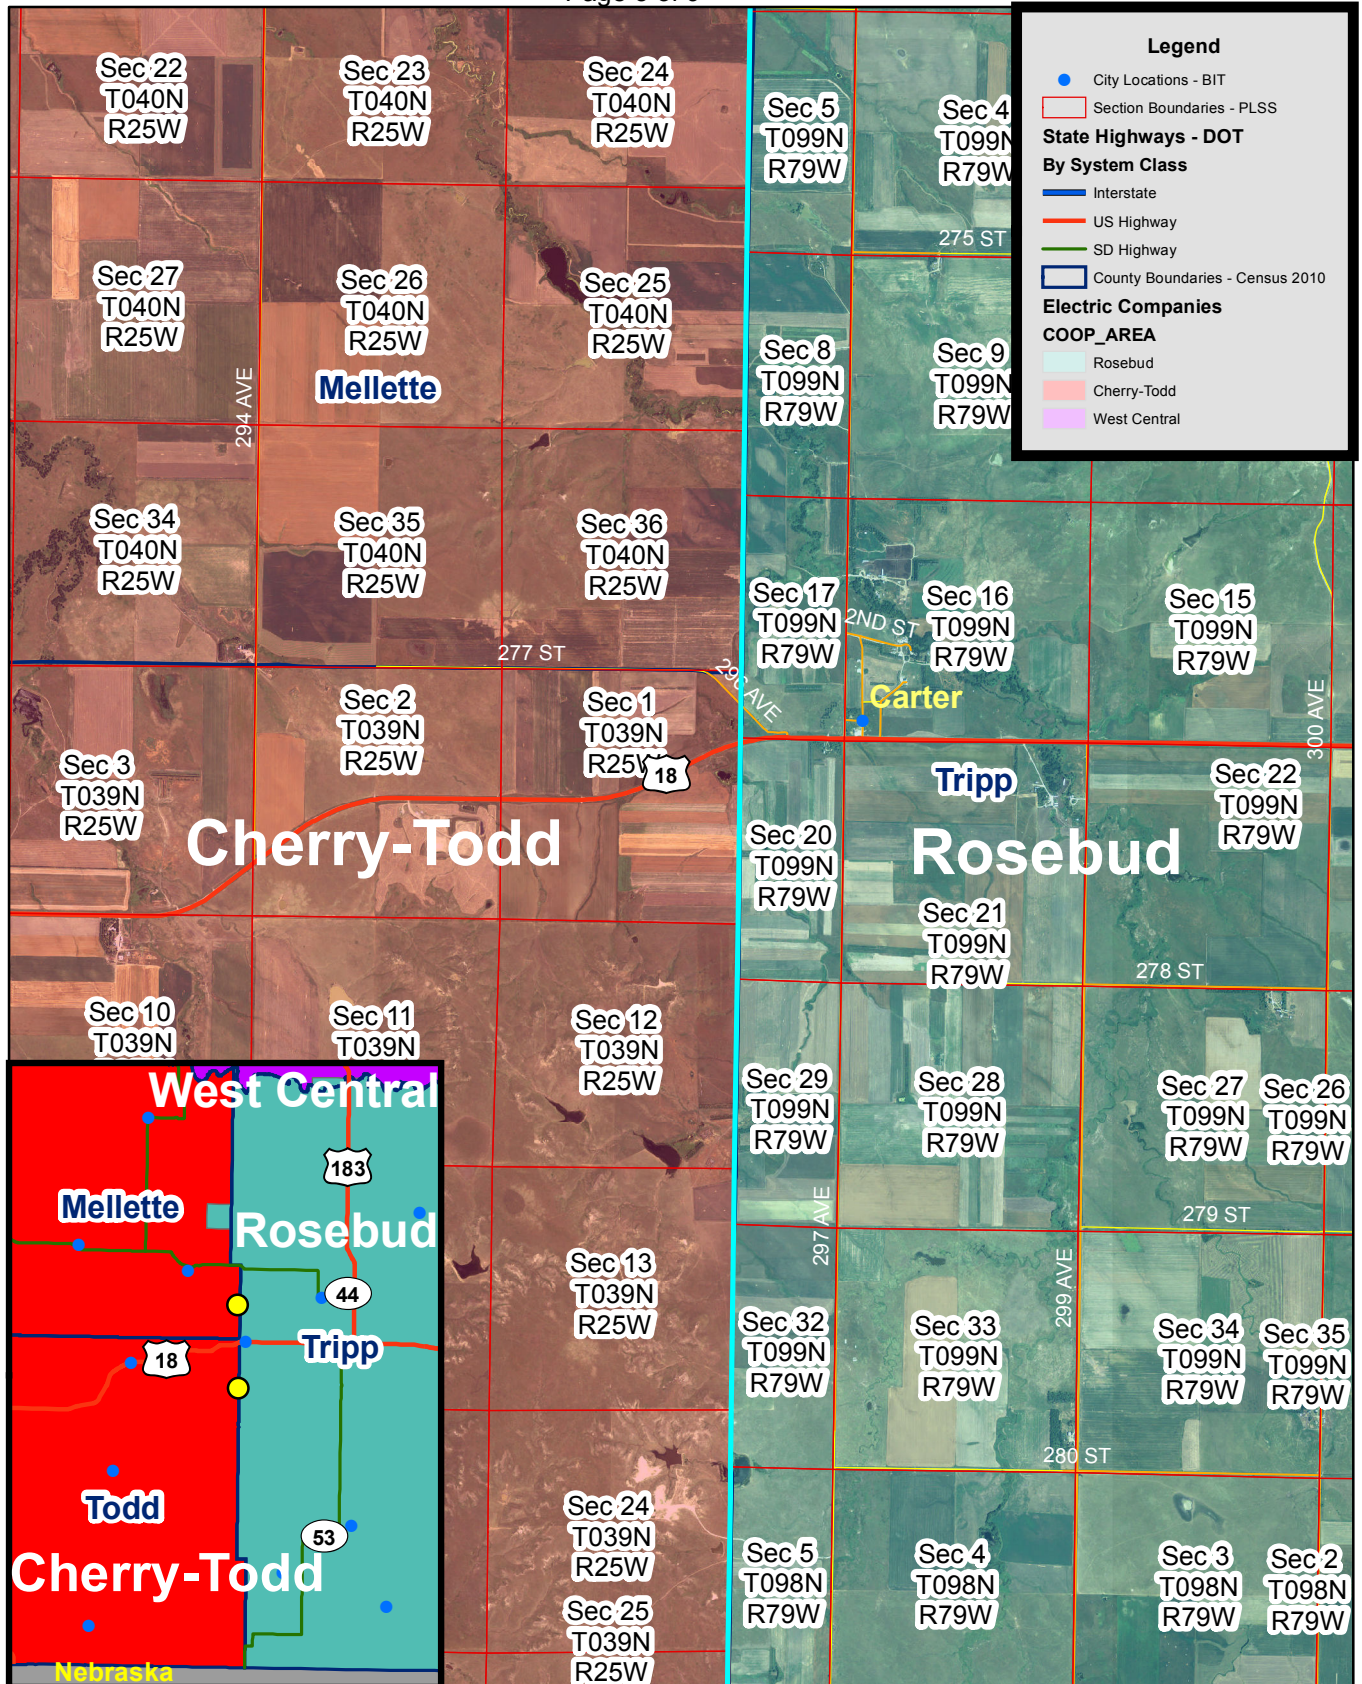

Exhibit B

Cherry Todd & Rosebud Electric Service Territory Boundaries

Page 1 of 9

Exhibit B

Cherry Todd & Rosebud Electric Service Territory Boundaries
 Section 13, T43S, R25E - Mellette Co/Tripp Co border

Page 2 of 9

Legend

- City Locations - BIT
- Section_Boundaries
- State Highways - DOT
- By System Class
 - Interstate
 - US Highway
 - SD Highway
- County Boundaries - Census 2010
- Electric Companies
- COOP_AREA
 - Rosebud
 - Cherry-Todd
 - West Central

Exhibit B

Cherry Todd & Rosebud Electric Service Territory Boundaries
 Section 1, T41N, R25W - Mellette Co/Tripp Co border

Page 3 of 9

Exhibit B

Cherry Todd & Rosebud Electric Service Territory Boundaries

Hwy 44 area - Mellette Co/Tripp Co border

Page 4 of 9

Exhibit B

Cherry Todd & Rosebud Electric Service Territory Boundaries
 Hwy 18 & Carter area - Mellette Co/Todd Co/Tripp Co border

Page 5 of 9

Exhibit B