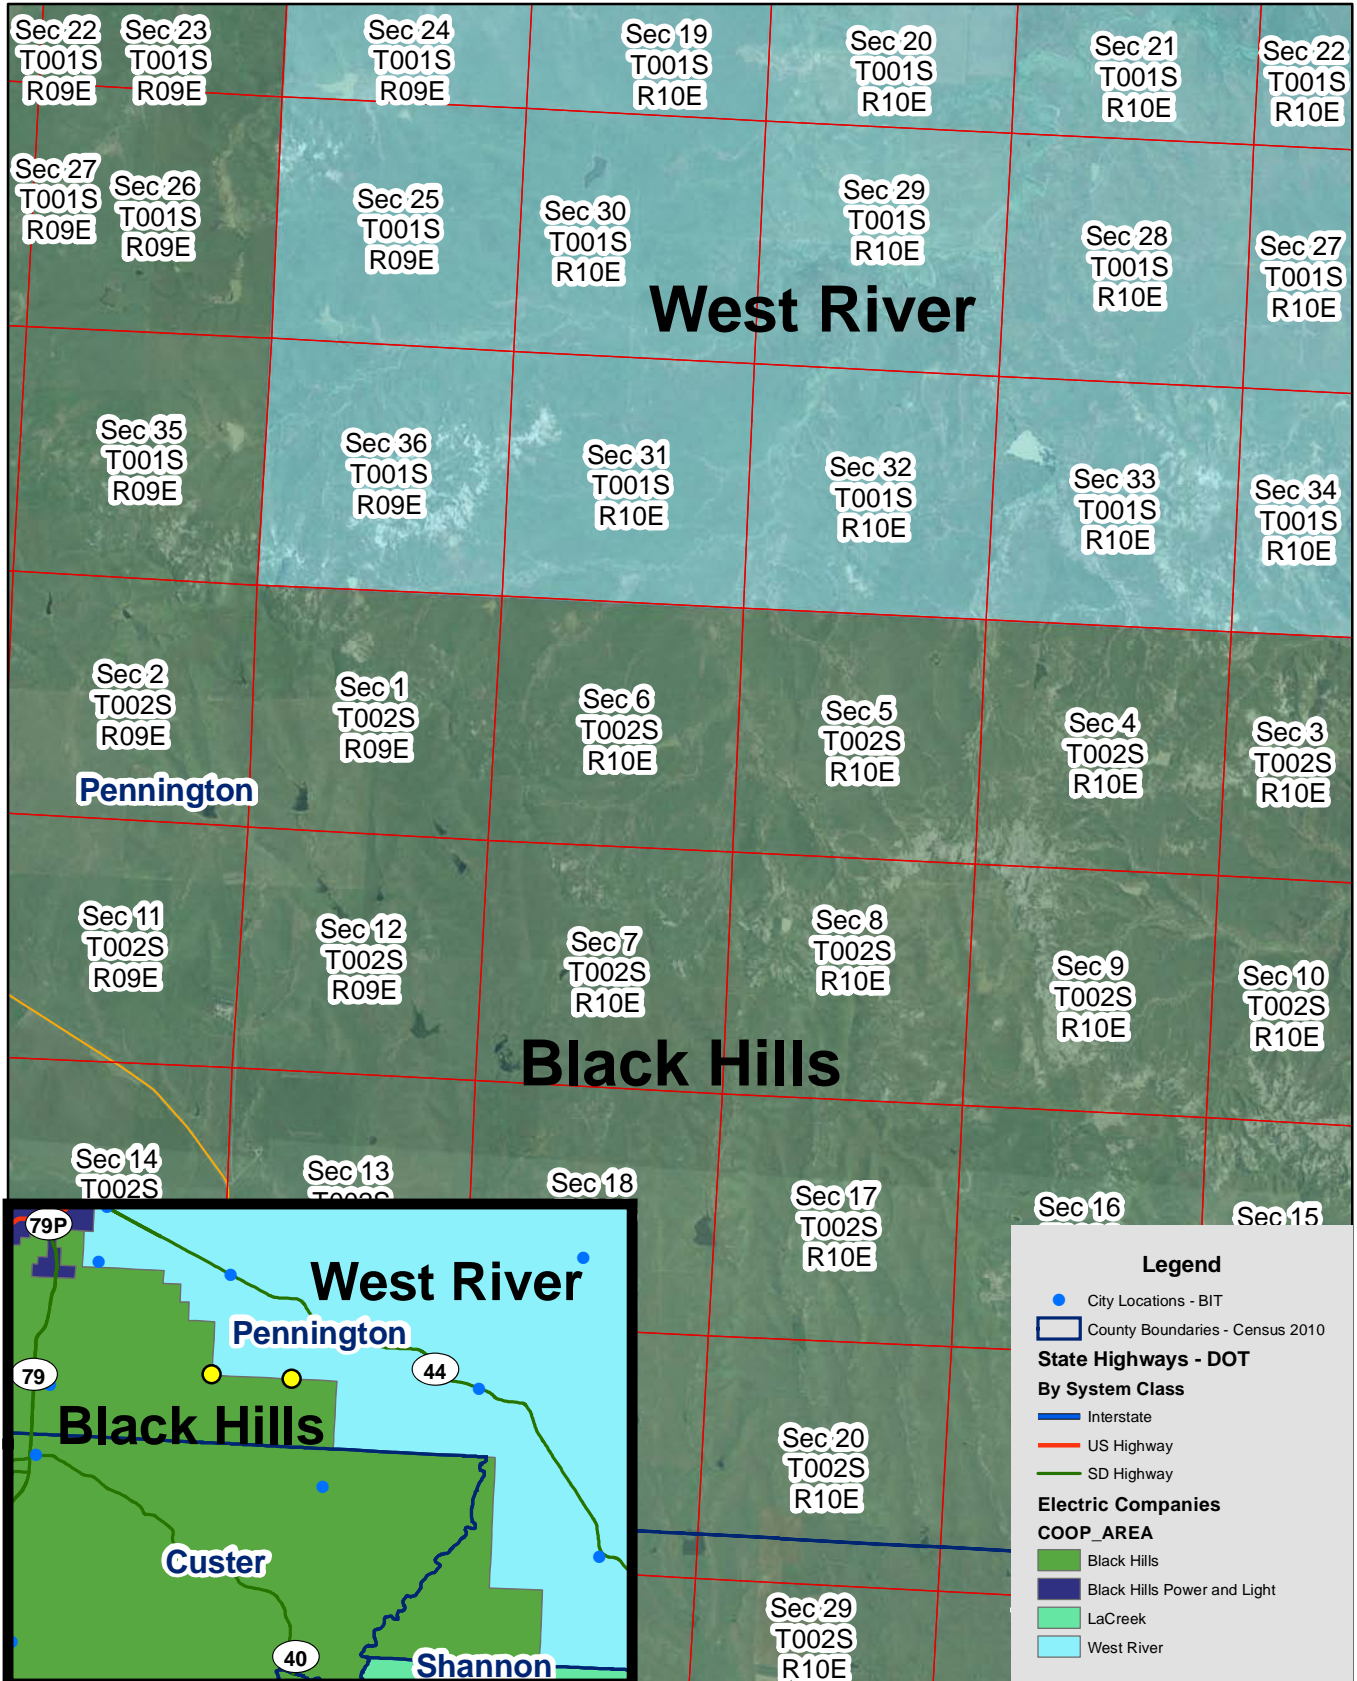

Exhibit B

Black Hills Electric & West River Electric Service Territory Boundary
 Section 27, T1N, R8E; Section 34, T1N, R8E,
 Page 1 of 7

Exhibit B

Black Hills Electric & West River Electric Service Territory Boundary

Sections 5, 9, 15, and 23 of T1S, R9E

Page 2 of 7

Exhibit B

Black Hills Electric & West River Electric Service Territory Boundary

Section 36 of T1S, R9E

Page 3 of 7

Exhibit B

Black Hills Electric & West River Electric Service Territory Boundary
 Pennington & Customer County border
 Page 4 of 7

Exhibit B

Black Hills Electric & West River Electric Service Territory Boundary
 Pennington & Customer County border

Page 5 of 7

Exhibit B

Black Hills Electric & West River Electric Service Territory Boundary
 Section 22, T2S, R12E - Pennington & Customer County border
 Page 6 of 7

Exhibit B

Black Hills Electric & West River Electric Service Territory Boundary
 Black Hills Electric/LaCreek/West River border
 Pennington and Shannon County border
 Page 7 of 7