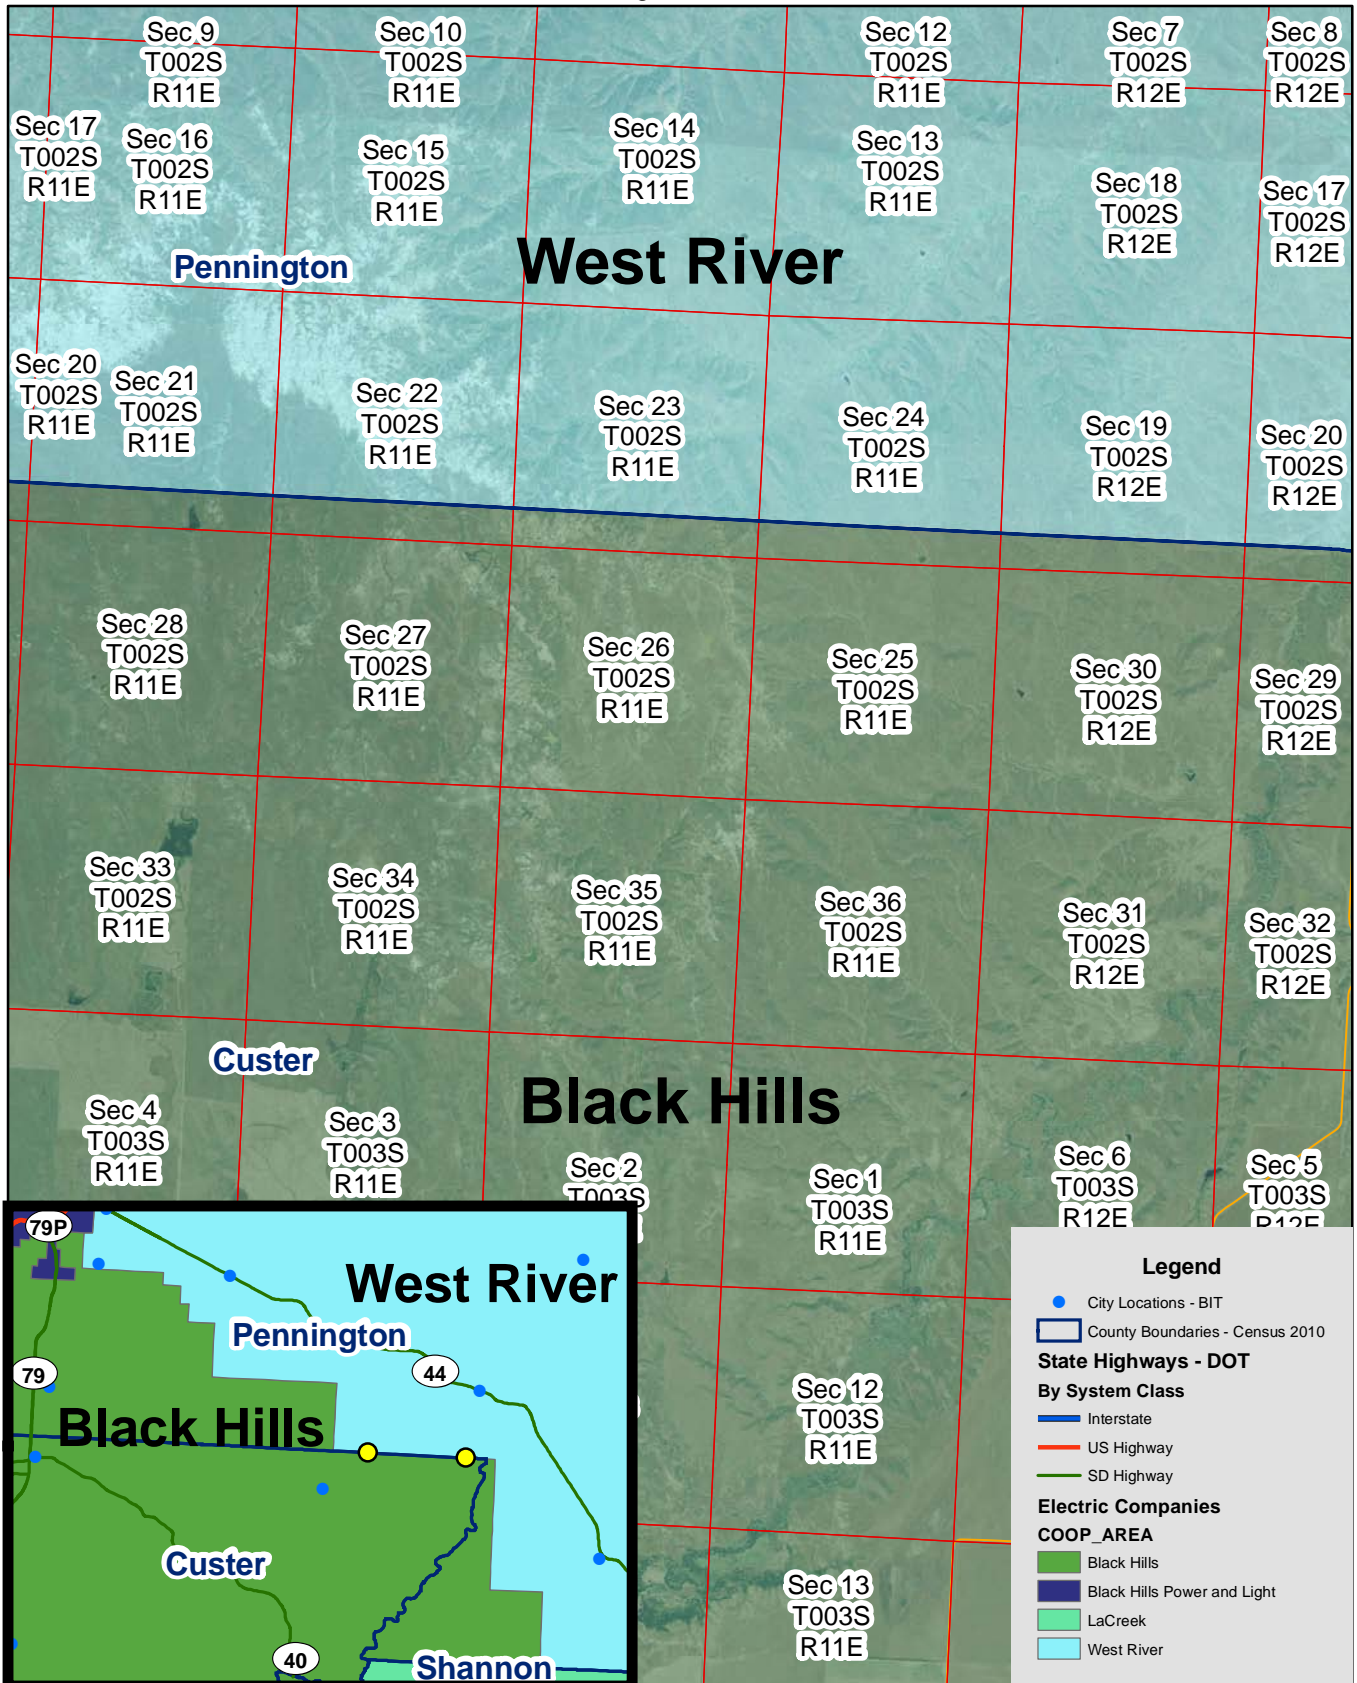

Exhibit B

Black Hills Electric & West River Electric Service Territory Boundary
 Section 27, T1N, R8E; Section 34, T1N, R8E,
 Page 1 of 7

Exhibit B

Black Hills Electric & West River Electric Service Territory Boundary

Sections 5, 9, 15, and 23 of T1S, R9E

Page 2 of 7

Exhibit B

Black Hills Electric & West River Electric Service Territory Boundary

Section 36 of T1S, R9E

Page 3 of 7

Exhibit B

Black Hills Electric & West River Electric Service Territory Boundary
 Pennington & Customer County border
 Page 4 of 7

Exhibit B

Black Hills Electric & West River Electric Service Territory Boundary
 Pennington & Customer County border

Page 5 of 7

Exhibit B

Black Hills Electric & West River Electric Service Territory Boundary
 Section 22, T2S, R12E - Pennington & Customer County border
 Page 6 of 7

Exhibit B

Black Hills Electric & West River Electric Service Territory Boundary
 Black Hills Electric/LaCreek/West River border
 Pennington and Shannon County border
 Page 7 of 7