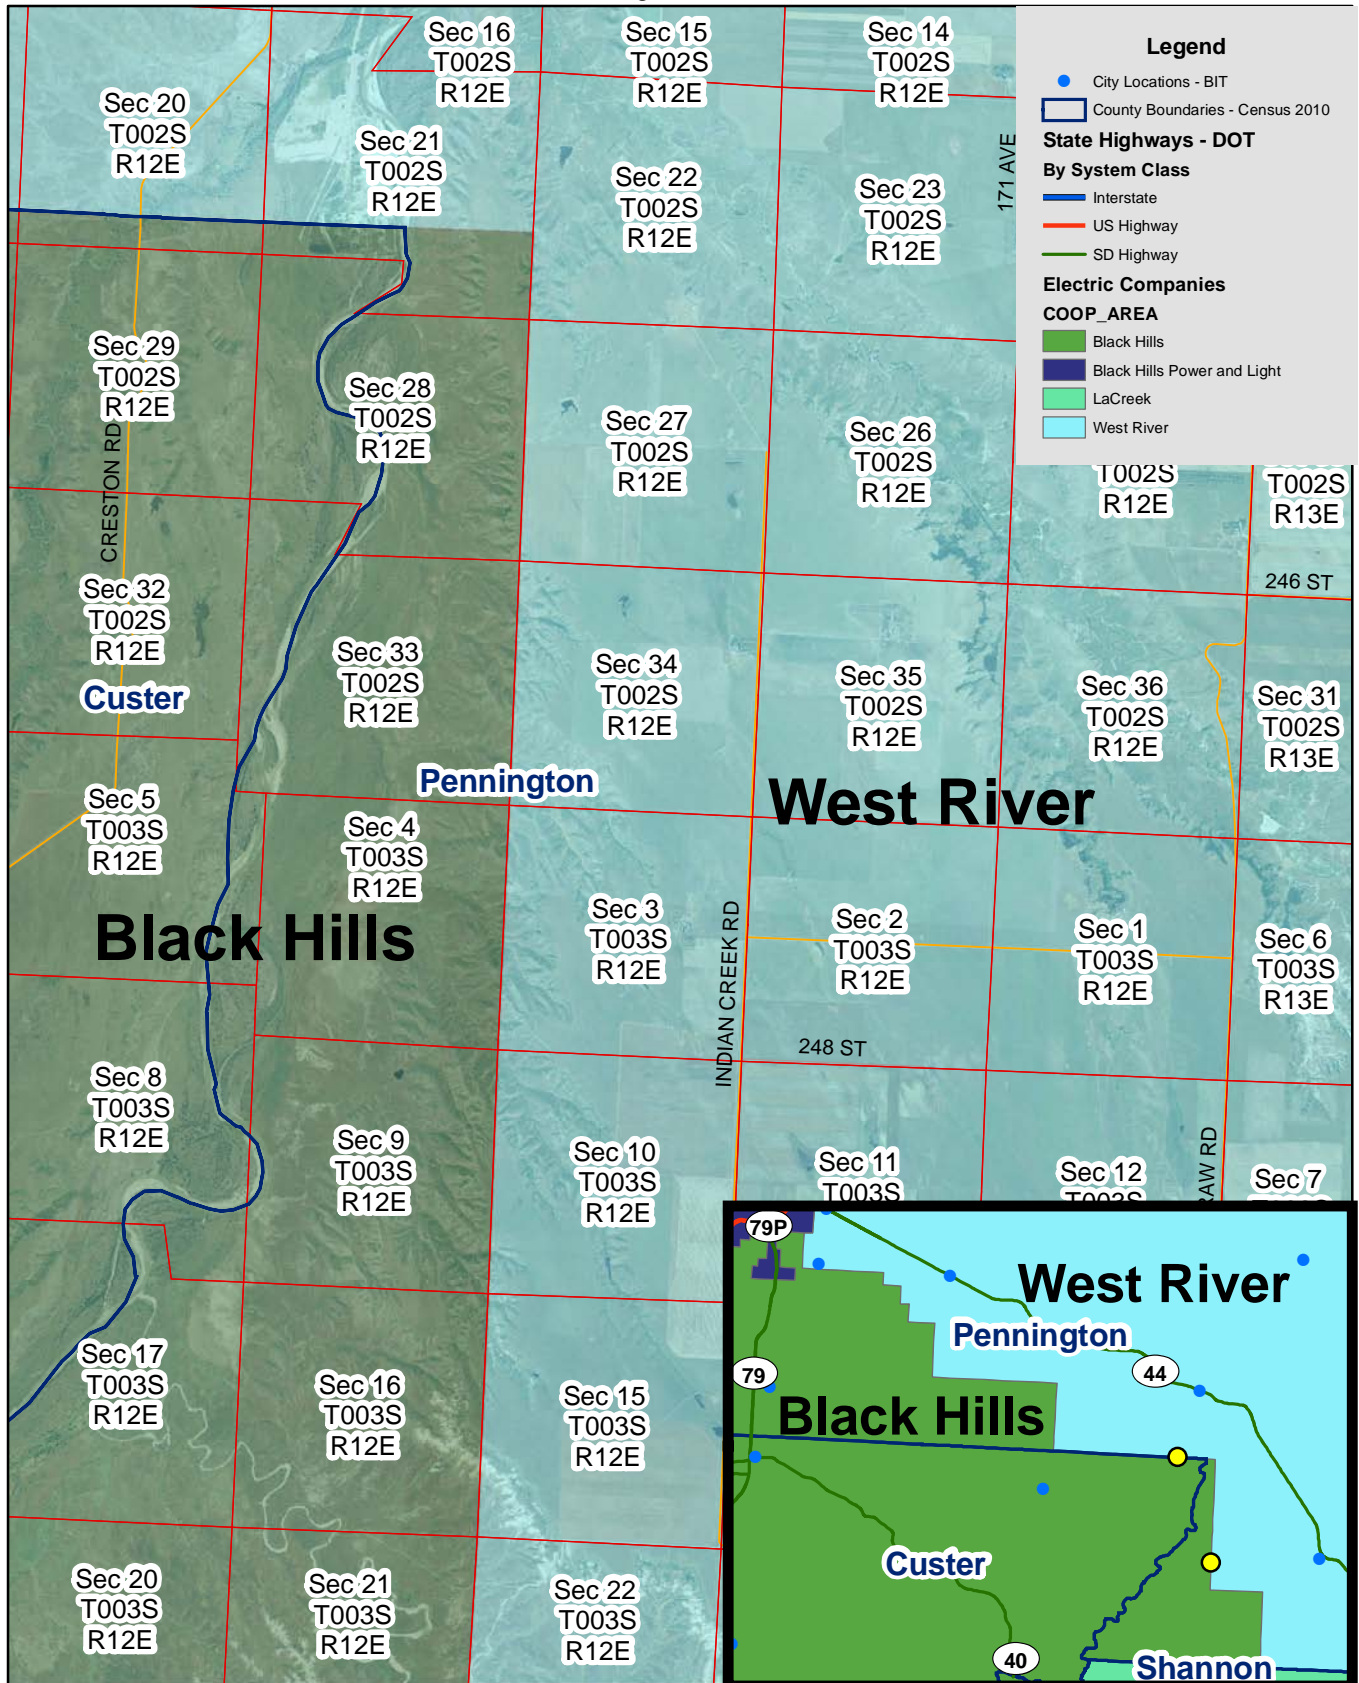

Exhibit B

Black Hills Electric & West River Electric Service Territory Boundary
 Section 27, T1N, R8E; Section 34, T1N, R8E,
 Page 1 of 7

Exhibit B

Black Hills Electric & West River Electric Service Territory Boundary

Sections 5, 9, 15, and 23 of T1S, R9E

Page 2 of 7

Exhibit B

Black Hills Electric & West River Electric Service Territory Boundary

Section 36 of T1S, R9E

Page 3 of 7

Exhibit B

Black Hills Electric & West River Electric Service Territory Boundary
 Pennington & Customer County border
 Page 4 of 7

Exhibit B

Black Hills Electric & West River Electric Service Territory Boundary
 Pennington & Customer County border

Page 5 of 7

Exhibit B

Black Hills Electric & West River Electric Service Territory Boundary
 Section 22, T2S, R12E - Pennington & Customer County border
 Page 6 of 7

Exhibit B

Black Hills Electric & West River Electric Service Territory Boundary
 Black Hills Electric/LaCreek/West River border
 Pennington and Shannon County border
 Page 7 of 7