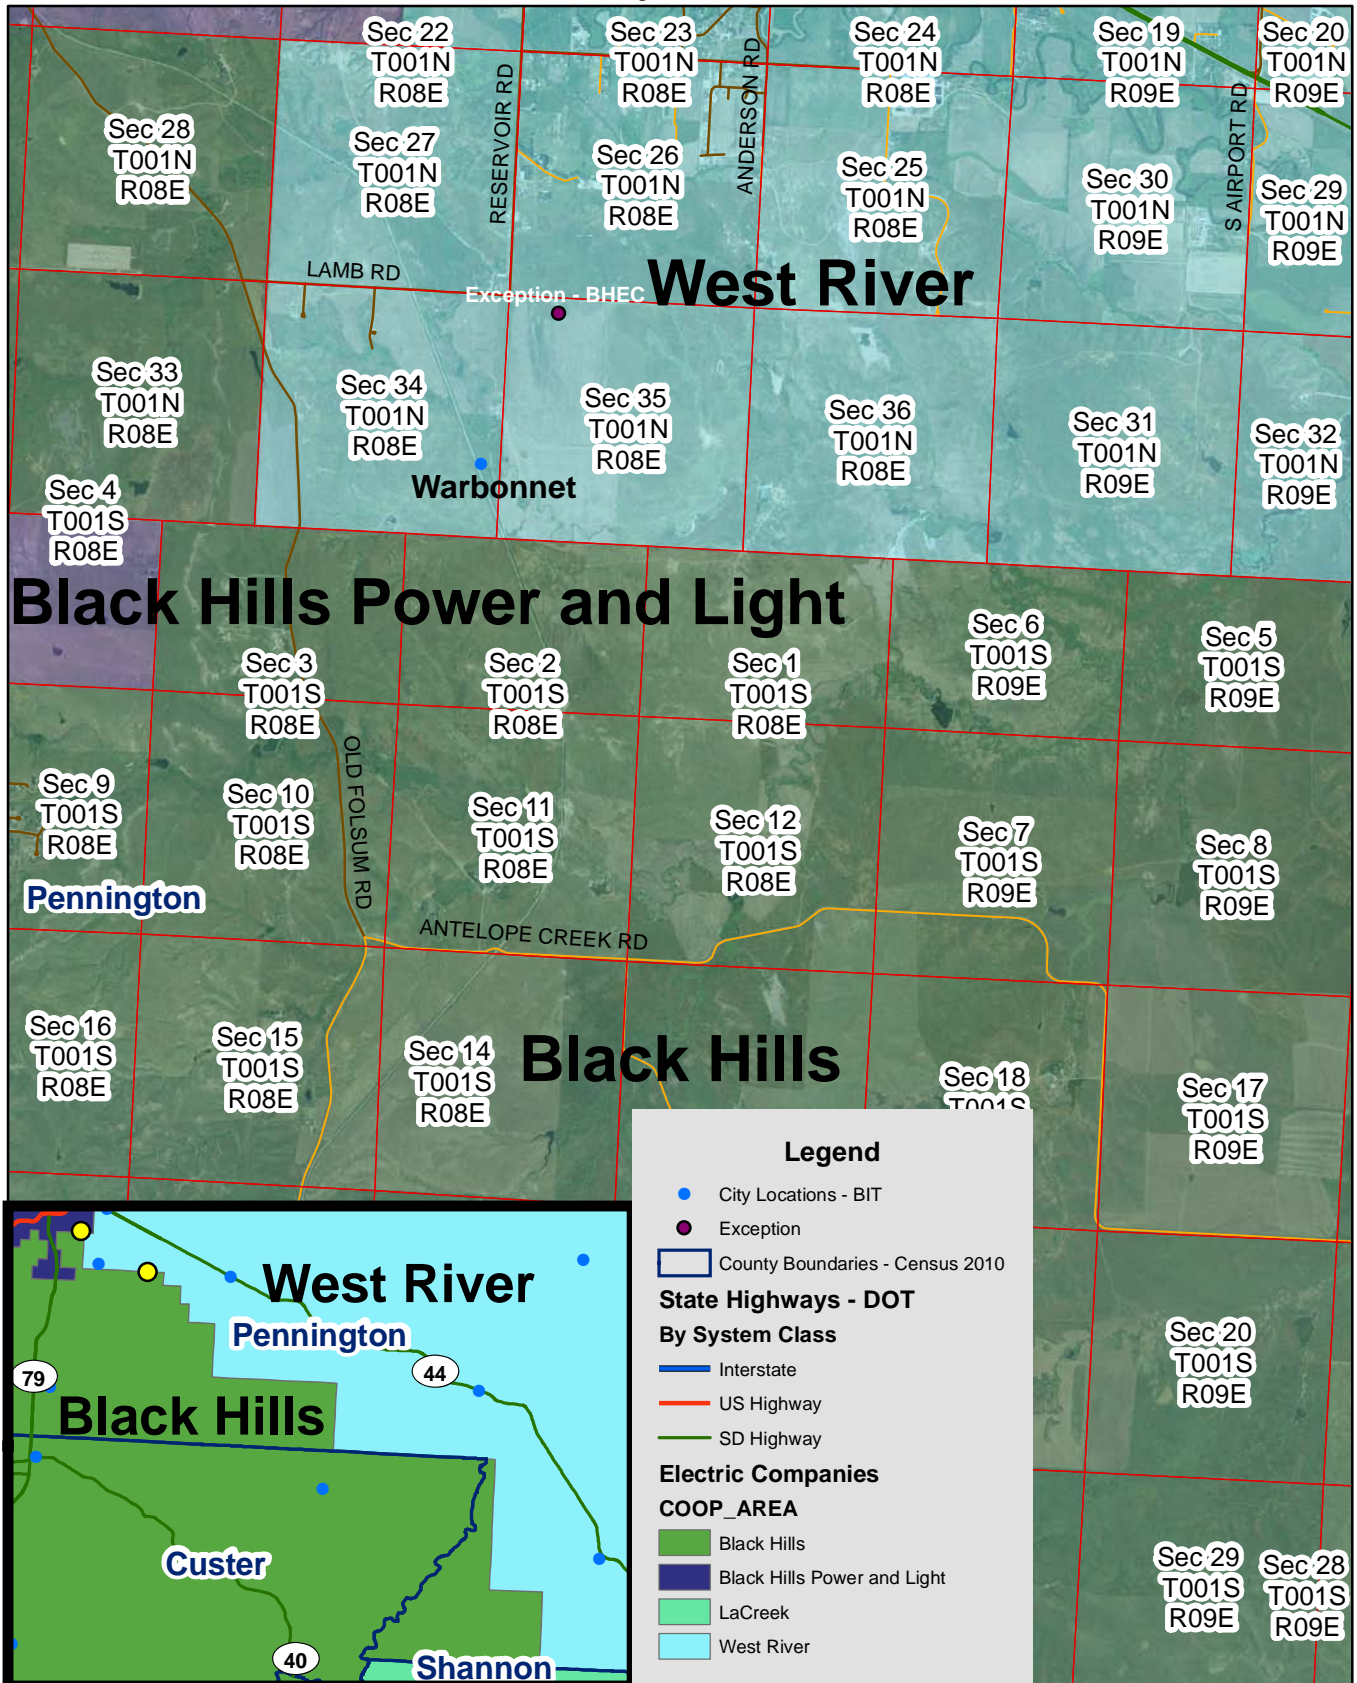

Exhibit B

Black Hills Electric & West River Electric Service Territory Boundary
 Section 27, T1N, R8E; Section 34, T1N, R8E,
 Page 1 of 7

Exhibit B

Black Hills Electric & West River Electric Service Territory Boundary

Sections 5, 9, 15, and 23 of T1S, R9E

Page 2 of 7

Exhibit B

Black Hills Electric & West River Electric Service Territory Boundary

Section 36 of T1S, R9E

Page 3 of 7

Exhibit B

Black Hills Electric & West River Electric Service Territory Boundary
 Pennington & Customer County border
 Page 4 of 7

Exhibit B

Black Hills Electric & West River Electric Service Territory Boundary
 Pennington & Customer County border

Page 5 of 7

Exhibit B

Black Hills Electric & West River Electric Service Territory Boundary
 Section 22, T2S, R12E - Pennington & Customer County border
 Page 6 of 7

Exhibit B

Black Hills Electric & West River Electric Service Territory Boundary
 Black Hills Electric/LaCreek/West River border
 Pennington and Shannon County border
 Page 7 of 7