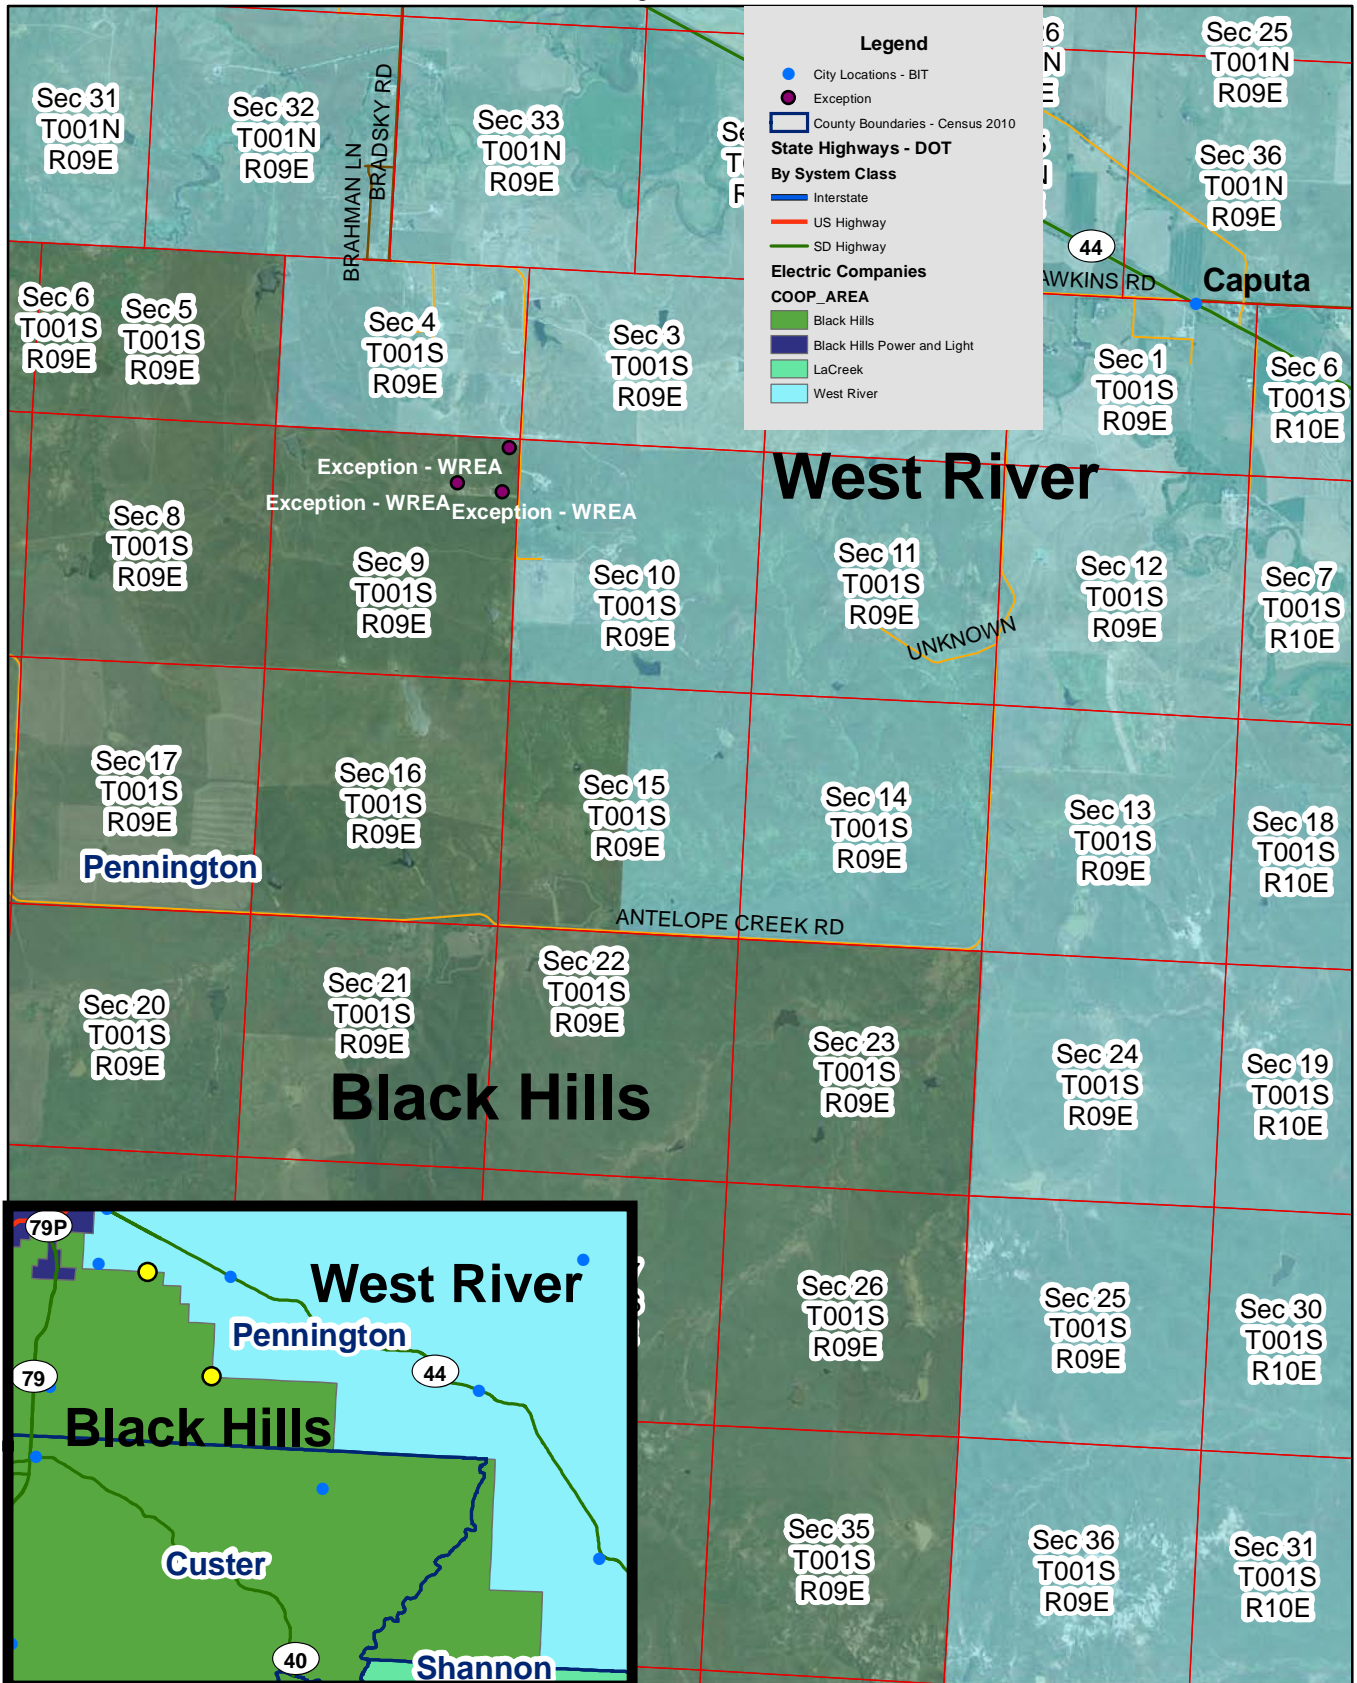

Exhibit B

Black Hills Electric & West River Electric Service Territory Boundary
 Section 27, T1N, R8E; Section 34, T1N, R8E,
 Page 1 of 7

Exhibit B

Black Hills Electric & West River Electric Service Territory Boundary

Sections 5, 9, 15, and 23 of T1S, R9E

Page 2 of 7

Exhibit B

Black Hills Electric & West River Electric Service Territory Boundary

Section 36 of T1S, R9E

Page 3 of 7

Exhibit B

Black Hills Electric & West River Electric Service Territory Boundary
 Pennington & Customer County border
 Page 4 of 7

Exhibit B

Black Hills Electric & West River Electric Service Territory Boundary
 Pennington & Customer County border

Page 5 of 7

Exhibit B

Black Hills Electric & West River Electric Service Territory Boundary
 Section 22, T2S, R12E - Pennington & Customer County border
 Page 6 of 7

Exhibit B

Black Hills Electric & West River Electric Service Territory Boundary
 Black Hills Electric/LaCreek/West River border
 Pennington and Shannon County border
 Page 7 of 7