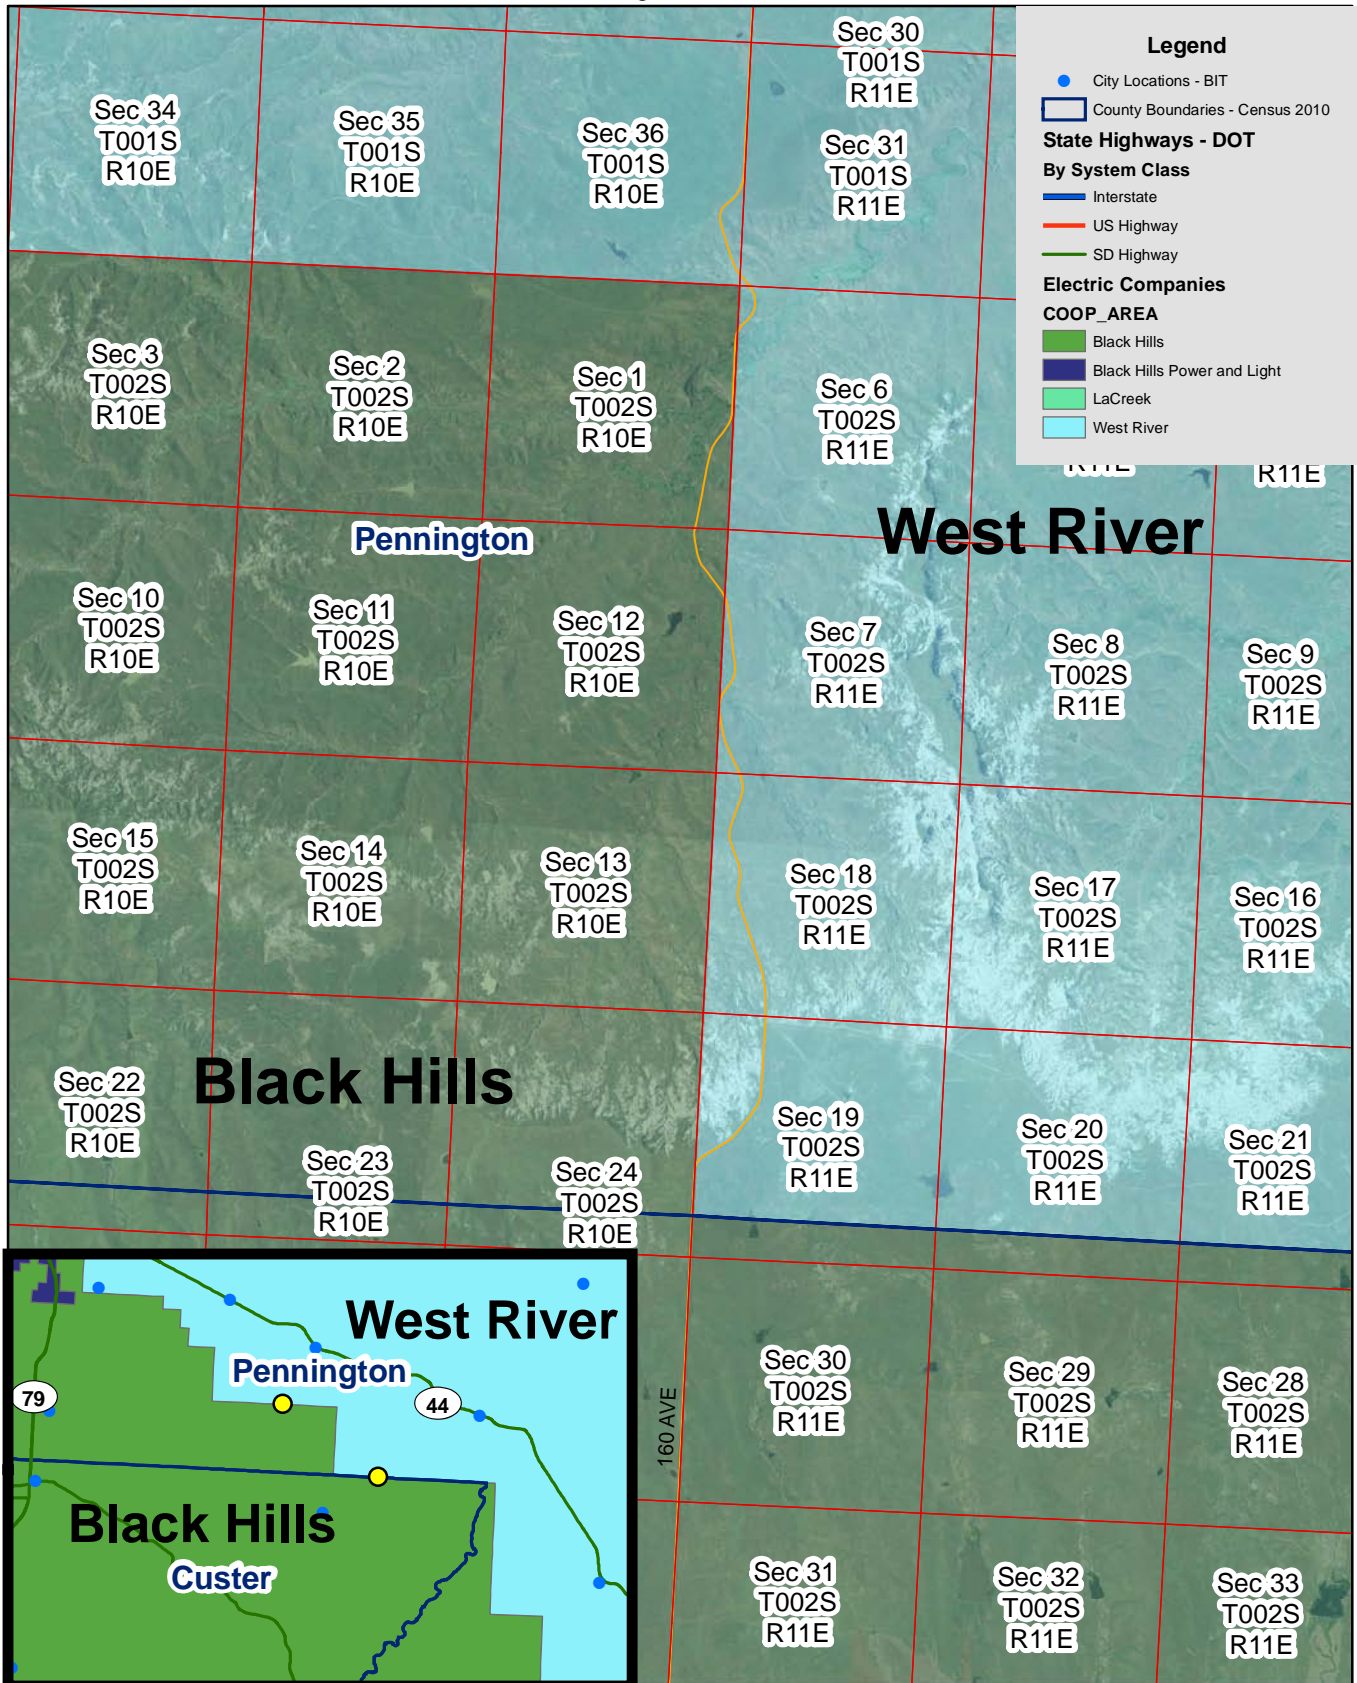

Exhibit B

Black Hills Electric & West River Electric Service Territory Boundary
 Section 27, T1N, R8E; Section 34, T1N, R8E,
 Page 1 of 7

Exhibit B

Black Hills Electric & West River Electric Service Territory Boundary

Sections 5, 9, 15, and 23 of T1S, R9E

Page 2 of 7

Exhibit B

Black Hills Electric & West River Electric Service Territory Boundary

Section 36 of T1S, R9E

Page 3 of 7

Exhibit B

Black Hills Electric & West River Electric Service Territory Boundary
 Pennington & Customer County border
 Page 4 of 7

Exhibit B

Black Hills Electric & West River Electric Service Territory Boundary
 Pennington & Customer County border

Page 5 of 7

Exhibit B

Black Hills Electric & West River Electric Service Territory Boundary
 Section 22, T2S, R12E - Pennington & Customer County border
 Page 6 of 7

Exhibit B

Black Hills Electric & West River Electric Service Territory Boundary
 Black Hills Electric/LaCreek/West River border
 Pennington and Shannon County border
 Page 7 of 7