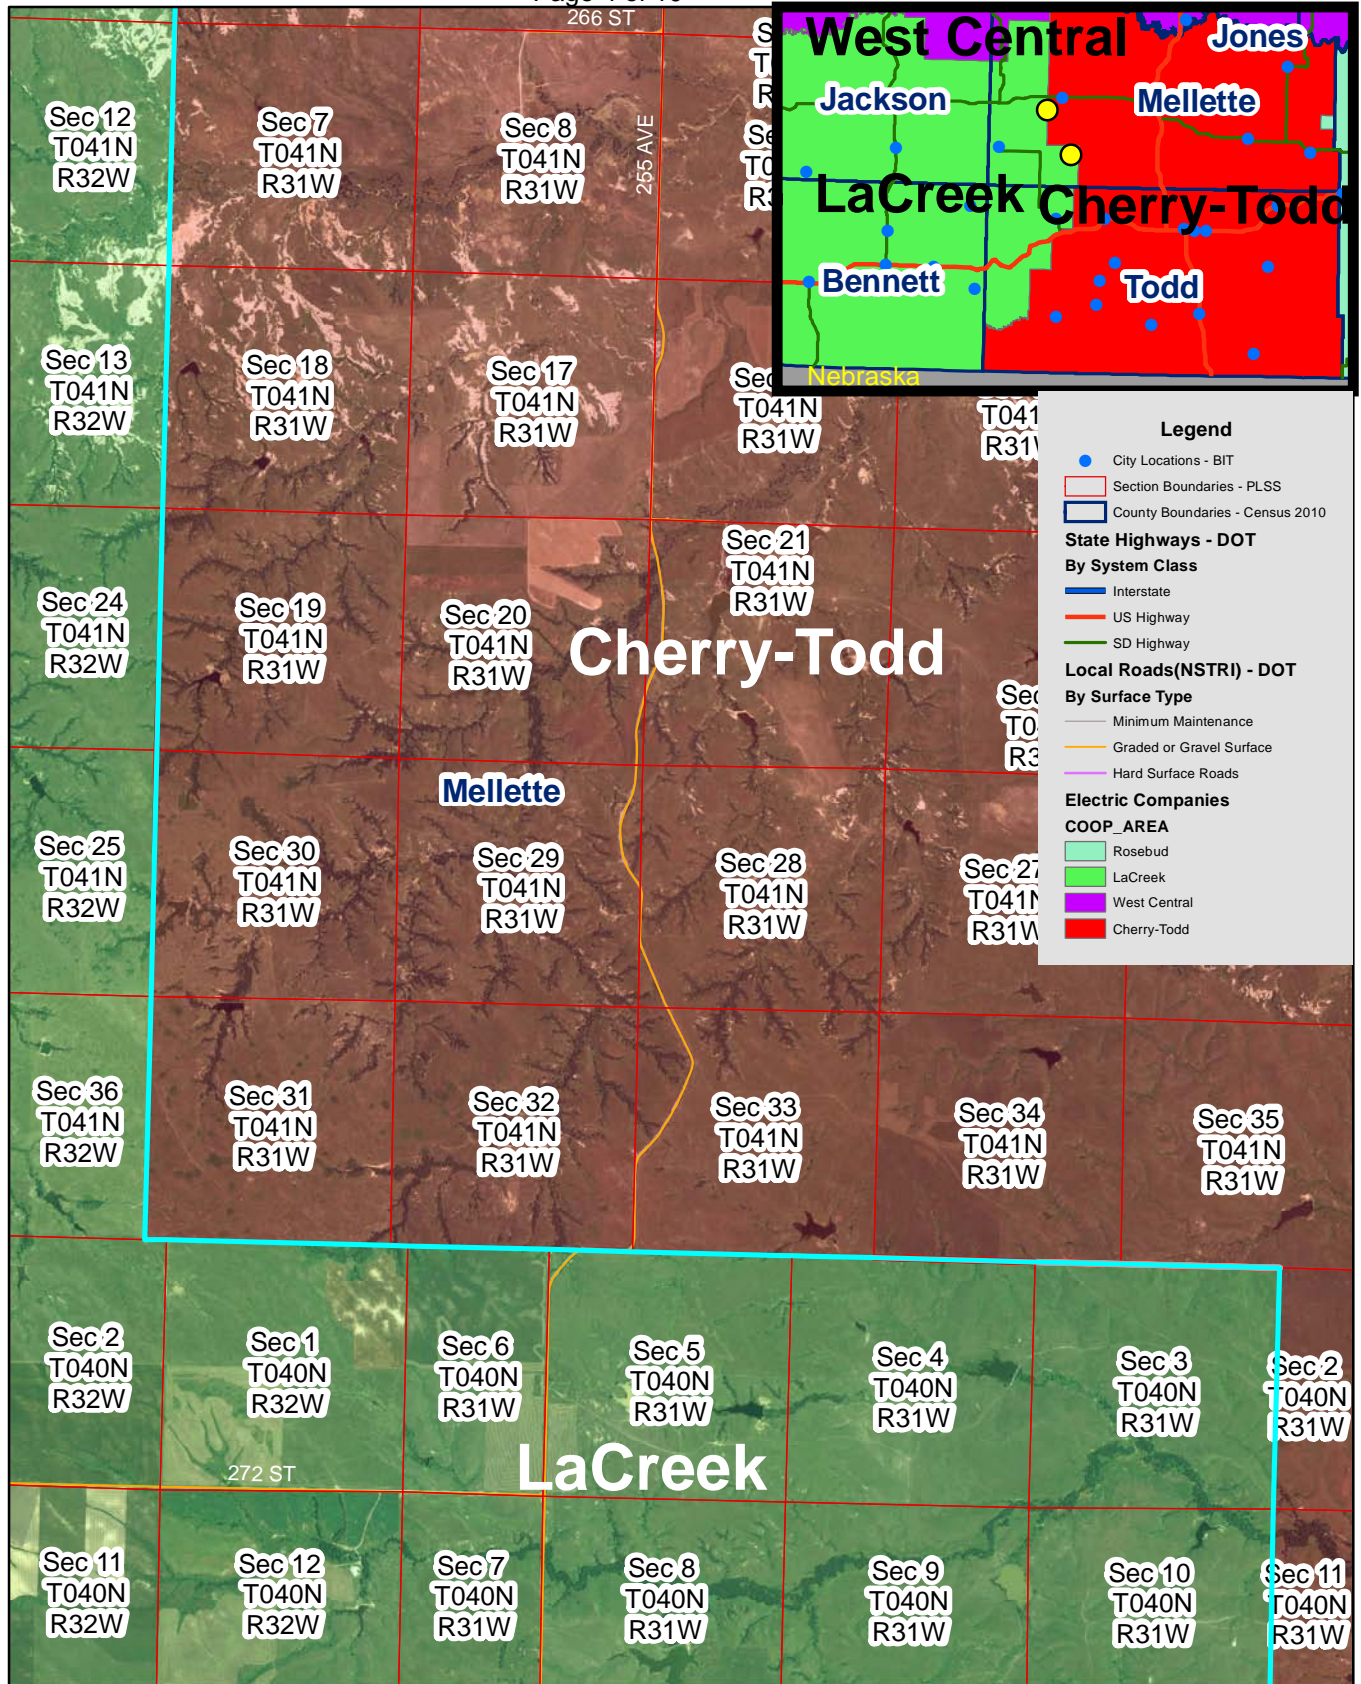

Exhibit B

Cherry Todd & LaCreek Electric Service Territory Boundaries

Section 36, T41N, R32W

Page 4 of 10