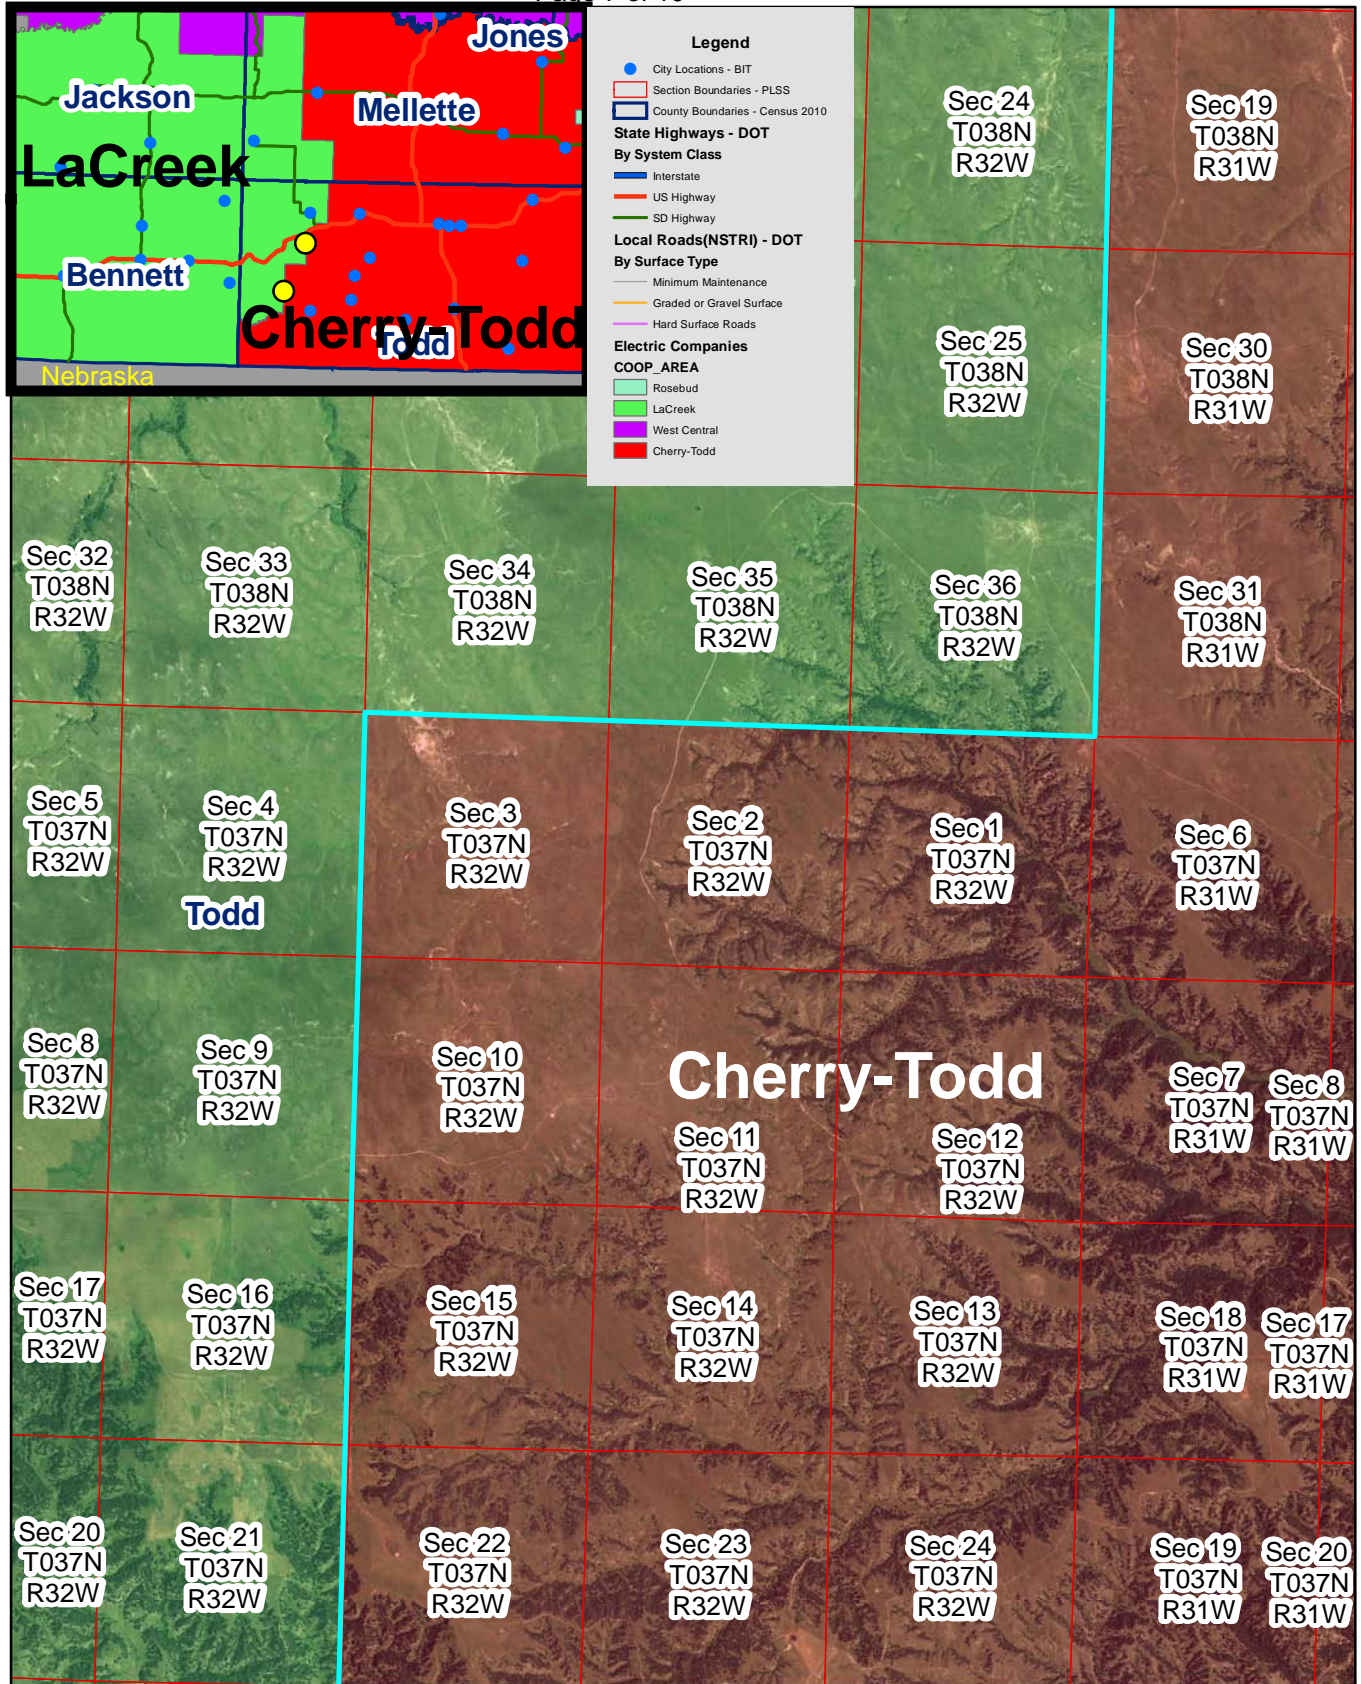

# Exhibit B

Cherry Todd & LaCreek Electric Service Territory Boundaries

Section 33, T40N, R31W - Mellette & Todd Co. border

Page 5 of 10

# Exhibit B

Cherry Todd & LaCreek Electric Service Territory Boundaries

Parmalee & Hwy 18 region

Page 6 of 10

# Exhibit B

Cherry Todd & LaCreek Electric Service Territory Boundaries

Little White River - Todd County

Page 8 of 10

# Exhibit B

Cherry Todd & LaCreek Electric Service Territory Boundaries

Section 17, T36N, R33W - Todd/Bennett County border

Page 9 of 10