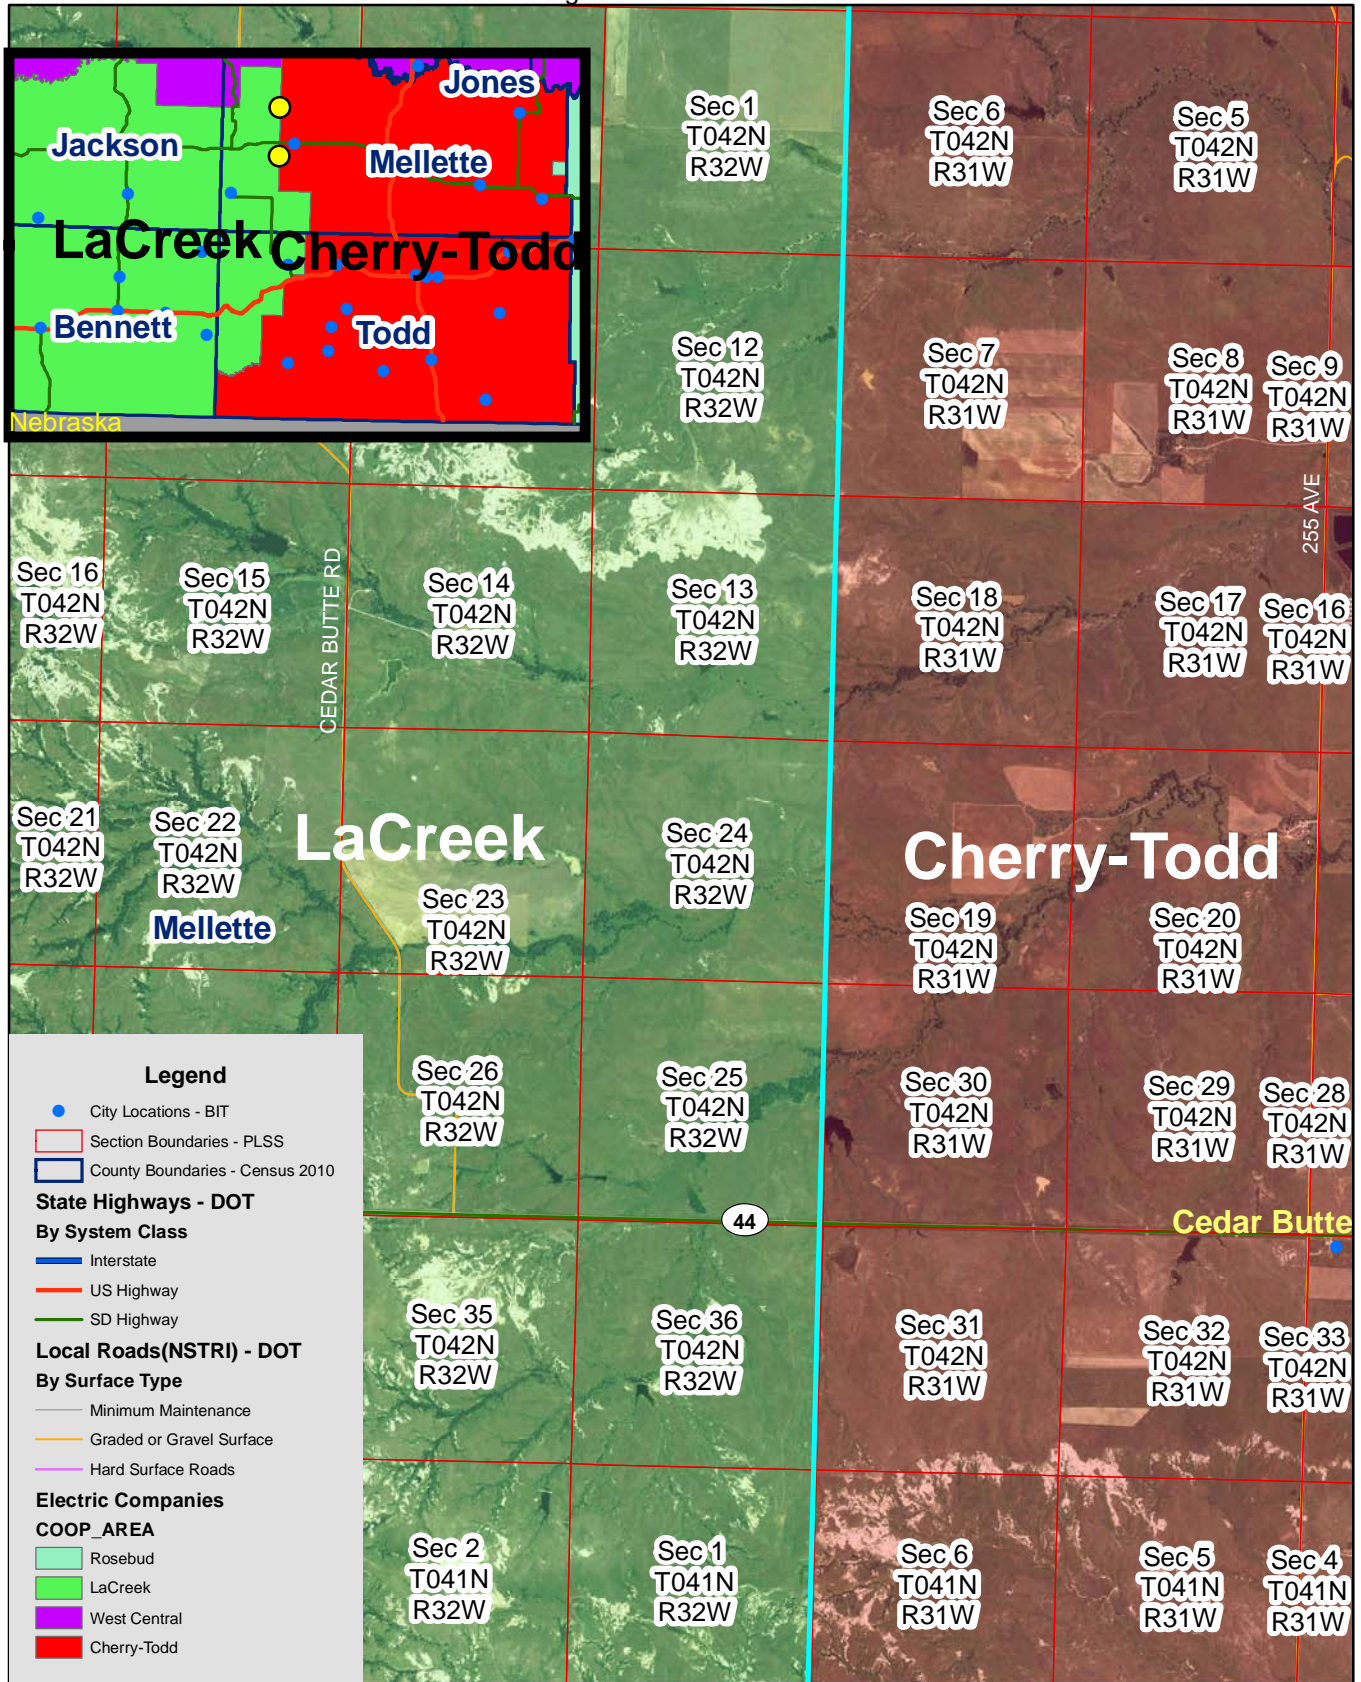

# Exhibit B

Cherry Todd & LaCreek Electric Service Territory Boundaries

Page 1 of 10

# Exhibit B

Cherry Todd & LaCreek Electric Service Territory Boundaries

Section 1, T43N, R32W

Page 2 of 10

# Exhibit B

Cherry Todd & LaCreek Electric Service Territory Boundaries

Cedar Butte & Hwy 44 region

Page 3 of 10

# Exhibit B

Cherry Todd & LaCreek Electric Service Territory Boundaries

Little White River - Todd County

Page 8 of 10