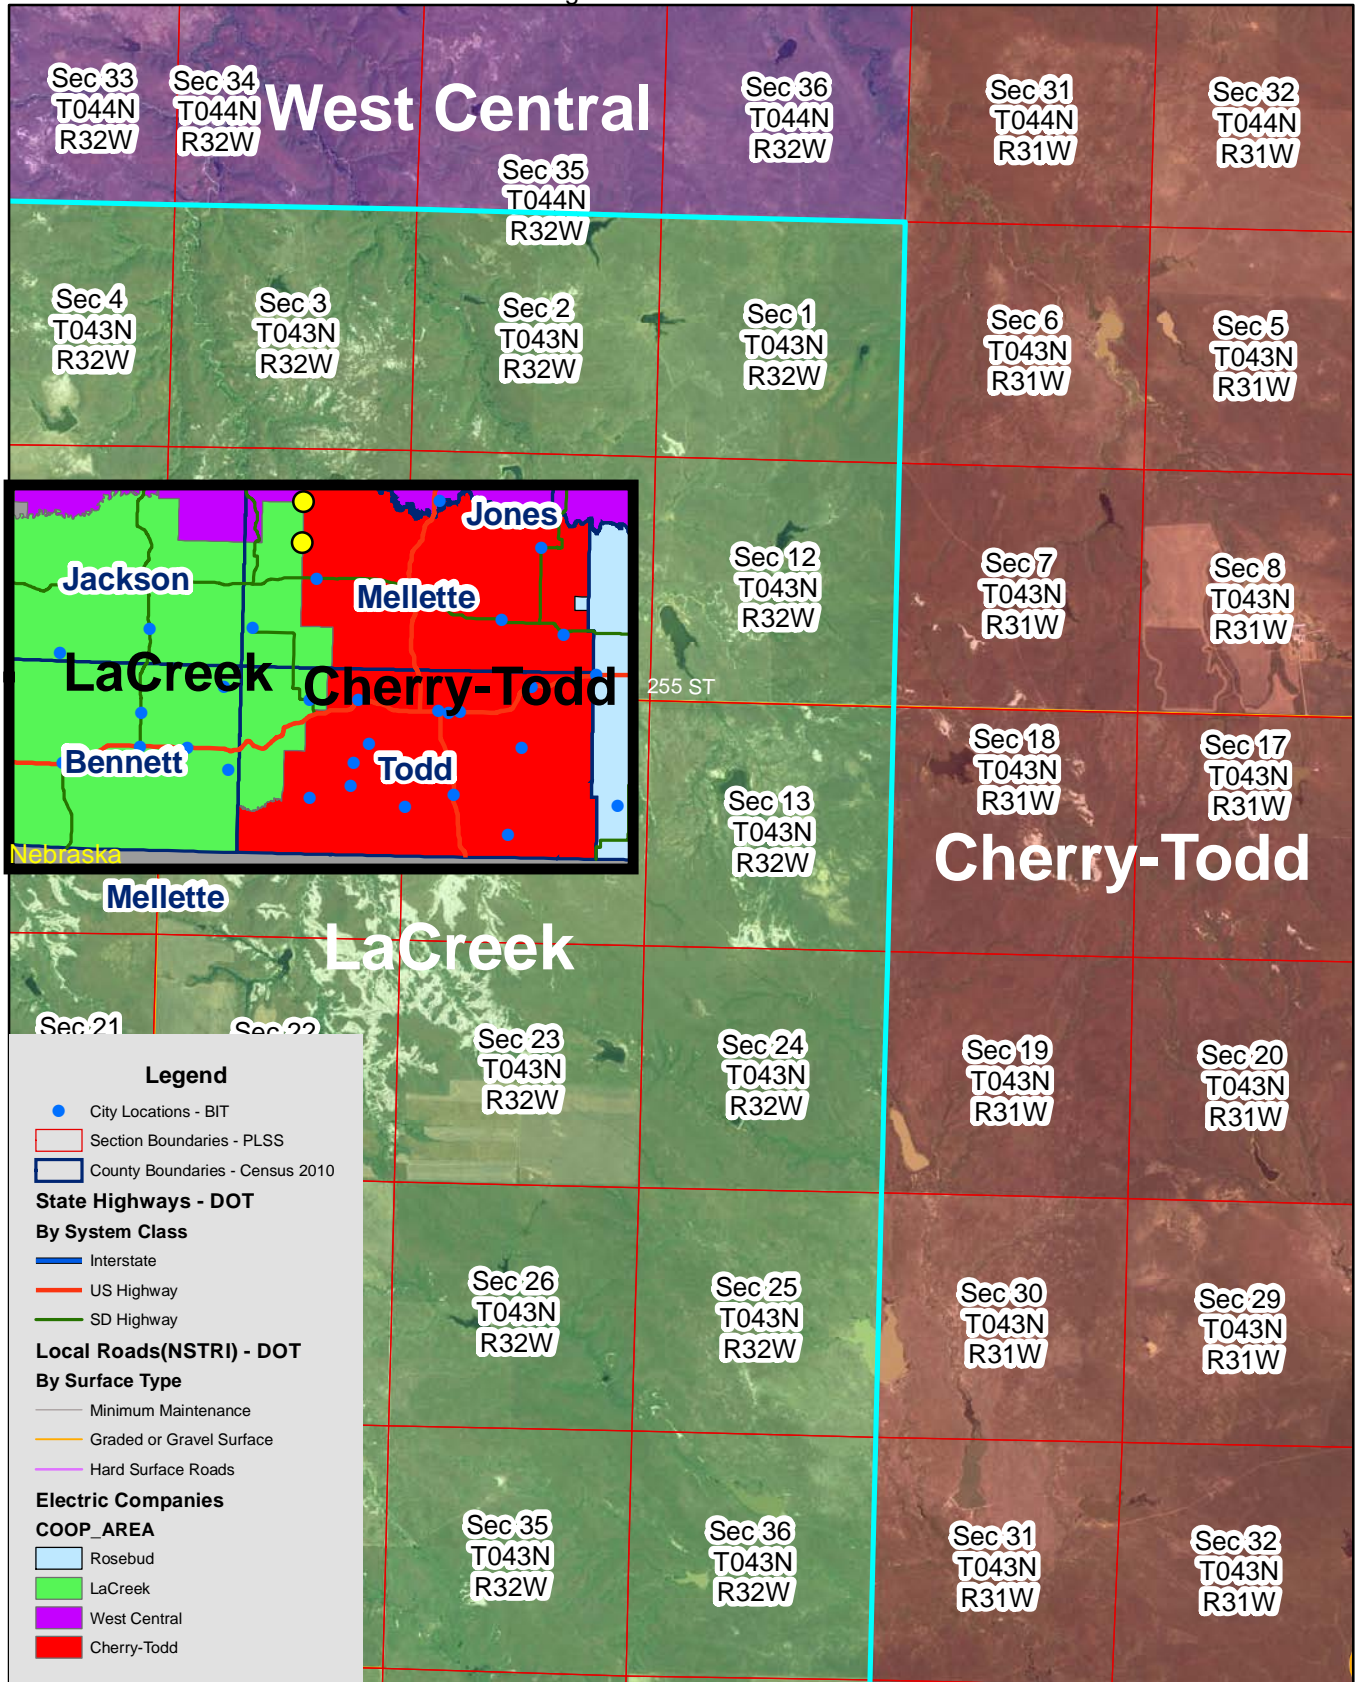

# Exhibit B

Cherry Todd & LaCreek Electric Service Territory Boundaries

Page 1 of 10

# Exhibit B

Cherry Todd & LaCreek Electric Service Territory Boundaries

Cedar Butte & Hwy 44 region

Page 3 of 10

# Exhibit B

Cherry Todd & LaCreek Electric Service Territory Boundaries

Little White River - Todd County

Page 8 of 10

# Exhibit B

Cherry Todd & LaCreek Electric Service Territory Boundaries

Section 17, T36N, R33W - Todd/Bennett County border

Page 9 of 10