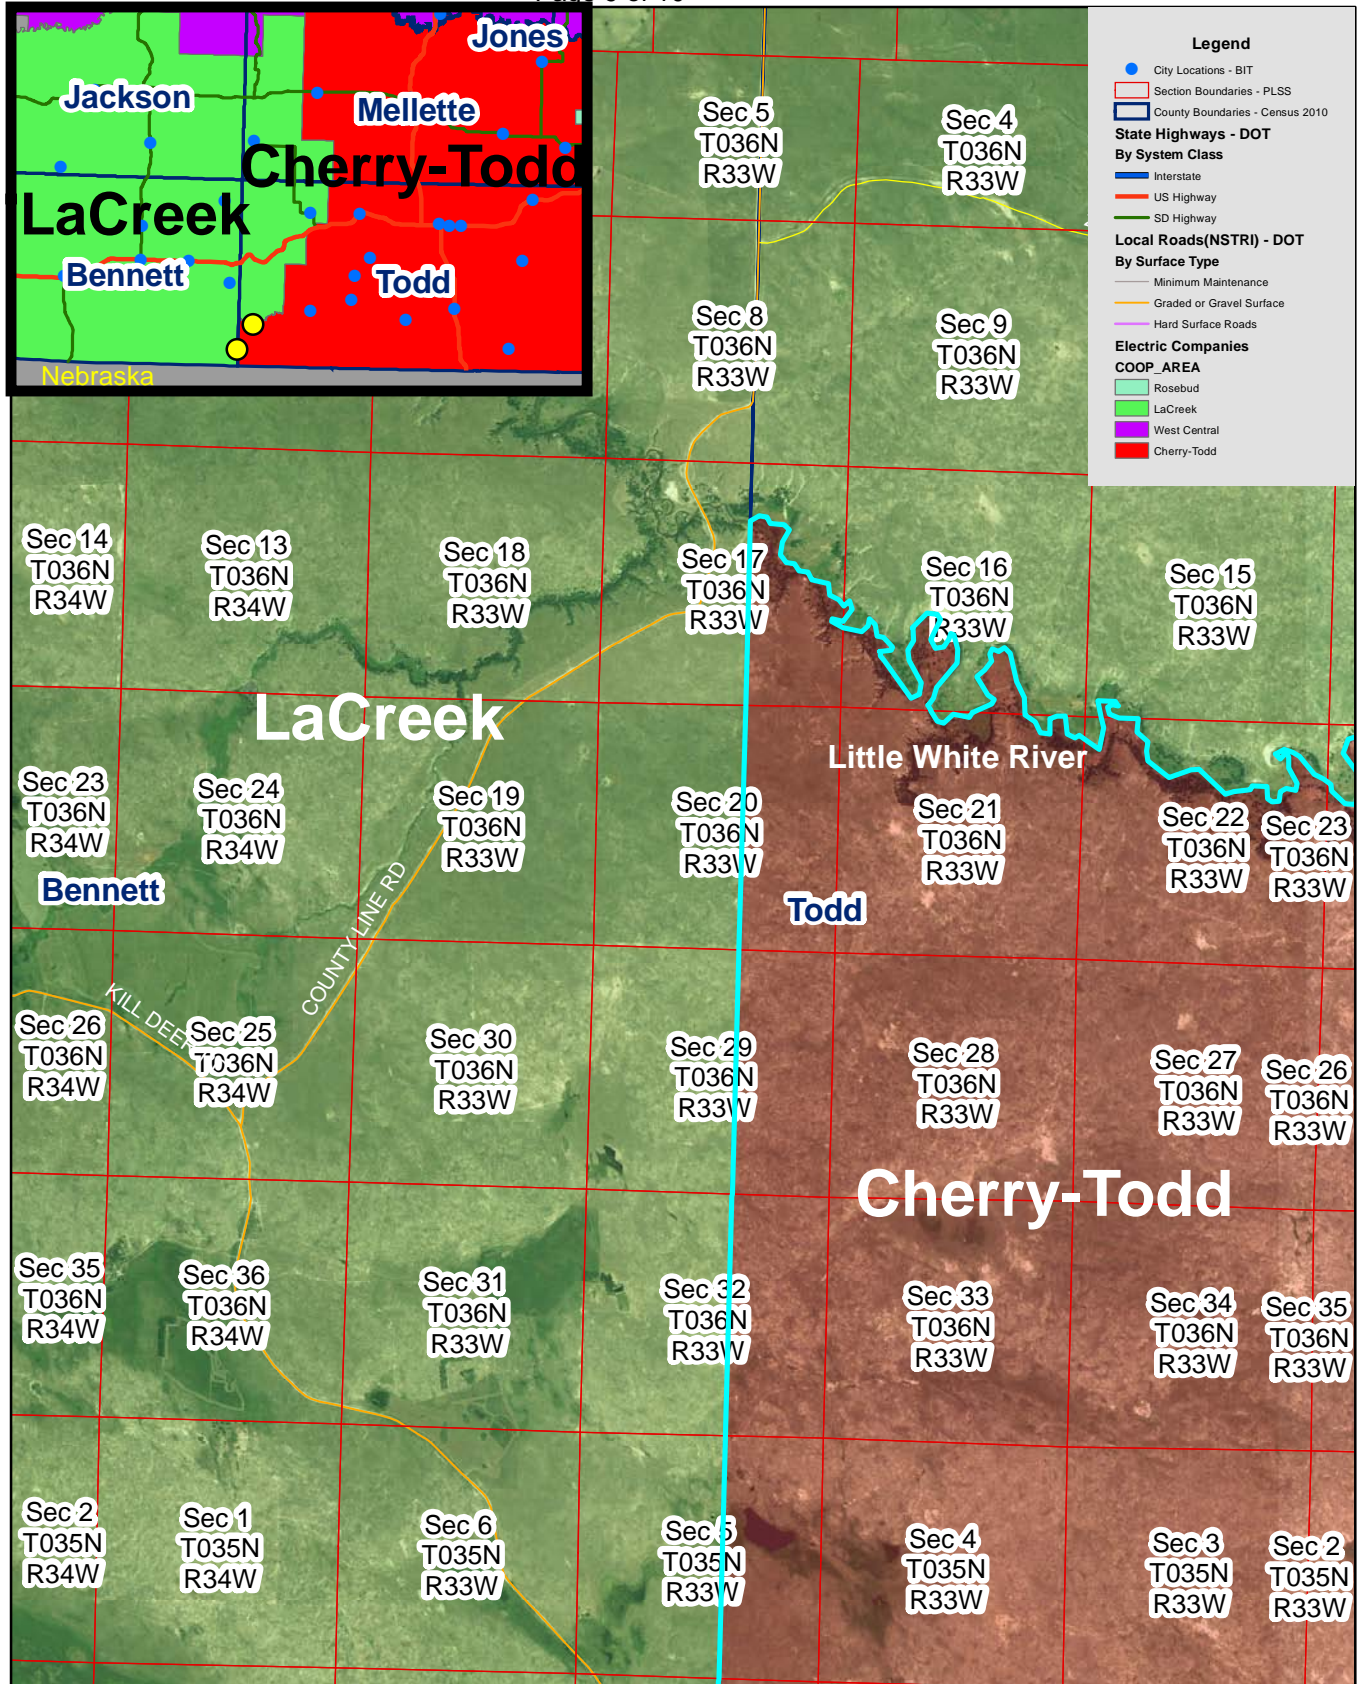

# Exhibit B

Cherry Todd & LaCreek Electric Service Territory Boundaries

Section 36, T38N, R32W

Page 7 of 10

# Exhibit B

Cherry Todd & LaCreek Electric Service Territory Boundaries

Little White River - Todd County

Page 8 of 10

# Exhibit B

Cherry Todd & LaCreek Electric Service Territory Boundaries

Section 17, T36N, R33W - Todd/Bennett County border

Page 9 of 10

# Exhibit B

Cherry Todd & LaCreek Electric Service Territory Boundaries  
 Todd/Bennett County border & SD/NE border

Page 10 of 10