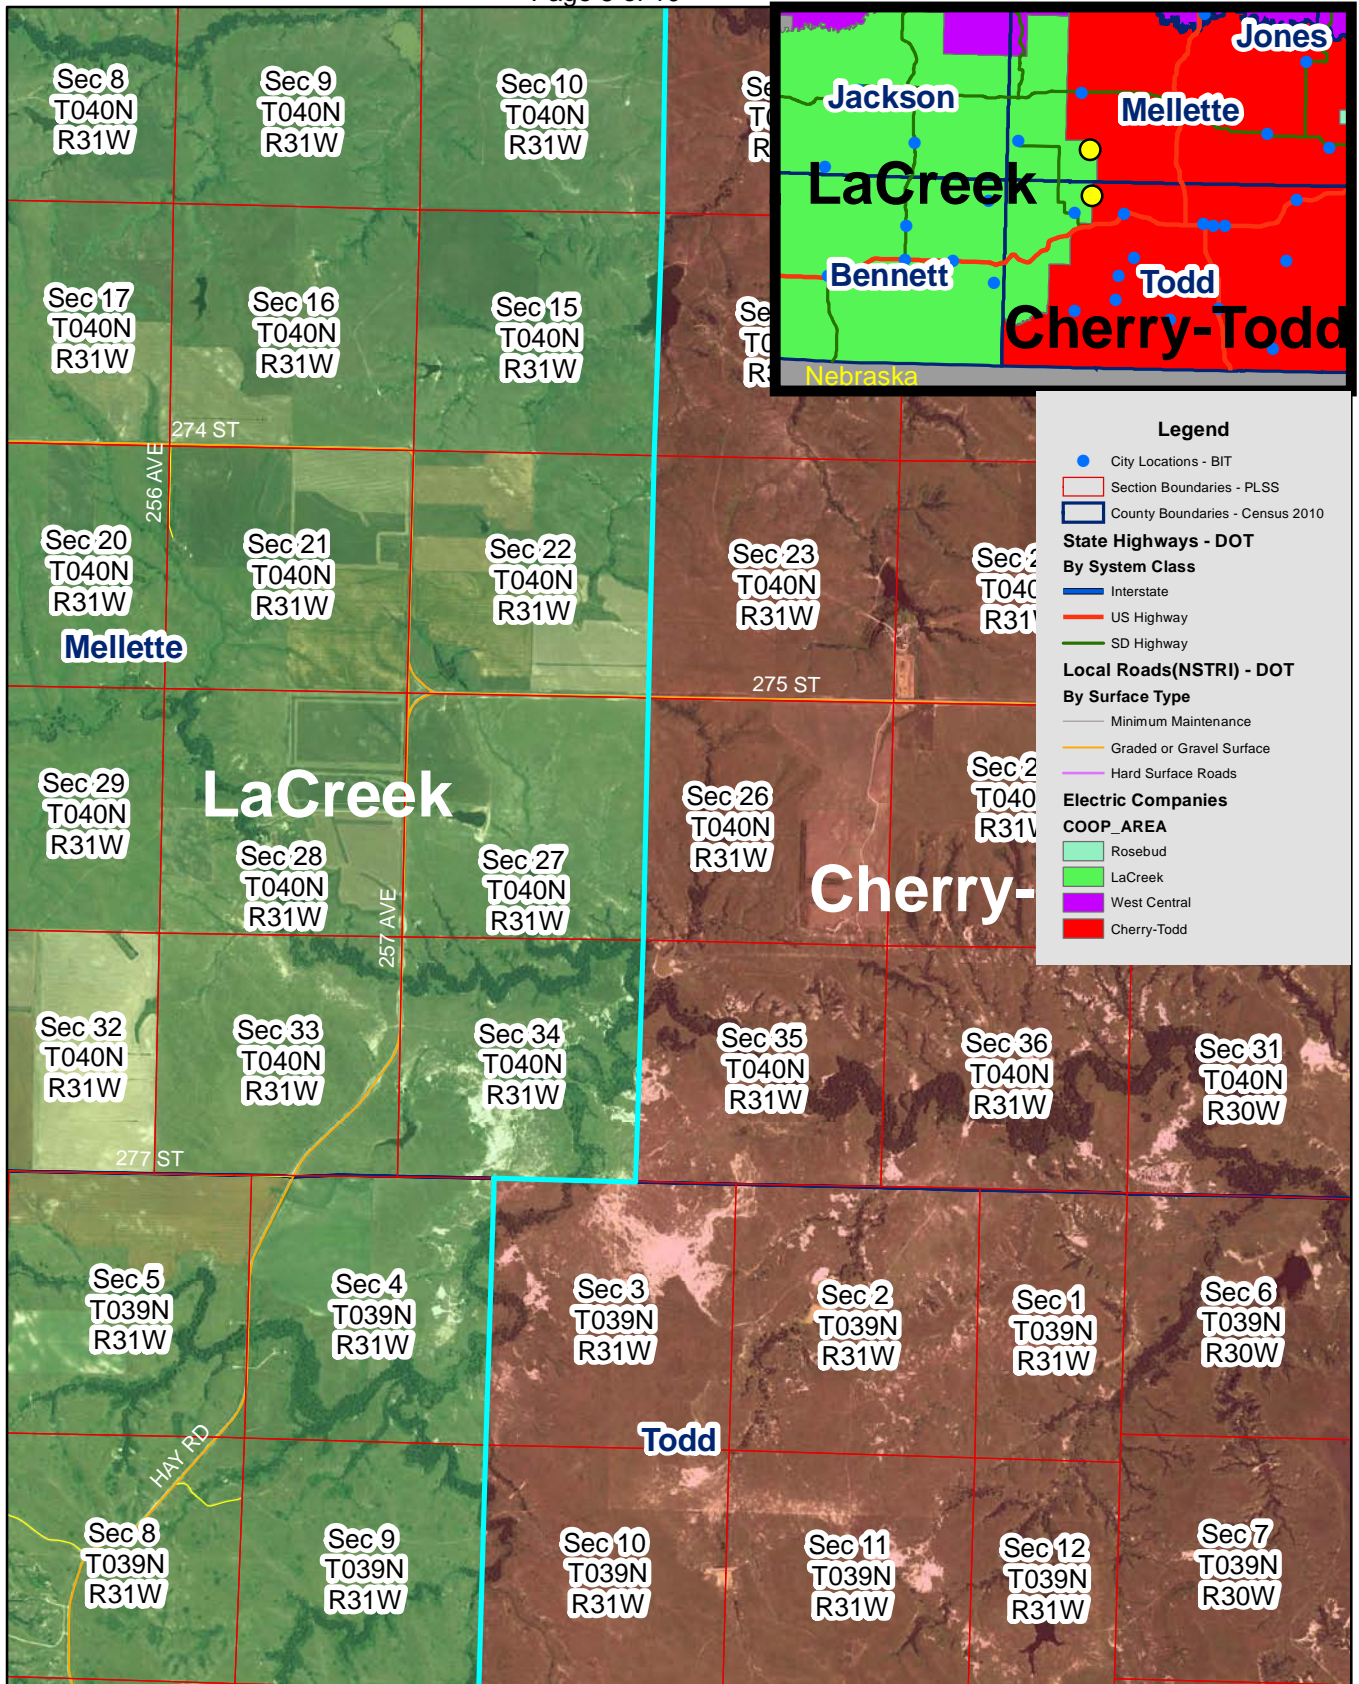

# Exhibit B

Cherry Todd & LaCreek Electric Service Territory Boundaries

Cedar Butte & Hwy 44 region

Page 3 of 10

# Exhibit B

Cherry Todd & LaCreek Electric Service Territory Boundaries

Section 36, T41N, R32W

Page 4 of 10

# Exhibit B

Cherry Todd & LaCreek Electric Service Territory Boundaries

Parmalee & Hwy 18 region

Page 6 of 10

# Exhibit B

Cherry Todd & LaCreek Electric Service Territory Boundaries

Little White River - Todd County

Page 8 of 10