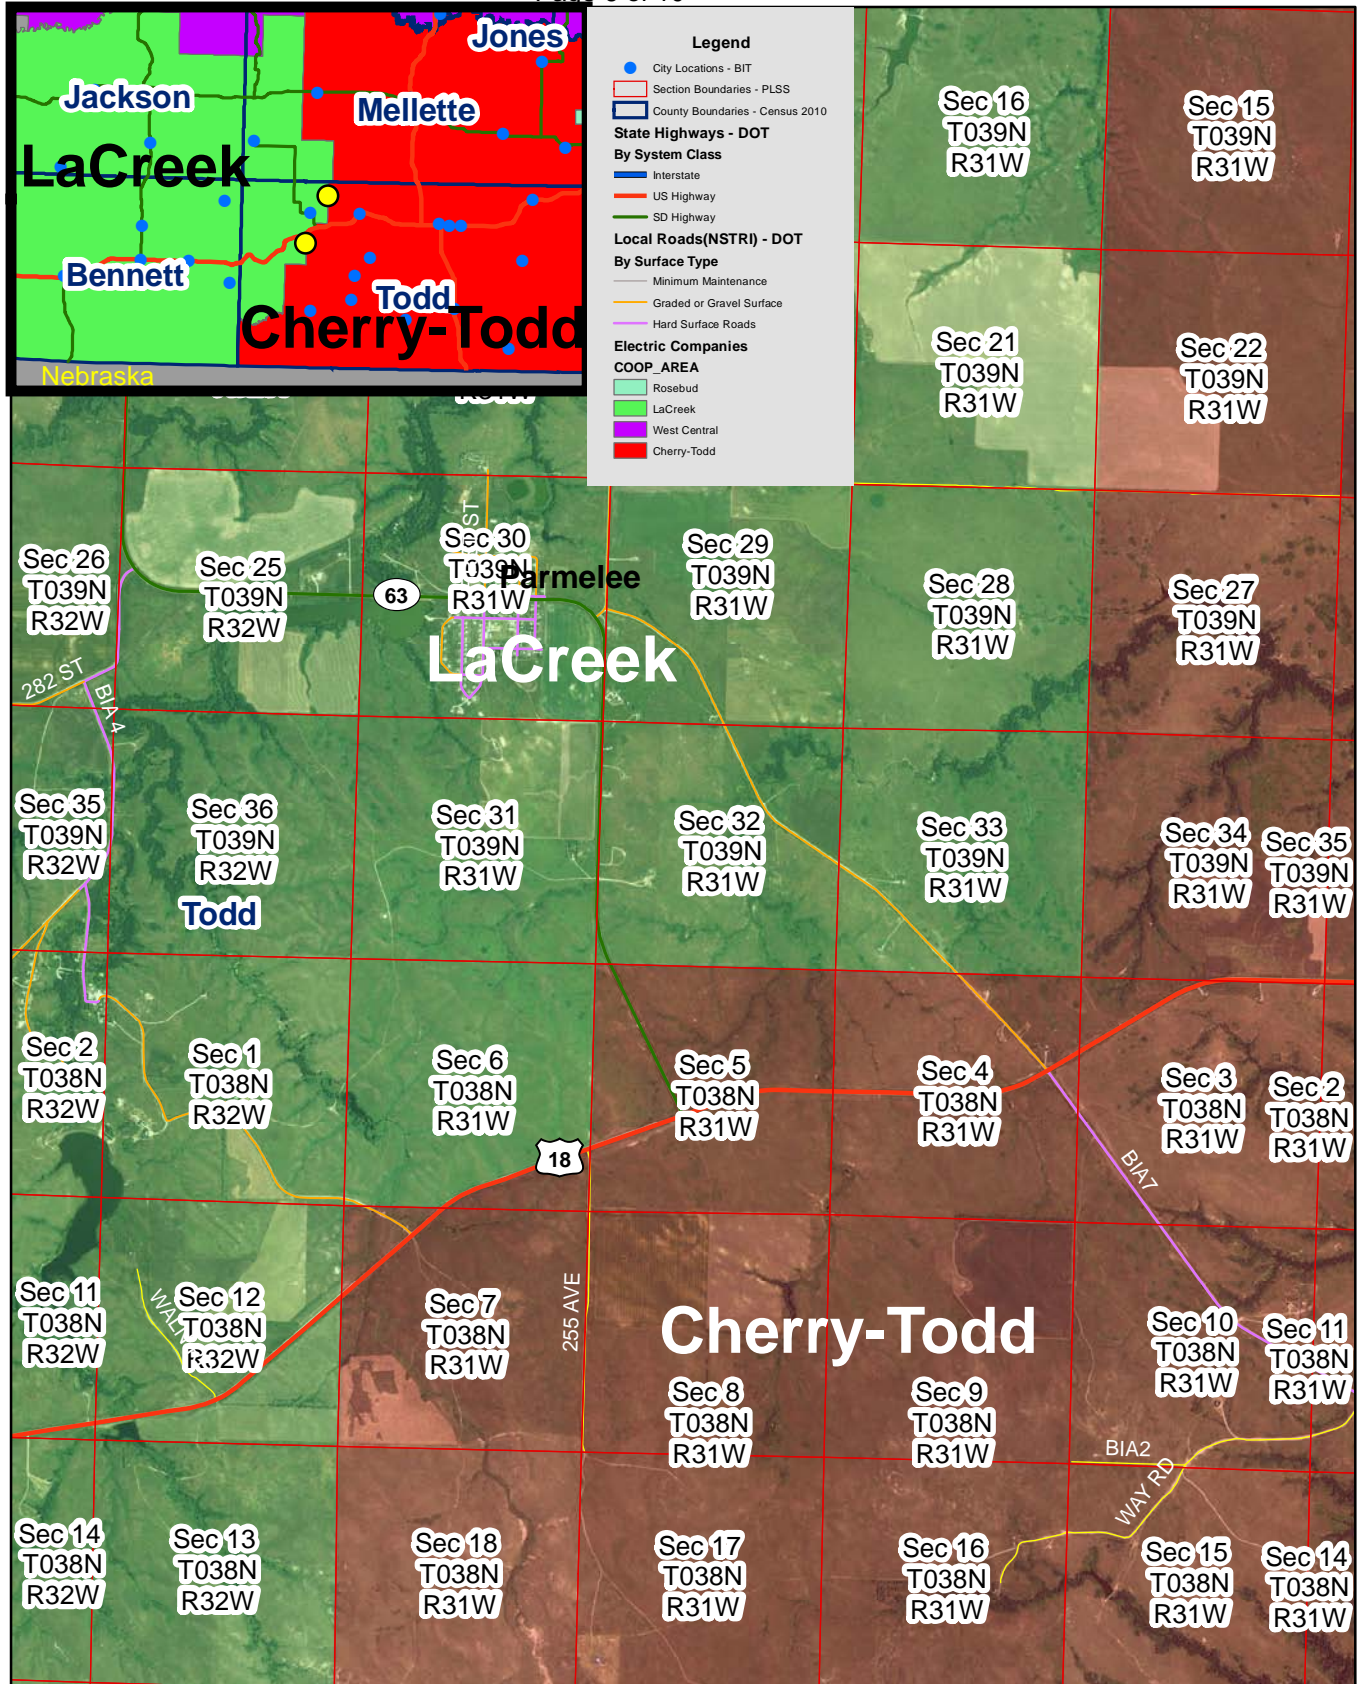

# Exhibit B

Cherry Todd & LaCreek Electric Service Territory Boundaries

Cedar Butte & Hwy 44 region

Page 3 of 10

# Exhibit B

Cherry Todd & LaCreek Electric Service Territory Boundaries

Section 33, T40N, R31W - Mellette & Todd Co. border

Page 5 of 10

# Exhibit B

Cherry Todd & LaCreek Electric Service Territory Boundaries

Parmalee & Hwy 18 region

Page 6 of 10

# Exhibit B

Cherry Todd & LaCreek Electric Service Territory Boundaries

Little White River - Todd County

Page 8 of 10