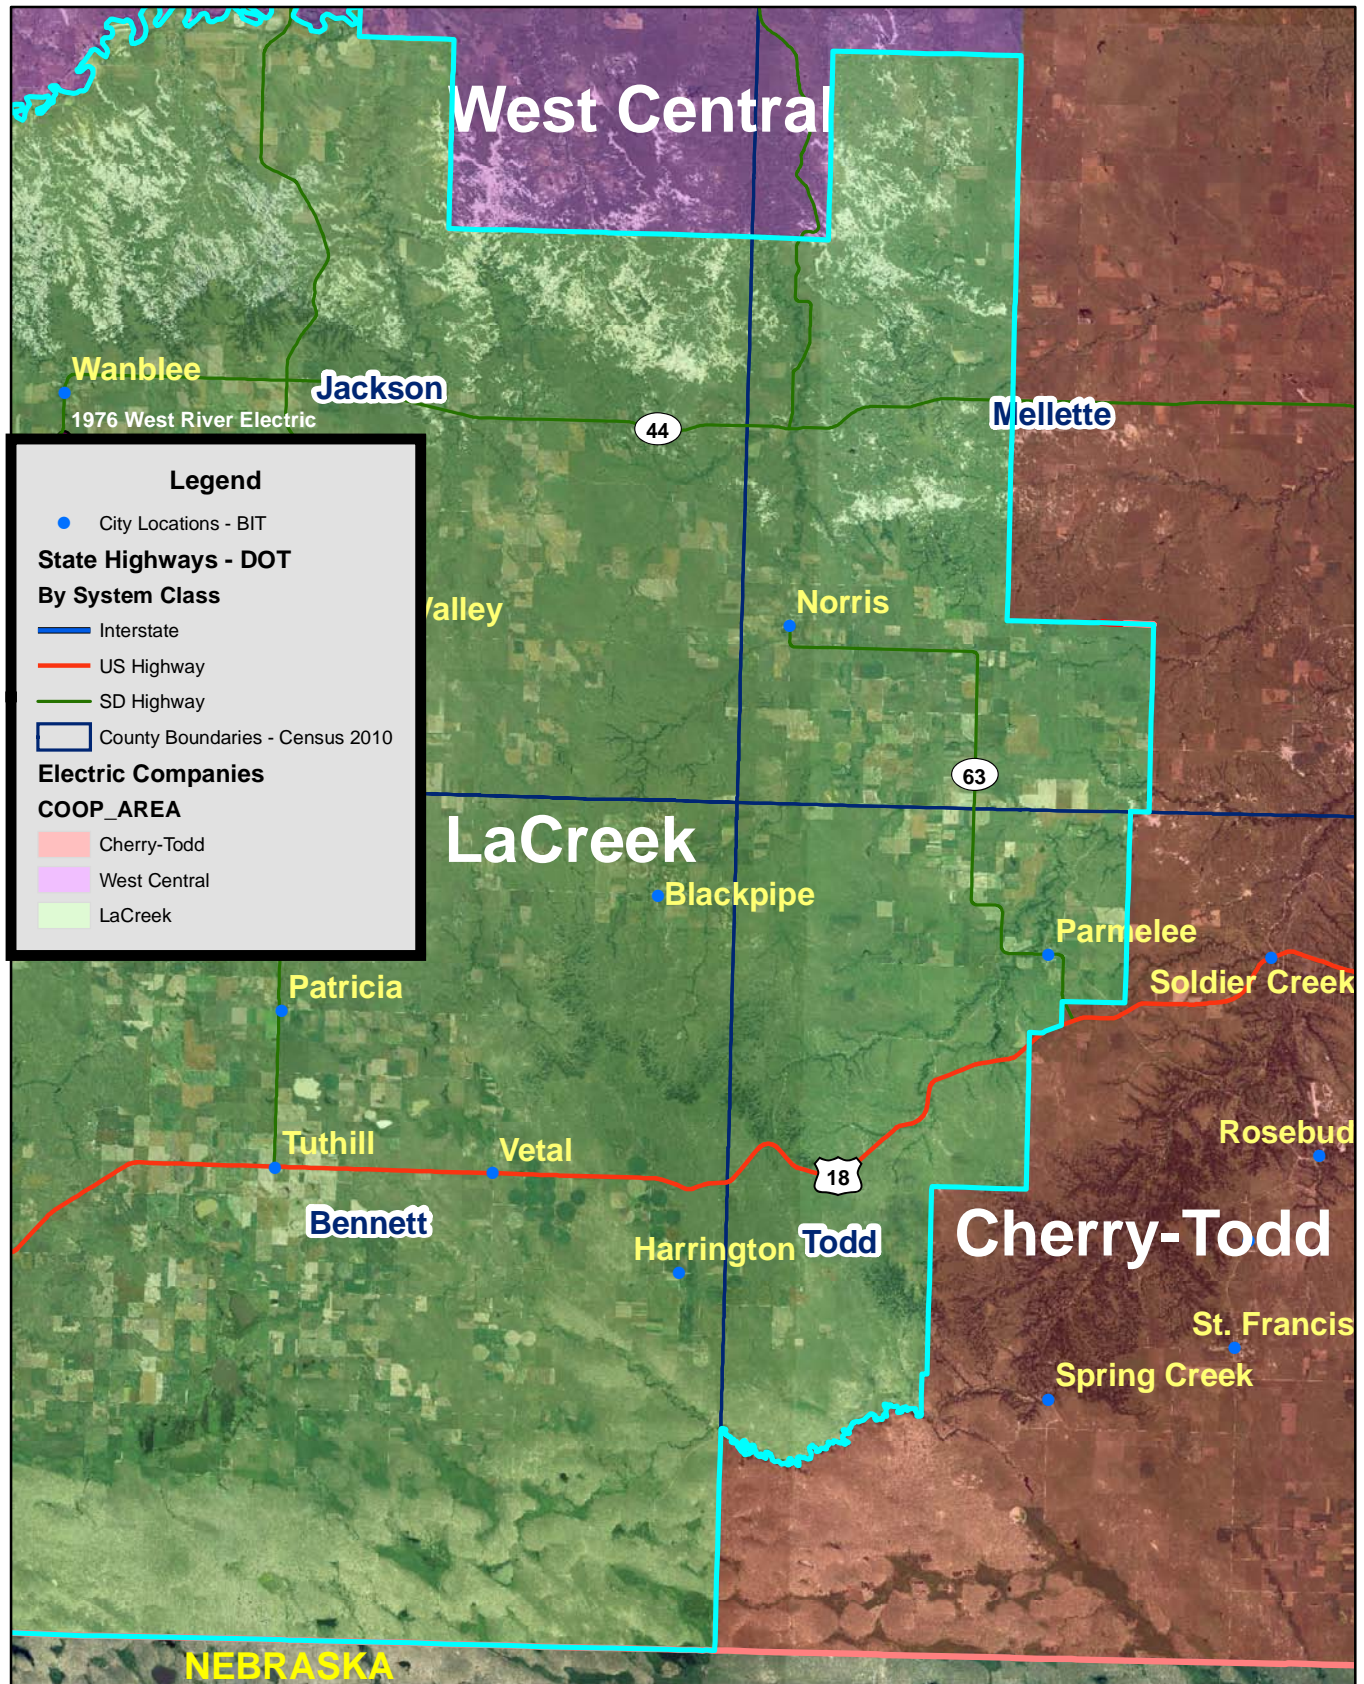

# Exhibit B

Cherry Todd & LaCreek Electric Service Territory Boundaries

Page 1 of 10

# Exhibit B

Cherry Todd & LaCreek Electric Service Territory Boundaries

Cedar Butte & Hwy 44 region

Page 3 of 10

# Exhibit B

Cherry Todd & LaCreek Electric Service Territory Boundaries

Little White River - Todd County

Page 8 of 10

# Exhibit B

Cherry Todd & LaCreek Electric Service Territory Boundaries

Section 17, T36N, R33W - Todd/Bennett County border

Page 9 of 10