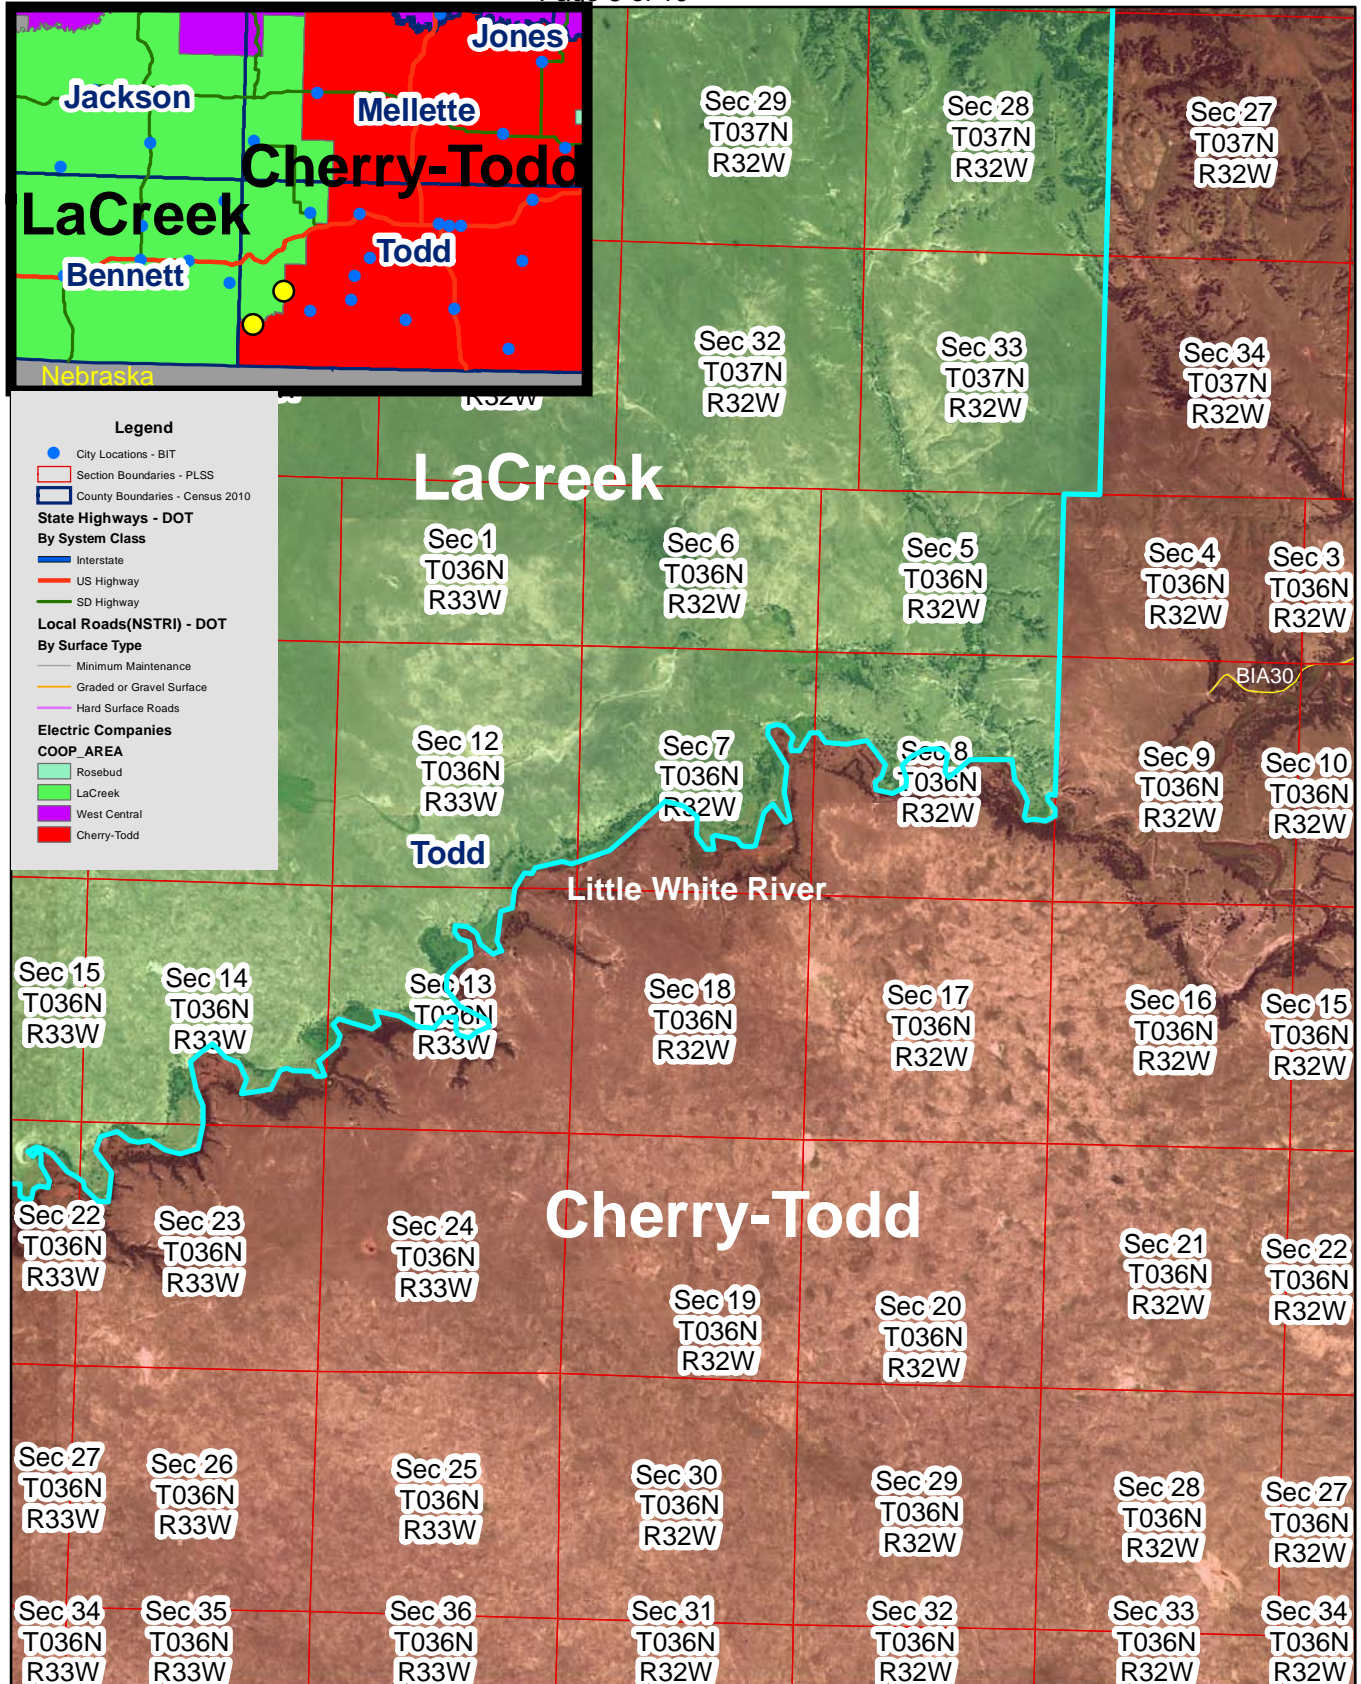

# Exhibit B

Cherry Todd & LaCreek Electric Service Territory Boundaries

Parmalee & Hwy 18 region

Page 6 of 10

# Exhibit B

Cherry Todd & LaCreek Electric Service Territory Boundaries

Section 36, T38N, R32W

Page 7 of 10

# Exhibit B

Cherry Todd & LaCreek Electric Service Territory Boundaries

Little White River - Todd County

Page 8 of 10

# Exhibit B

Cherry Todd & LaCreek Electric Service Territory Boundaries

Section 17, T36N, R33W - Todd/Bennett County border

Page 9 of 10