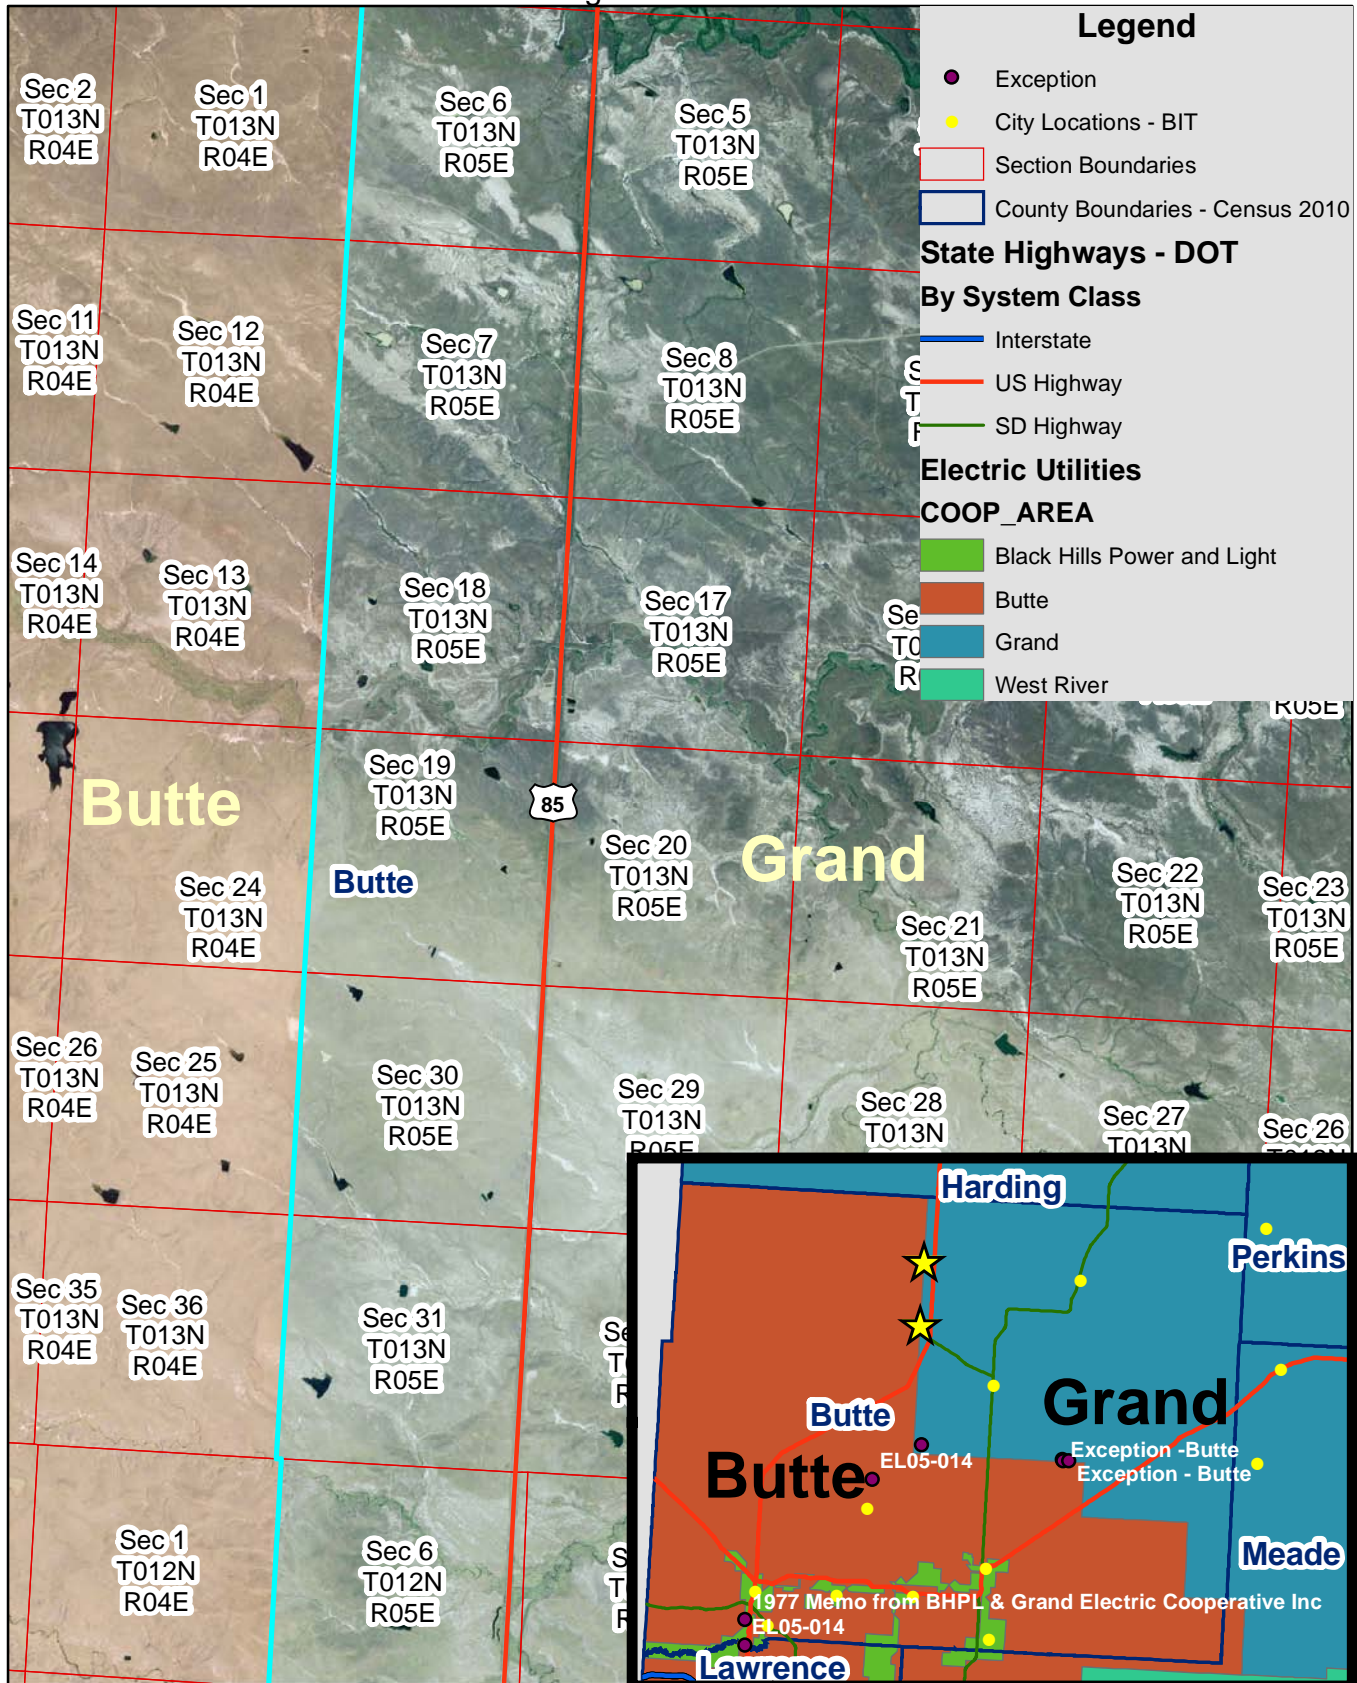

Exhibit B

Grand & Butte Electric Service Territory Boundary Harding Cutoff RD

Page 4 of 17

Exhibit B

Grand & Butte Electric Service Territory Boundary
 North of Old Hwy 85 - Harding/Butte County border
 Page 5 of 17

Exhibit B

Grand & Butte Electric Service Territory Boundary
 Section 1, T14N, R4E - Highway 85/Old Hwy 85 area
 Page 6 of 17

Exhibit B

Grand & Butte Electric Service Territory Boundary
 Section 36, T13N, R4E, Highway 85 area
 Page 7 of 17

Exhibit B

Grand & Butte Electric Service Territory Boundary Highway 85 & Hwy 168 intersection

Page 8 of 17

Exhibit B

Grand & Butte Electric Service Territory Boundary
 Section 36, T11N, R4E,
 Page 9 of 17

Exhibit B

Grand & Butte Electric Service Territory Boundary
 Hwy 79 and Newell Lake area
 Page 10 of 17

Exhibit B

Grand & Butte Electric Service Territory Boundary

Twilight Rd

Page 11 of 17

Exhibit B

Grand & Butte Electric Service Territory Boundary