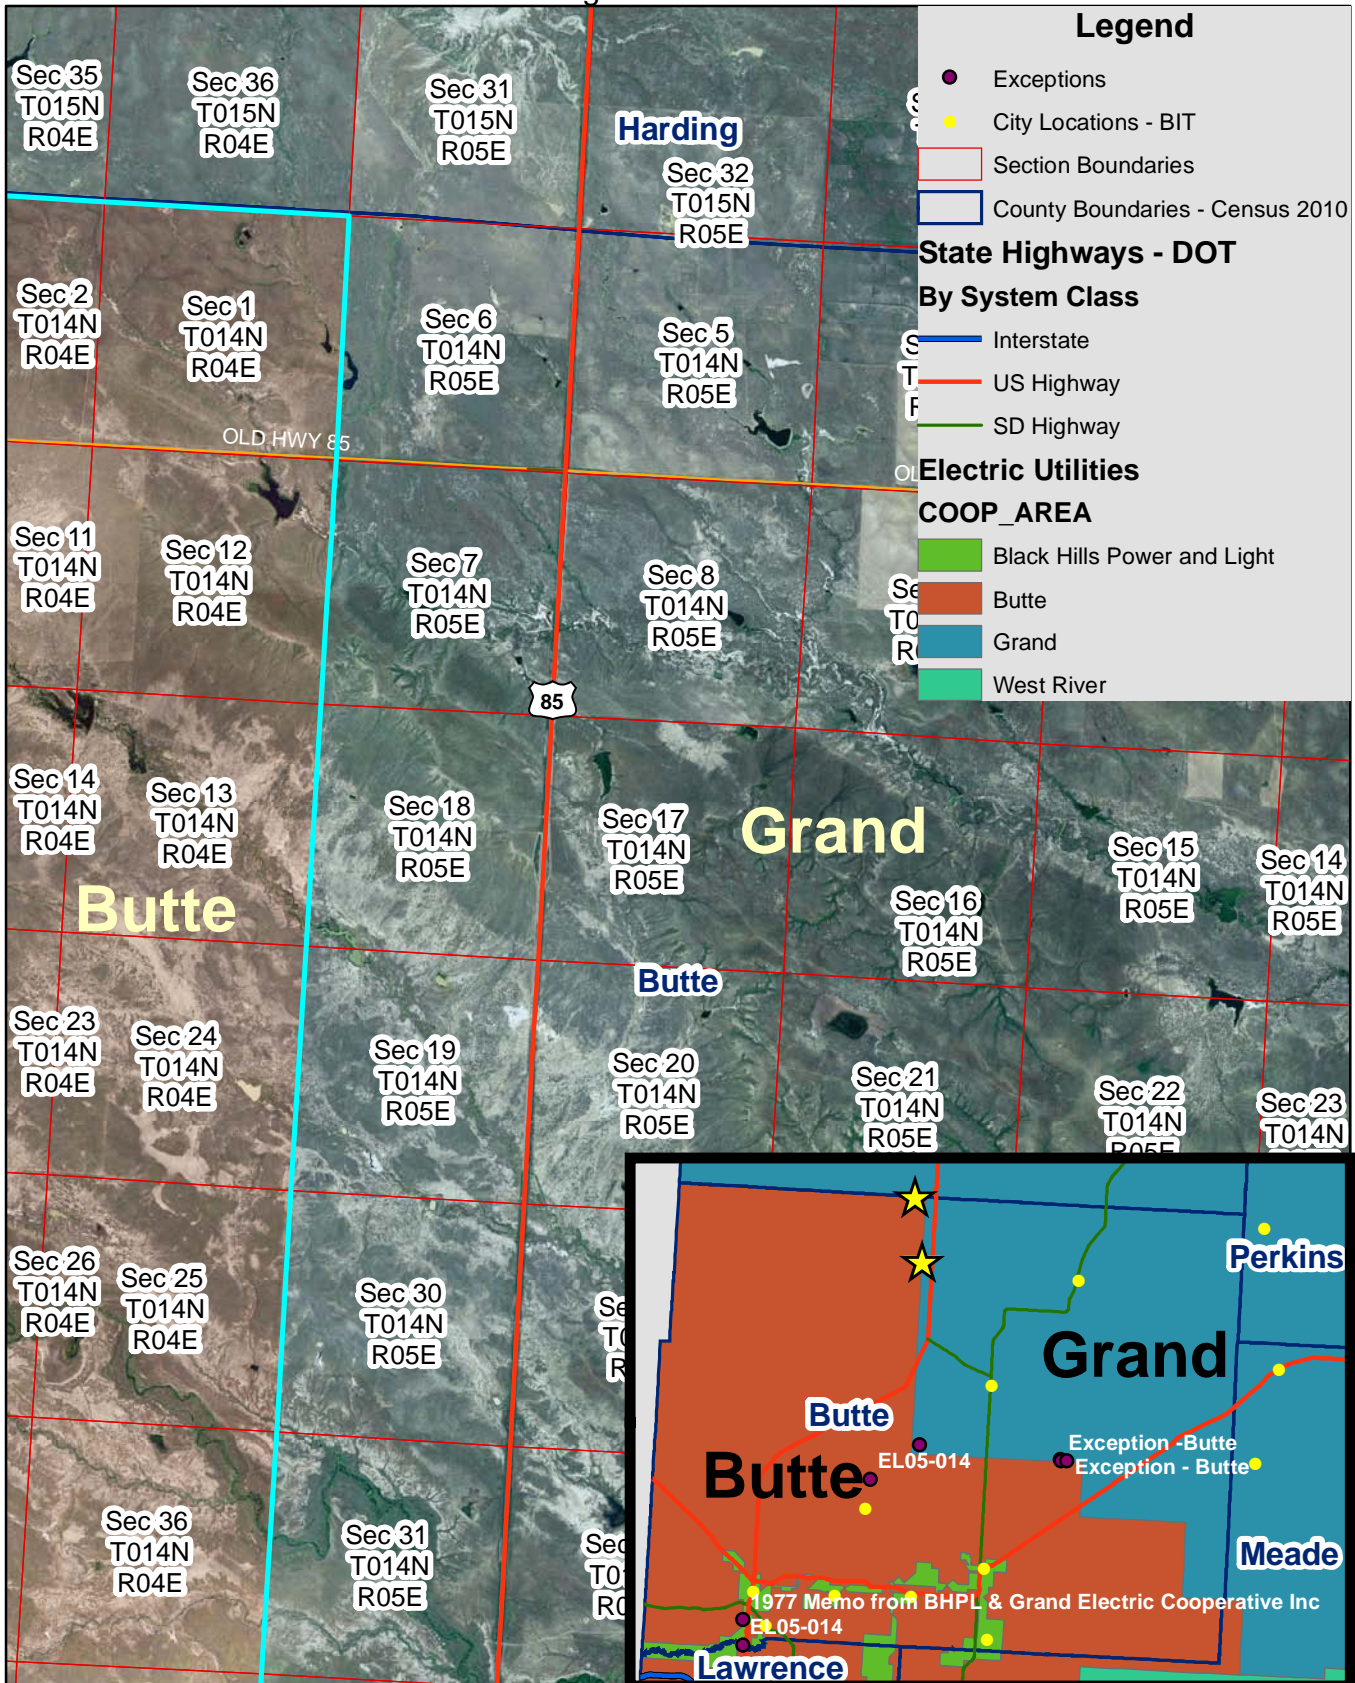

Exhibit B

Grand & Butte Electric Service Territory

Page 1 of 17

Exhibit B

Grand & Butte Electric Service Territory Boundary Section 6 of T14N, R1E (SD/WY border)

Page 2 of 17

Exhibit B

Grand & Butte Electric Service Territory Boundary
 South Camp Crook Rd area
 Page 3 of 17

Exhibit B

Grand & Butte Electric Service Territory Boundary Harding Cutoff RD

Page 4 of 17

Exhibit B

Grand & Butte Electric Service Territory Boundary
 North of Old Hwy 85 - Harding/Butte County border
 Page 5 of 17

Exhibit B

Grand & Butte Electric Service Territory Boundary
 Section 1, T14N, R4E - Highway 85/Old Hwy 85 area
 Page 6 of 17

Exhibit B

Grand & Butte Electric Service Territory Boundary
 Section 36, T13N, R4E, Highway 85 area
 Page 7 of 17

Exhibit B

Grand & Butte Electric Service Territory Boundary Highway 85 & Hwy 168 intersection

Page 8 of 17

Exhibit B

Grand & Butte Electric Service Territory Boundary
 Section 36, T11N, R4E,
 Page 9 of 17