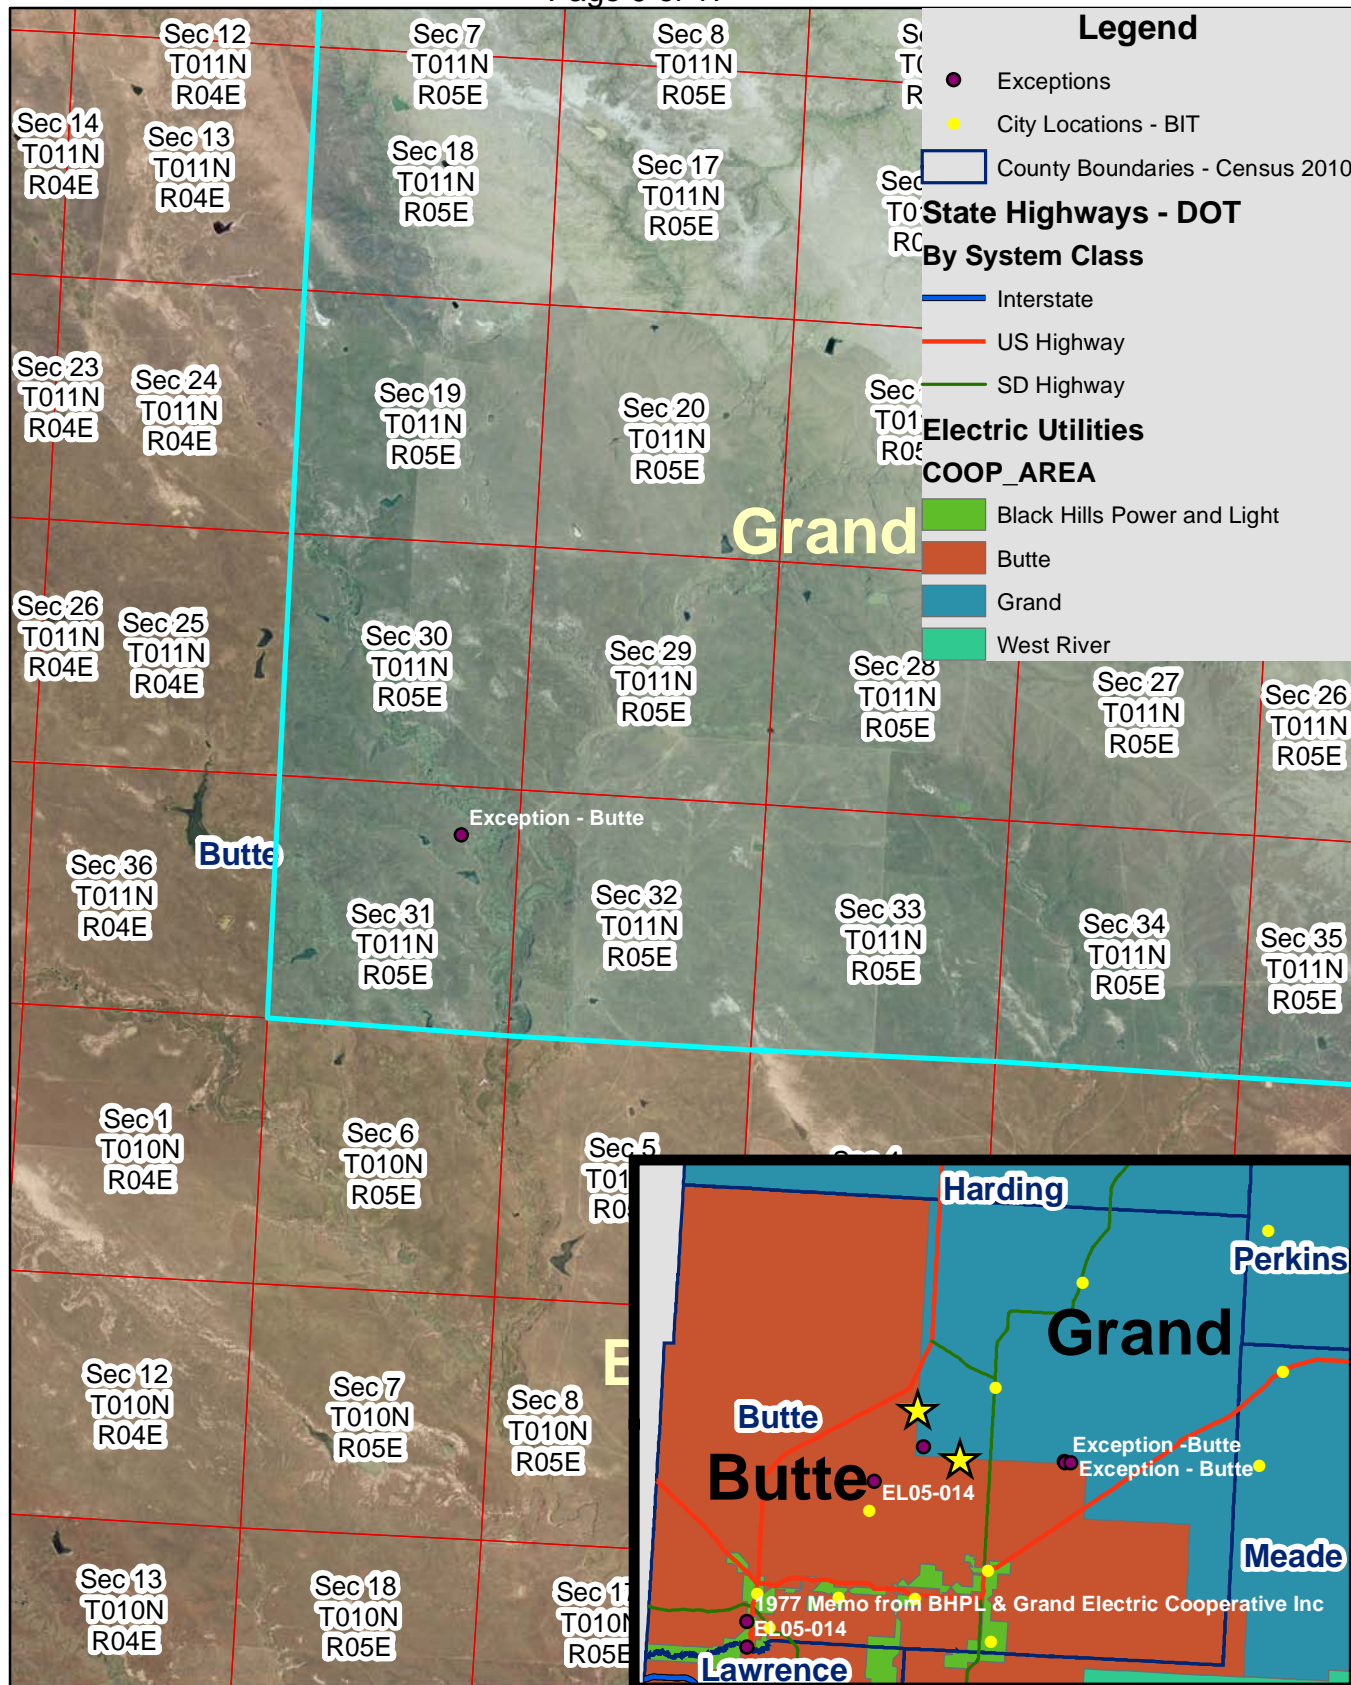

Exhibit B

Grand & Butte Electric Service Territory Boundary Harding Cutoff RD

Page 4 of 17

Exhibit B

Grand & Butte Electric Service Territory Boundary
 North of Old Hwy 85 - Harding/Butte County border
 Page 5 of 17

Exhibit B

Grand & Butte Electric Service Territory Boundary
 Section 1, T14N, R4E - Highway 85/Old Hwy 85 area
 Page 6 of 17

Exhibit B

Grand & Butte Electric Service Territory Boundary
 Section 36, T13N, R4E, Highway 85 area
 Page 7 of 17

Exhibit B

Grand & Butte Electric Service Territory Boundary Highway 85 & Hwy 168 intersection

Page 8 of 17

Exhibit B

Grand & Butte Electric Service Territory Boundary
 Section 36, T11N, R4E,
 Page 9 of 17

Exhibit B

Grand & Butte Electric Service Territory Boundary
 Hwy 79 and Newell Lake area
 Page 10 of 17

Exhibit B

Grand & Butte Electric Service Territory Boundary

Twilight Rd

Page 11 of 17

Exhibit B

Grand & Butte Electric Service Territory Boundary