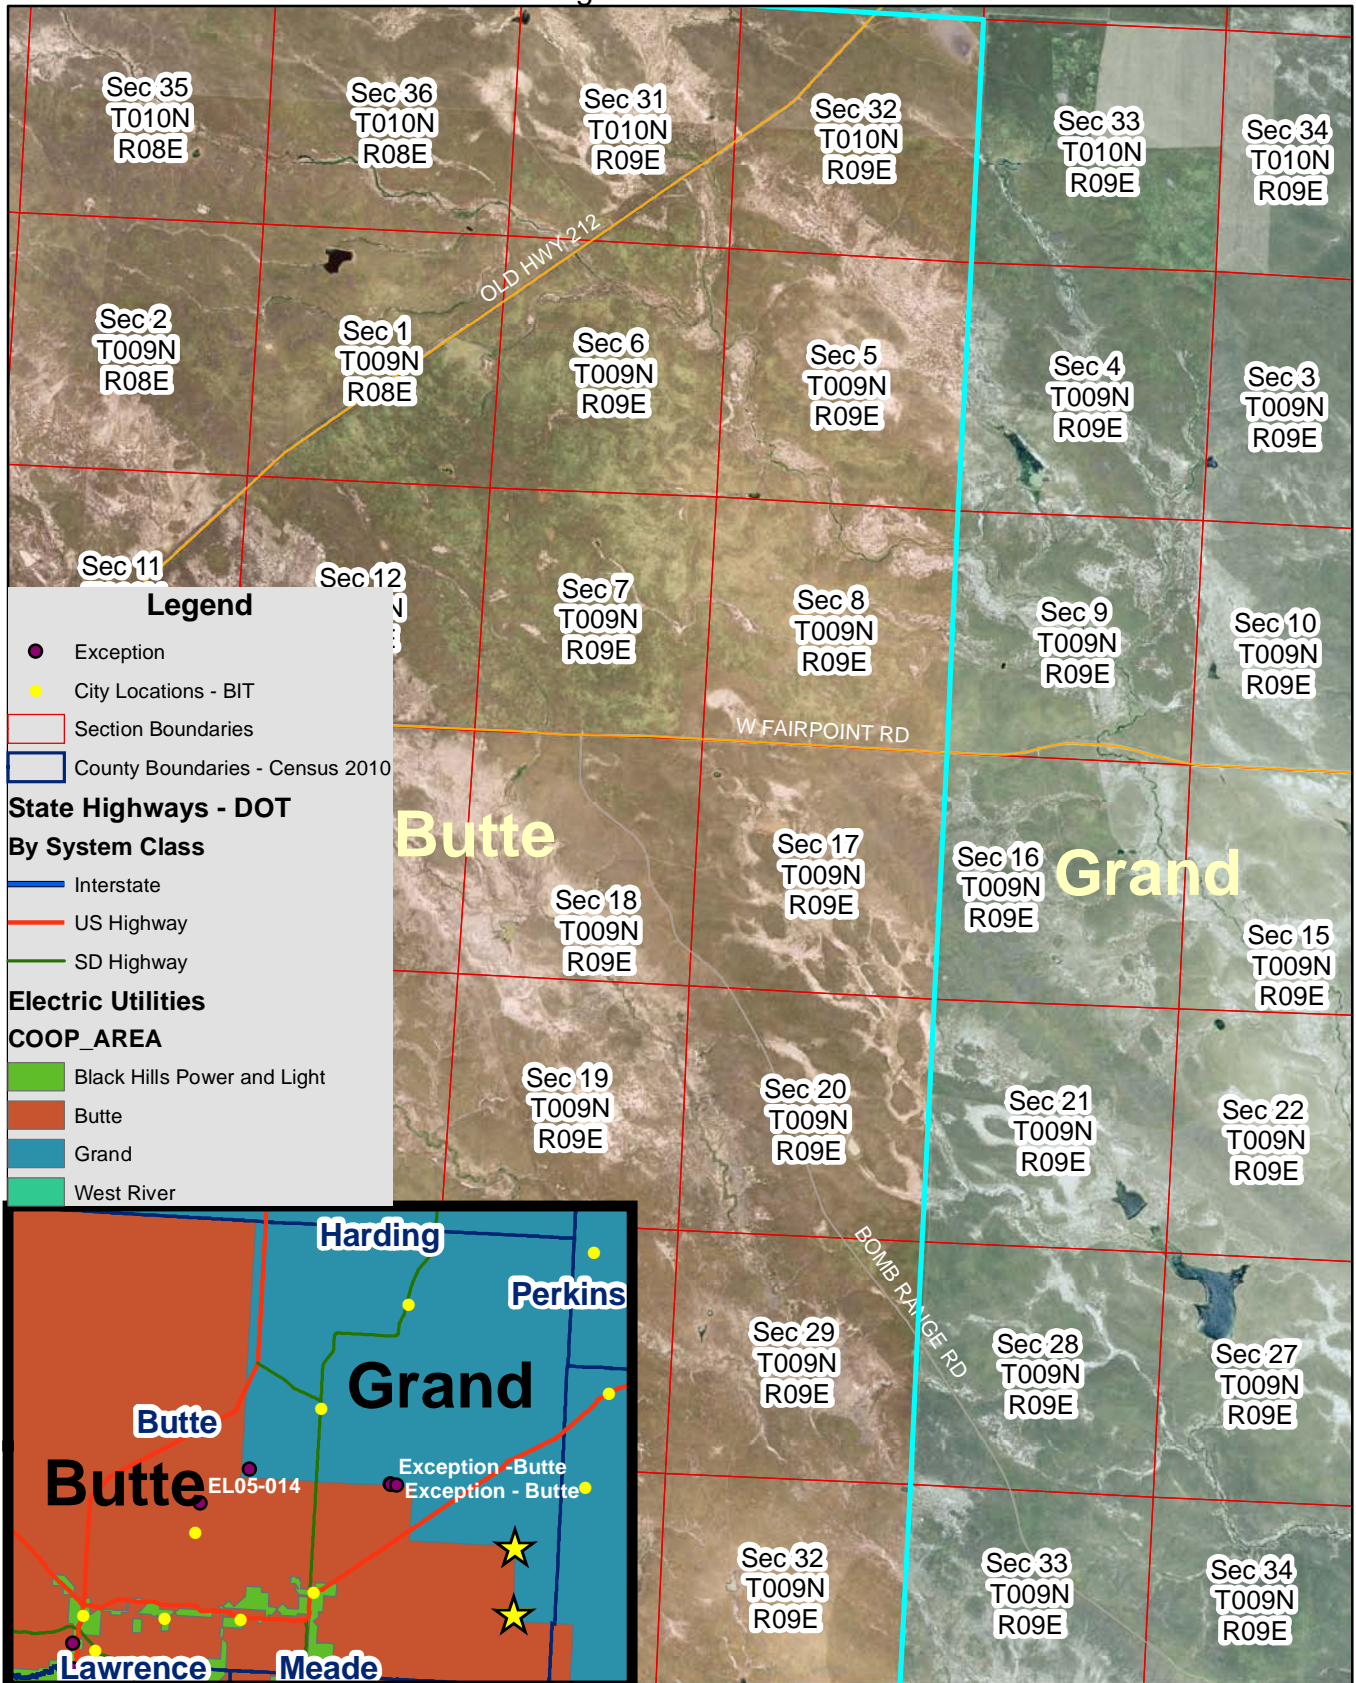

Exhibit B

Grand & Butte Electric Service Territory Boundary Harding Cutoff RD

Page 4 of 17

Exhibit B

Grand & Butte Electric Service Territory Boundary
 North of Old Hwy 85 - Harding/Butte County border
 Page 5 of 17

Exhibit B

Grand & Butte Electric Service Territory Boundary
 Hwy 79 and Newell Lake area
 Page 10 of 17

Exhibit B

Grand & Butte Electric Service Territory Boundary

Twilight Rd

Page 11 of 17

Exhibit B

Grand & Butte Electric Service Territory Boundary

Hwy 212 area

Page 12 of 17

Exhibit B

Grand & Butte Electric Service Territory Boundary
 Old Hwy 212 area
 Page 13 of 17

Exhibit B

Grand & Butte Electric Service Territory Boundary
 Old Hwy 212 & Bomb Range Rd area
 Page 14 of 17

Exhibit B

Grand & Butte Electric Service Territory Boundary
 Section 5, T7N, R10E - Butte/Grand/West River border
 Page 17 of 17