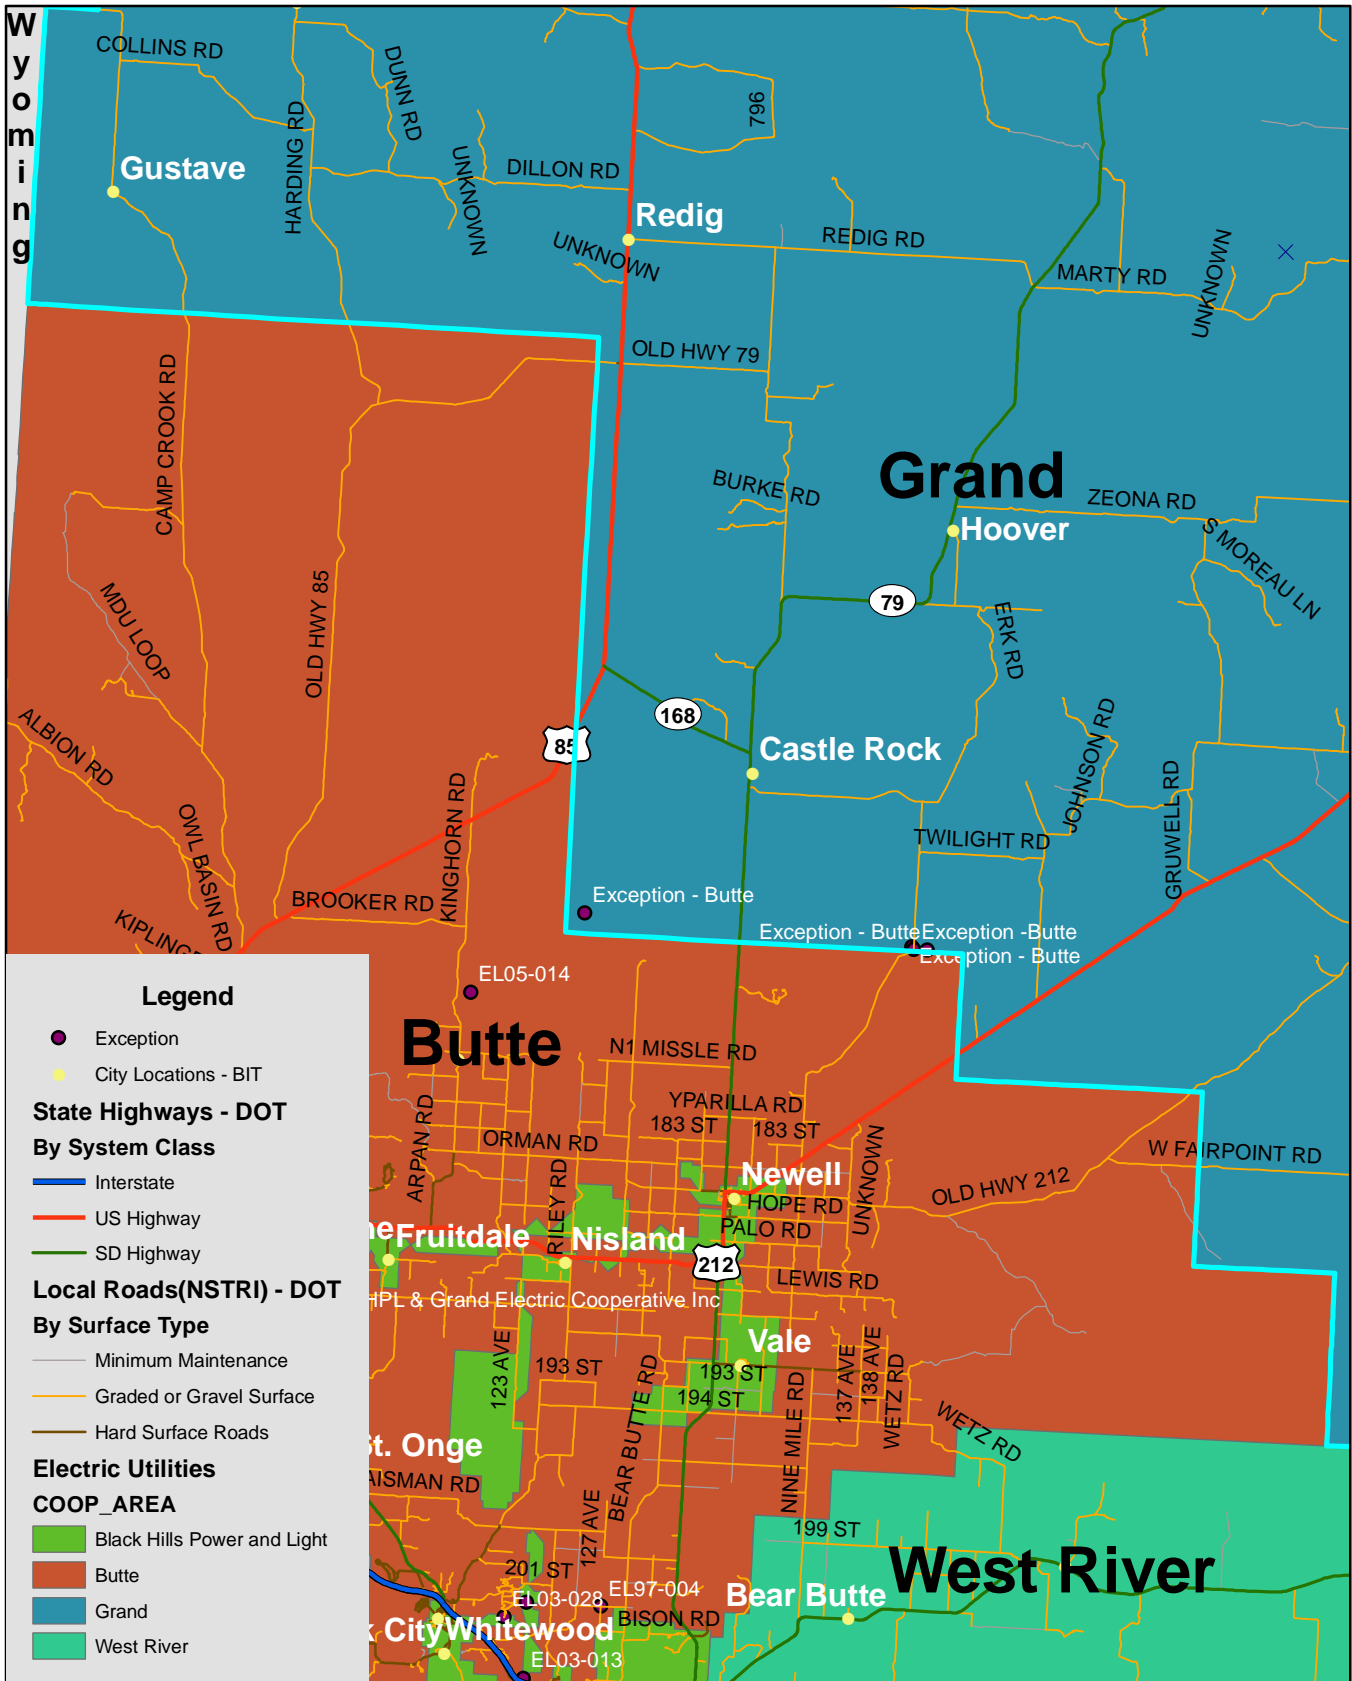

Exhibit B

Grand & Butte Electric Service Territory

Page 1 of 17

Exhibit B

Grand & Butte Electric Service Territory Boundary Section 6 of T14N, R1E (SD/WY border)

Page 2 of 17

Exhibit B

Grand & Butte Electric Service Territory Boundary
 South Camp Crook Rd area
 Page 3 of 17

Exhibit B

Grand & Butte Electric Service Territory Boundary Harding Cutoff RD

Page 4 of 17

Exhibit B

Grand & Butte Electric Service Territory Boundary
 North of Old Hwy 85 - Harding/Butte County border
 Page 5 of 17

Exhibit B

Grand & Butte Electric Service Territory Boundary
 Section 1, T14N, R4E - Highway 85/Old Hwy 85 area
 Page 6 of 17

Exhibit B

Grand & Butte Electric Service Territory Boundary
 Section 36, T13N, R4E, Highway 85 area
 Page 7 of 17

Exhibit B

Grand & Butte Electric Service Territory Boundary Highway 85 & Hwy 168 intersection

Page 8 of 17

Exhibit B

Grand & Butte Electric Service Territory Boundary
 Section 36, T11N, R4E,
 Page 9 of 17