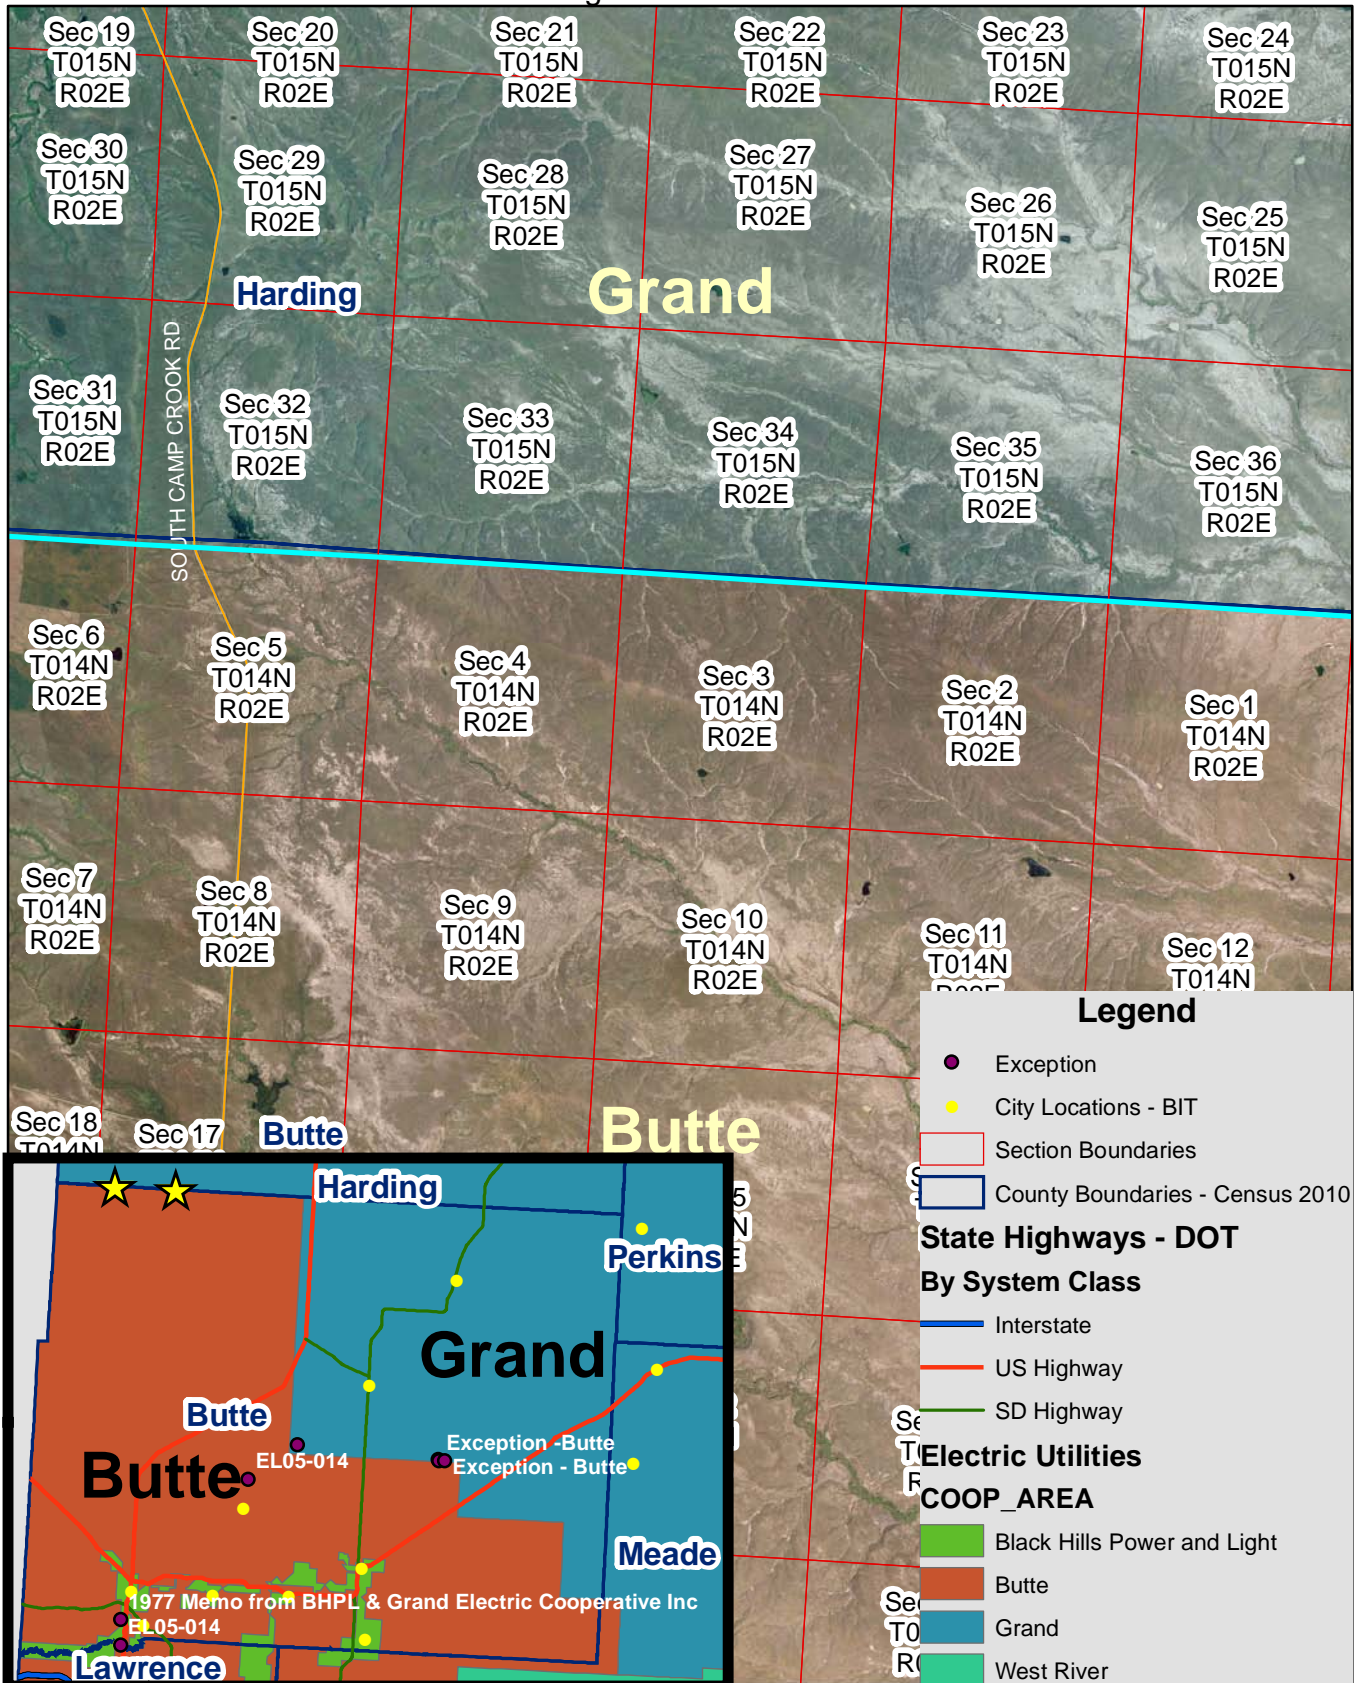

Exhibit B

Grand & Butte Electric Service Territory

Page 1 of 17

Exhibit B

Grand & Butte Electric Service Territory Boundary Section 6 of T14N, R1E (SD/WY border)

Page 2 of 17

Exhibit B

Grand & Butte Electric Service Territory Boundary
 South Camp Crook Rd area
 Page 3 of 17

Exhibit B

Grand & Butte Electric Service Territory Boundary Harding Cutoff RD

Page 4 of 17

Exhibit B

Grand & Butte Electric Service Territory Boundary
 North of Old Hwy 85 - Harding/Butte County border
 Page 5 of 17

Exhibit B

Grand & Butte Electric Service Territory Boundary
 Section 1, T14N, R4E - Highway 85/Old Hwy 85 area
 Page 6 of 17

Exhibit B

Grand & Butte Electric Service Territory Boundary
 Section 36, T13N, R4E, Highway 85 area
 Page 7 of 17

Exhibit B

Grand & Butte Electric Service Territory Boundary
 Section 5, T7N, R10E - Butte/Grand/West River border
 Page 17 of 17