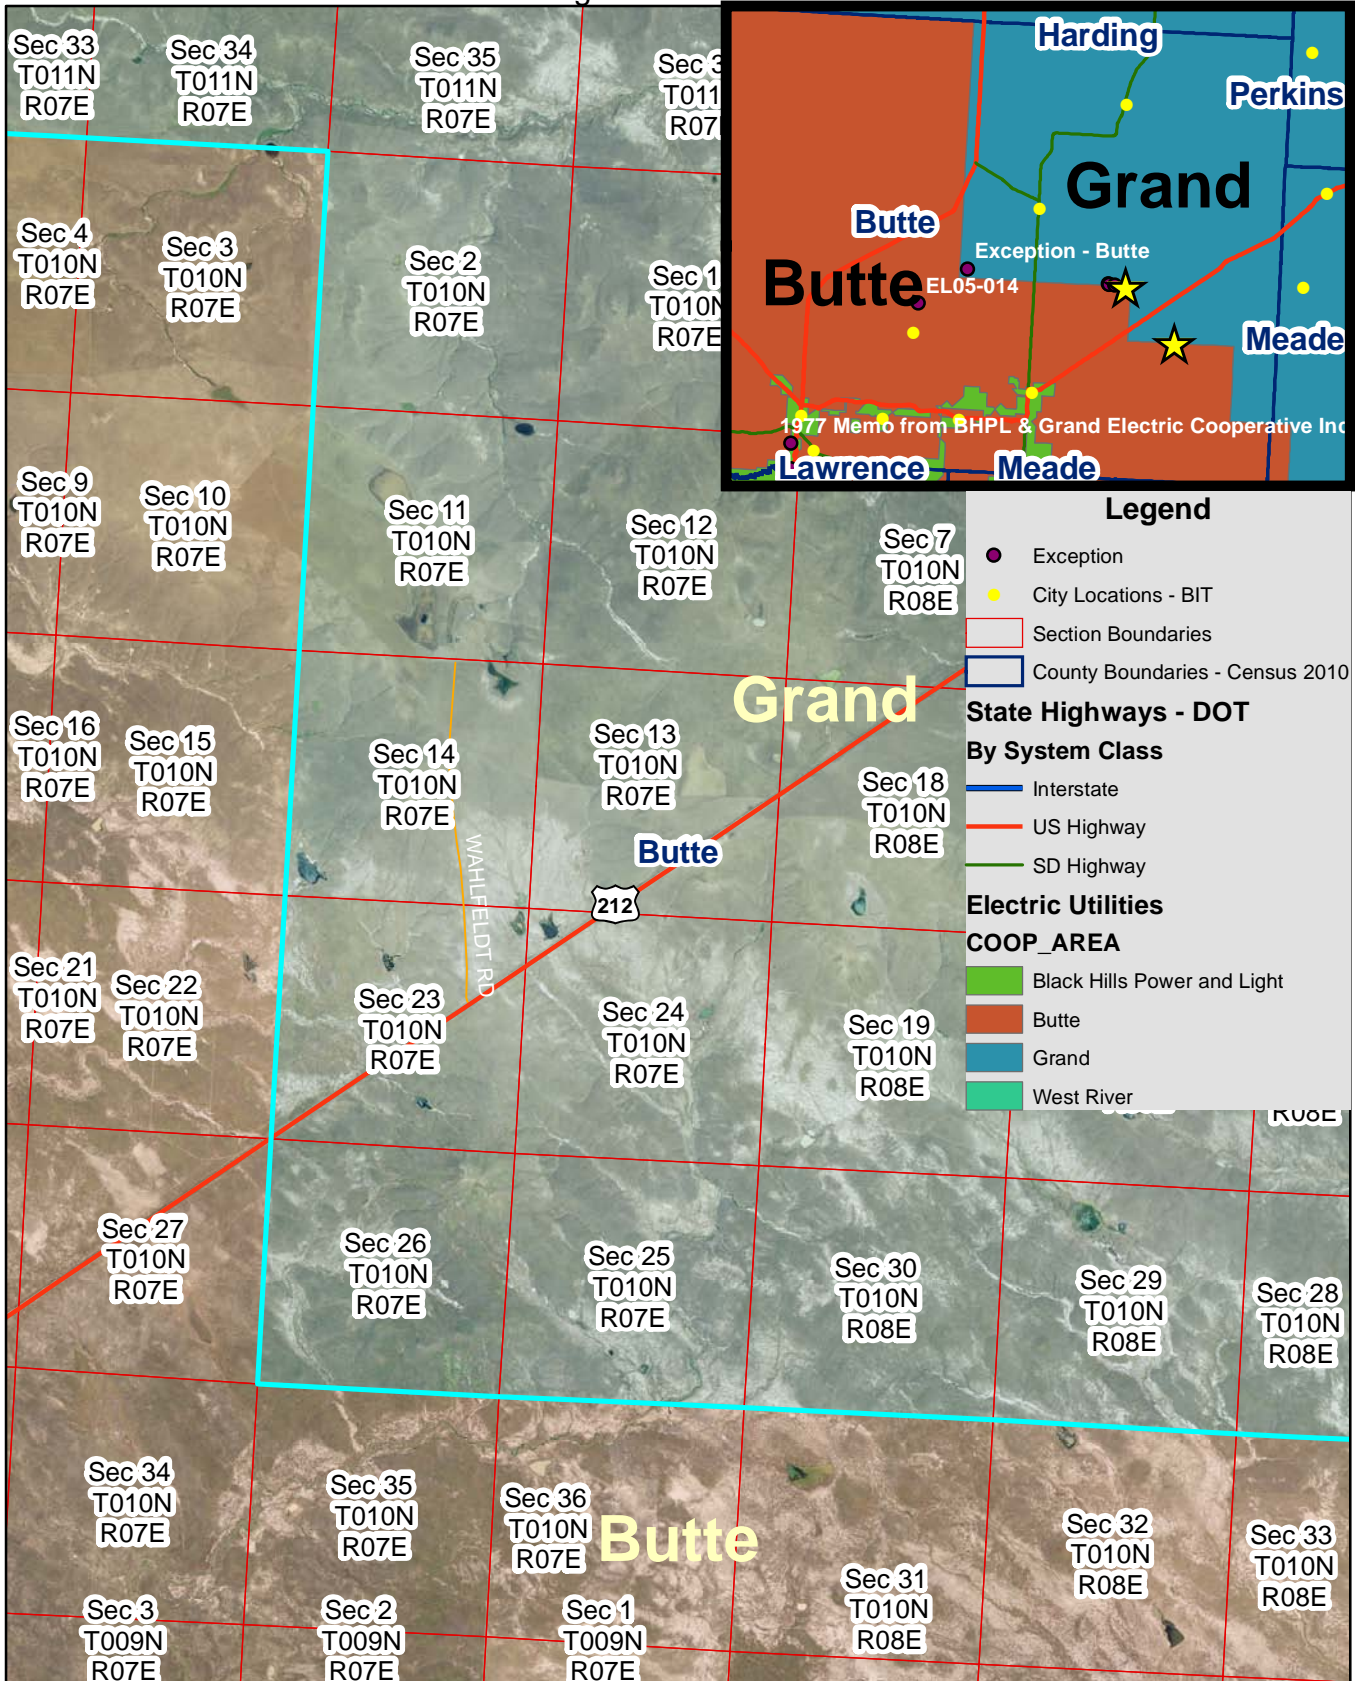

Exhibit B

Grand & Butte Electric Service Territory Boundary Harding Cutoff RD

Page 4 of 17

Exhibit B

Grand & Butte Electric Service Territory Boundary
 North of Old Hwy 85 - Harding/Butte County border
 Page 5 of 17

Exhibit B

Grand & Butte Electric Service Territory Boundary
 Hwy 79 and Newell Lake area
 Page 10 of 17

Exhibit B

Grand & Butte Electric Service Territory Boundary

Twilight Rd

Page 11 of 17

Exhibit B

Grand & Butte Electric Service Territory Boundary

Hwy 212 area

Page 12 of 17

Exhibit B

Grand & Butte Electric Service Territory Boundary
 Old Hwy 212 area
 Page 13 of 17

Exhibit B

Grand & Butte Electric Service Territory Boundary
 Old Hwy 212 & Bomb Range Rd area
 Page 14 of 17

Exhibit B

Grand & Butte Electric Service Territory Boundary
 Section 5, T7N, R10E - Butte/Grand/West River border
 Page 17 of 17