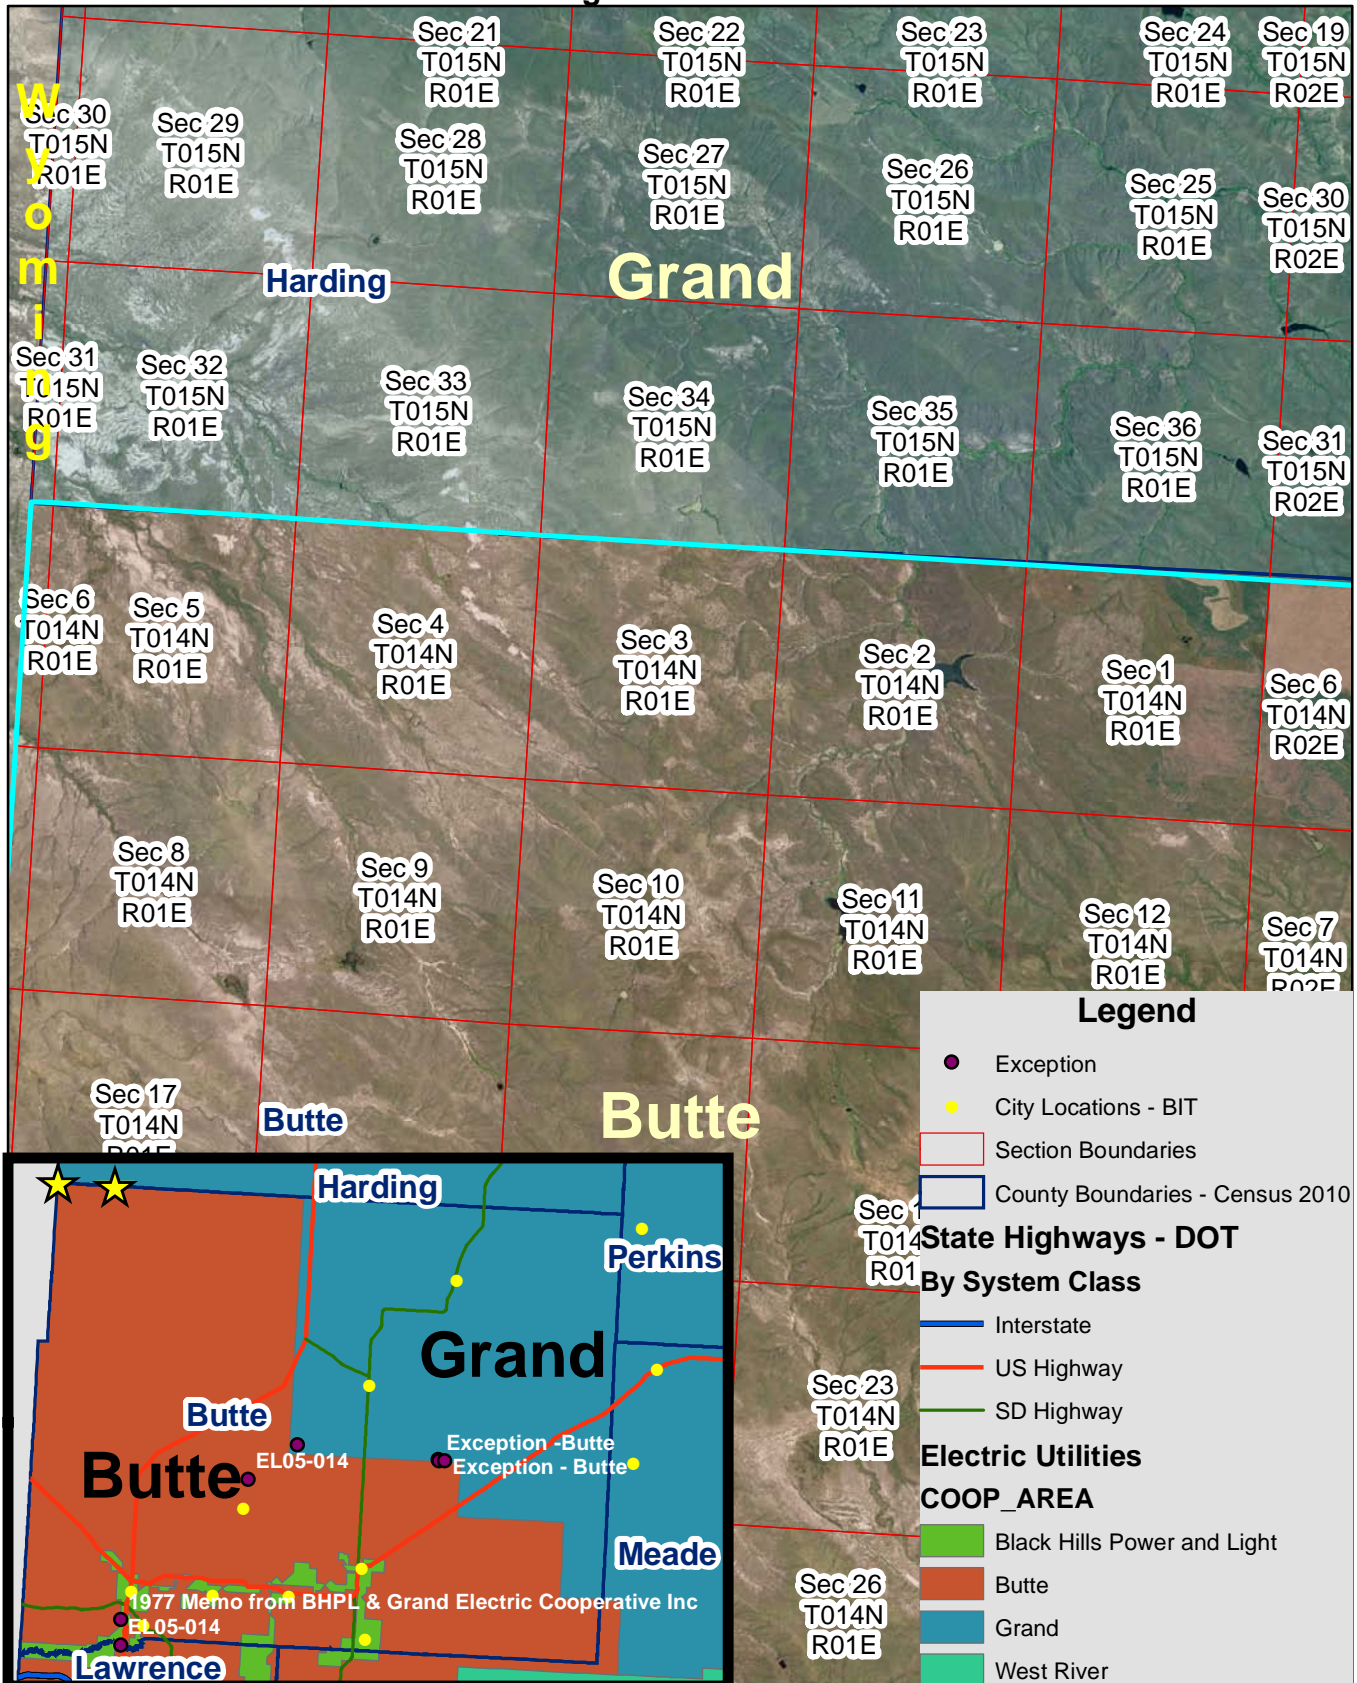

Exhibit B

Grand & Butte Electric Service Territory

Page 1 of 17

Exhibit B

Grand & Butte Electric Service Territory Boundary Section 6 of T14N, R1E (SD/WY border)

Page 2 of 17

Exhibit B

Grand & Butte Electric Service Territory Boundary
 South Camp Crook Rd area
 Page 3 of 17

Exhibit B

Grand & Butte Electric Service Territory Boundary Harding Cutoff RD

Page 4 of 17

Exhibit B

Grand & Butte Electric Service Territory Boundary
 North of Old Hwy 85 - Harding/Butte County border
 Page 5 of 17

Exhibit B

Grand & Butte Electric Service Territory Boundary
 Section 1, T14N, R4E - Highway 85/Old Hwy 85 area
 Page 6 of 17

Exhibit B

Grand & Butte Electric Service Territory Boundary
 Section 36, T13N, R4E, Highway 85 area
 Page 7 of 17

Exhibit B

Grand & Butte Electric Service Territory Boundary
 Section 5, T7N, R10E - Butte/Grand/West River border
 Page 17 of 17