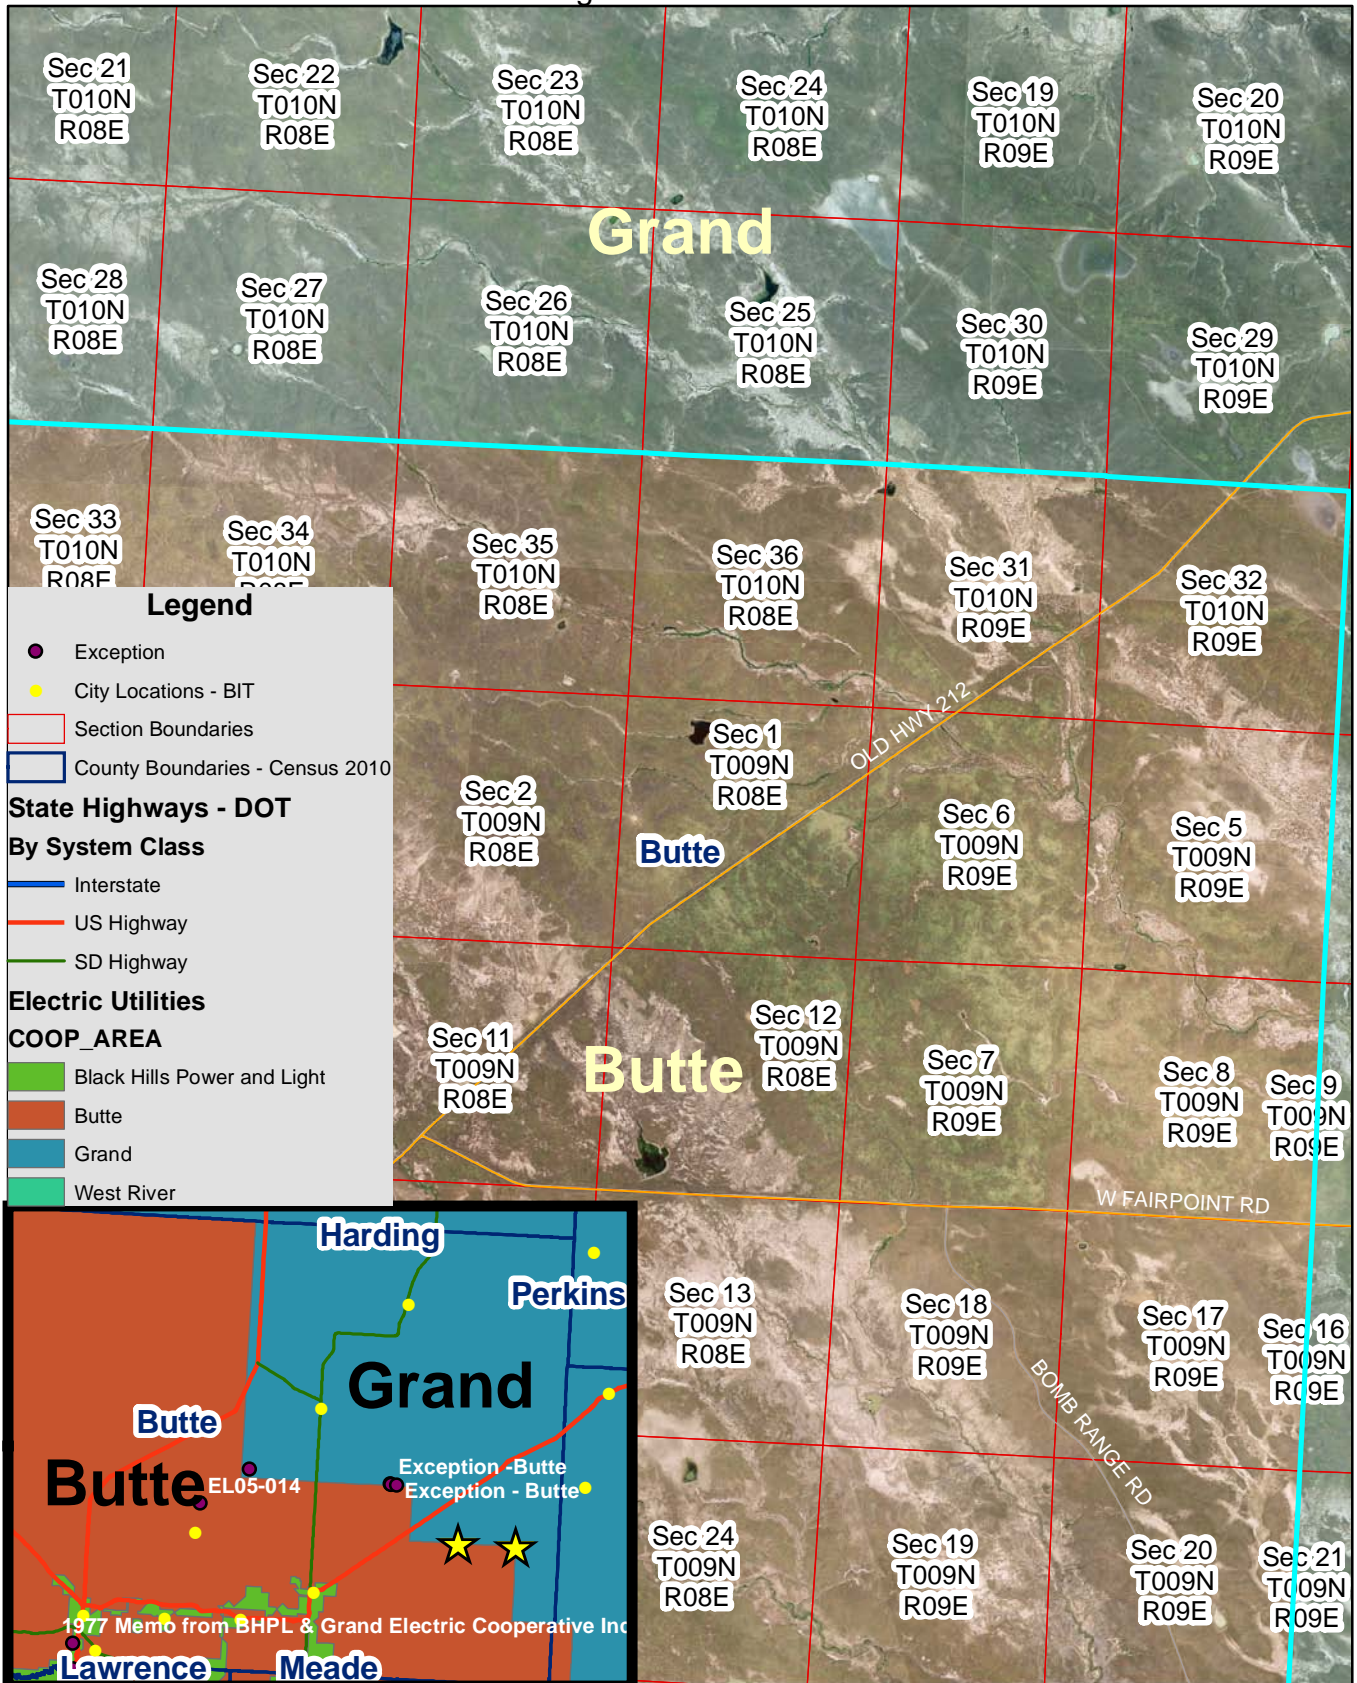

Exhibit B

Grand & Butte Electric Service Territory Boundary Harding Cutoff RD

Page 4 of 17

Exhibit B

Grand & Butte Electric Service Territory Boundary
 North of Old Hwy 85 - Harding/Butte County border
 Page 5 of 17

Exhibit B

Grand & Butte Electric Service Territory Boundary
 Hwy 79 and Newell Lake area
 Page 10 of 17

Exhibit B

Grand & Butte Electric Service Territory Boundary

Twilight Rd

Page 11 of 17

Exhibit B

Grand & Butte Electric Service Territory Boundary

Hwy 212 area

Page 12 of 17

Exhibit B

Grand & Butte Electric Service Territory Boundary
 Old Hwy 212 area
 Page 13 of 17

Exhibit B

Grand & Butte Electric Service Territory Boundary
 Old Hwy 212 & Bomb Range Rd area
 Page 14 of 17

Exhibit B

Grand & Butte Electric Service Territory Boundary
 Section 5, T7N, R10E - Butte/Grand/West River border
 Page 17 of 17