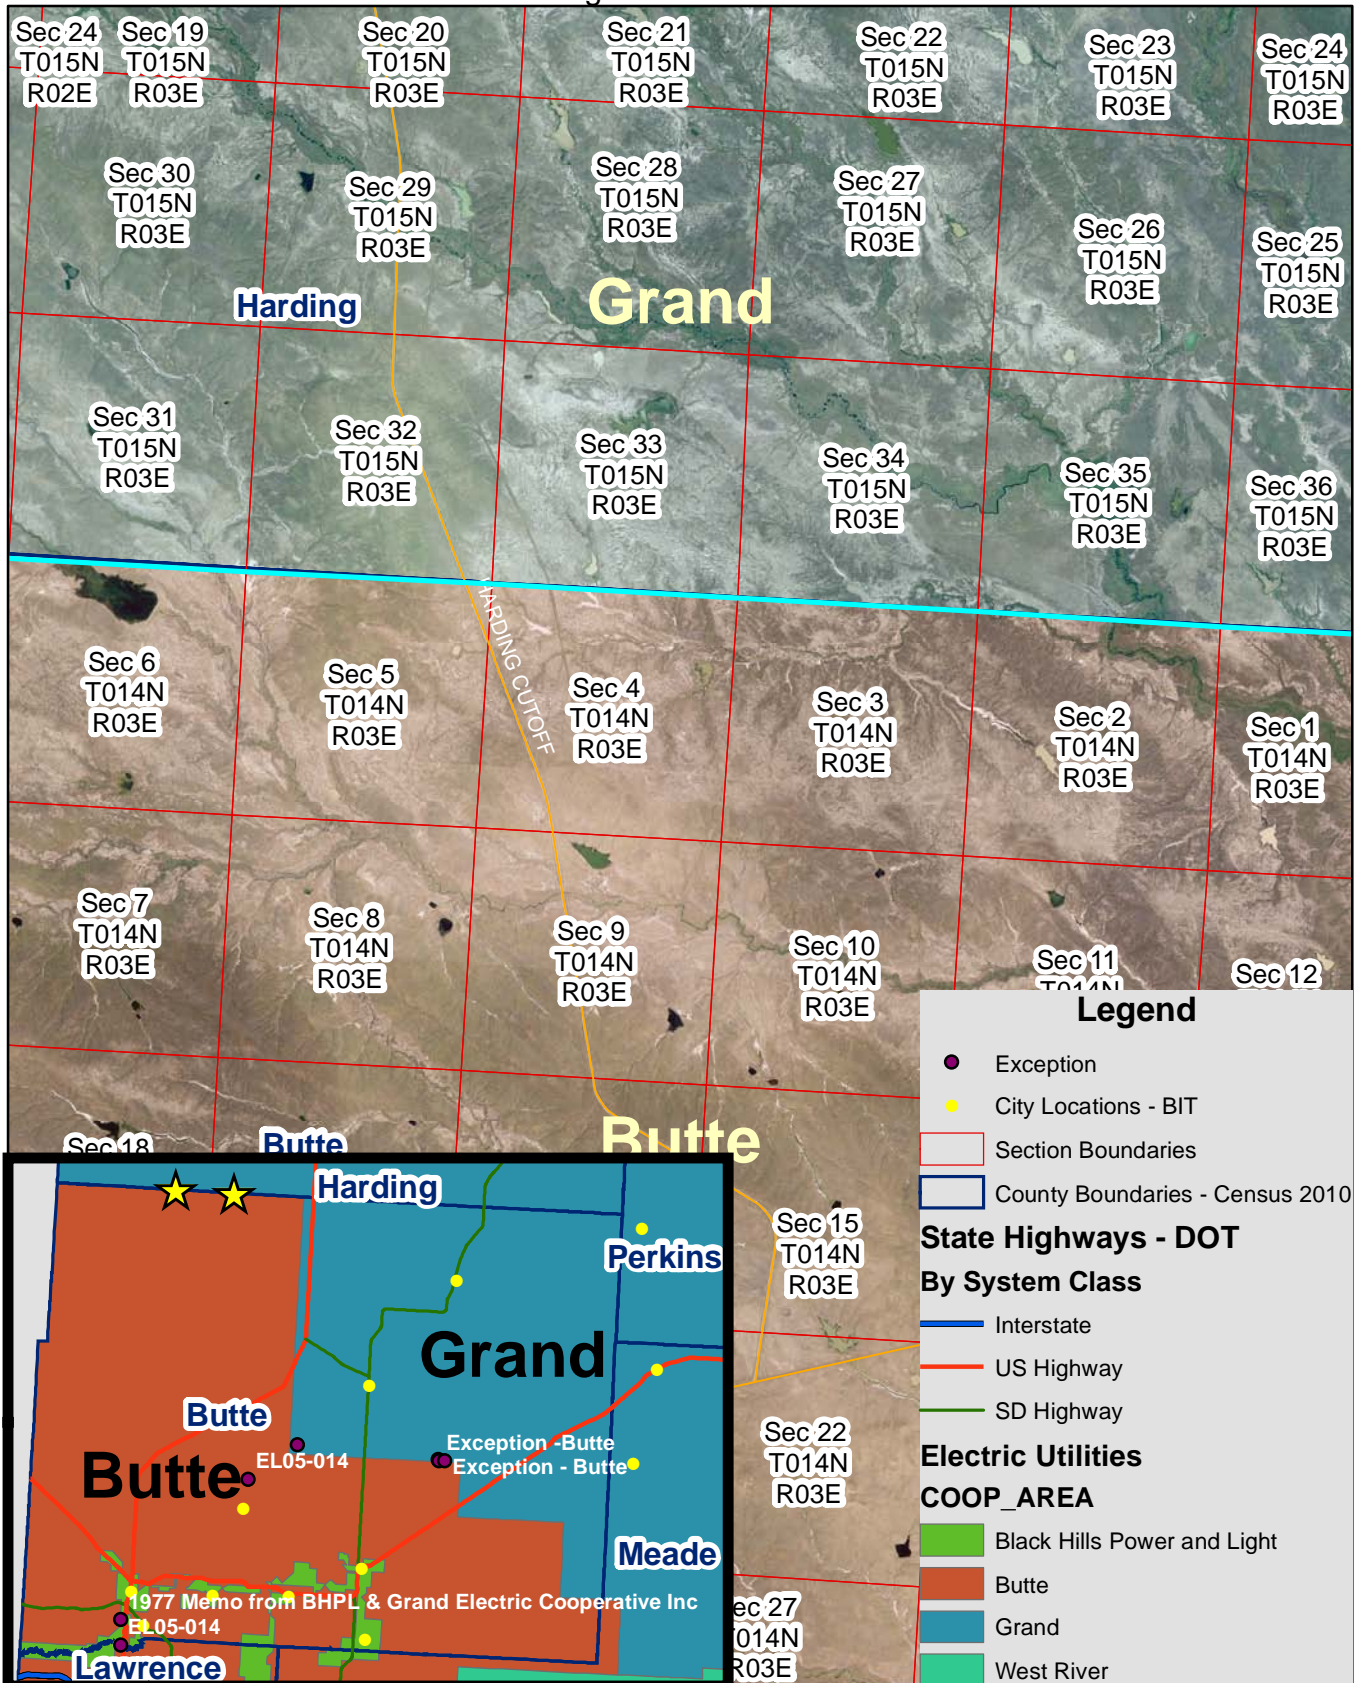

Exhibit B

Grand & Butte Electric Service Territory

Page 1 of 17

Exhibit B

Grand & Butte Electric Service Territory Boundary Section 6 of T14N, R1E (SD/WY border)

Page 2 of 17

Exhibit B

Grand & Butte Electric Service Territory Boundary
 South Camp Crook Rd area
 Page 3 of 17

Exhibit B

Grand & Butte Electric Service Territory Boundary Harding Cutoff RD

Page 4 of 17

Exhibit B

Grand & Butte Electric Service Territory Boundary
 North of Old Hwy 85 - Harding/Butte County border
 Page 5 of 17

Exhibit B

Grand & Butte Electric Service Territory Boundary
 Section 1, T14N, R4E - Highway 85/Old Hwy 85 area
 Page 6 of 17

Exhibit B

Grand & Butte Electric Service Territory Boundary
 Section 36, T13N, R4E, Highway 85 area
 Page 7 of 17

Exhibit B

Grand & Butte Electric Service Territory Boundary Highway 85 & Hwy 168 intersection

Page 8 of 17

Exhibit B

Grand & Butte Electric Service Territory Boundary
 Section 36, T11N, R4E,
 Page 9 of 17