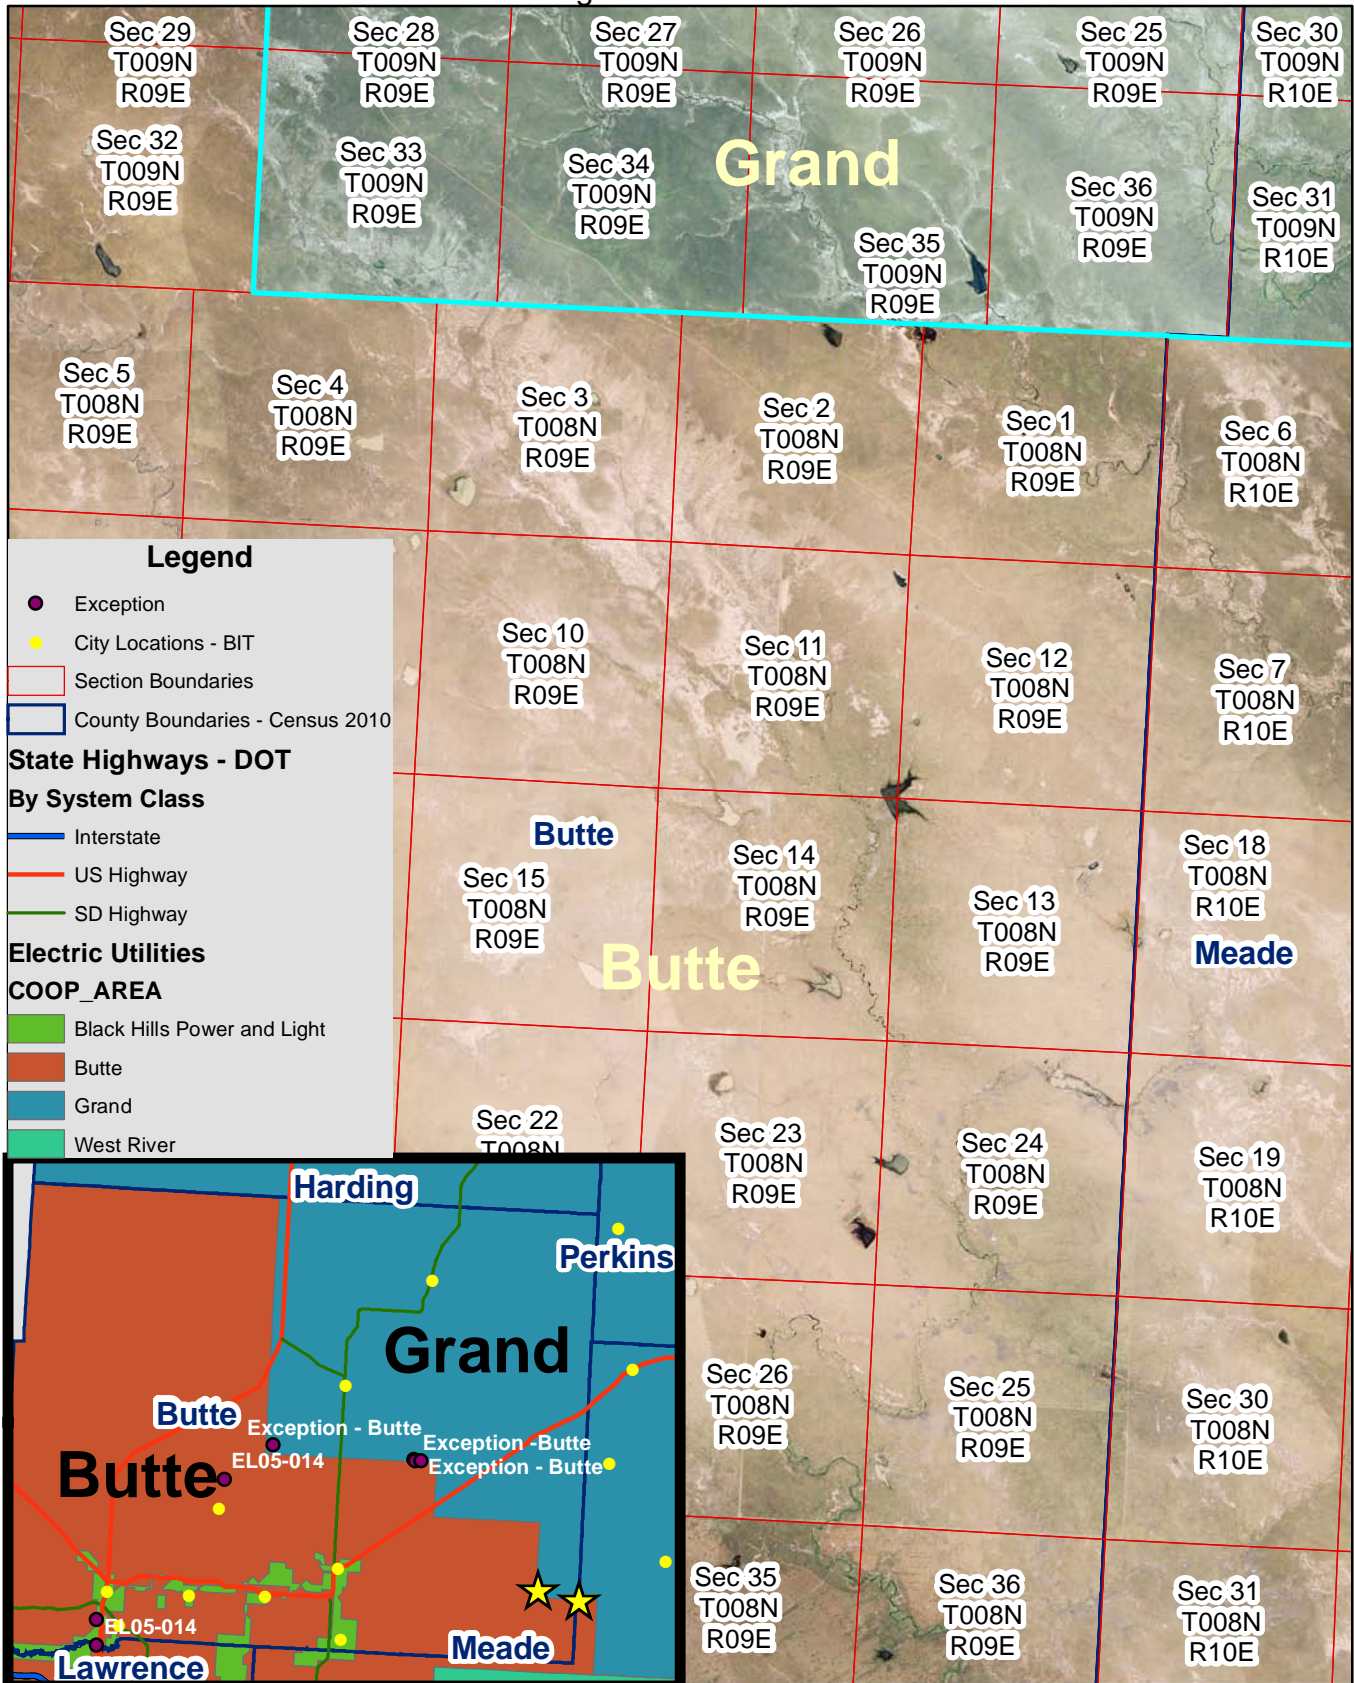

Exhibit B

Grand & Butte Electric Service Territory Boundary Harding Cutoff RD

Page 4 of 17

Exhibit B

Grand & Butte Electric Service Territory Boundary
 North of Old Hwy 85 - Harding/Butte County border
 Page 5 of 17

Hwy 212 area

Page 12 of 17

Exhibit B

Grand & Butte Electric Service Territory Boundary
 Old Hwy 212 area
 Page 13 of 17

Exhibit B

Grand & Butte Electric Service Territory Boundary
 Old Hwy 212 & Bomb Range Rd area
 Page 14 of 17

Exhibit B

Grand & Butte Electric Service Territory Boundary
 Section 32, T9N, R9E - Butte/Meade County border
 Page 15 of 17

Exhibit B

Grand & Butte Electric Service Territory Boundary
 Section 5, T8N, R10E - Meade County
 Page 16 of 17

Exhibit B

Grand & Butte Electric Service Territory Boundary
 Section 5, T7N, R10E - Butte/Grand/West River border
 Page 17 of 17