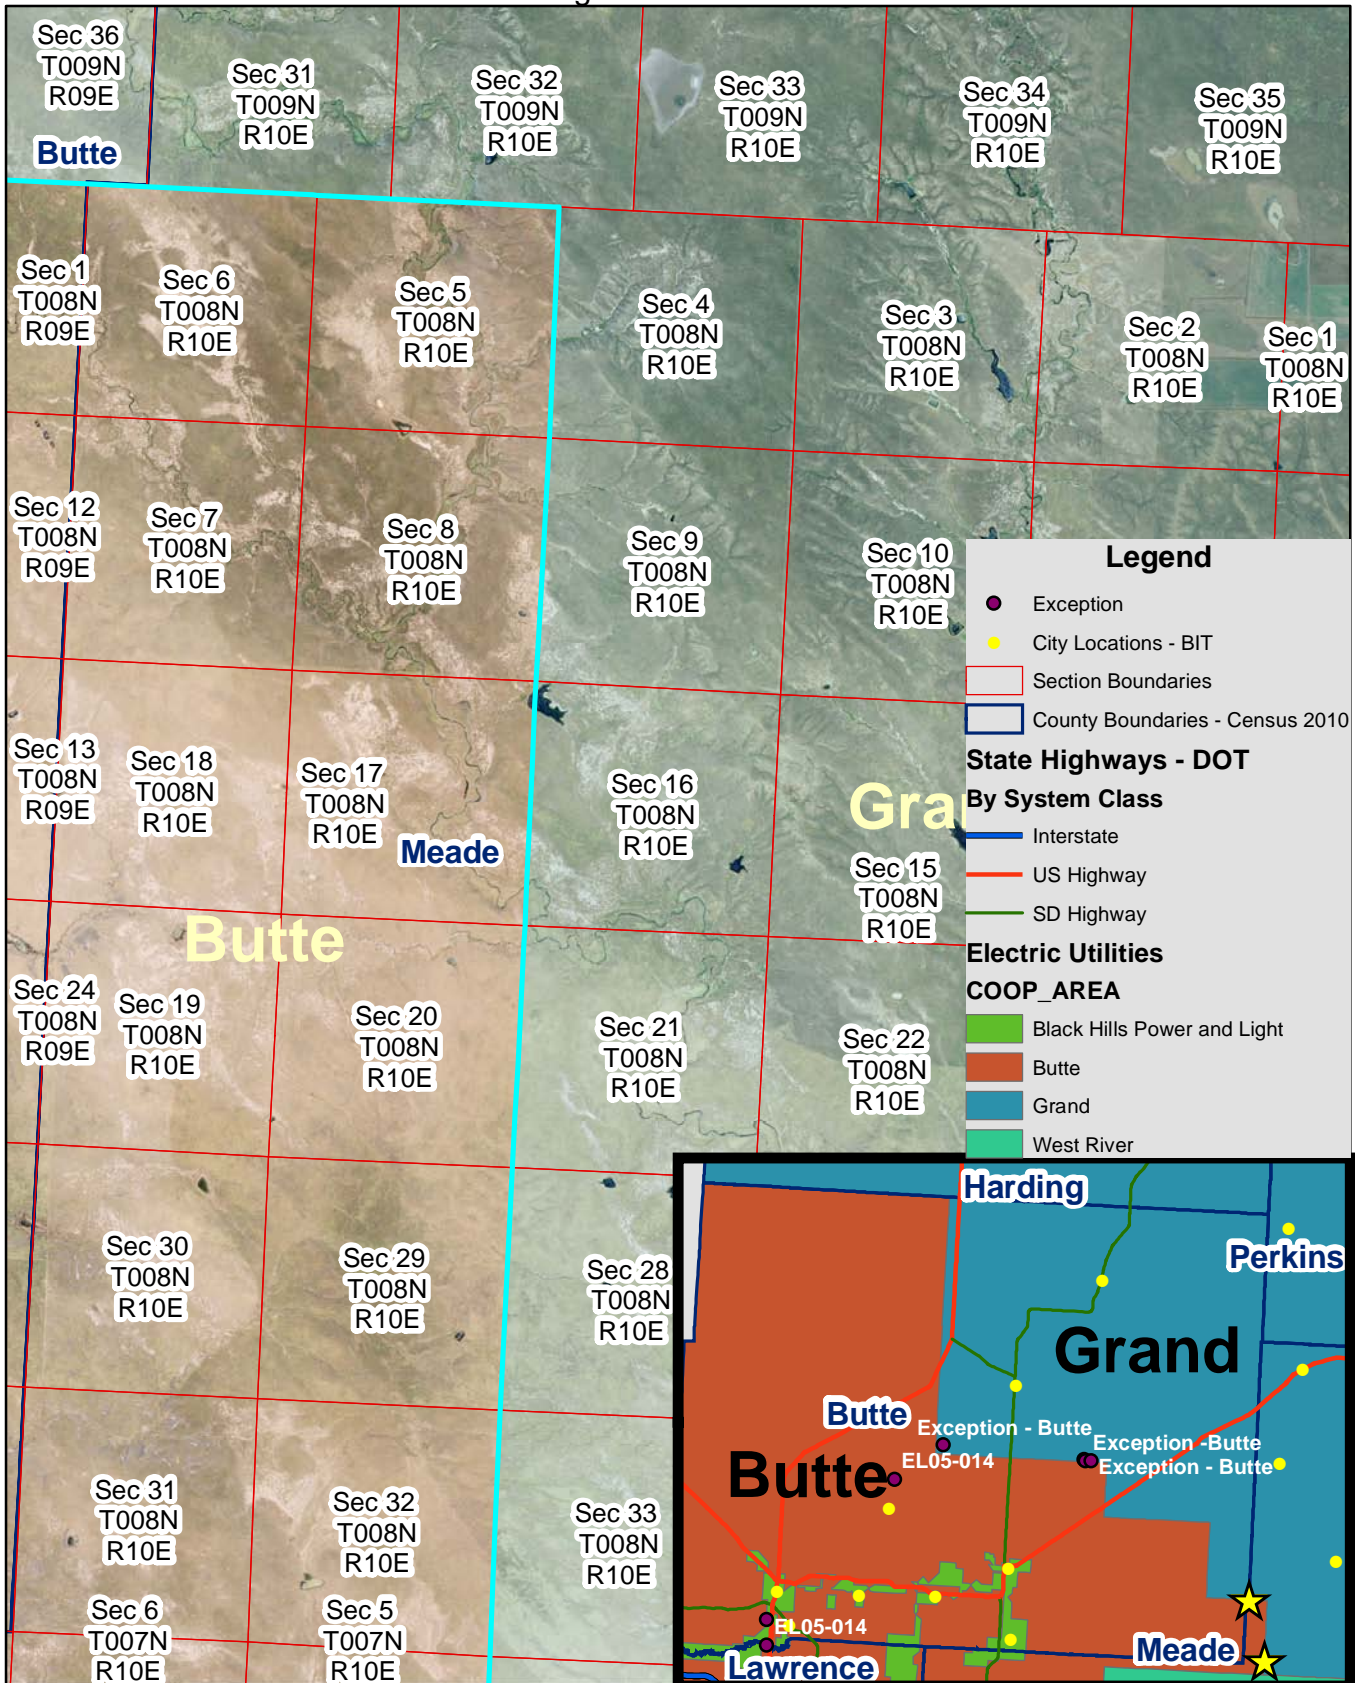

Exhibit B

Grand & Butte Electric Service Territory Boundary Harding Cutoff RD

Page 4 of 17

Exhibit B

Grand & Butte Electric Service Territory Boundary
 North of Old Hwy 85 - Harding/Butte County border
 Page 5 of 17

Hwy 212 area

Page 12 of 17

Exhibit B

Grand & Butte Electric Service Territory Boundary
 Old Hwy 212 area
 Page 13 of 17

Exhibit B

Grand & Butte Electric Service Territory Boundary
 Old Hwy 212 & Bomb Range Rd area
 Page 14 of 17

Exhibit B

Grand & Butte Electric Service Territory Boundary
 Section 32, T9N, R9E - Butte/Meade County border
 Page 15 of 17

Exhibit B

Grand & Butte Electric Service Territory Boundary
 Section 5, T8N, R10E - Meade County
 Page 16 of 17

Exhibit B

Grand & Butte Electric Service Territory Boundary
 Section 5, T7N, R10E - Butte/Grand/West River border
 Page 17 of 17