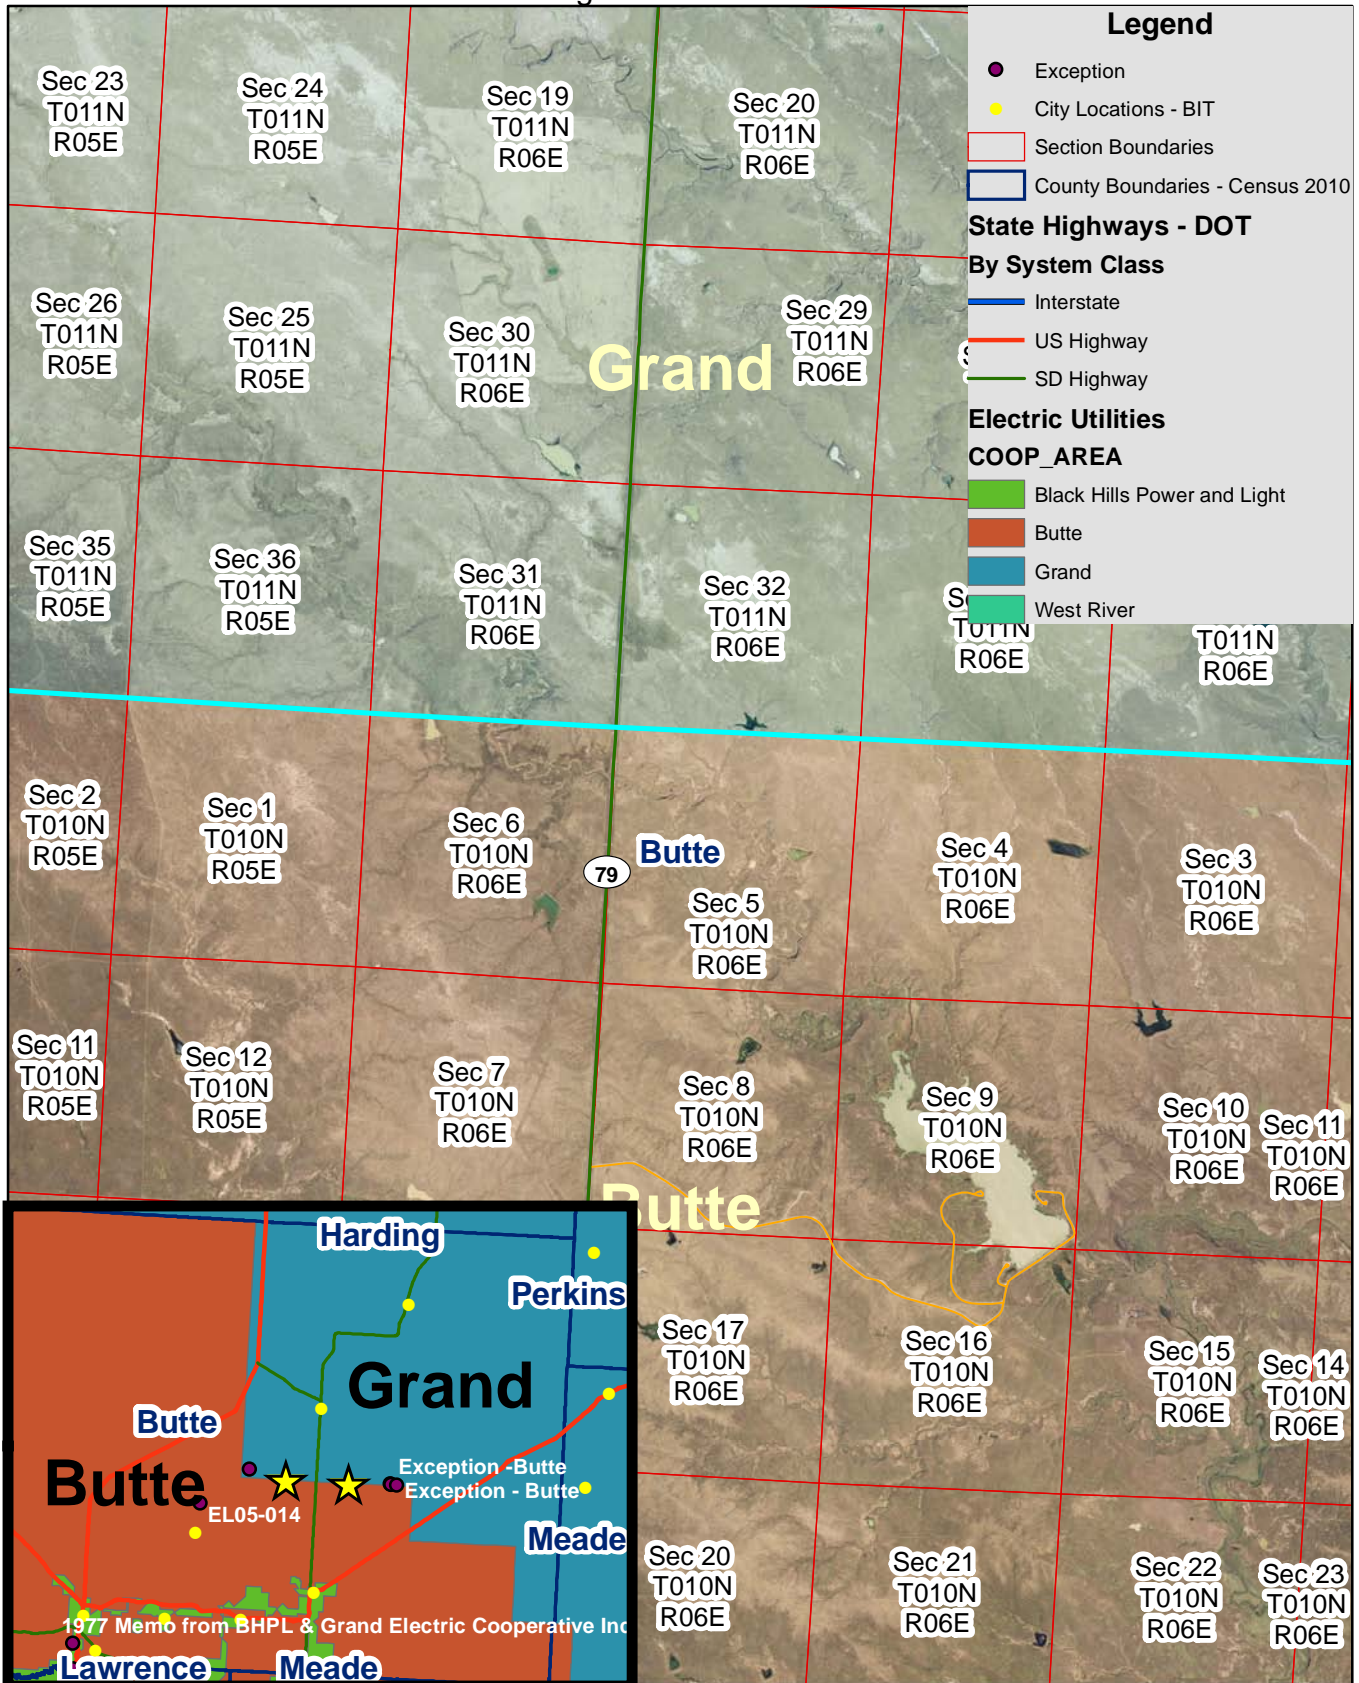

Exhibit B

Grand & Butte Electric Service Territory Boundary Harding Cutoff RD

Page 4 of 17

Exhibit B

Grand & Butte Electric Service Territory Boundary
 North of Old Hwy 85 - Harding/Butte County border
 Page 5 of 17

Exhibit B

Grand & Butte Electric Service Territory Boundary Highway 85 & Hwy 168 intersection

Page 8 of 17

Exhibit B

Grand & Butte Electric Service Territory Boundary
 Section 36, T11N, R4E,
 Page 9 of 17

Exhibit B

Grand & Butte Electric Service Territory Boundary
 Hwy 79 and Newell Lake area
 Page 10 of 17

Exhibit B

Grand & Butte Electric Service Territory Boundary

Twilight Rd

Page 11 of 17

Exhibit B

Grand & Butte Electric Service Territory Boundary

Hwy 212 area

Page 12 of 17

Exhibit B

Grand & Butte Electric Service Territory Boundary
 Old Hwy 212 area
 Page 13 of 17

Exhibit B

Grand & Butte Electric Service Territory Boundary
 Old Hwy 212 & Bomb Range Rd area
 Page 14 of 17