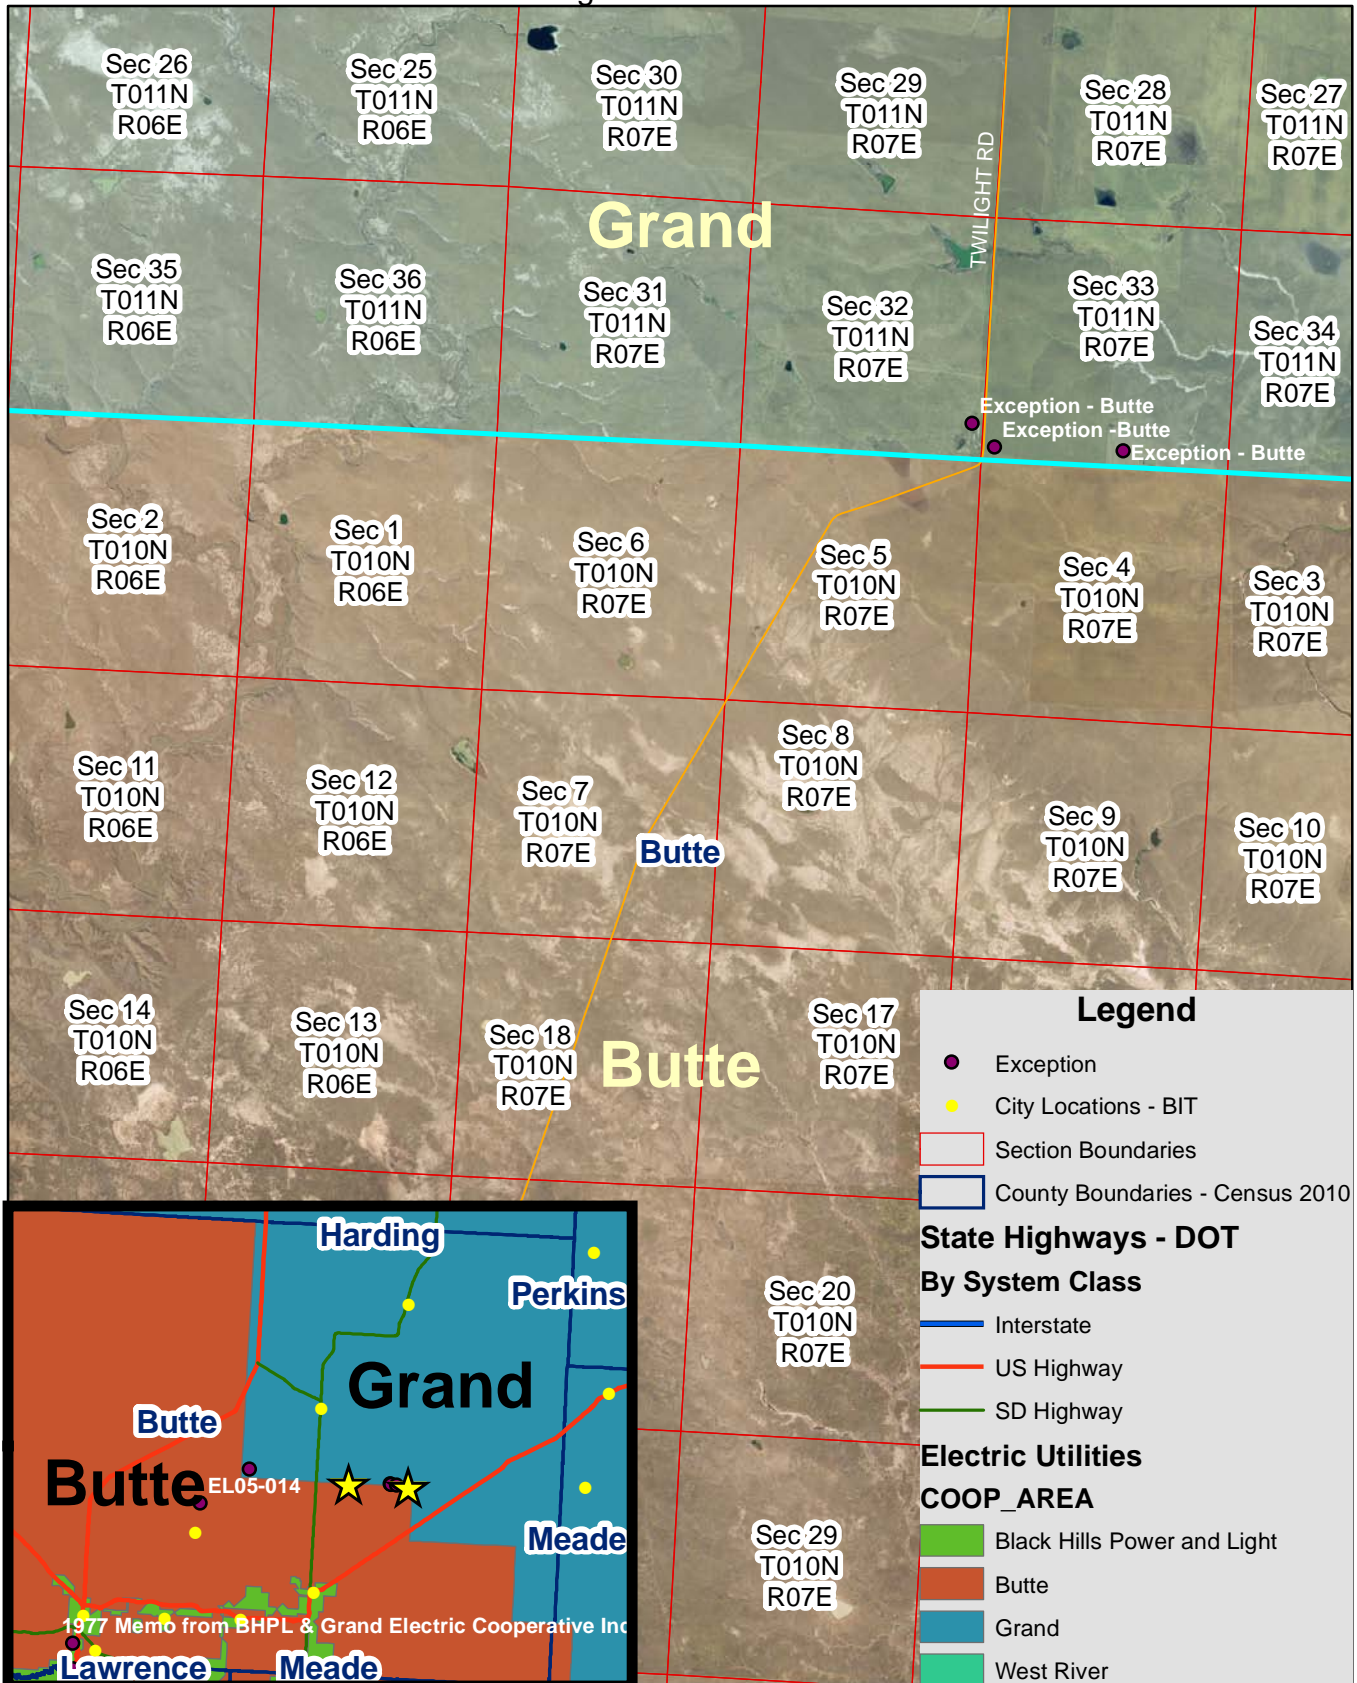

Exhibit B

Grand & Butte Electric Service Territory Boundary Harding Cutoff RD

Page 4 of 17

Exhibit B

Grand & Butte Electric Service Territory Boundary
 North of Old Hwy 85 - Harding/Butte County border
 Page 5 of 17

Exhibit B

Grand & Butte Electric Service Territory Boundary Highway 85 & Hwy 168 intersection

Page 8 of 17

Exhibit B

Grand & Butte Electric Service Territory Boundary
 Section 36, T11N, R4E,
 Page 9 of 17

Exhibit B

Grand & Butte Electric Service Territory Boundary
 Hwy 79 and Newell Lake area
 Page 10 of 17

Exhibit B

Grand & Butte Electric Service Territory Boundary

Twilight Rd

Page 11 of 17

Exhibit B

Grand & Butte Electric Service Territory Boundary

Hwy 212 area

Page 12 of 17

Exhibit B

Grand & Butte Electric Service Territory Boundary
 Old Hwy 212 area
 Page 13 of 17

Exhibit B

Grand & Butte Electric Service Territory Boundary
 Old Hwy 212 & Bomb Range Rd area
 Page 14 of 17