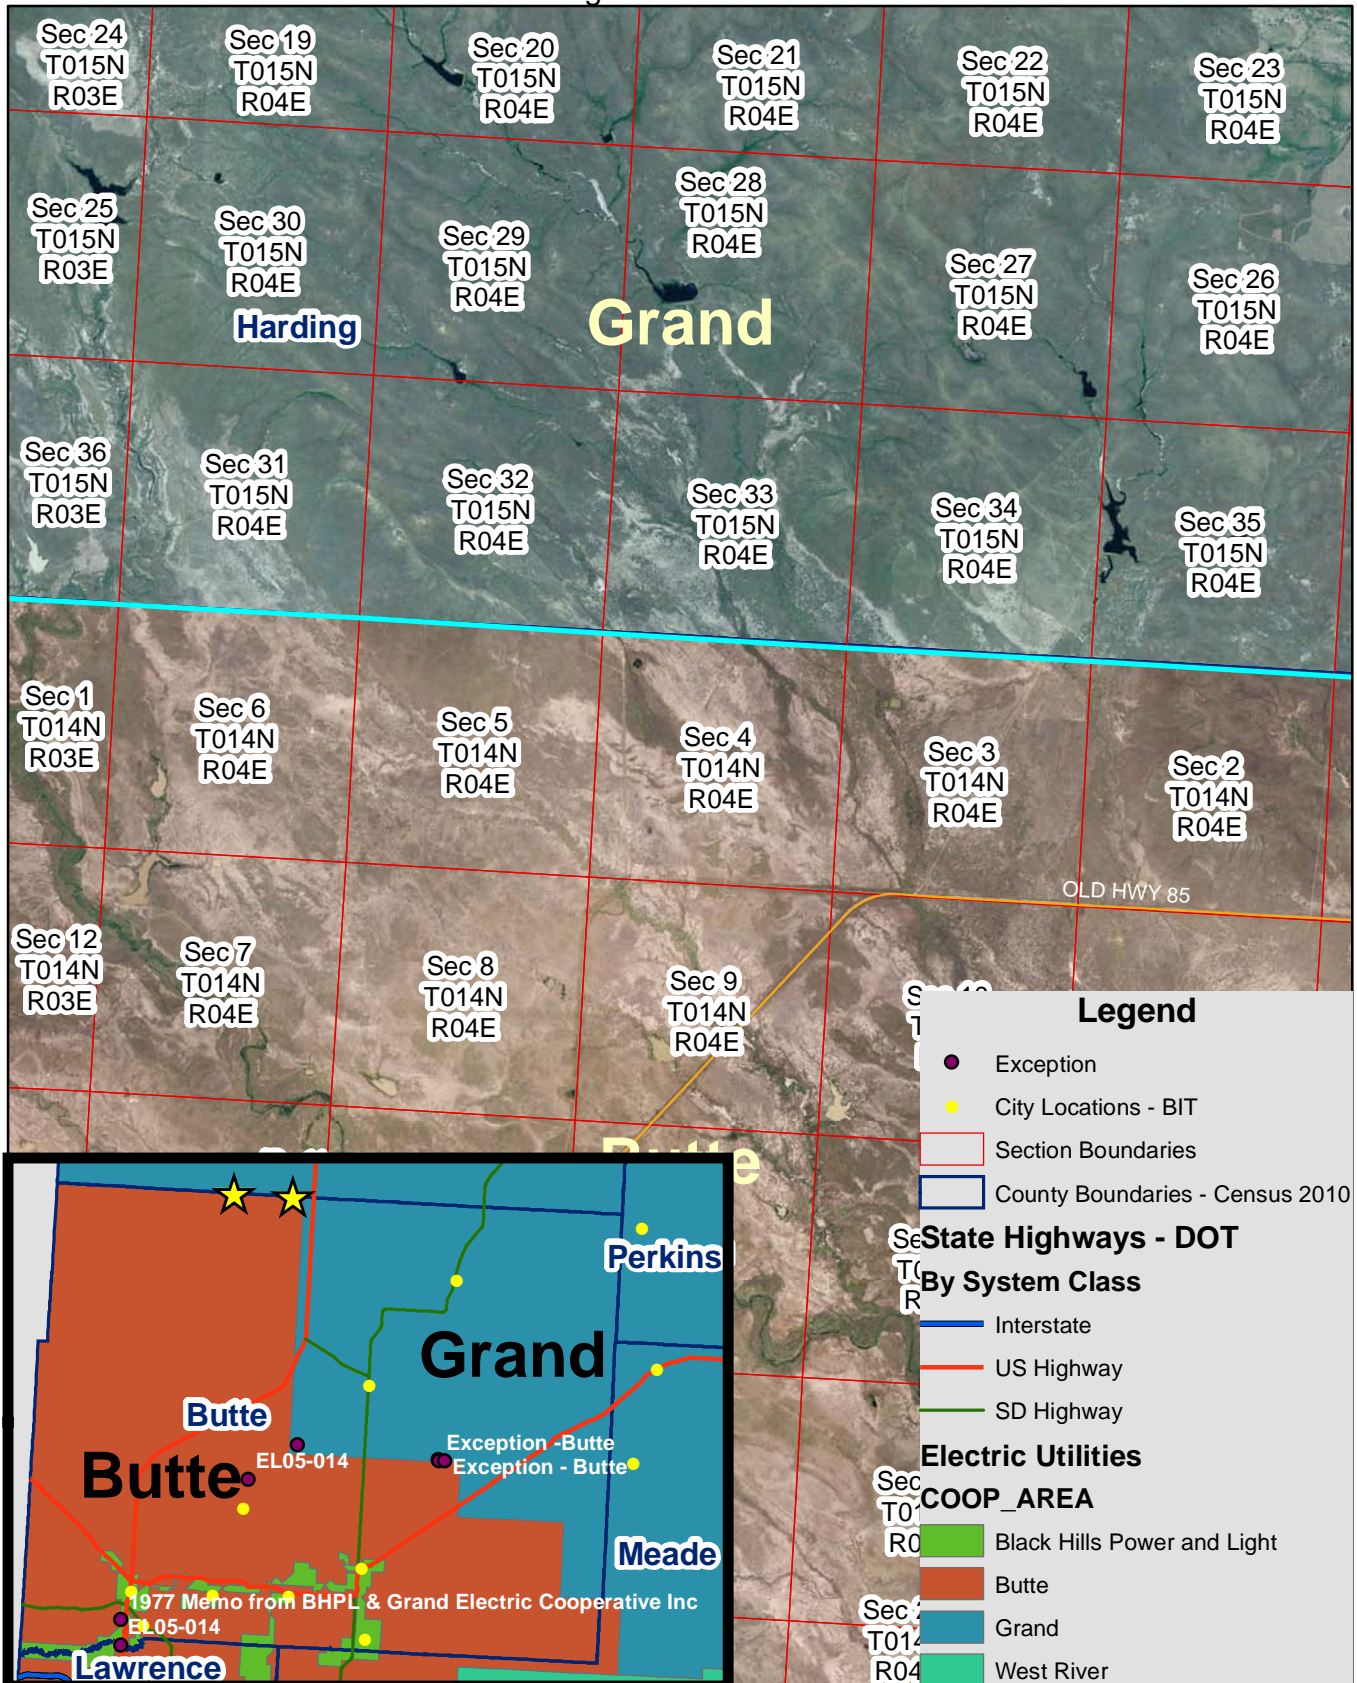

Exhibit B

Grand & Butte Electric Service Territory

Page 1 of 17

Exhibit B

Grand & Butte Electric Service Territory Boundary Section 6 of T14N, R1E (SD/WY border)

Page 2 of 17

Exhibit B

Grand & Butte Electric Service Territory Boundary
 South Camp Crook Rd area
 Page 3 of 17

Exhibit B

Grand & Butte Electric Service Territory Boundary Harding Cutoff RD

Page 4 of 17

Exhibit B

Grand & Butte Electric Service Territory Boundary
 North of Old Hwy 85 - Harding/Butte County border
 Page 5 of 17

Exhibit B

Grand & Butte Electric Service Territory Boundary
 Section 1, T14N, R4E - Highway 85/Old Hwy 85 area
 Page 6 of 17

Exhibit B

Grand & Butte Electric Service Territory Boundary
 Section 36, T13N, R4E, Highway 85 area
 Page 7 of 17

Exhibit B

Grand & Butte Electric Service Territory Boundary
 Hwy 79 and Newell Lake area
 Page 10 of 17

Exhibit B

Grand & Butte Electric Service Territory Boundary

Twilight Rd

Page 11 of 17

Exhibit B

Grand & Butte Electric Service Territory Boundary