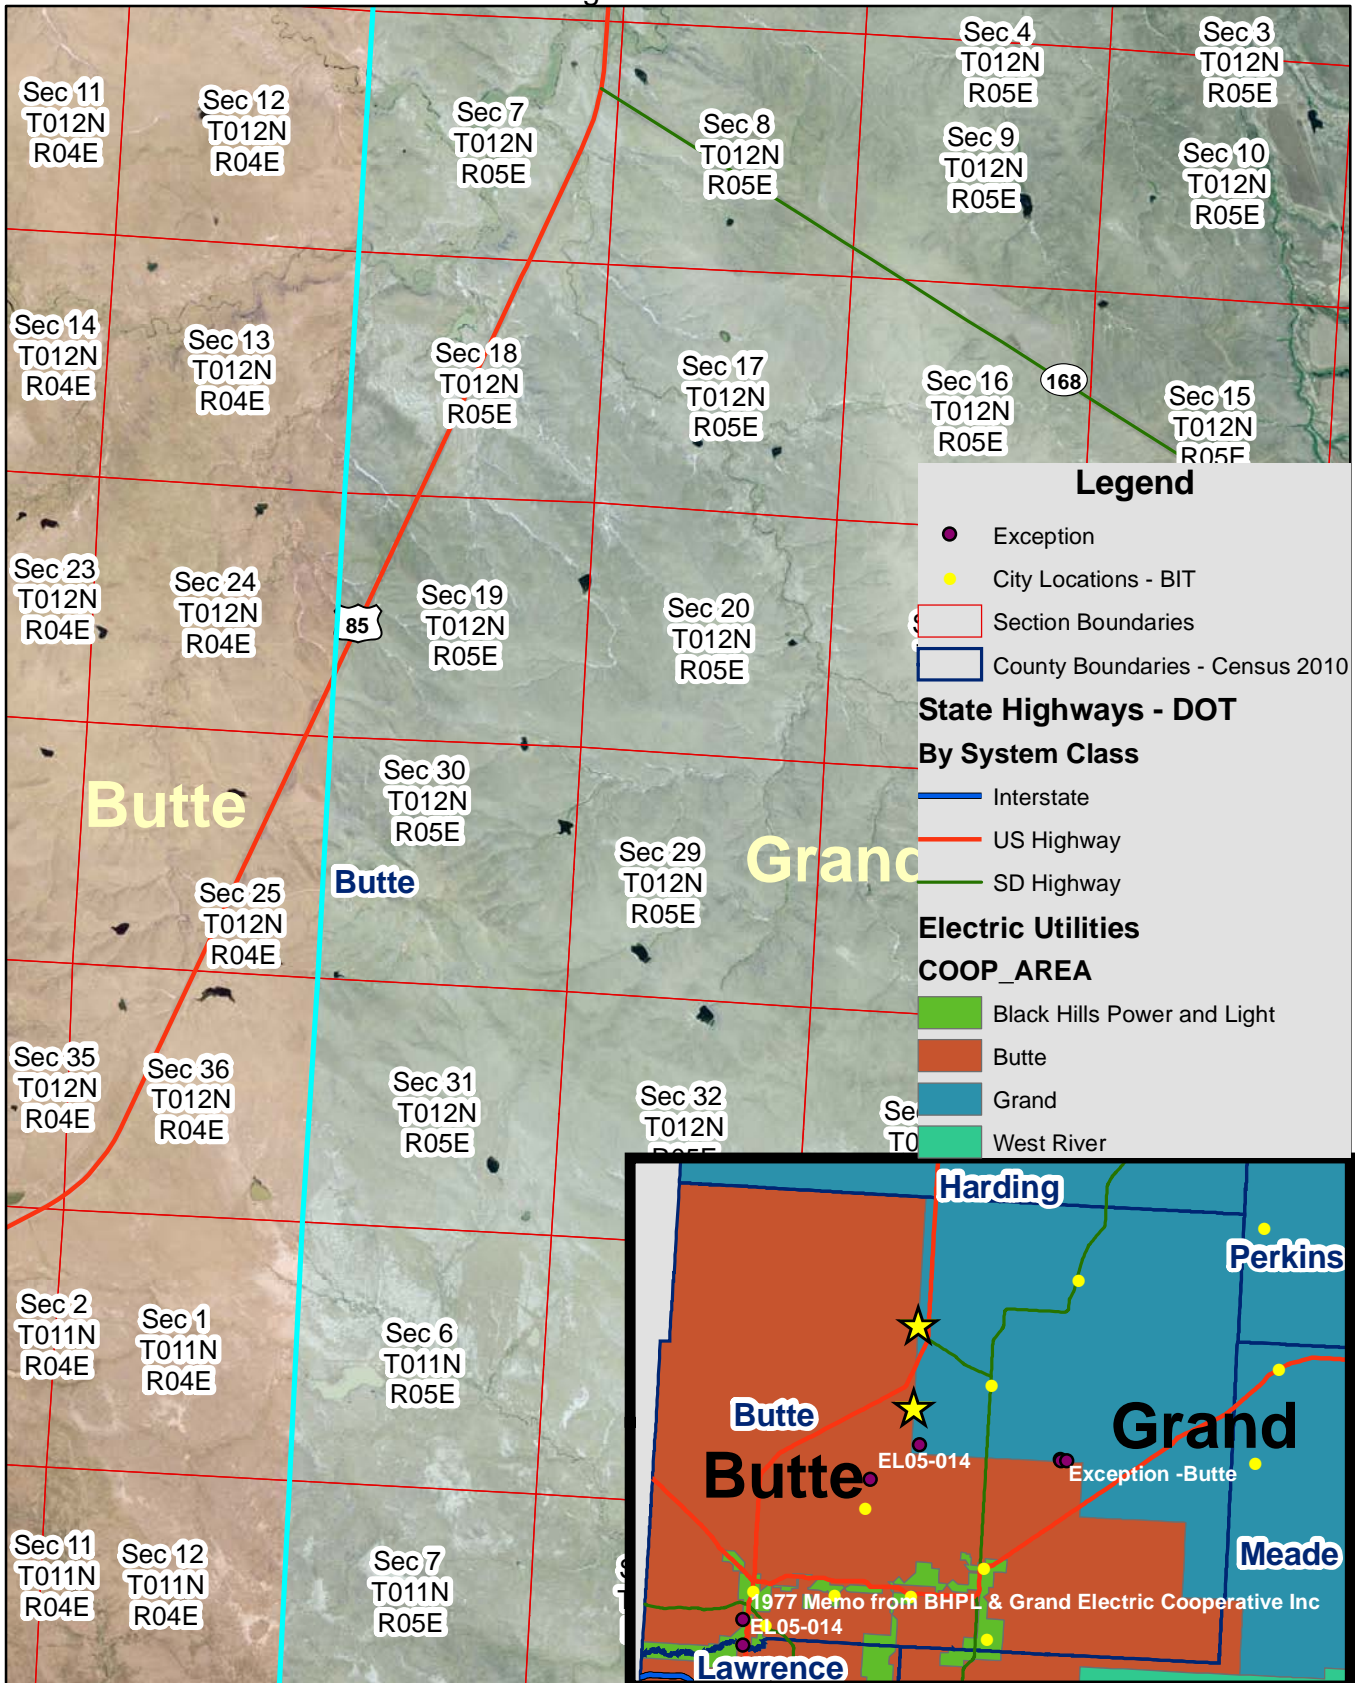

Exhibit B

Grand & Butte Electric Service Territory Boundary Harding Cutoff RD

Page 4 of 17

Exhibit B

Grand & Butte Electric Service Territory Boundary
 North of Old Hwy 85 - Harding/Butte County border
 Page 5 of 17

Exhibit B

Grand & Butte Electric Service Territory Boundary
 Section 1, T14N, R4E - Highway 85/Old Hwy 85 area
 Page 6 of 17

Exhibit B

Grand & Butte Electric Service Territory Boundary
 Section 36, T13N, R4E, Highway 85 area
 Page 7 of 17

Exhibit B

Grand & Butte Electric Service Territory Boundary Highway 85 & Hwy 168 intersection

Page 8 of 17

Exhibit B

Grand & Butte Electric Service Territory Boundary
 Section 36, T11N, R4E,
 Page 9 of 17

Exhibit B

Grand & Butte Electric Service Territory Boundary
 Hwy 79 and Newell Lake area
 Page 10 of 17

Exhibit B

Grand & Butte Electric Service Territory Boundary

Twilight Rd

Page 11 of 17

Exhibit B

Grand & Butte Electric Service Territory Boundary