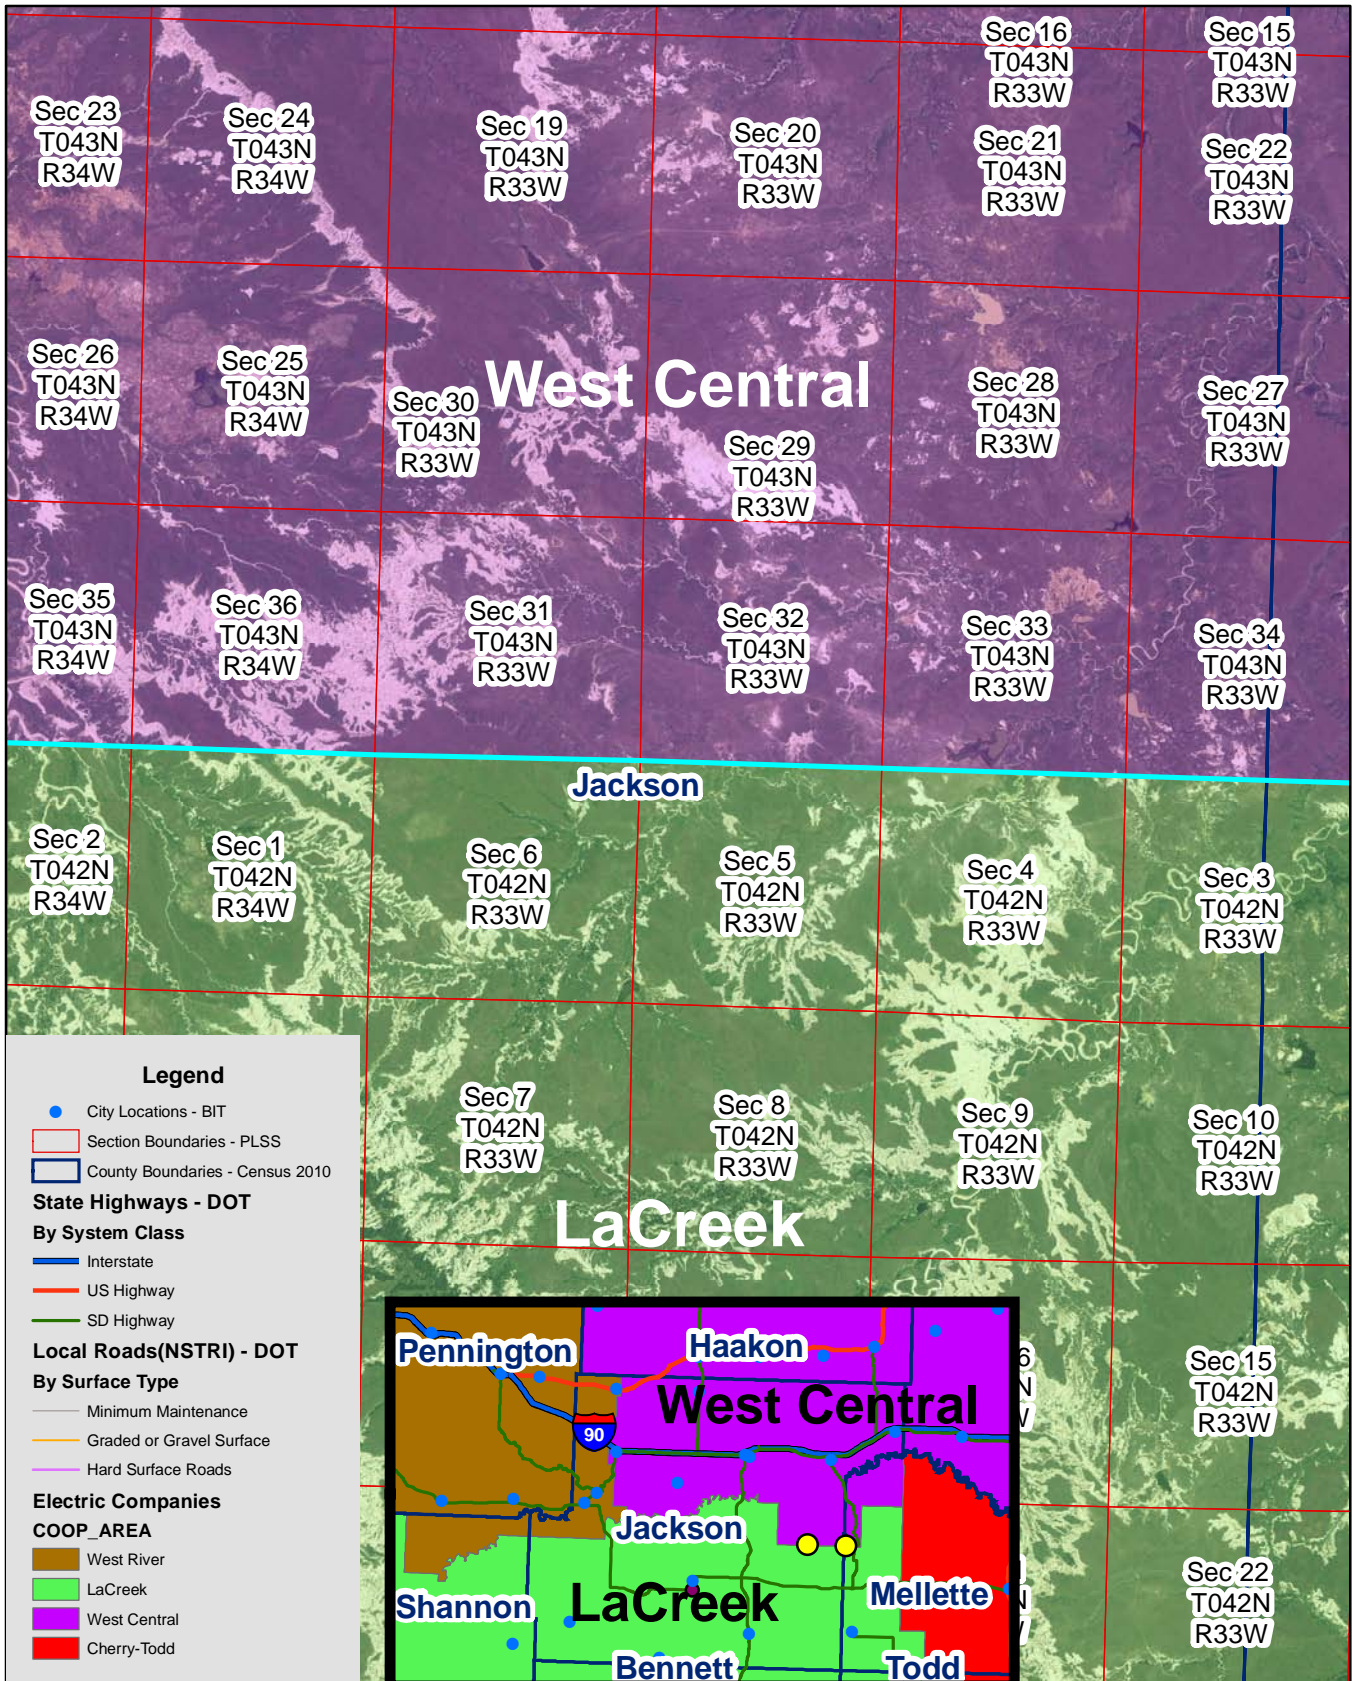

# Exhibit B

West Central & LaCreek Electric Service Territory Boundaries

White River

Page 2 of 11

# Exhibit B

West Central & LaCreek Electric Service Territory Boundaries

White River

Page 3 of 11

# Exhibit B

West Central & LaCreek Electric Service Territory Boundaries

White River

Page 4 of 11

# Exhibit B

West Central & LaCreek Electric Service Territory Boundaries  
 Jackson County/Mellette County border  
 Page 8 of 11