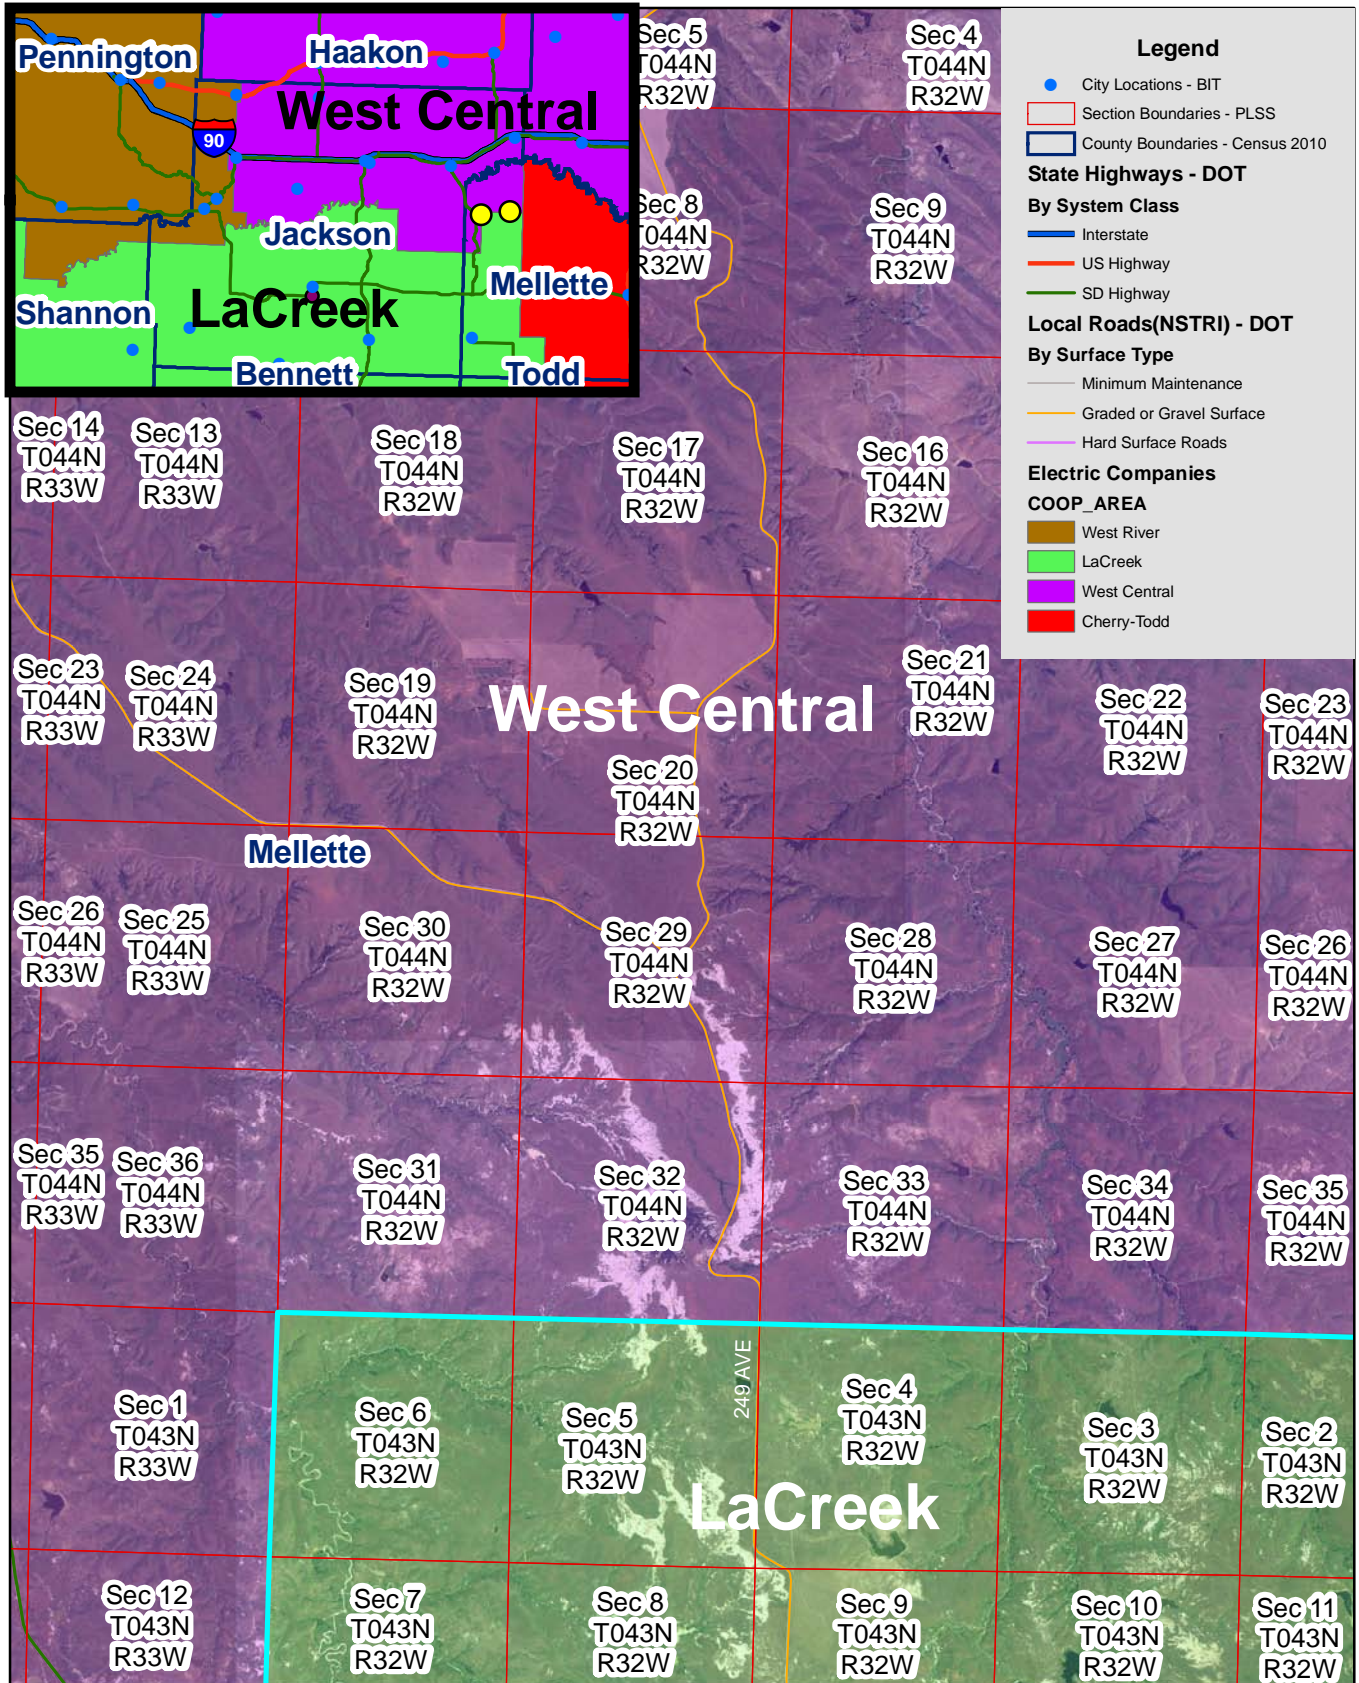

Exhibit B

West Central & LaCreek Electric Service Territory Boundaries

Section 6, T43N, R32W

Page 10 of 11