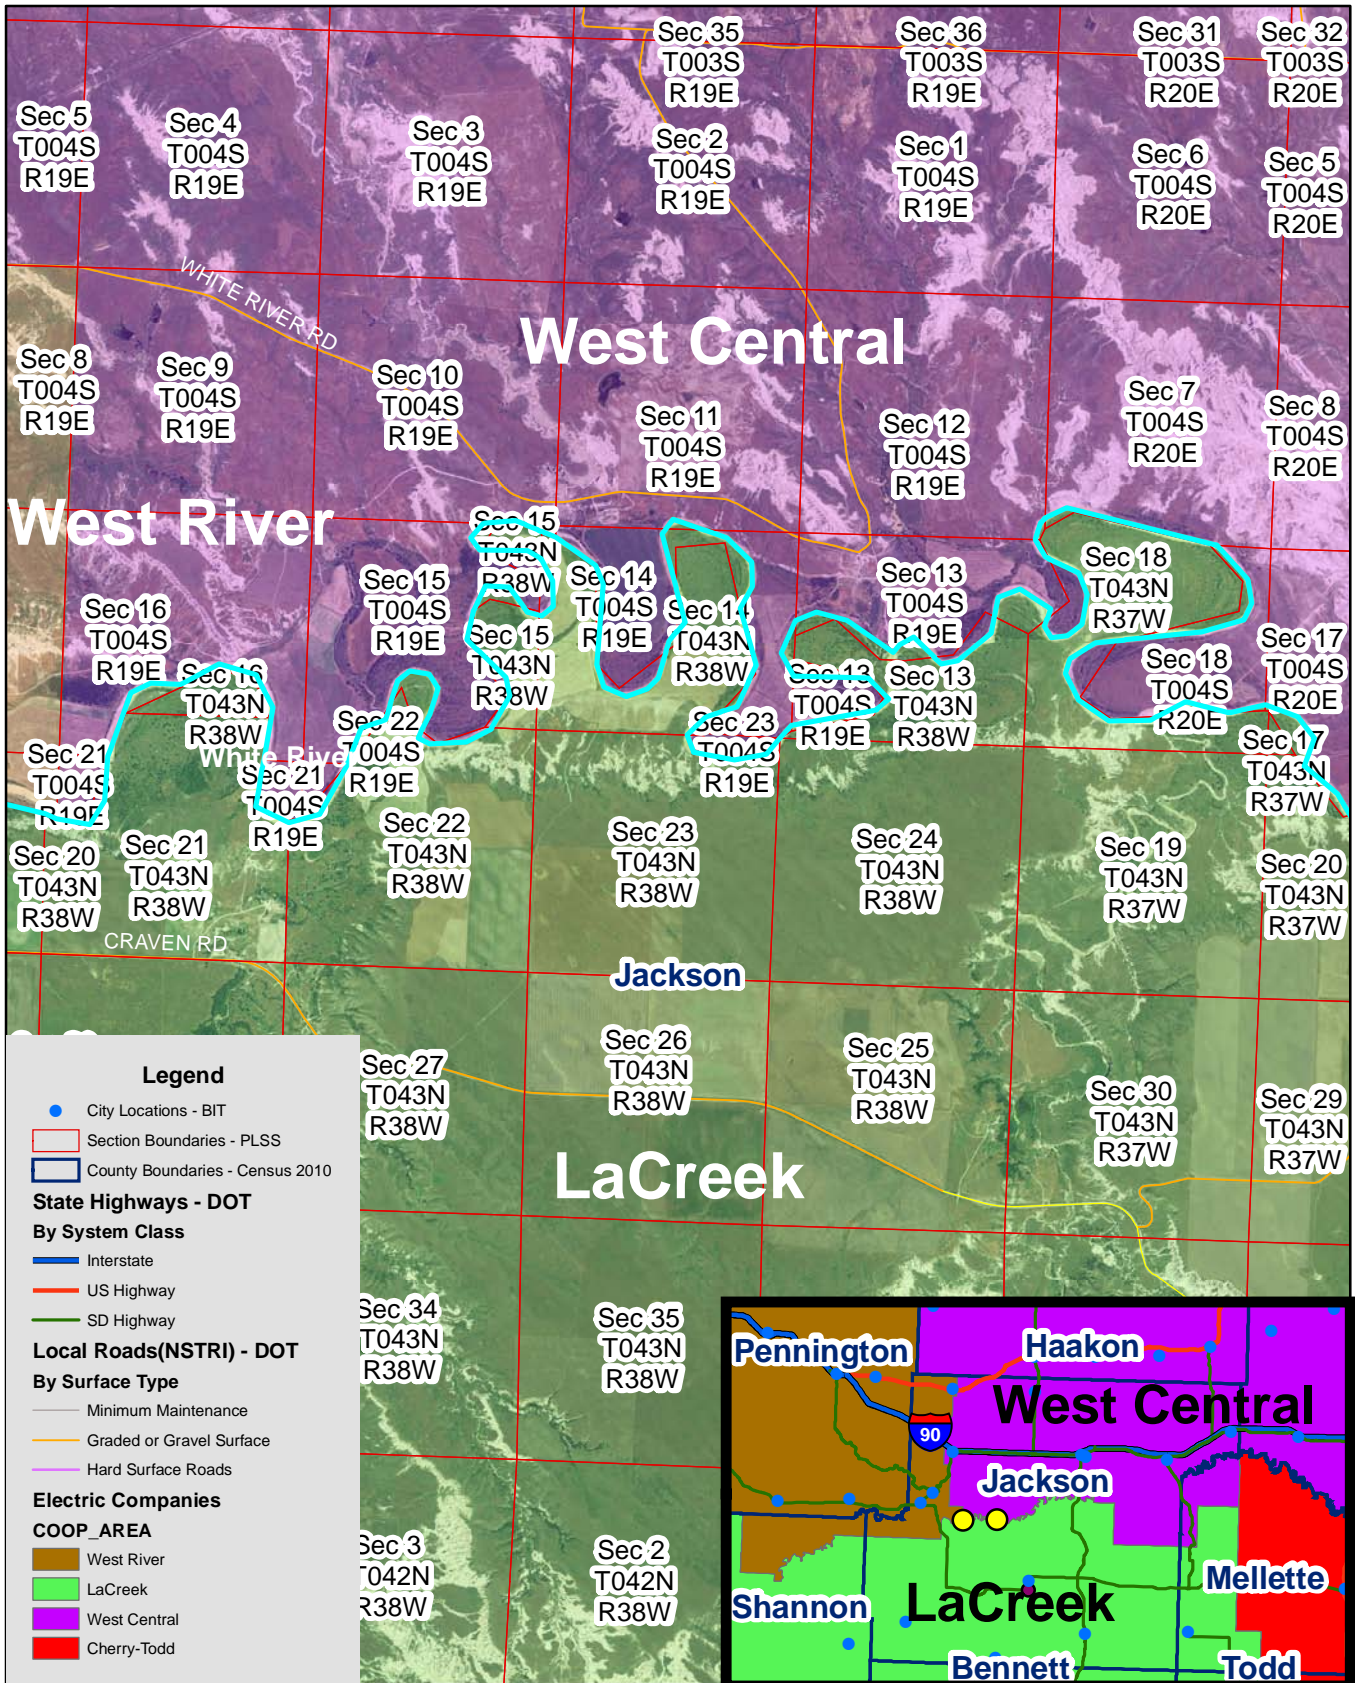

# Exhibit B

West Central & LaCreek Electric Service Territory Boundaries

Page 1 of 11

# Exhibit B

West Central & LaCreek Electric Service Territory Boundaries

White River

Page 2 of 11

# Exhibit B

West Central & LaCreek Electric Service Territory Boundaries

White River

Page 3 of 11

# Exhibit B

West Central & LaCreek Electric Service Territory Boundaries

White River

Page 4 of 11