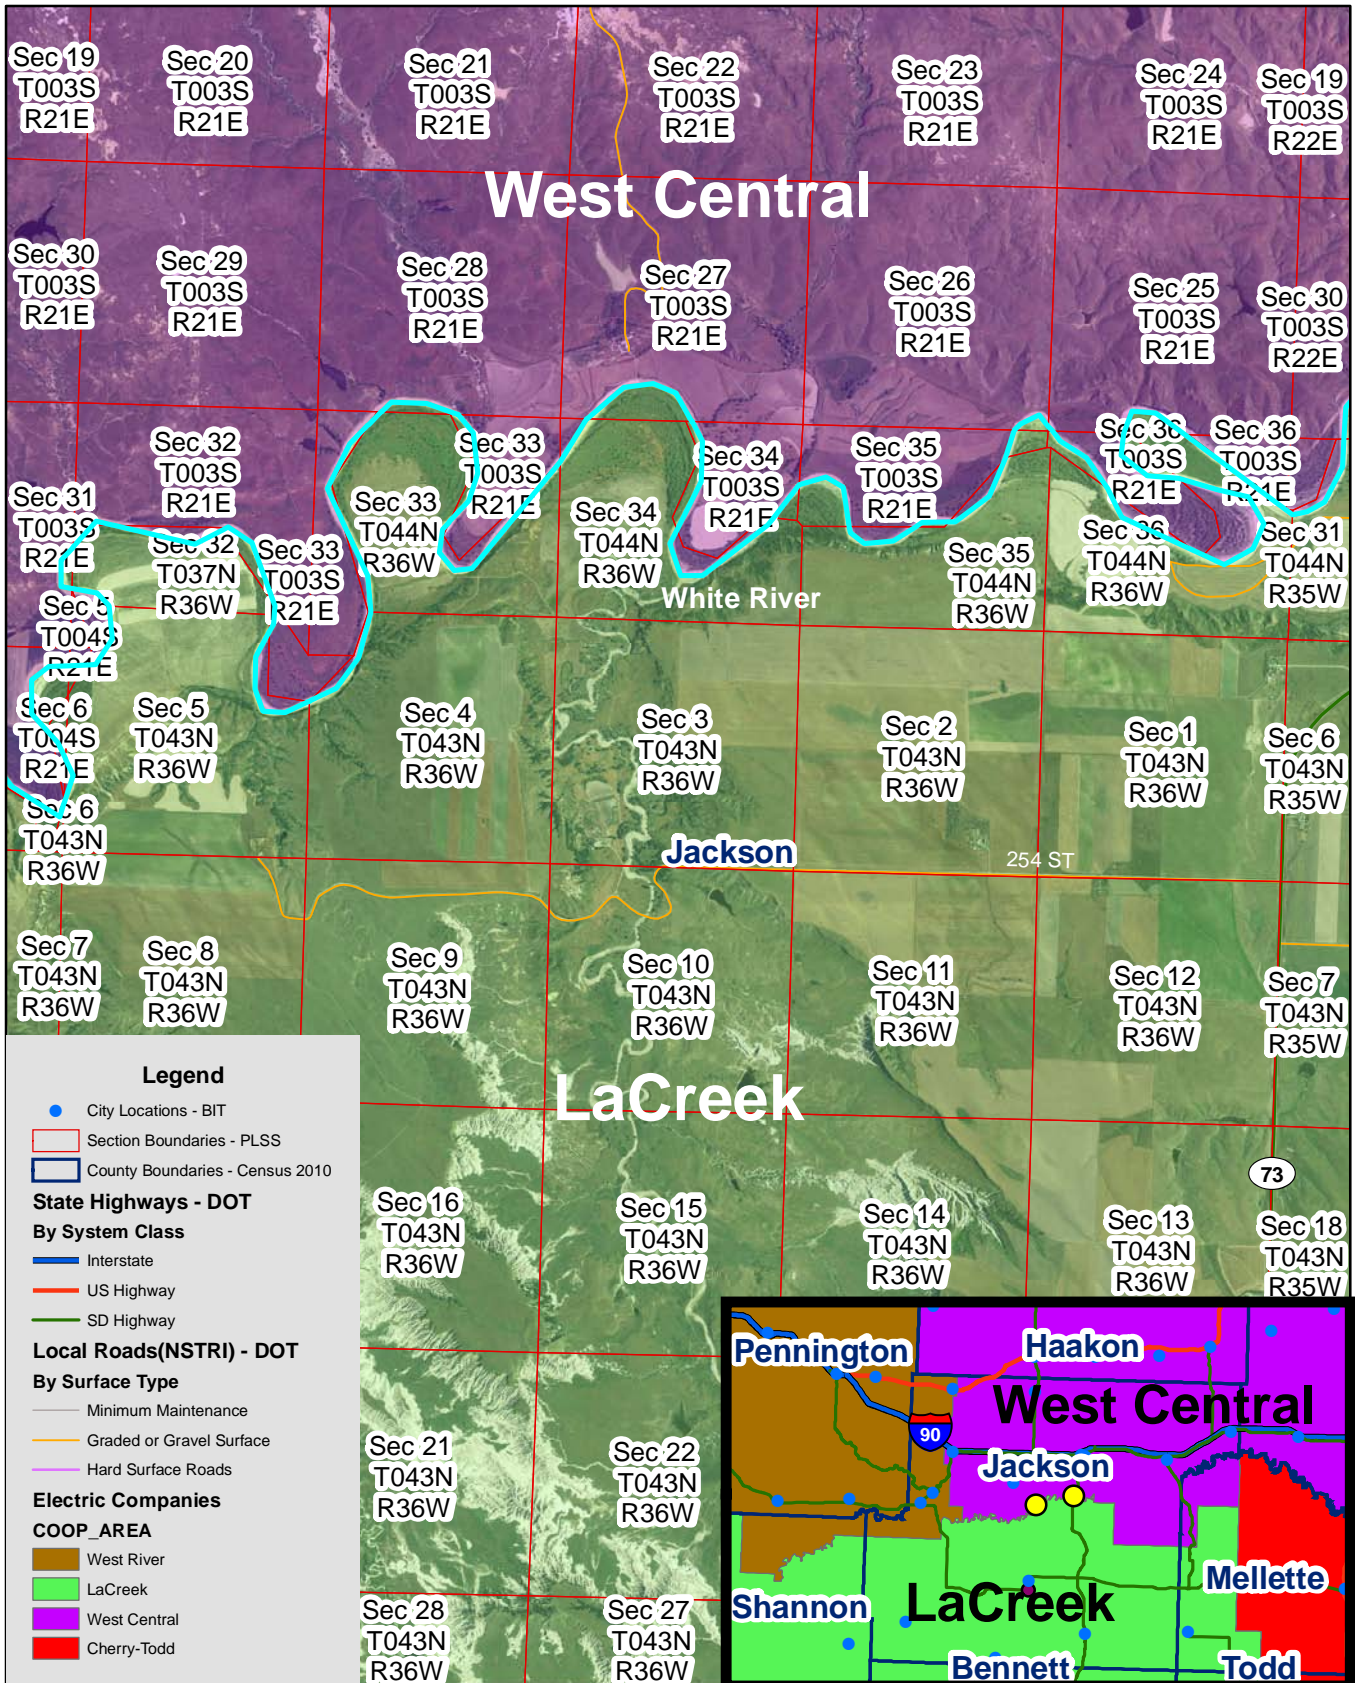

# Exhibit B

West Central & LaCreek Electric Service Territory Boundaries

White River

Page 2 of 11

# Exhibit B

West Central & LaCreek Electric Service Territory Boundaries

White River

Page 3 of 11

# Exhibit B

West Central & LaCreek Electric Service Territory Boundaries

White River

Page 4 of 11

# Exhibit B

West Central & LaCreek Electric Service Territory Boundaries

White River - Section 27, T3S, R22E intersection

Page 5 of 11