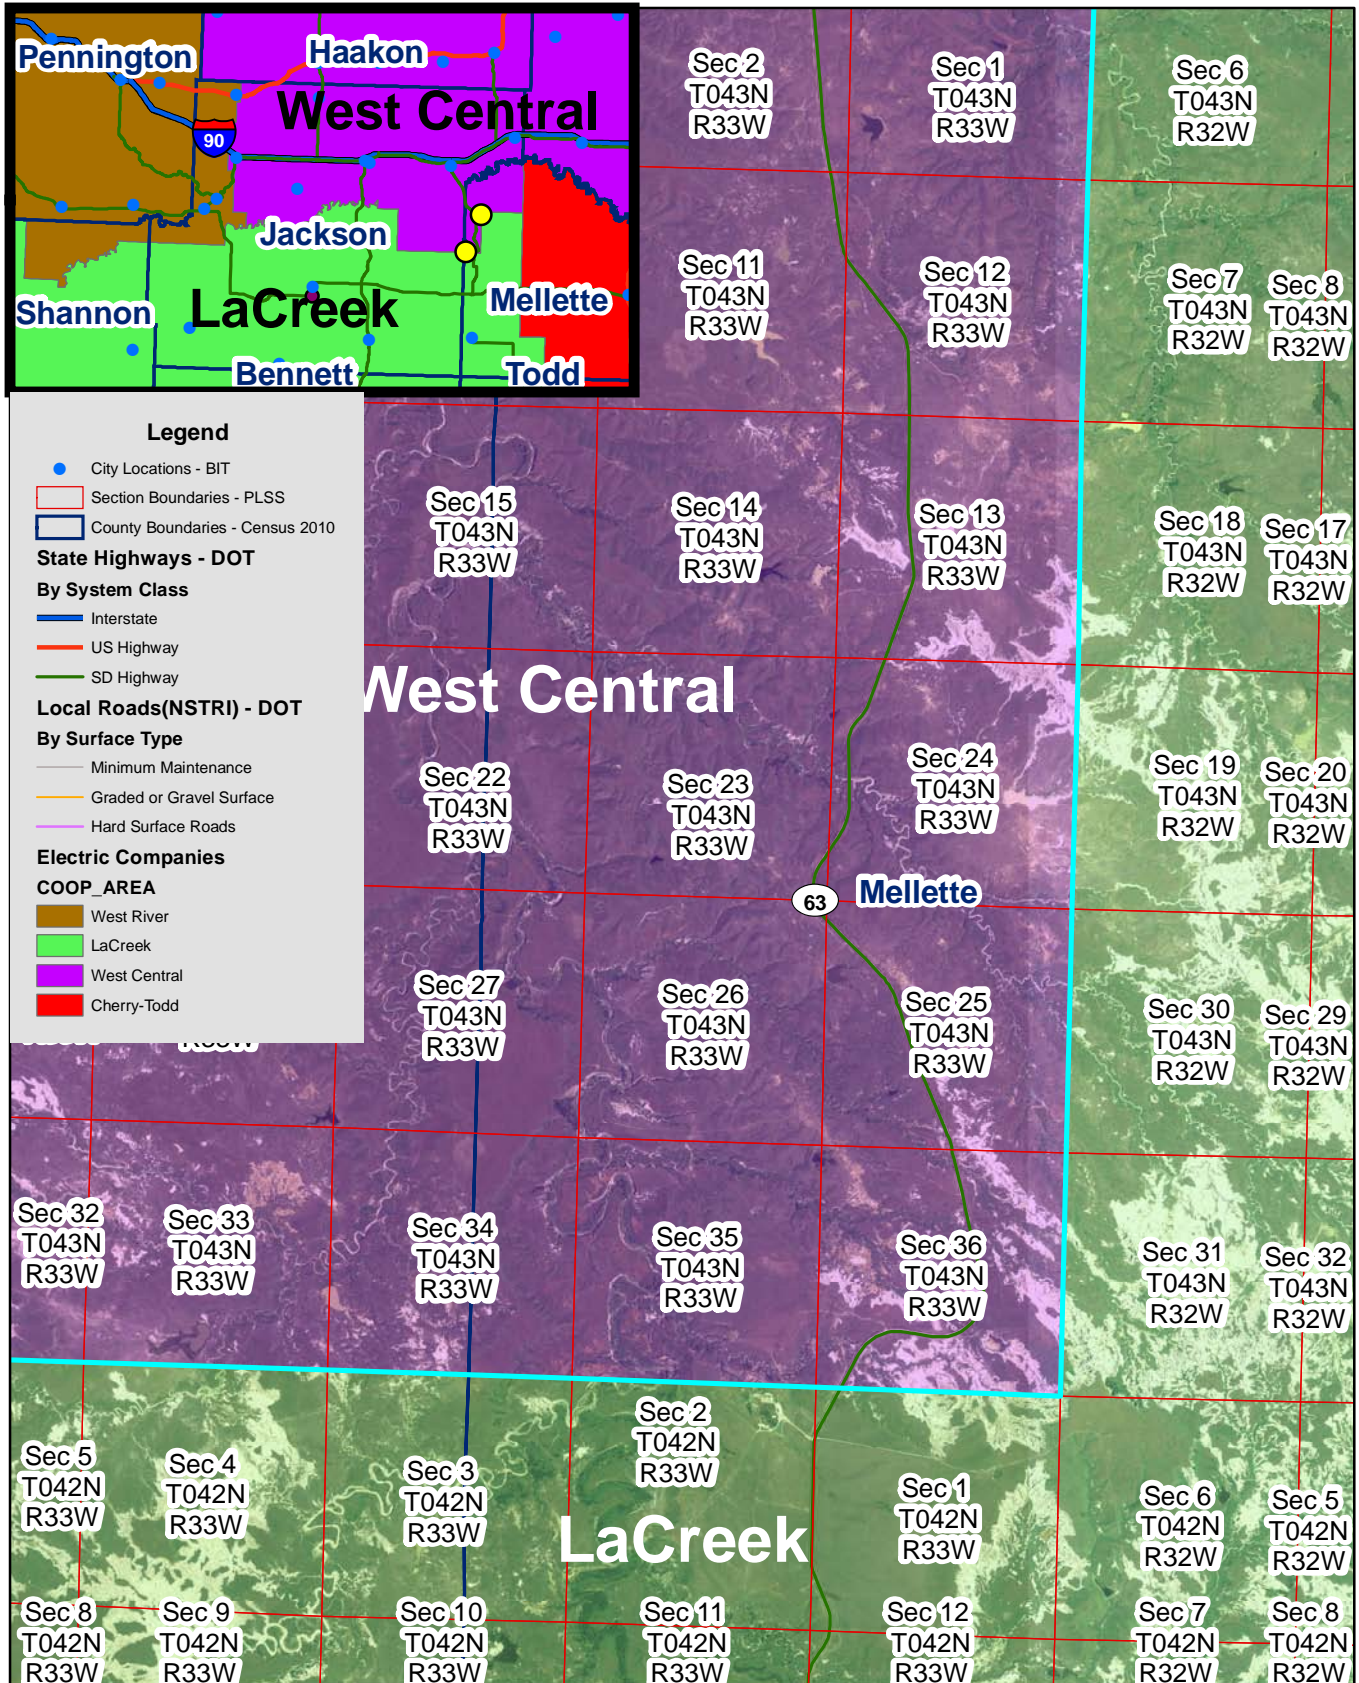

Exhibit B

West Central & LaCreek Electric Service Territory Boundaries

Section 6, T42N, R32W - Hwy 63 area

Page 9 of 11