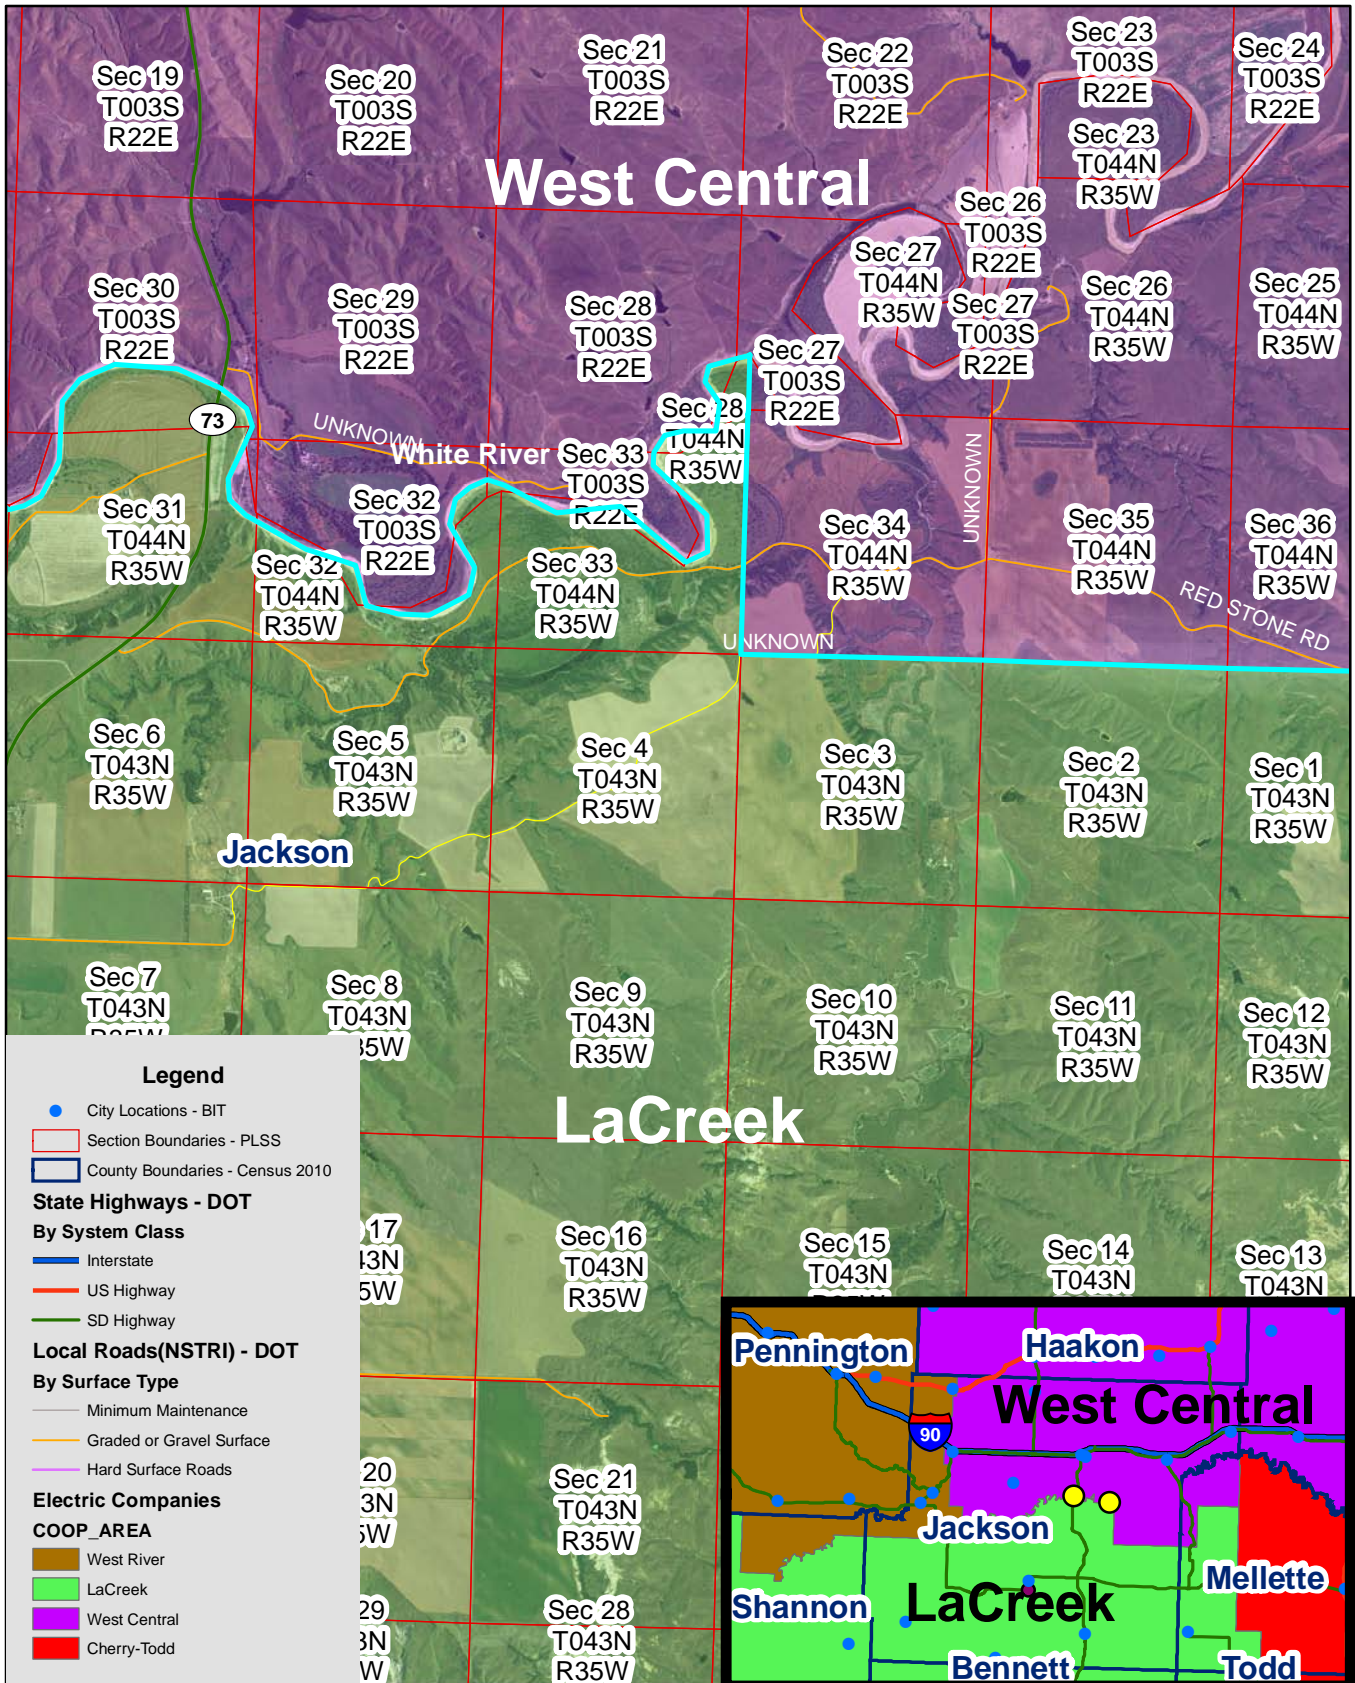

# Exhibit B

West Central & LaCreek Electric Service Territory Boundaries

White River

Page 2 of 11

# Exhibit B

West Central & LaCreek Electric Service Territory Boundaries

White River

Page 3 of 11

# Exhibit B

West Central & LaCreek Electric Service Territory Boundaries

White River

Page 4 of 11

# Exhibit B

West Central & LaCreek Electric Service Territory Boundaries

White River - Section 27, T3S, R22E intersection

Page 5 of 11