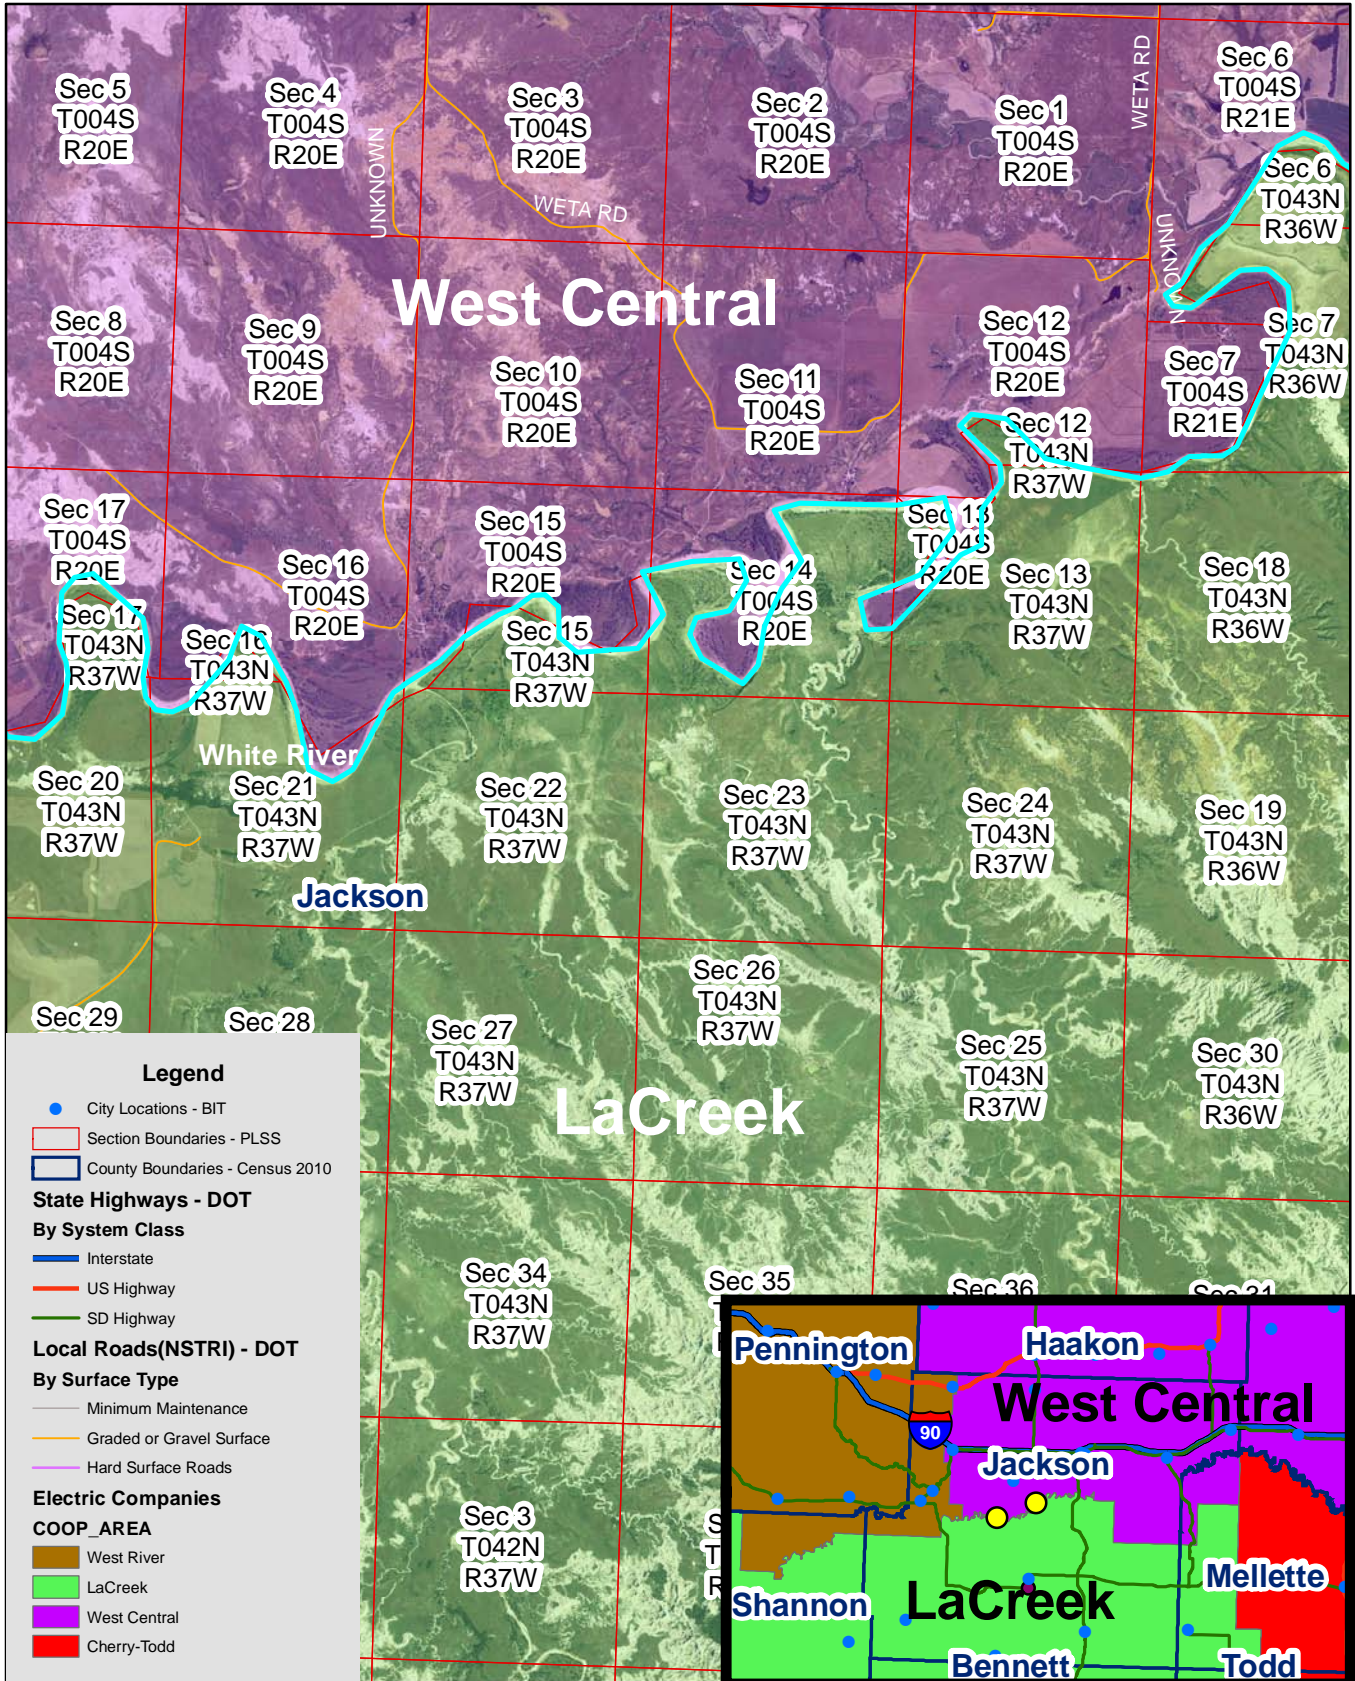

# Exhibit B

West Central & LaCreek Electric Service Territory Boundaries

Page 1 of 11

# Exhibit B

West Central & LaCreek Electric Service Territory Boundaries

White River

Page 2 of 11

# Exhibit B

West Central & LaCreek Electric Service Territory Boundaries

White River

Page 3 of 11

# Exhibit B

West Central & LaCreek Electric Service Territory Boundaries

White River

Page 4 of 11