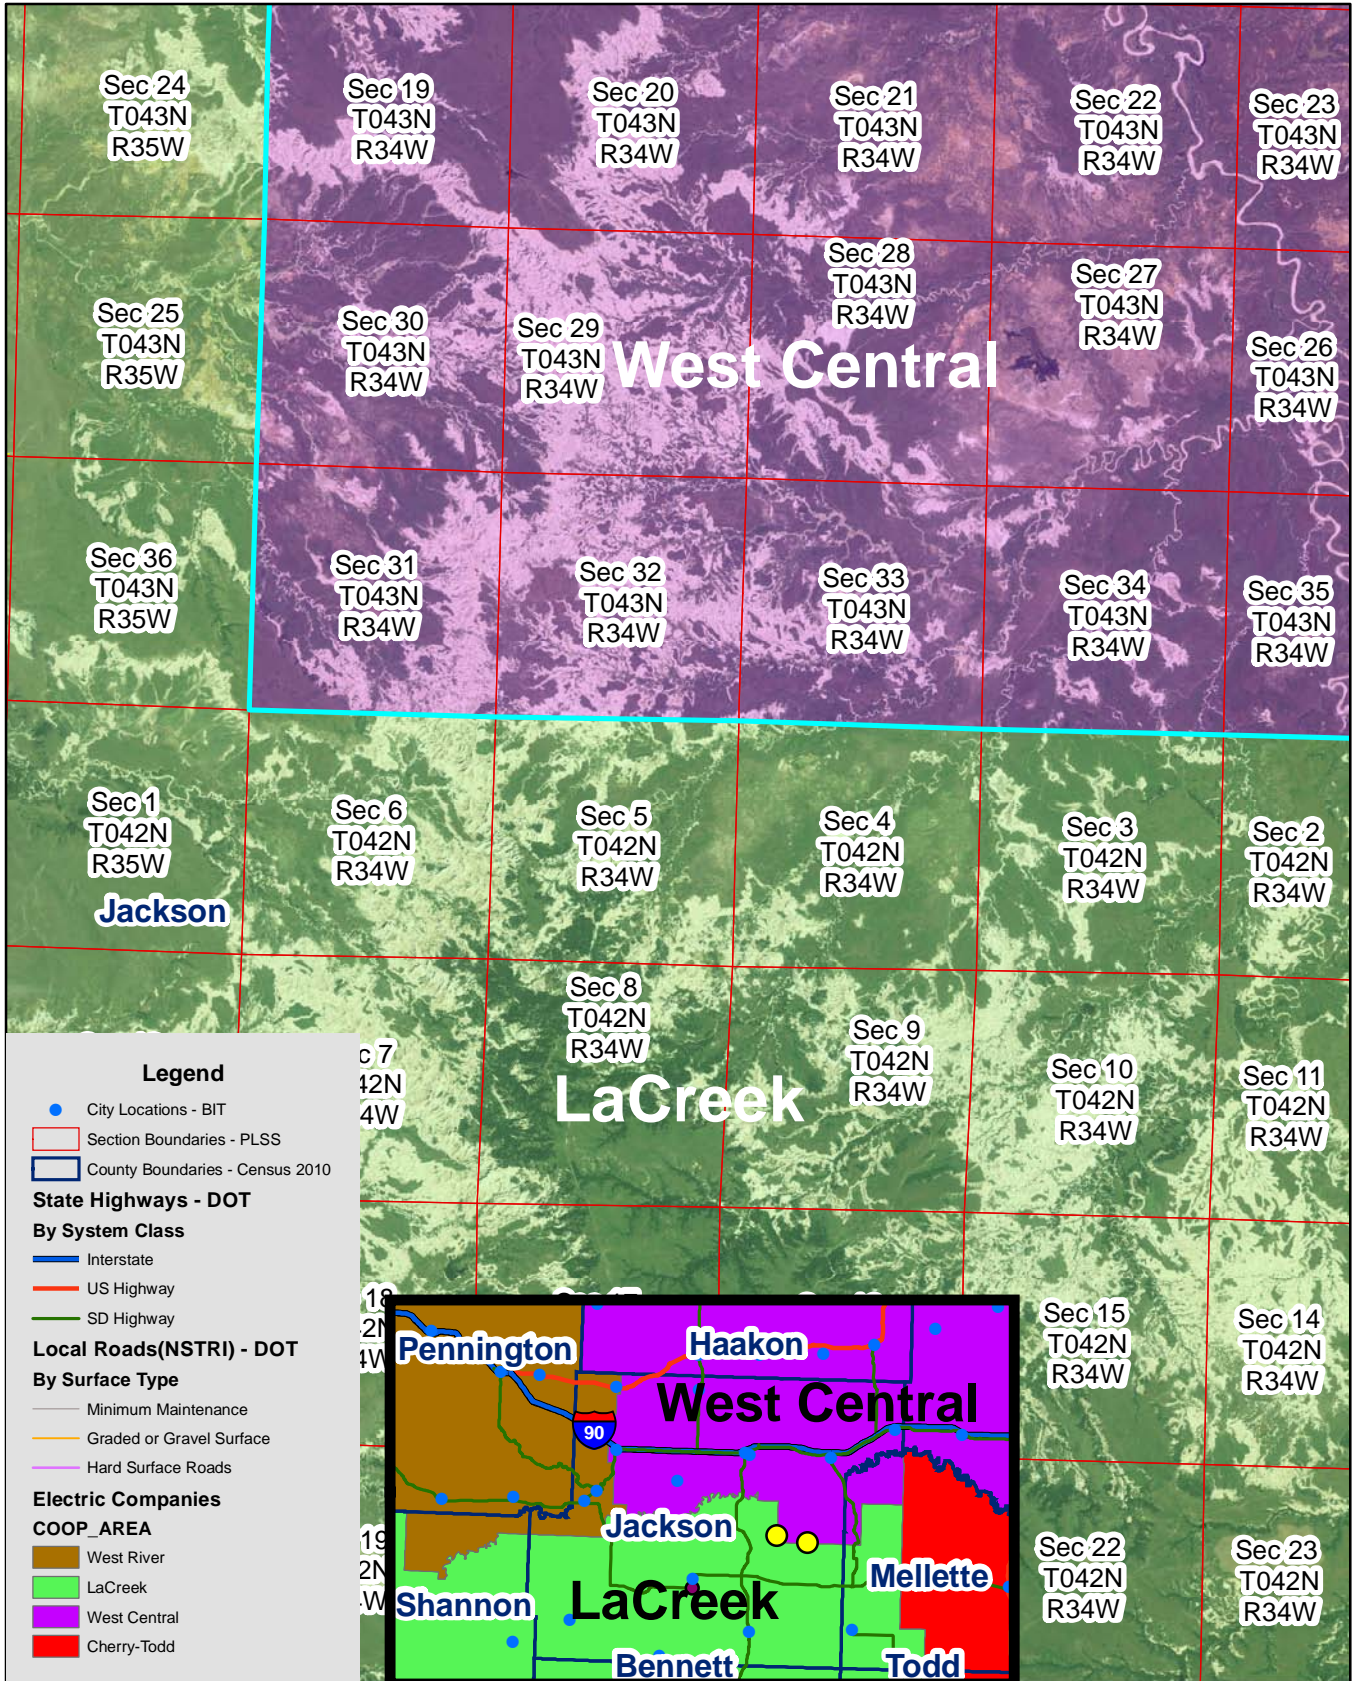

# Exhibit B

West Central & LaCreek Electric Service Territory Boundaries

White River

Page 3 of 11

# Exhibit B

West Central & LaCreek Electric Service Territory Boundaries

White River

Page 4 of 11

# Exhibit B

West Central & LaCreek Electric Service Territory Boundaries

White River - Section 27, T3S, R22E intersection

Page 5 of 11

# Exhibit B

West Central & LaCreek Electric Service Territory Boundaries  
 Jackson County/Mellette County border  
 Page 8 of 11