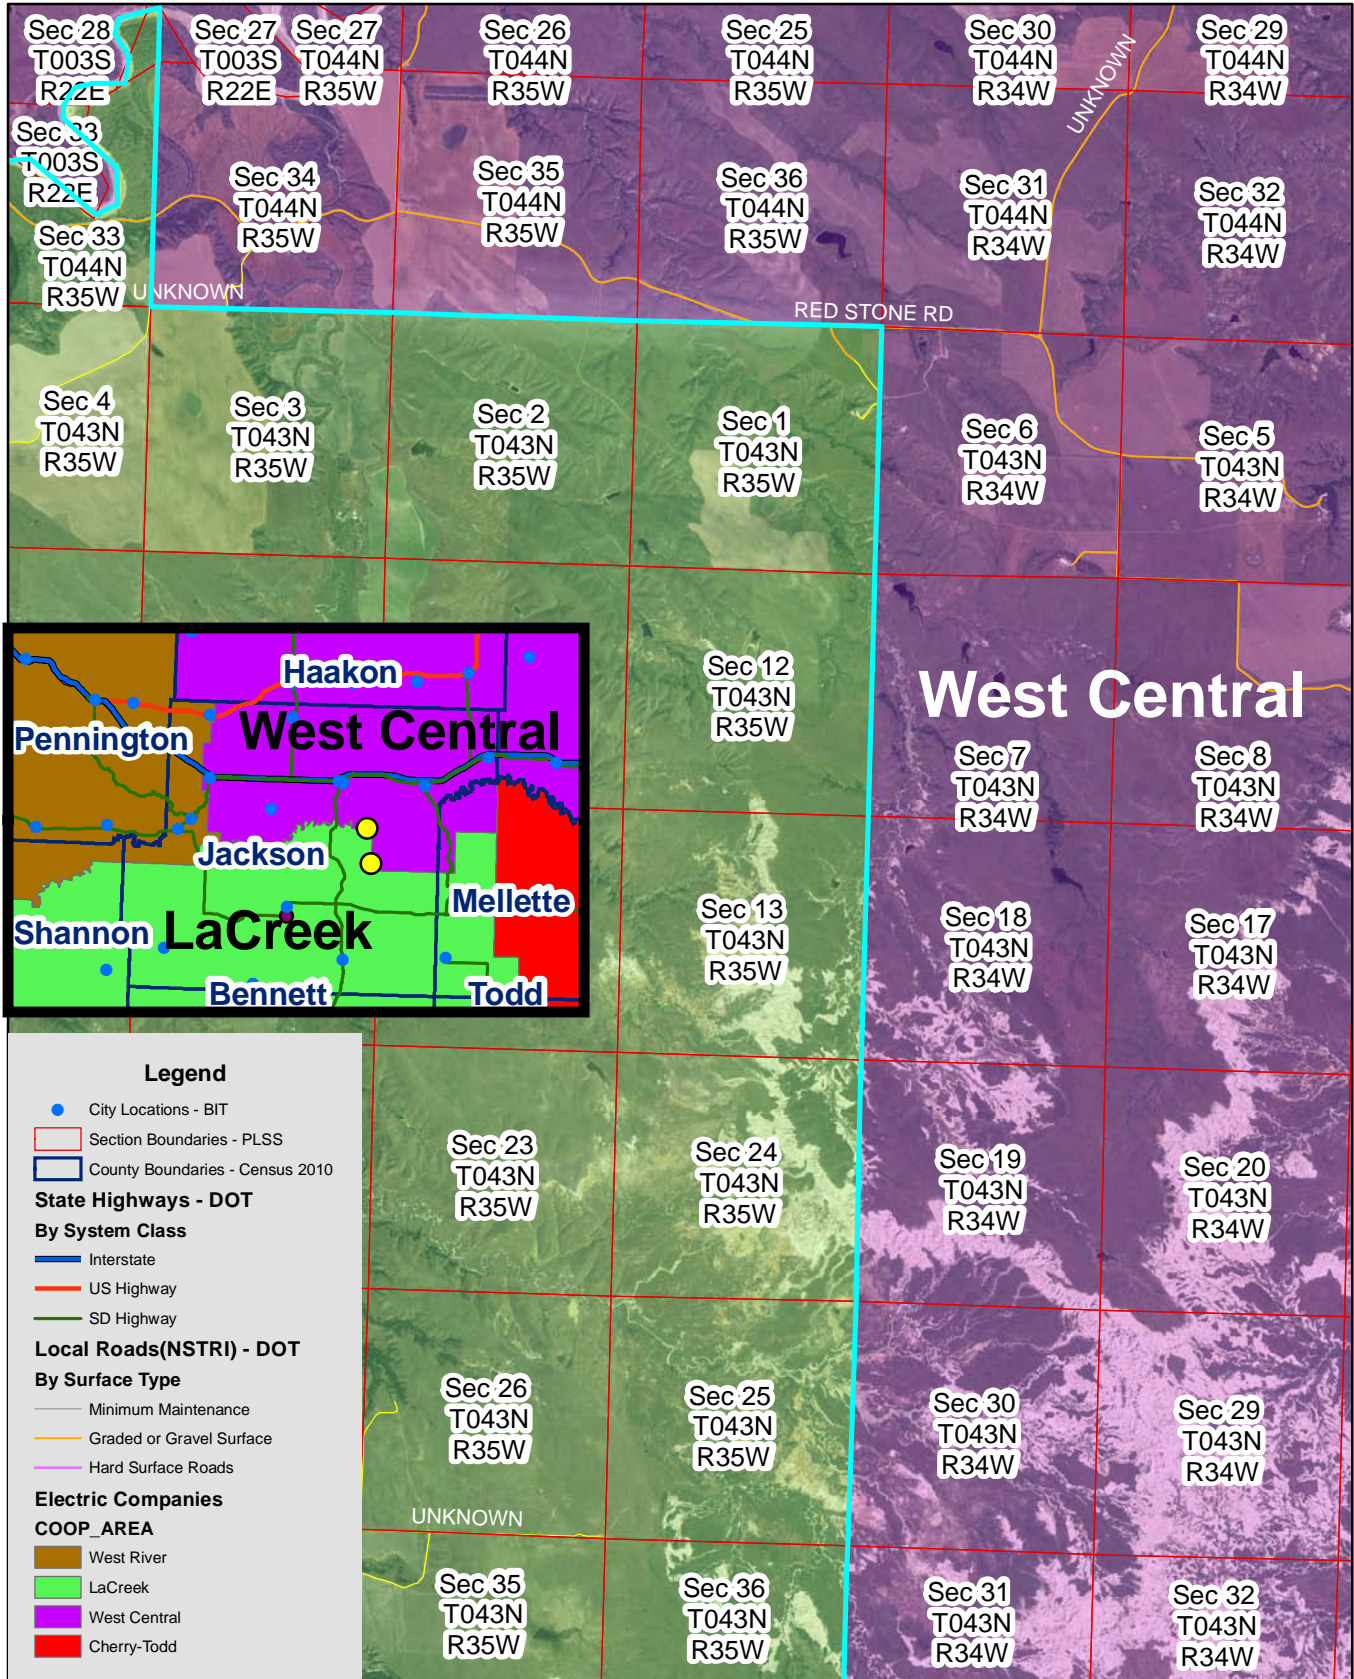

Exhibit B

West Central & LaCreek Electric Service Territory Boundaries

Section 1, T43N, R35W

Page 6 of 11