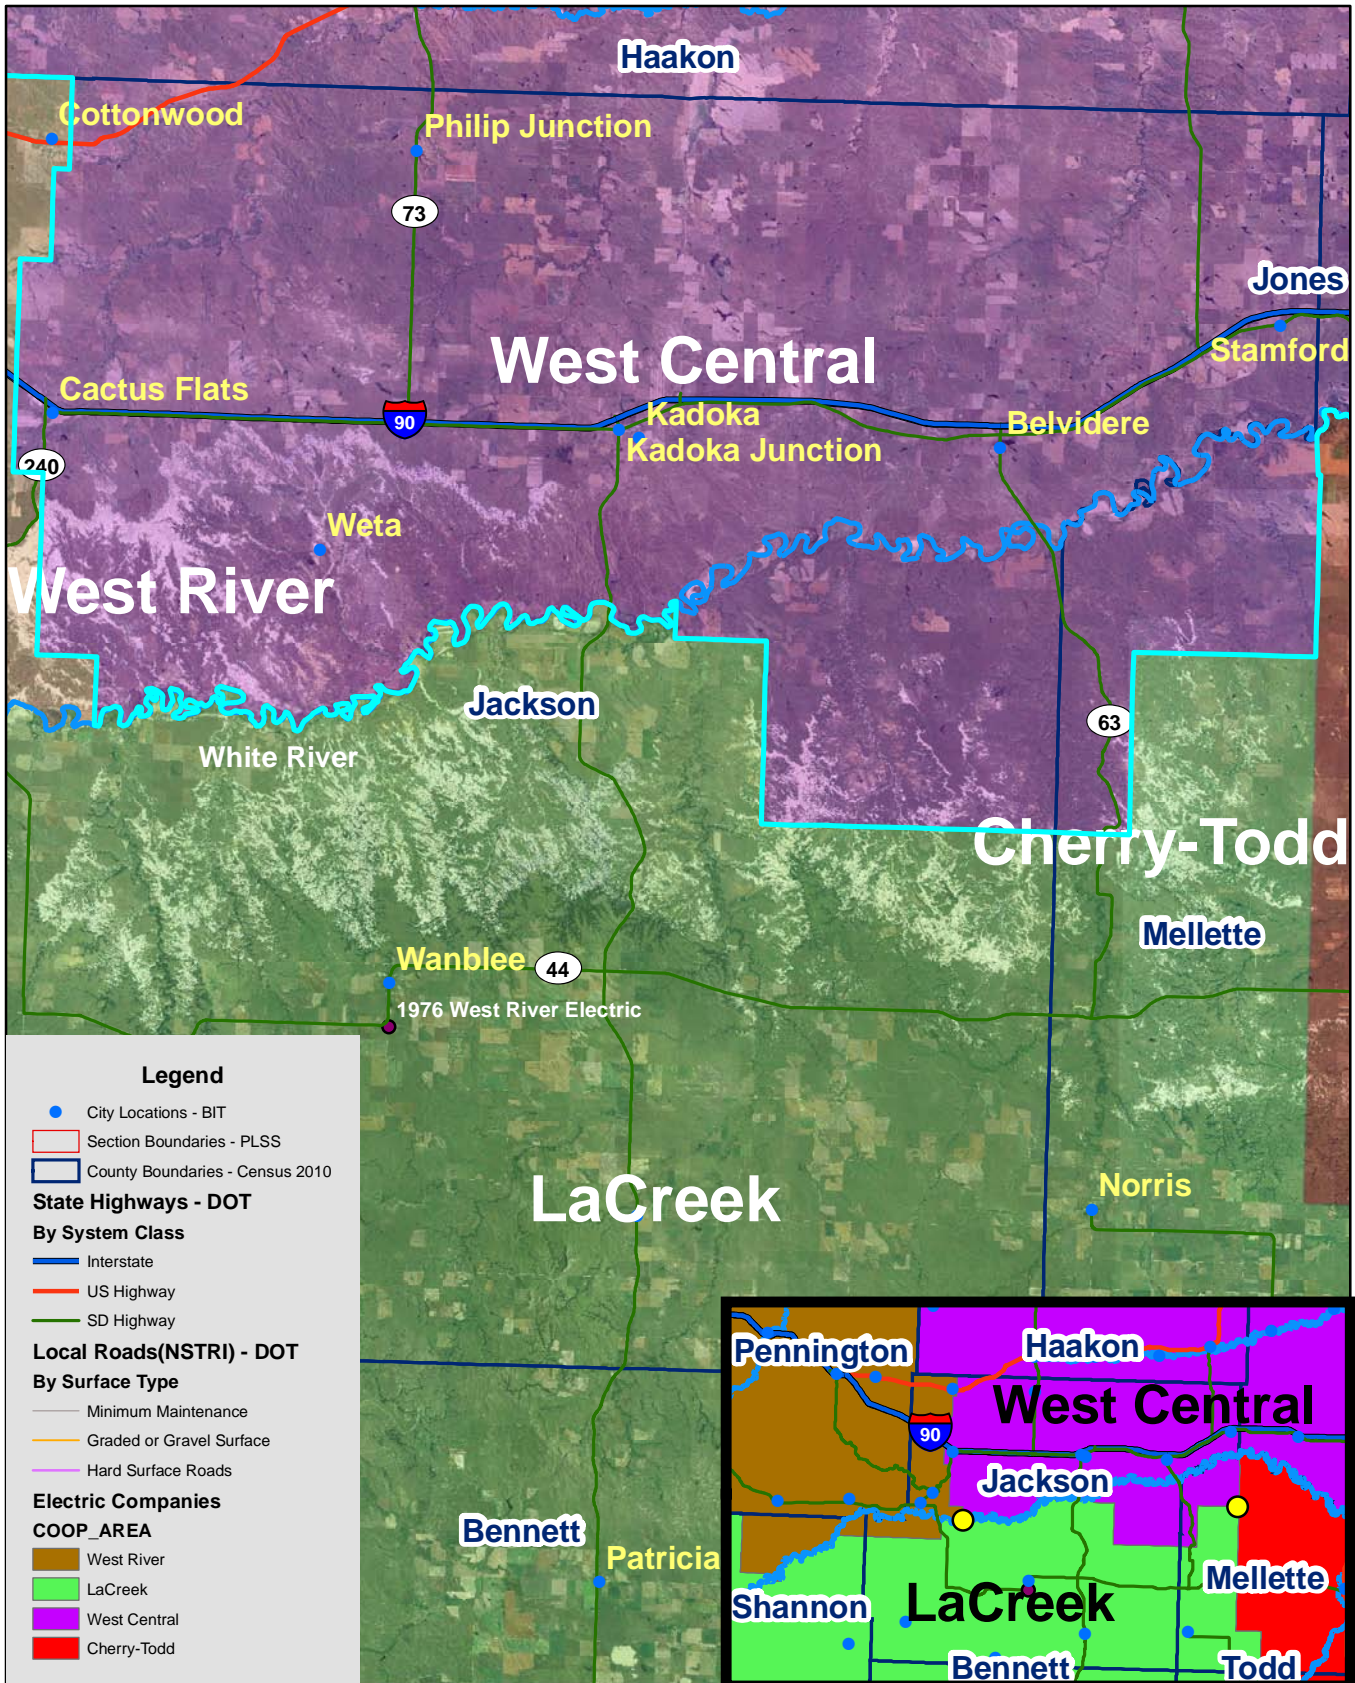

# Exhibit B

West Central & LaCreek Electric Service Territory Boundaries

Page 1 of 11

# Exhibit B

West Central & LaCreek Electric Service Territory Boundaries

White River

Page 2 of 11

# Exhibit B

West Central & LaCreek Electric Service Territory Boundaries

White River

Page 3 of 11

# Exhibit B

West Central & LaCreek Electric Service Territory Boundaries

White River

Page 4 of 11