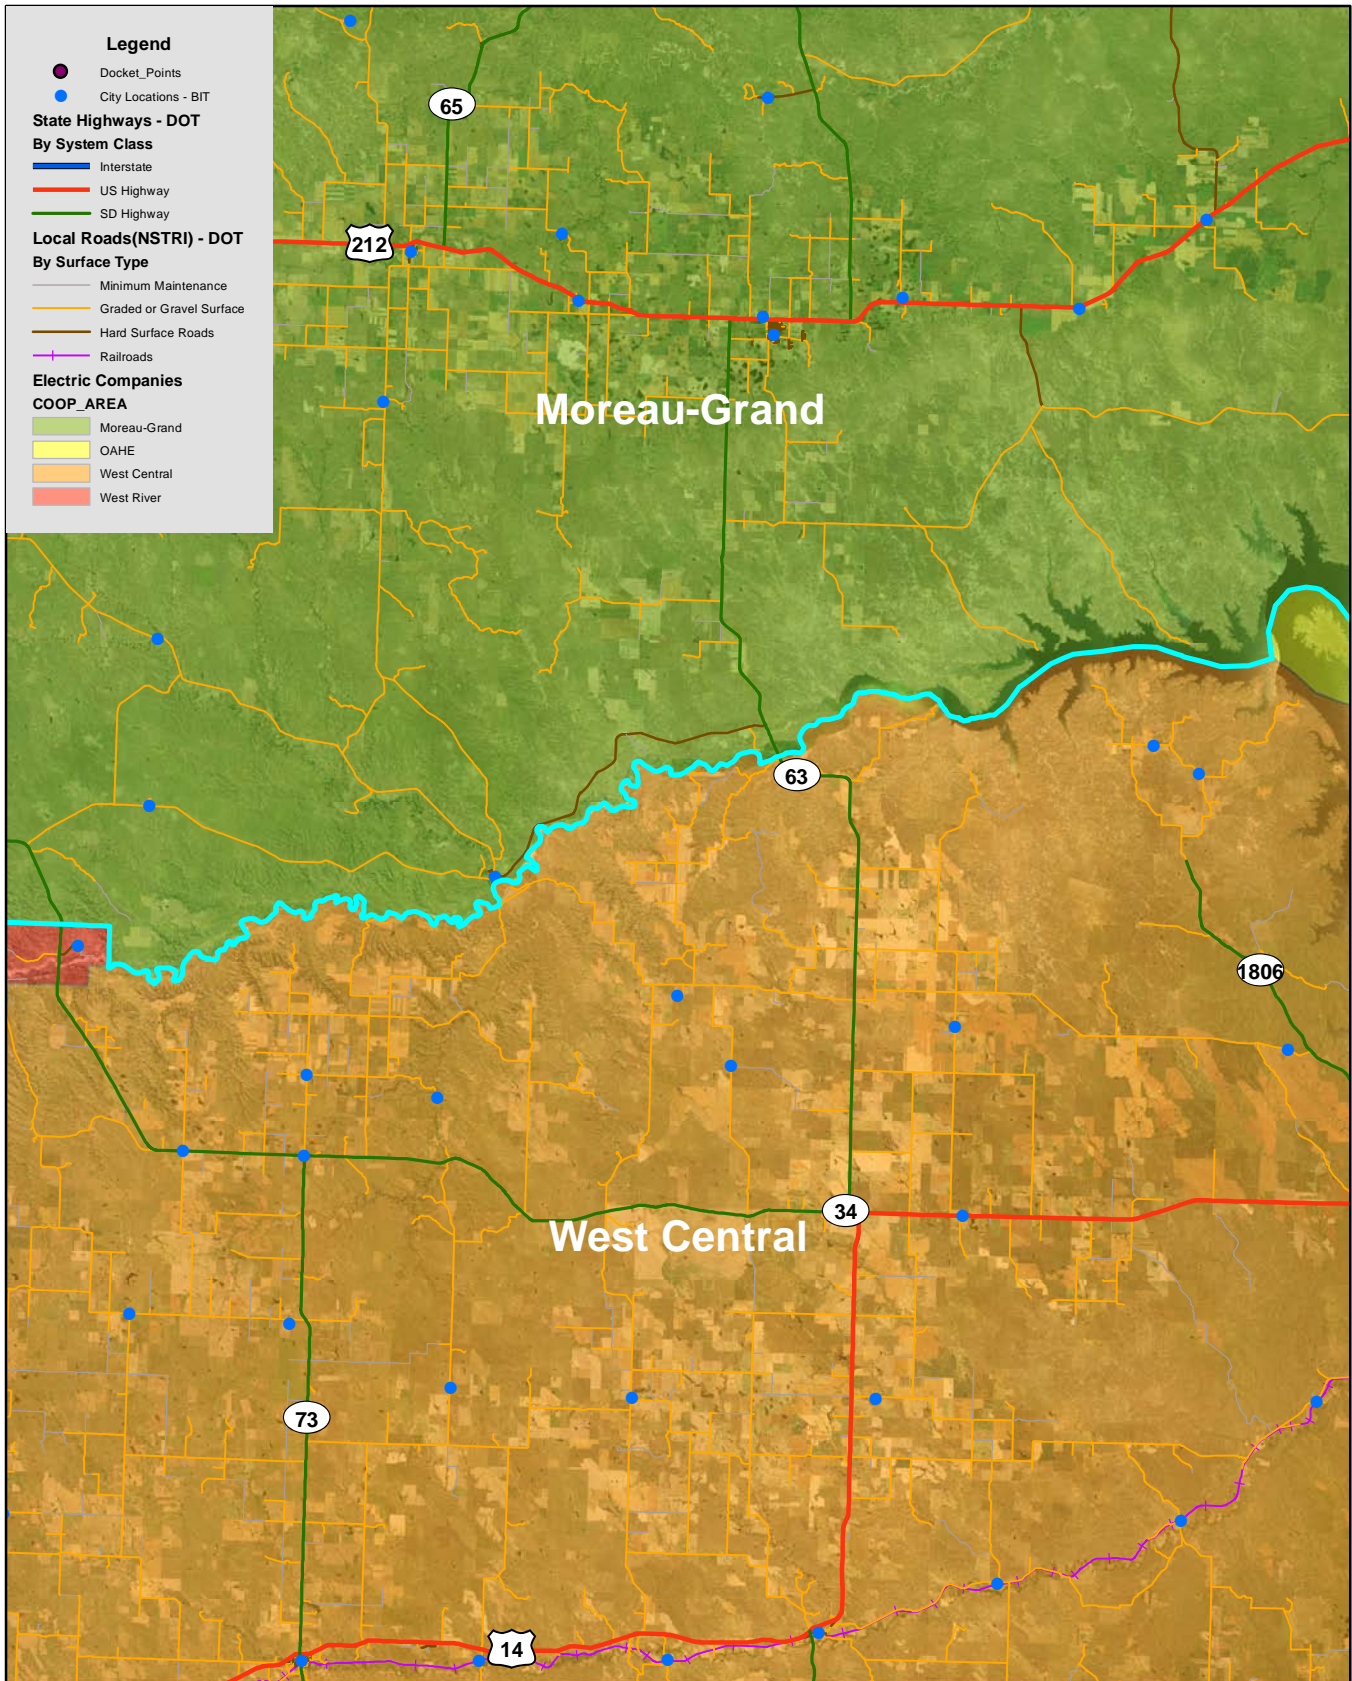

Exhibit B

Moreau Grand & West Central Electric Service Territory Boundary

Page 1 of 2

Exhibit B

Moreau Grand & West Central Electric Service Territory Boundary
Section 31 of T7N, R19E, Haakon County
Page 2 of 2