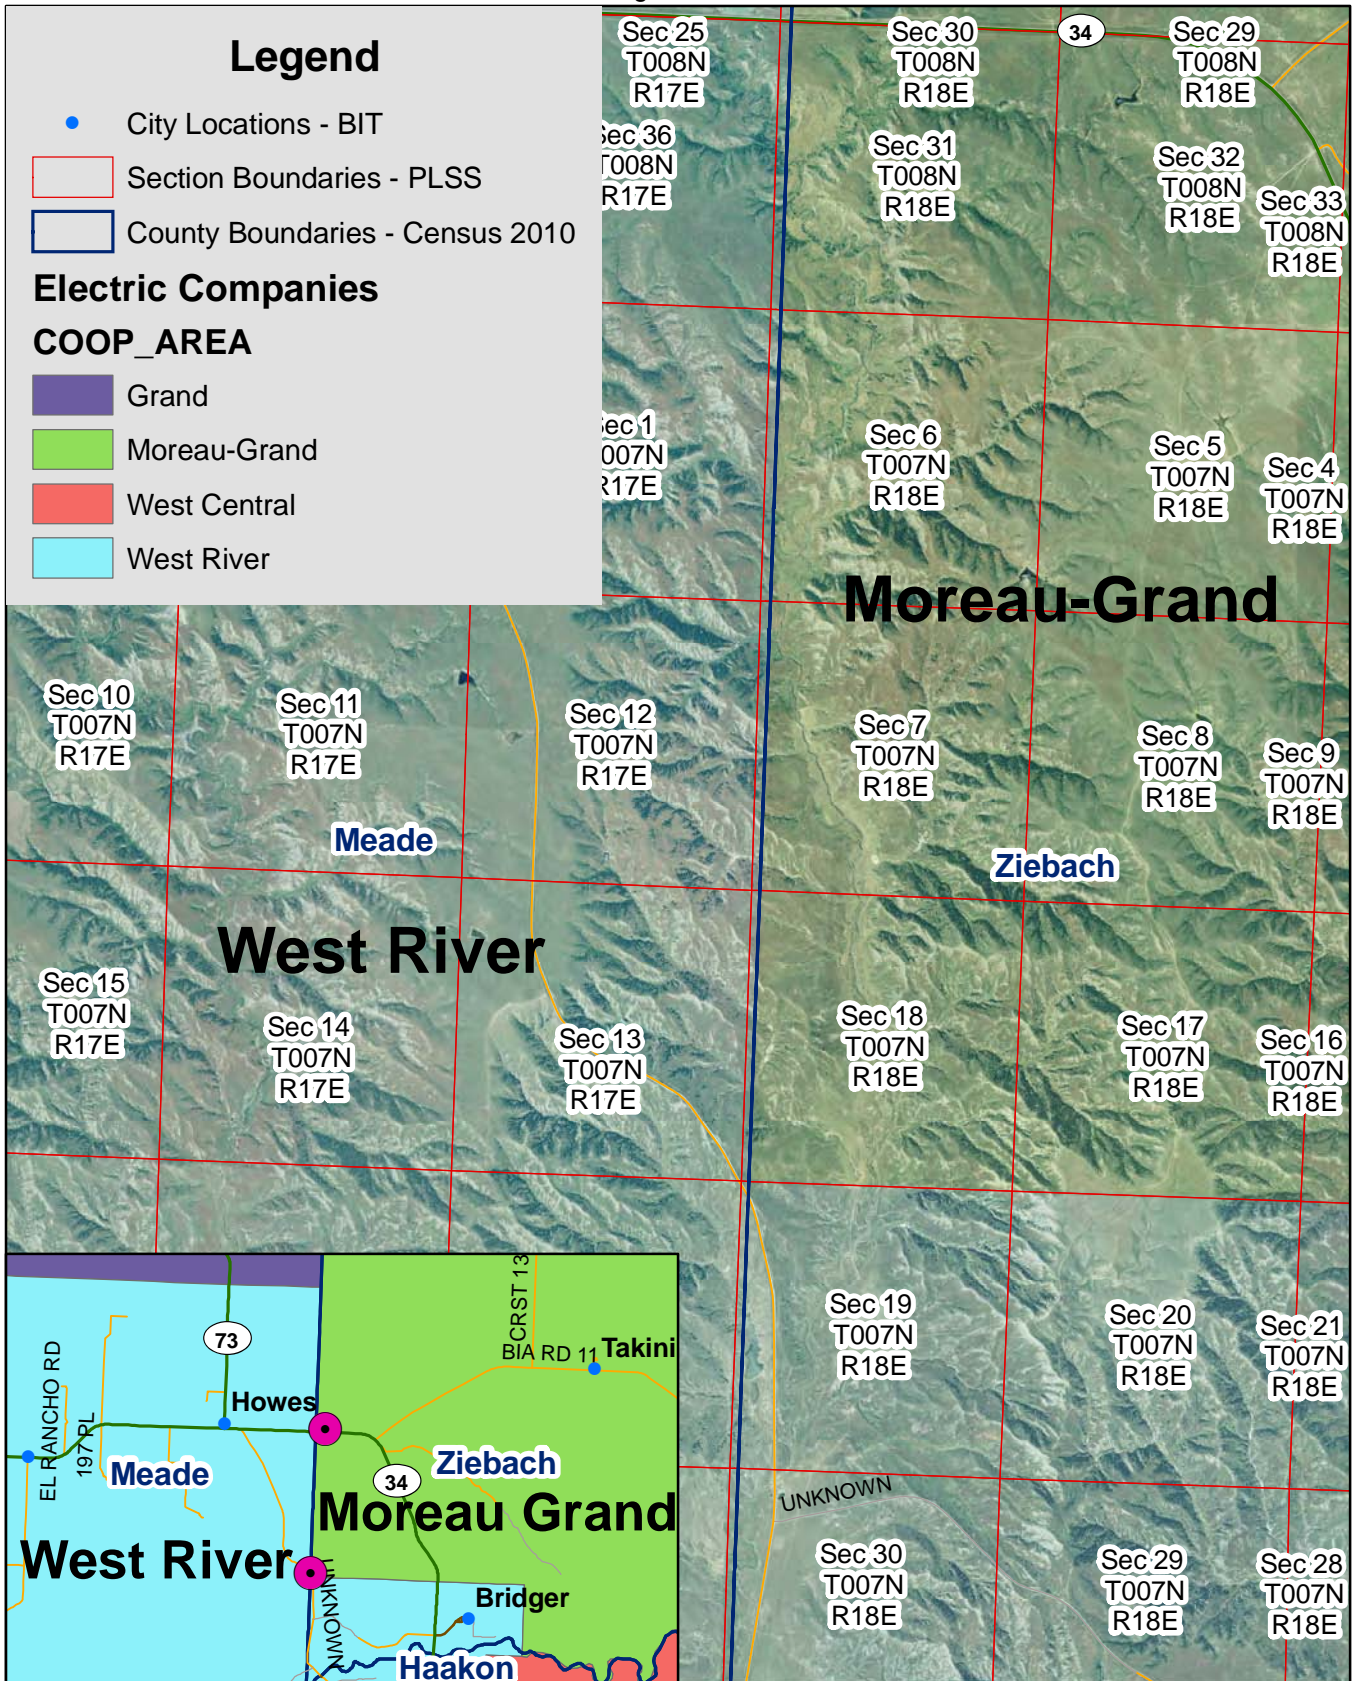

Exhibit B

Moreau Grand & West River Electric Service Territory Boundary

Page 1 of 4

Exhibit B

Moreau Grand & West River Electric Service Territory Boundary

Section 12 of T8N, R17E

Page 2 of 4

Exhibit B

Moreau Grand & West River Electric Service Territory Boundary

Section 18 of T7N, R18E

Page 3 of 4

Exhibit B

Moreau Grand & West River Electric Service Territory Boundary
 Section 13 of T7N, R18E & Section 30 of T7N, R19E
 Page 4 of 4