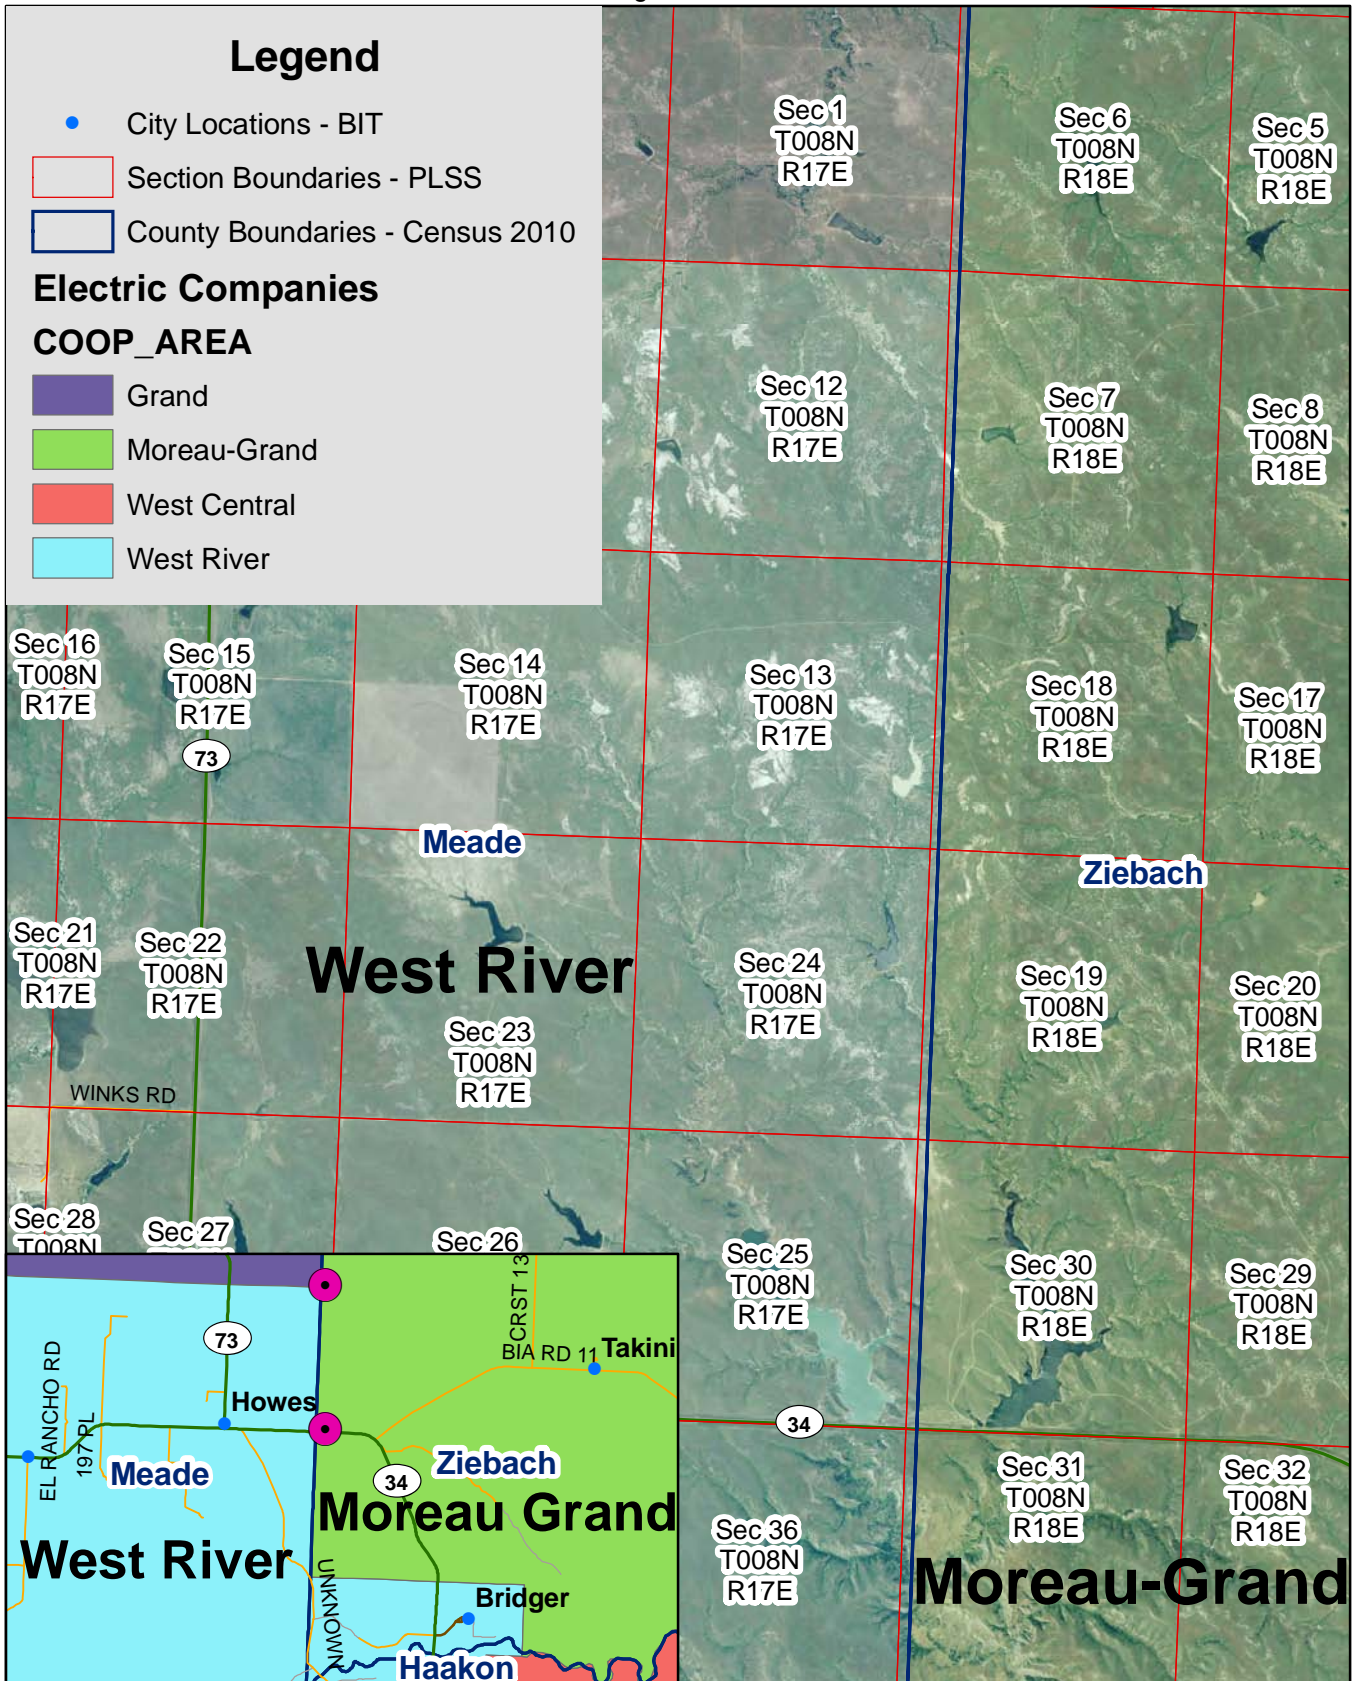

Exhibit B

Moreau Grand & West River Electric Service Territory Boundary

Page 1 of 4

Exhibit B

Moreau Grand & West River Electric Service Territory Boundary

Section 12 of T8N, R17E

Page 2 of 4

Exhibit B

Moreau Grand & West River Electric Service Territory Boundary

Section 18 of T7N, R18E

Page 3 of 4

Exhibit B

Moreau Grand & West River Electric Service Territory Boundary
 Section 13 of T7N, R18E & Section 30 of T7N, R19E
 Page 4 of 4