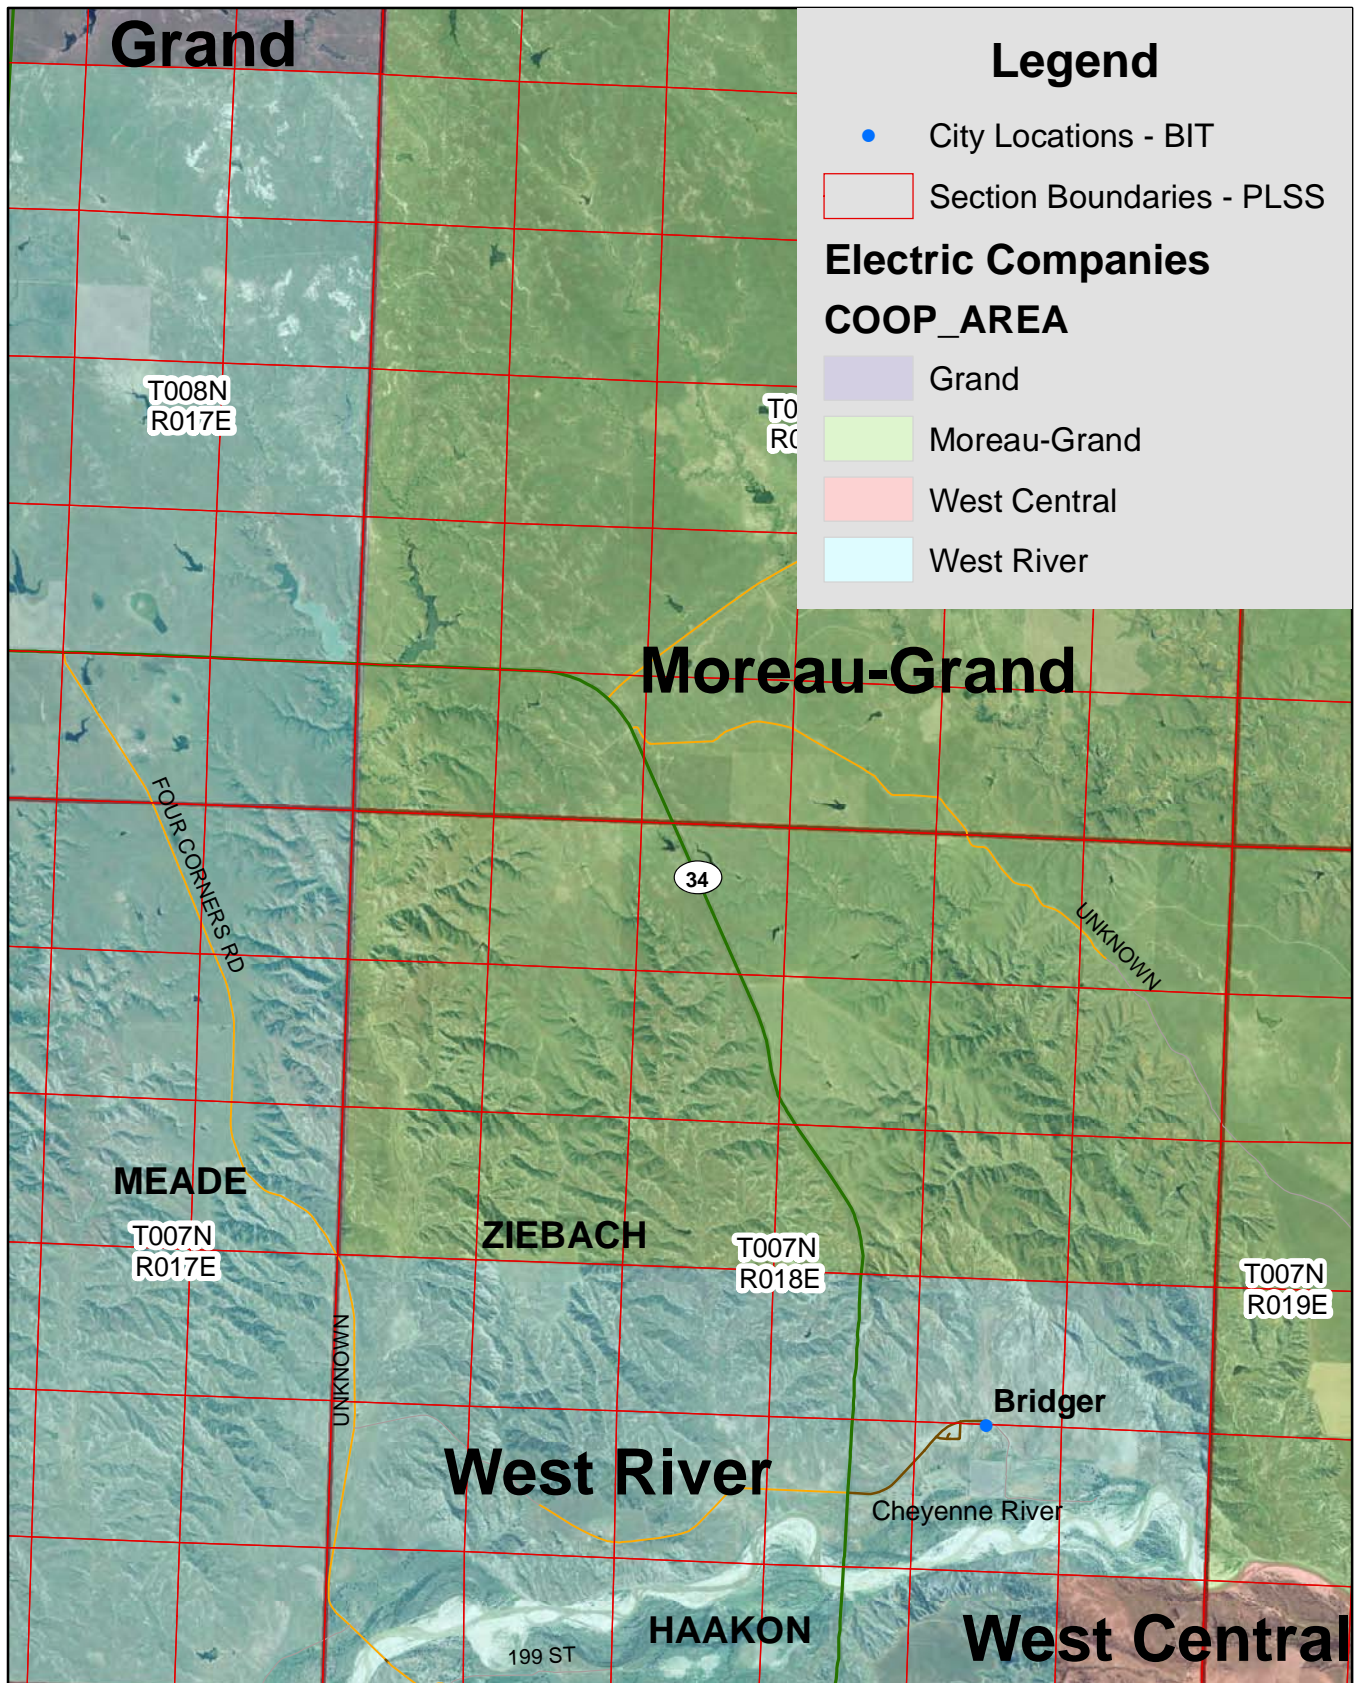

Exhibit B

Moreau Grand & West River Electric Service Territory Boundary

Page 1 of 4

Exhibit B

Moreau Grand & West River Electric Service Territory Boundary

Section 12 of T8N, R17E

Page 2 of 4

Exhibit B

Moreau Grand & West River Electric Service Territory Boundary

Section 18 of T7N, R18E

Page 3 of 4

Exhibit B

Moreau Grand & West River Electric Service Territory Boundary
 Section 13 of T7N, R18E & Section 30 of T7N, R19E
 Page 4 of 4