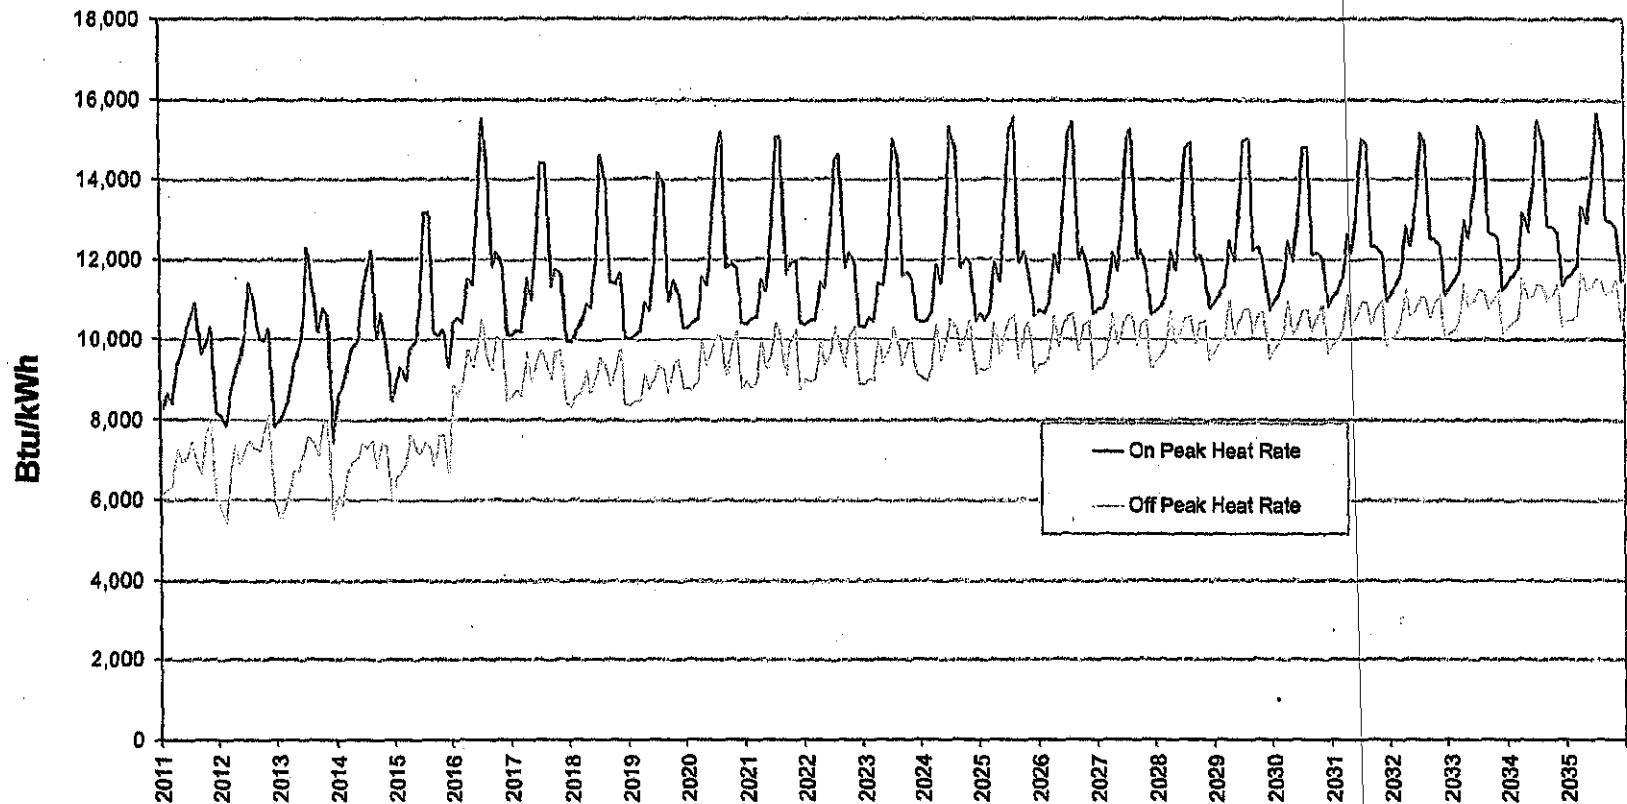

FirstEnergy (MISO) Heat Rate

Source: Black & Veatch

EXHIBIT
OT
22