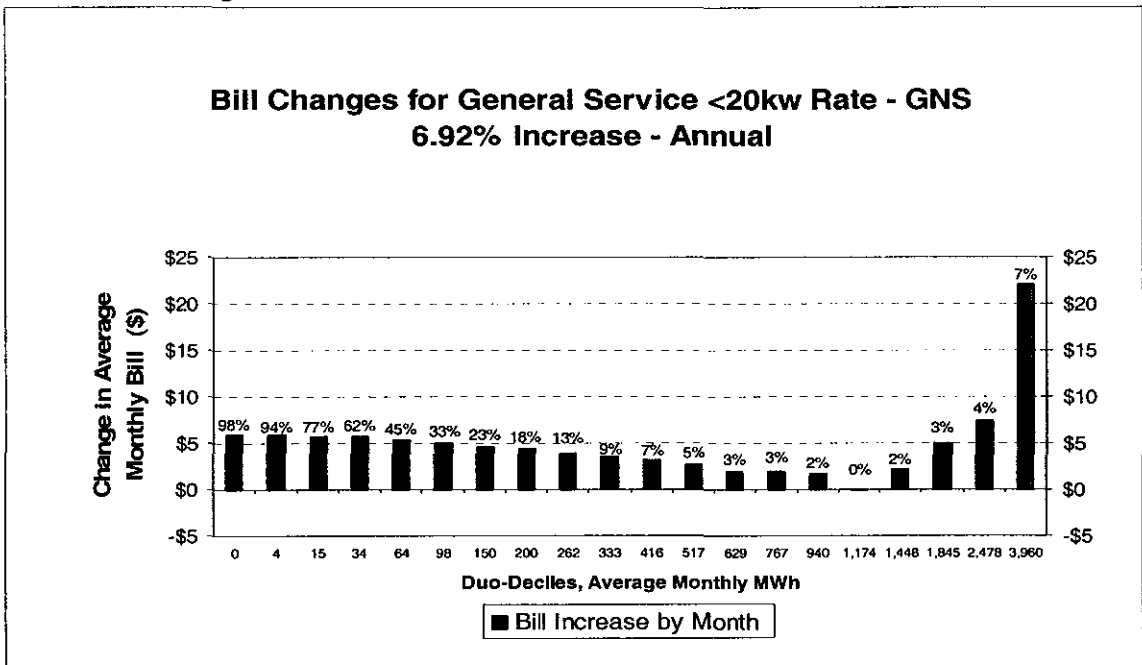

Bill Changes for RDC Rate 17% Increase - Annual

Bill Changes for RDC Rate 17% Increase - Summer

Bill Changes for RDC Rate 17% Increase - Winter

Bill Changes for General Service <20kw Rate - ECC
13.91% Increase - Annual

Bill Changes for General Service <20kw Rate - ECC
13.91% Increase - Summer

Bill Changes for General Service <20kw Rate - ECC
13.91% Increase - Winter