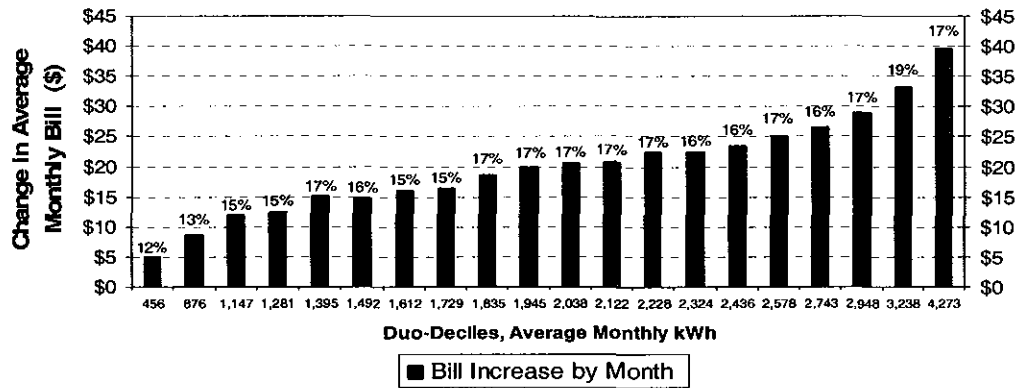

Bill Changes for RDC Rate 17% Increase - Annual

Bill Changes for RDC Rate 17% Increase - Summer

Bill Changes for RDC Rate 17% Increase - Winter

Bill Changes for General Service <20kw Rate - ECC
13.91% Increase - Annual

Bill Changes for General Service <20kw Rate - ECC
13.91% Increase - Summer

Bill Changes for General Service <20kw Rate - ECC
13.91% Increase - Winter