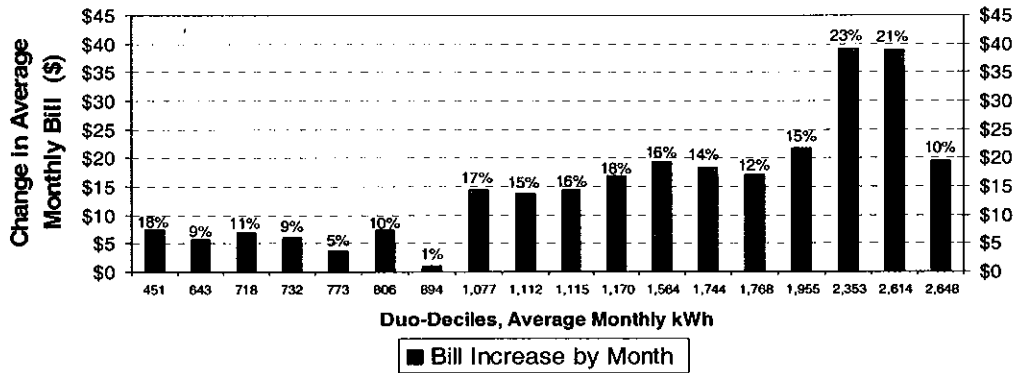

Bill Changes for RDC Rate 17% Increase - Annual

Bill Changes for RDC Rate 17% Increase - Summer

Bill Changes for RDC Rate 17% Increase - Winter

Bill Changes for General Service <20kw Rate - ECC
13.91% Increase - Annual

Bill Changes for General Service <20kw Rate - ECC
13.91% Increase - Summer

Bill Changes for General Service <20kw Rate - ECC
13.91% Increase - Winter