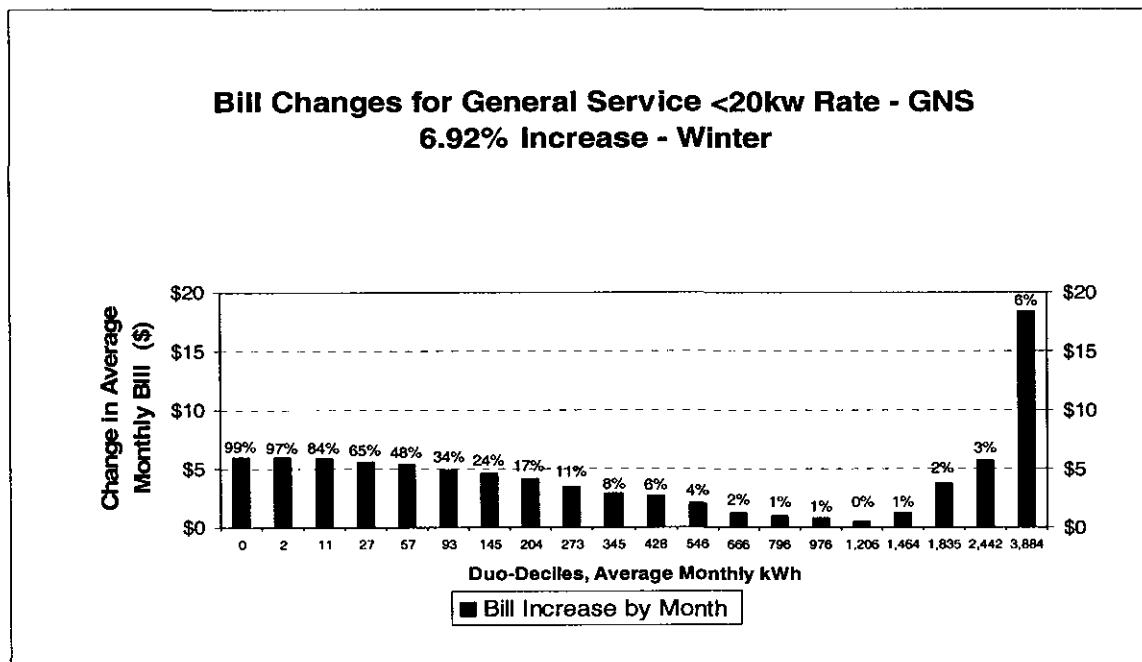

Bill Changes for RDC Rate 17% Increase - Annual

Bill Changes for RDC Rate 17% Increase - Summer

Bill Changes for RDC Rate 17% Increase - Winter

Bill Changes for General Service <20kw Rate - ECC
13.91% Increase - Annual

Bill Changes for General Service <20kw Rate - ECC
13.91% Increase - Summer

Bill Changes for General Service <20kw Rate - ECC
13.91% Increase - Winter