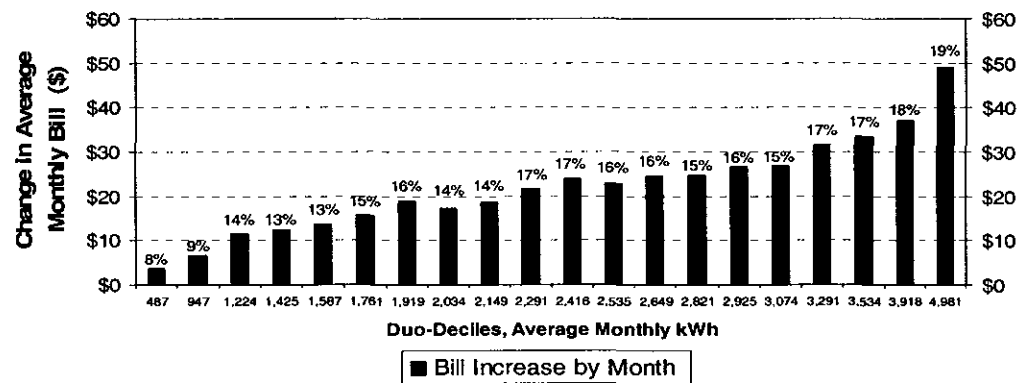

Bill Changes for RDC Rate 17% Increase - Annual

Bill Changes for RDC Rate 17% Increase - Summer

Bill Changes for RDC Rate 17% Increase - Winter

Bill Changes for General Service <20kw Rate - ECC
13.91% Increase - Annual

Bill Changes for General Service <20kw Rate - ECC
13.91% Increase - Summer

Bill Changes for General Service <20kw Rate - ECC
13.91% Increase - Winter