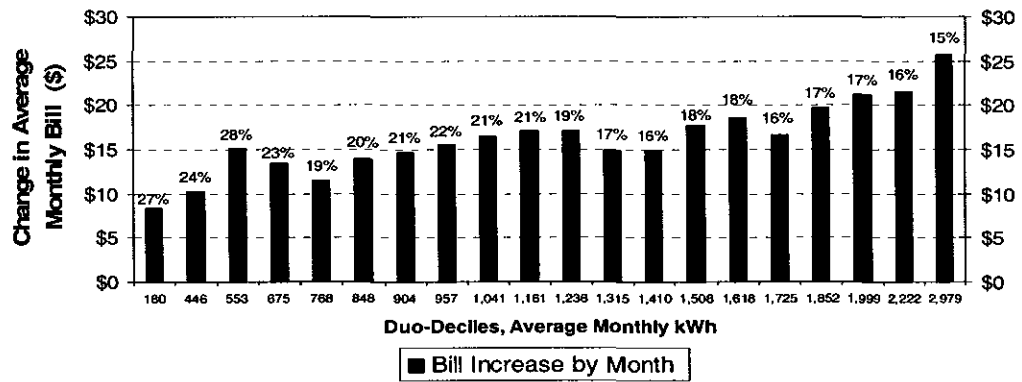

Bill Changes for RDC Rate 17% Increase - Annual

Bill Changes for RDC Rate 17% Increase - Summer

Bill Changes for RDC Rate 17% Increase - Winter

Bill Changes for General Service <20kw Rate - ECC
13.91% Increase - Annual

Bill Changes for General Service <20kw Rate - ECC
13.91% Increase - Summer

Bill Changes for General Service <20kw Rate - ECC
13.91% Increase - Winter