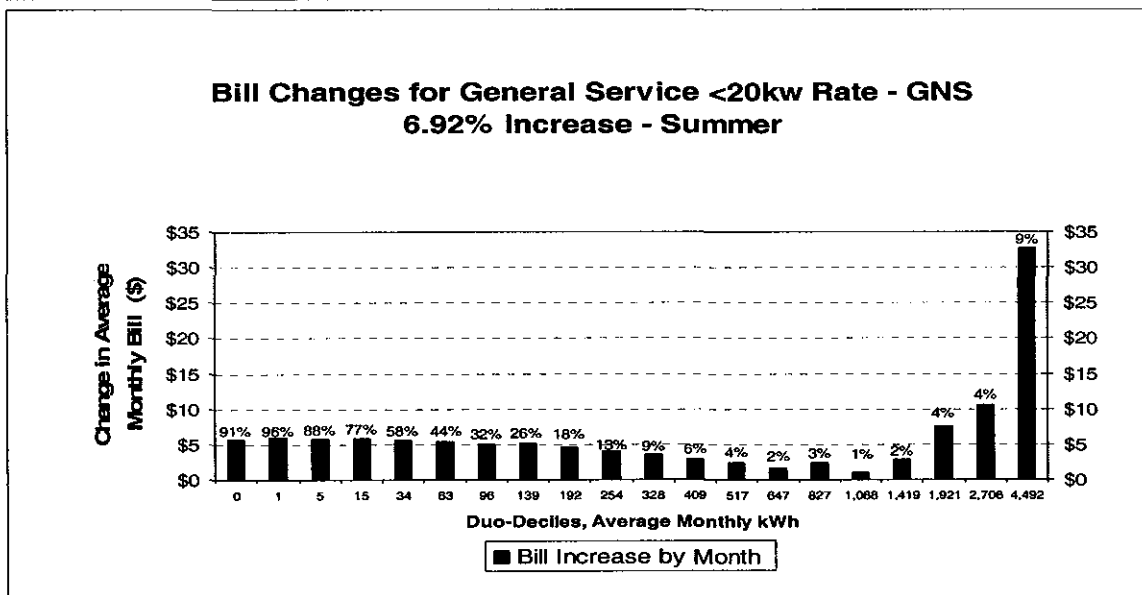

Bill Changes for RDC Rate 17% Increase - Annual

Bill Changes for RDC Rate 17% Increase - Summer

Bill Changes for RDC Rate 17% Increase - Winter

Bill Changes for General Service <20kw Rate - ECC
13.91% Increase - Annual

Bill Changes for General Service <20kw Rate - ECC
13.91% Increase - Summer

Bill Changes for General Service <20kw Rate - ECC
13.91% Increase - Winter