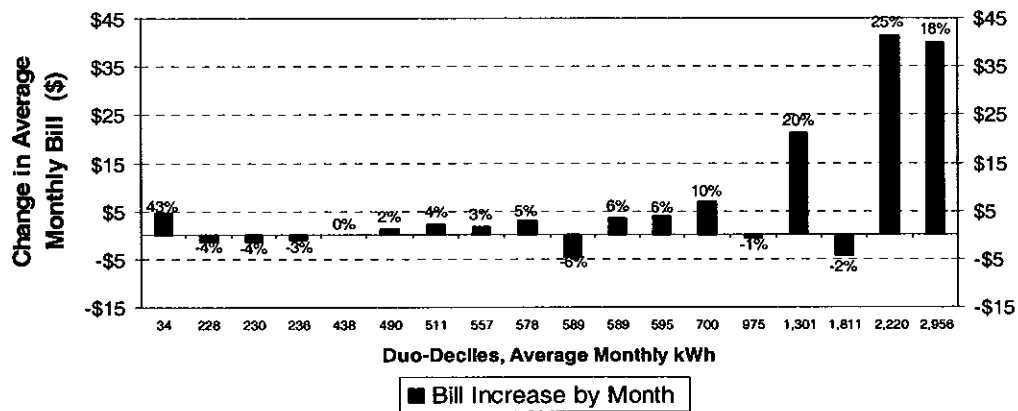

Bill Changes for RDC Rate 17% Increase - Annual

Bill Changes for RDC Rate 17% Increase - Summer

Bill Changes for RDC Rate 17% Increase - Winter

Bill Changes for General Service <20kw Rate - ECC
13.91% Increase - Annual

Bill Changes for General Service <20kw Rate - ECC
13.91% Increase - Summer

Bill Changes for General Service <20kw Rate - ECC
13.91% Increase - Winter