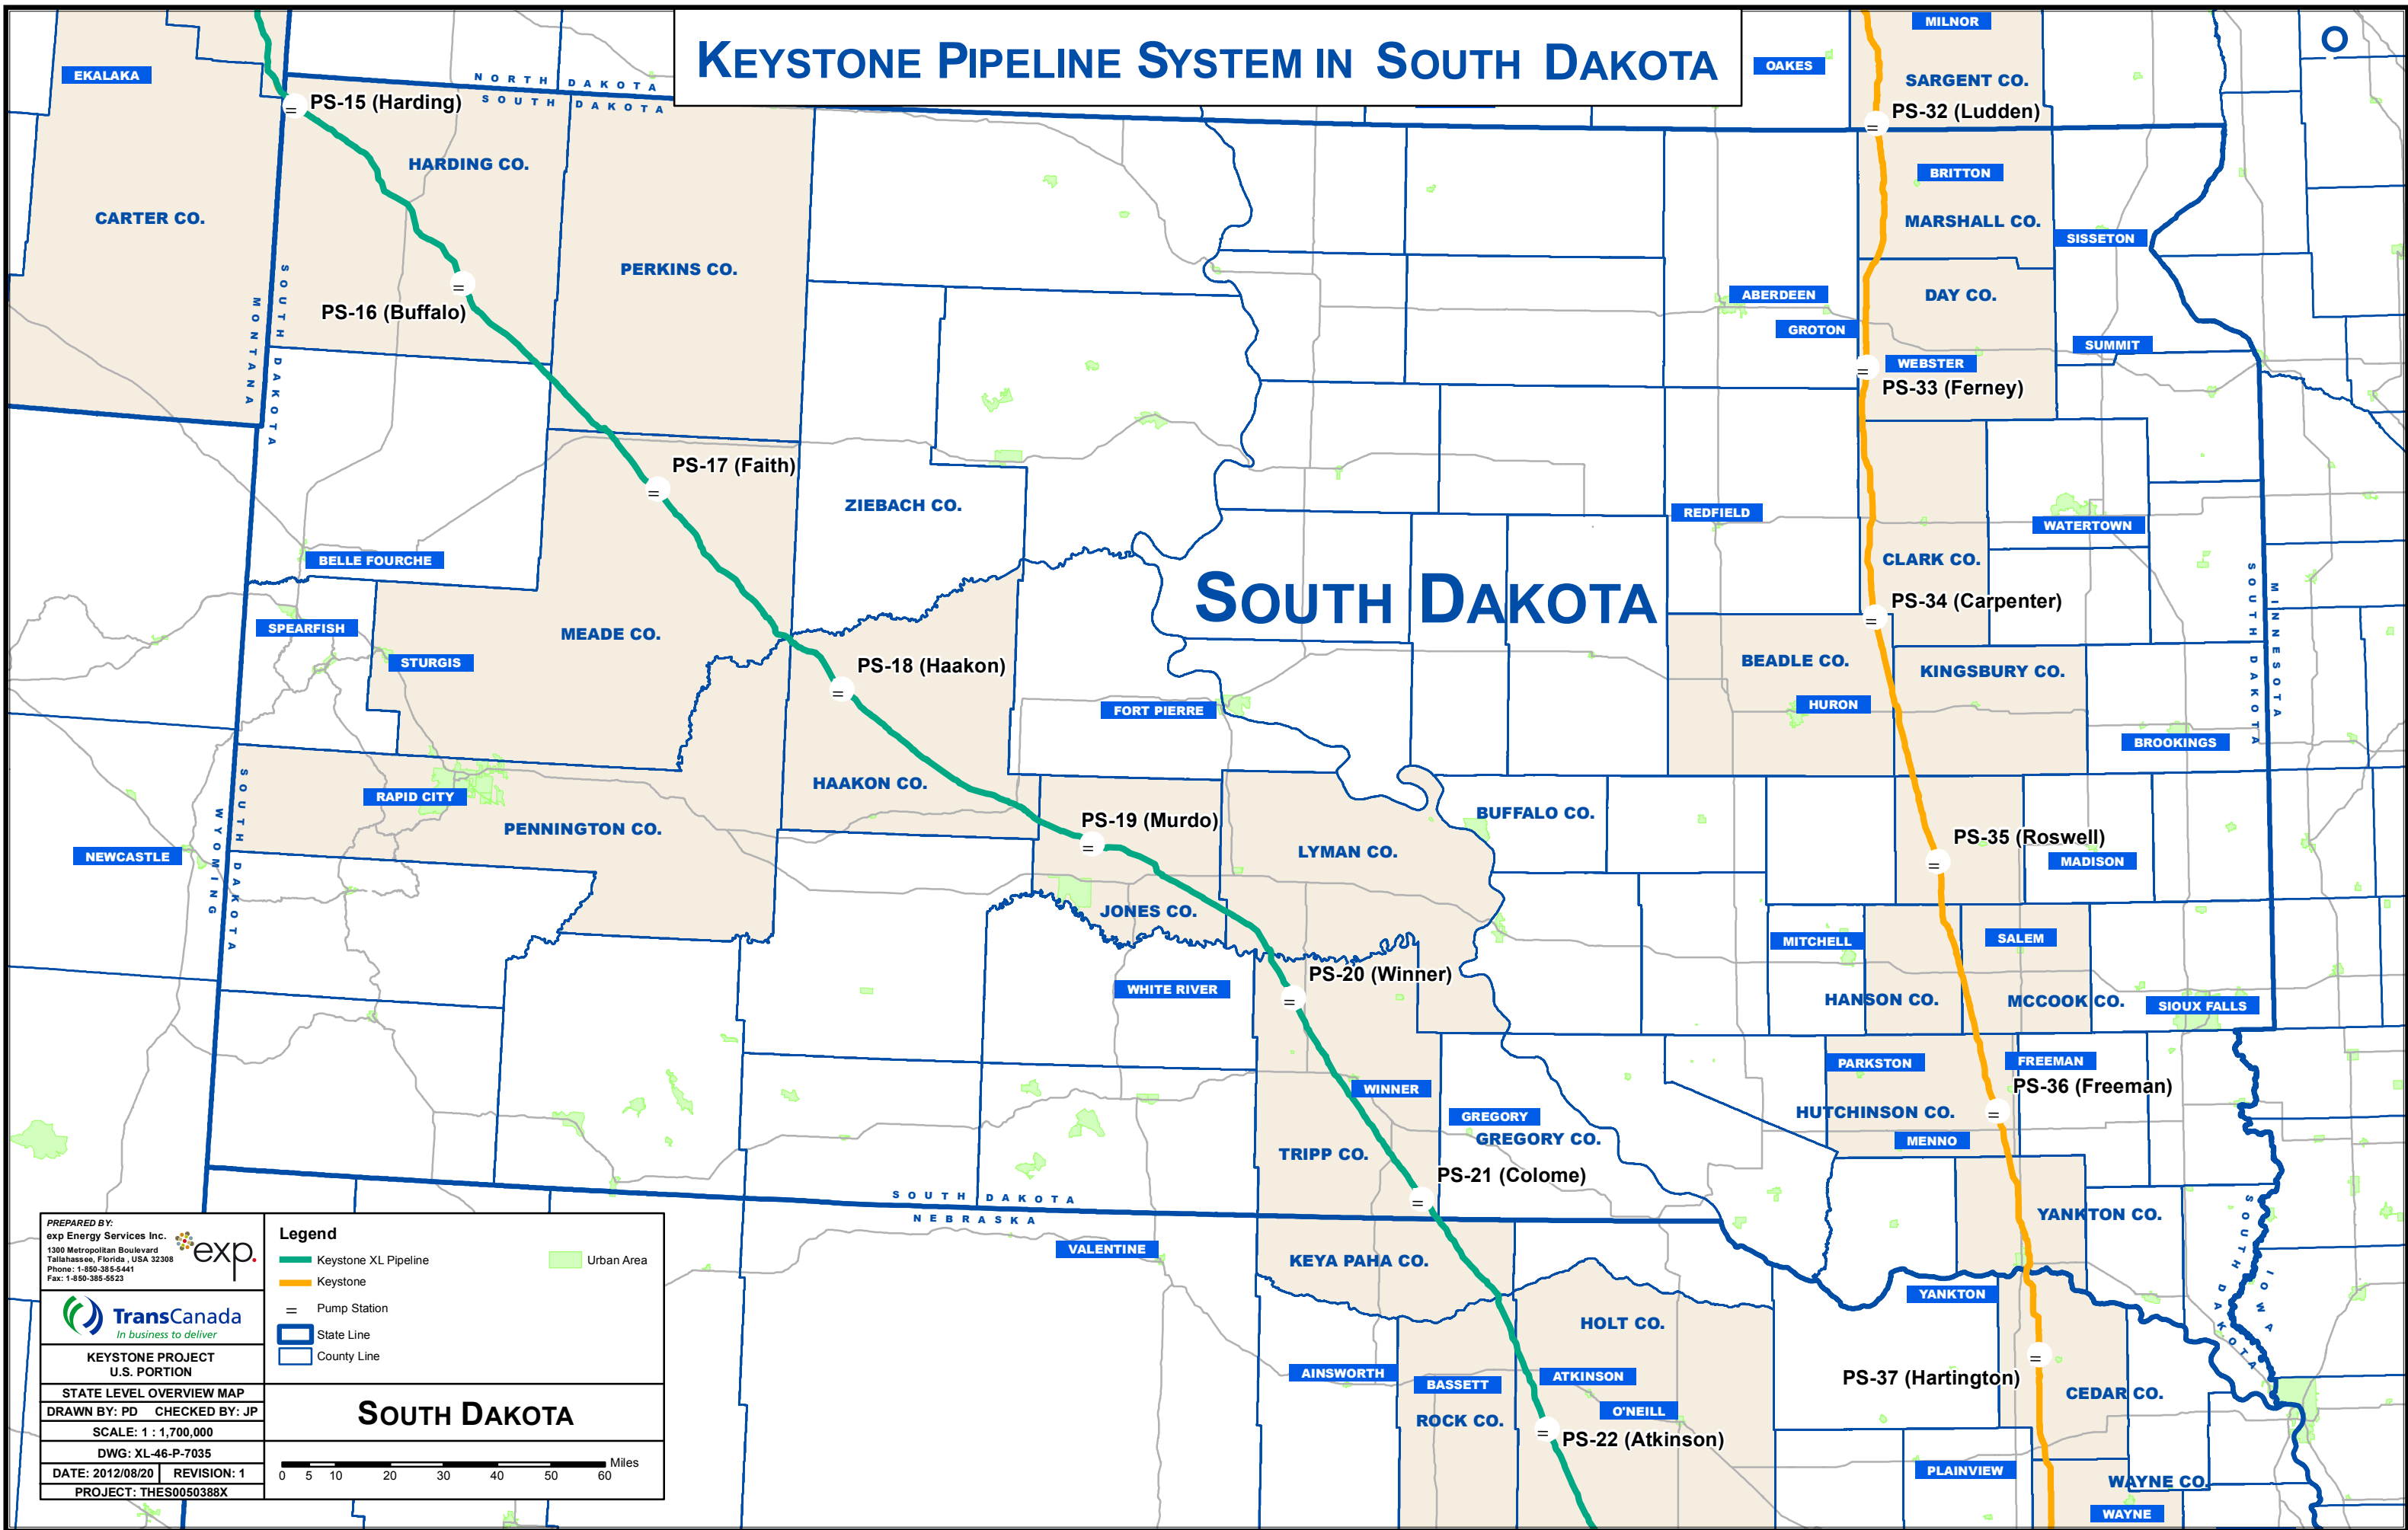

KEYSTONE PIPELINE SYSTEM IN SOUTH DAKOTA

PREPARED BY:
exp Energy Services Inc.
1300 Metropolitan Boulevard
Tallahassee, Florida, USA 32308
Phone: 1-850-385-5441
Fax: 1-850-385-5523

- Legend**
- Keystone XL Pipeline
 - Keystone
 - = Pump Station
 - State Line
 - County Line
 - Urban Area

KEYSTONE PROJECT
U.S. PORTION
STATE LEVEL OVERVIEW MAP
DRAWN BY: PD CHECKED BY: JP
SCALE: 1 : 1,700,000
DWG: XL-46-P-7035
DATE: 2012/08/20 REVISION: 1
PROJECT: THES0050388X