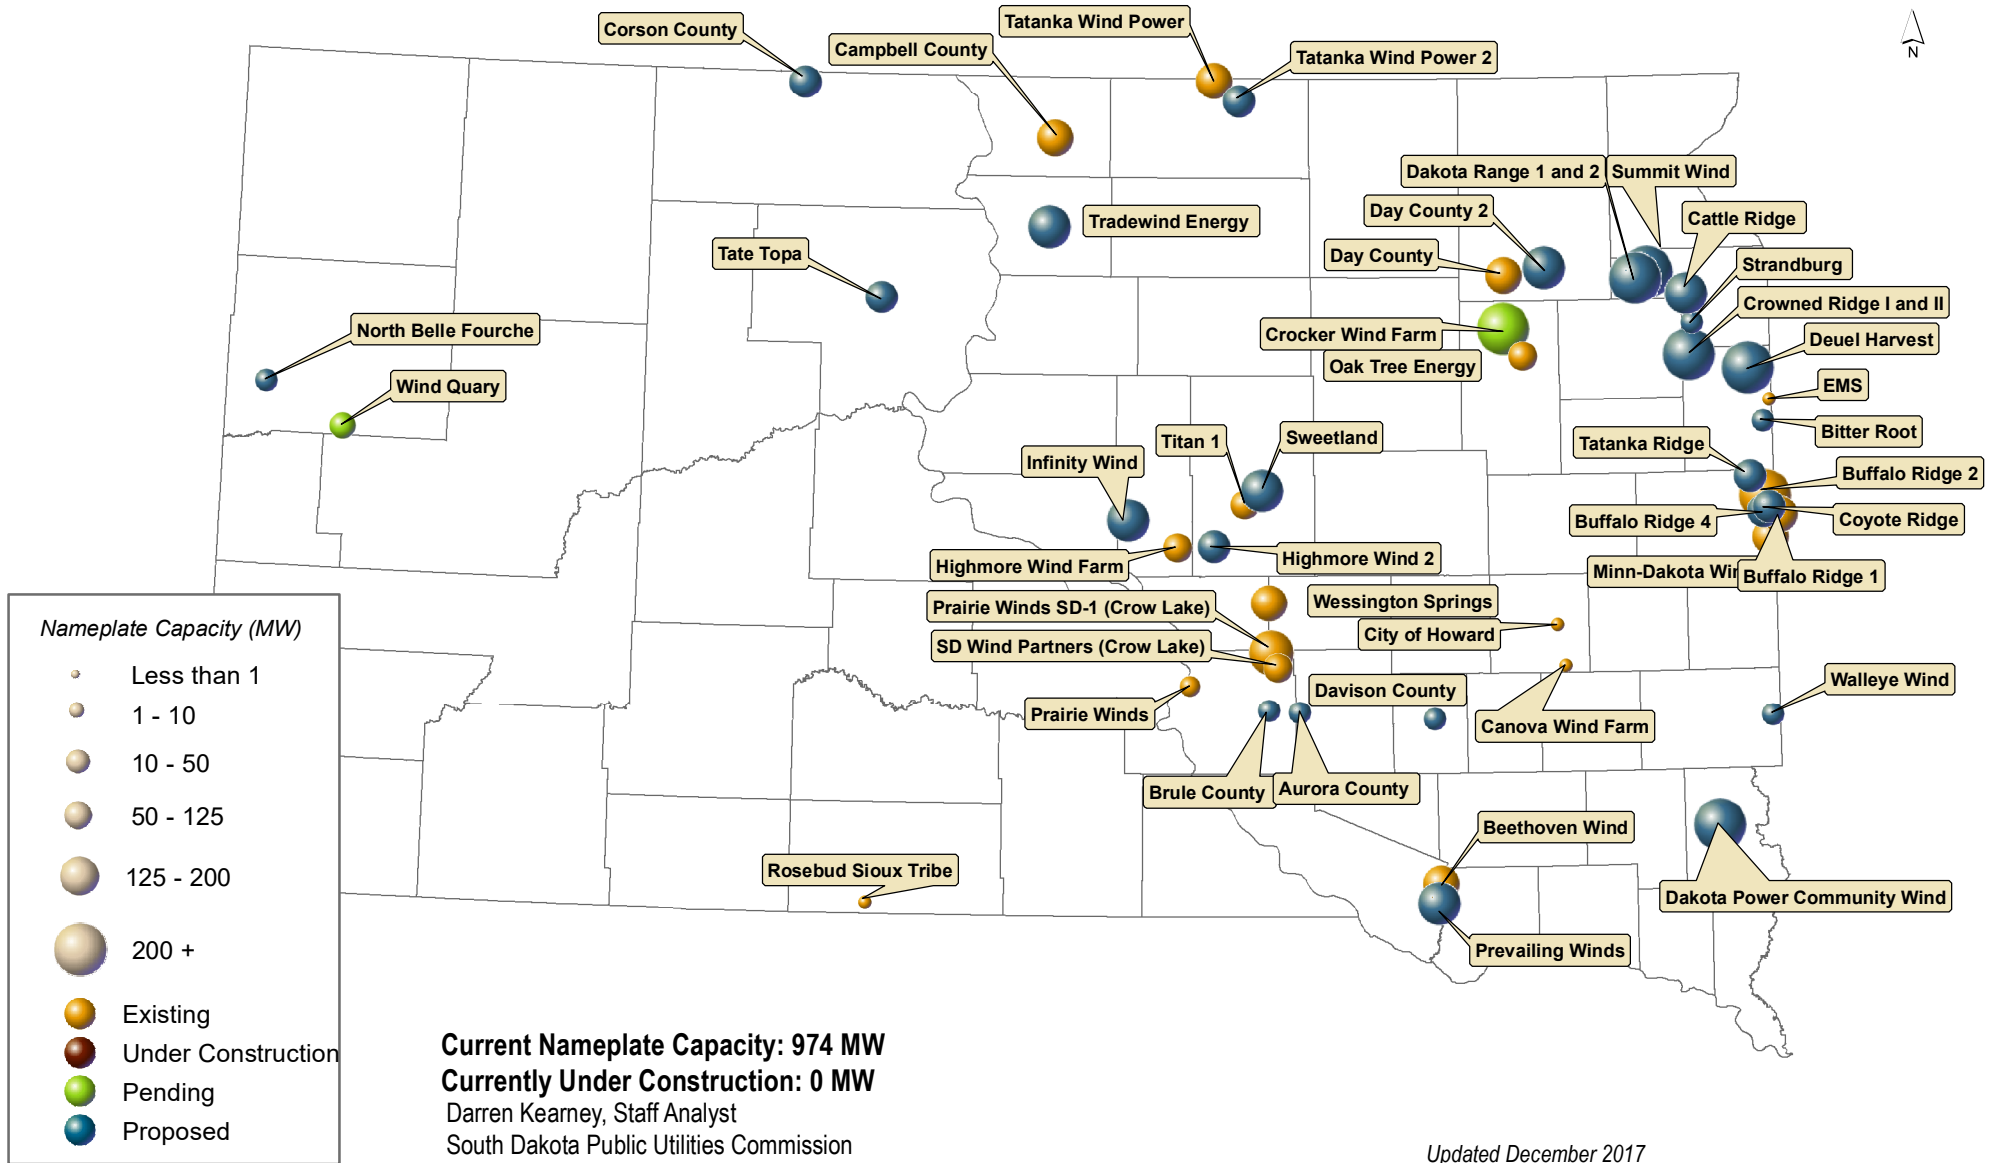

South Dakota Wind Energy Development

by Capacity and Status

This map may not represent every proposed wind farm in S.D. It represents projects that developers have communicated to the PUC. Location of the wind farms are approximate.