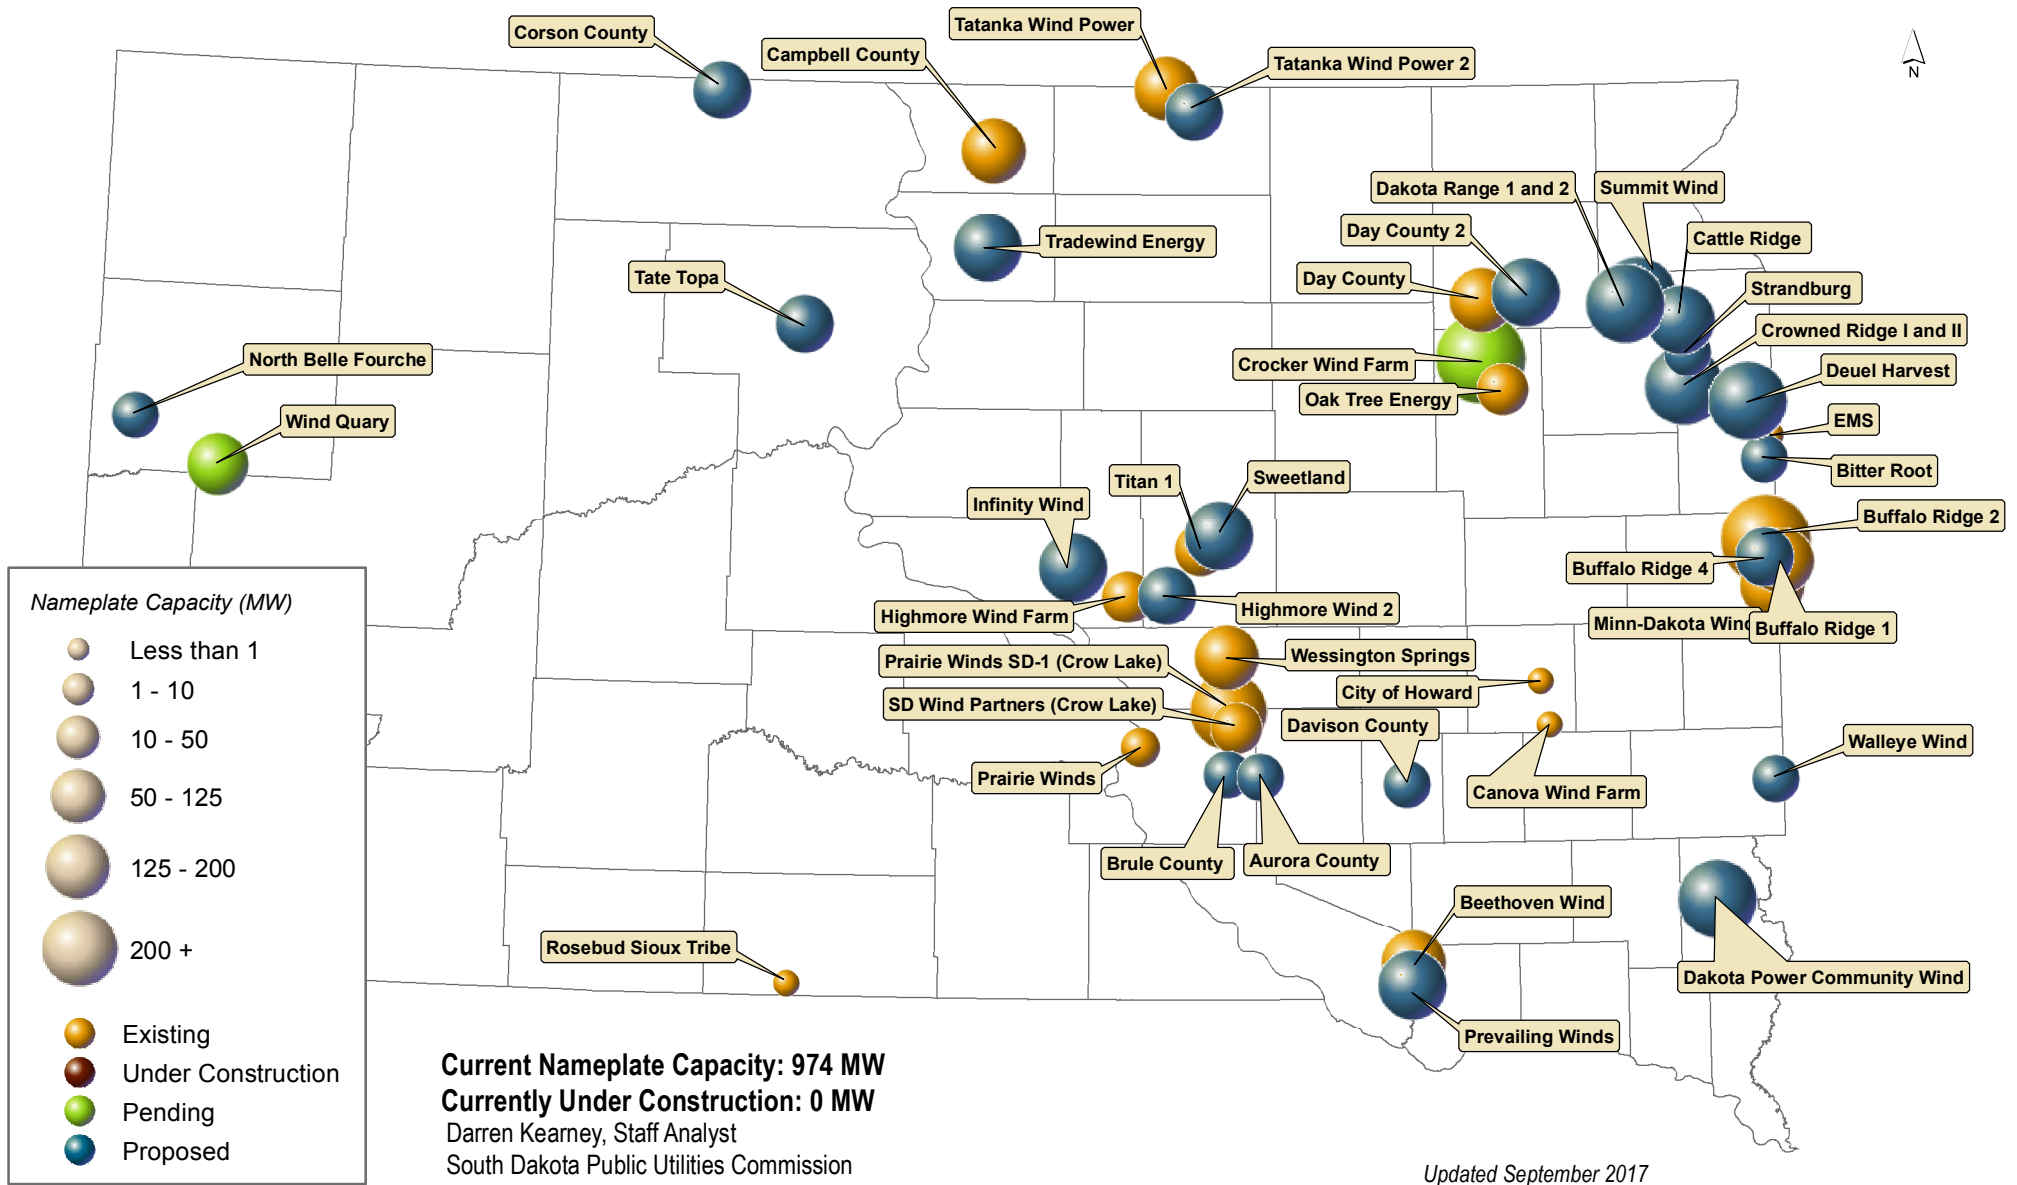

South Dakota Wind Energy Development

by Capacity and Status

This map may not represent every proposed wind farm in S.D. It represents projects that developers have communicated to the PUC. Location of the wind farms are approximate.