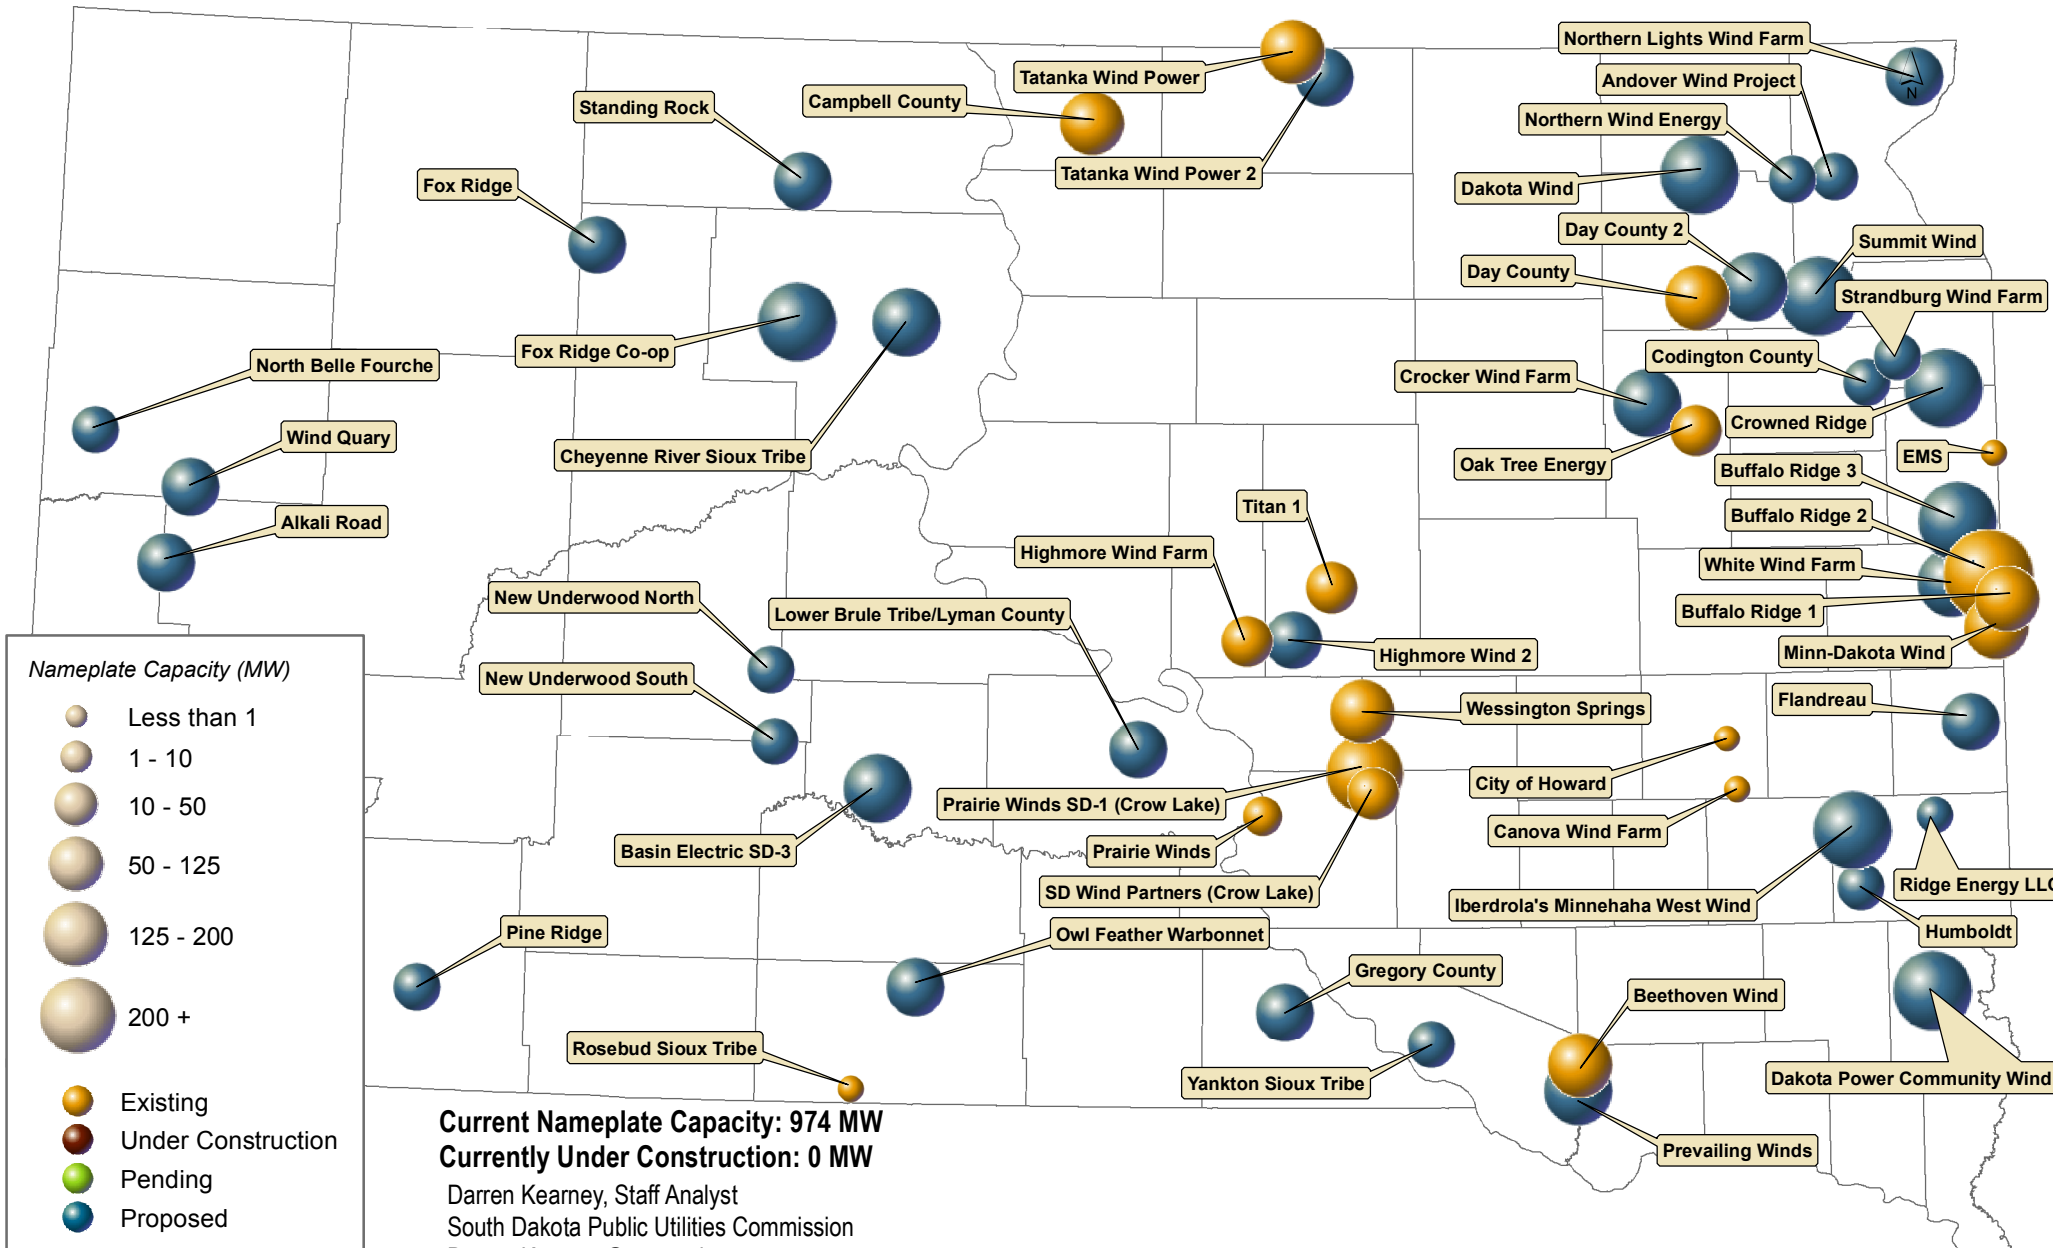

South Dakota Wind Energy Development

by Capacity and Status

Please note: this map may not represent every proposed wind farm in SD, it only represents the wind farms that the SD Public Utilities Commission has direct knowledge of.