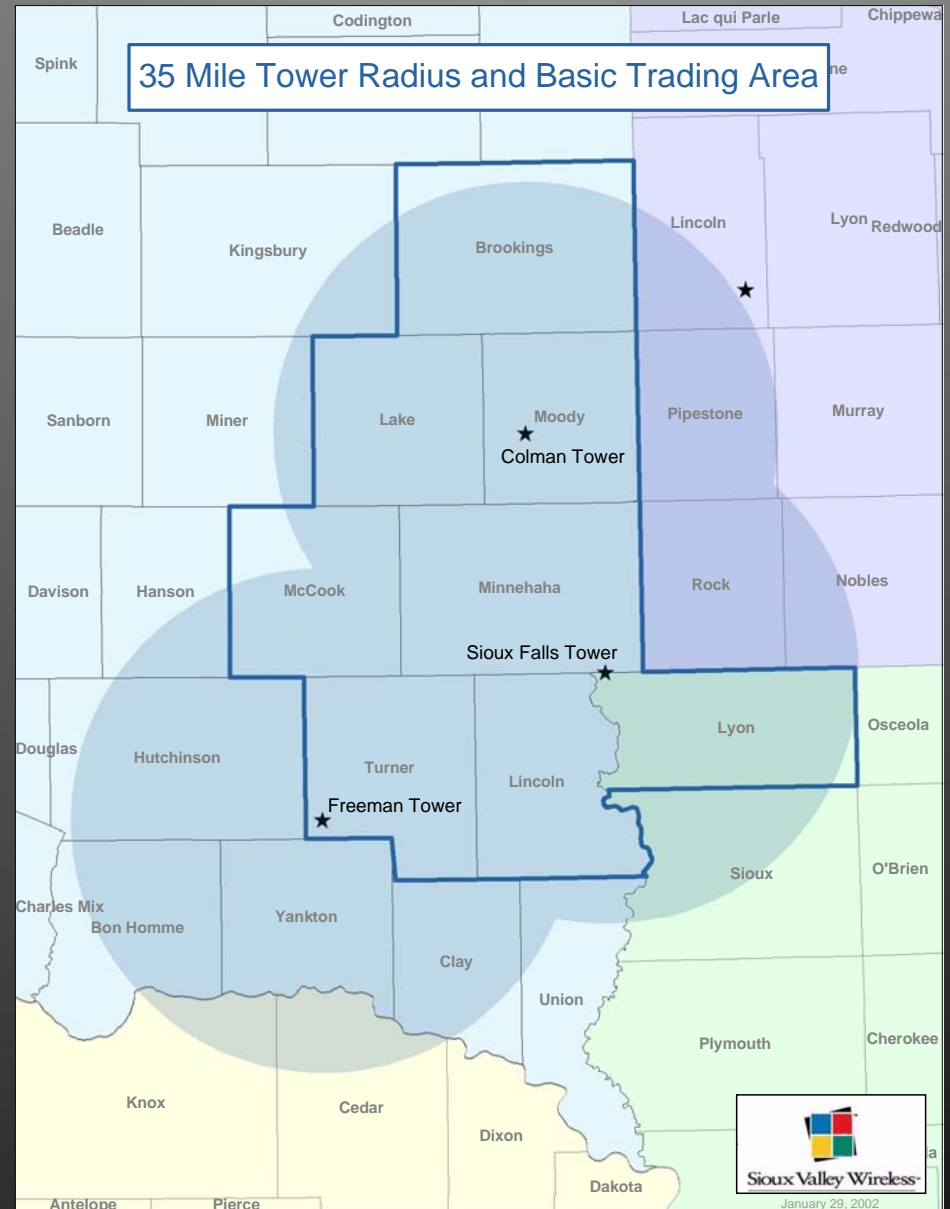

Wireless Internet: Changing the Landscape

Joel Brick, Sioux Valley Wireless Technical Director

joel.brick@siouxvalleyenergy.com

1-800-616-7888

Sioux Valley Wireless™

History and Purpose

▶ 1989:

Sioux Valley Energy, in an effort to improve the quality of life in the areas it serves, formed a subsidiary (Sioux Valley Wireless) to provide wireless cable TV programming in areas not served by regular cable systems.

Basic Trading Area

- ▶ Owns / Operates Sioux Falls BTA.
- ▶ 196 Mhz. licensed spectrum at 2.5 Ghz.
- ▶ Used for Wireless Internet and Television

WIMAX Sector

The Future of Wireless Technology >>>
Sioux Valley WiMAX